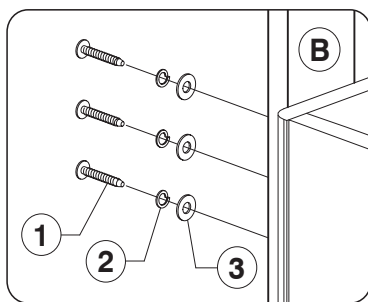

9779 Full / Queen Headboard

Assembly Instructions

WI-0622

1 Parts List

2 Hardware List

Note: Do not assemble using power tools. This can cause the bolts to be overtightened

3 Assemble the Support Bars (B) to the Headboard Panel (A).

4 Assemble the Headboard Panel (A) to the Support Bars (B).

9779 King Headboard

Assembly Instructions

WI-0622

1 Parts List

A Headboard Panel x 1

B
Support Bars
x 2

Note: Do not assemble using power tools. This can cause the bolts to be overtightened

2 Hardware List

1 M6 X 35mm JCB
x 10

2 Spring Washer
x 10

3 Flat Washer
x 10

4 Allen Key
x 1

3 Assemble the Support Bars (B) to the Headboard Panel.

4 Assemble the Headboard Panel (A) to the Support Bars (B).