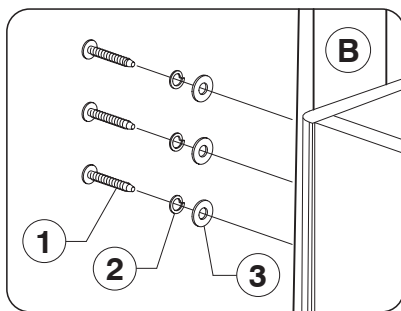

4 Assemble the Headboard Panel (A) to the Support Bars (B).

9779 King Headboard

Assembly Instructions

WI-0622

1 Parts List

A Headboard Panel x 1

B
Support Bars
x 2

Note: Do not assemble using power tools. This can cause the bolts to be overtightened

2 Hardware List

1 M6 X 35mm JCB
x 10

2 Spring Washer
x 10

3 Flat Washer
x 10

4 Allen Key
x 1

3 Assemble the Support Bars (B) to the Headboard Panel.

4 Assemble the Headboard Panel (A) to the Support Bars (B).