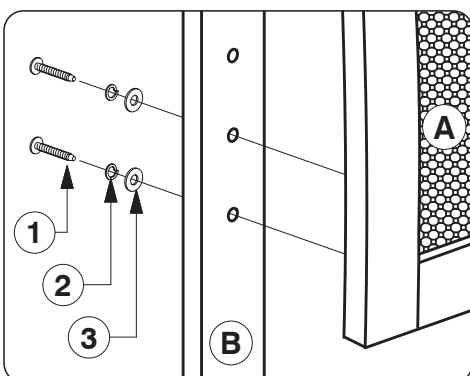

9773-1 Full / Queen Headboard

Assembly Instructions

WI-0622

1 Parts List

A Headboard Panel x 1

B
Support Bars
x 2

2 Hardware List

1 M6 x 35mm JCB
x 10

2 Spring Washer
x 10

3 Flat Washer
x 10

4 Allen Key
x 1

Note: Do not assemble using power tools. This can cause the bolts to be overtightened

3 Assemble the Support Bar (B) to the Headboard Panel.

4 Assemble the Headboard Panel (A) to the Support Bars (B).

9773-1 King Headboard

Assembly Instructions

WI-0622

1 Parts List

2 Hardware List

1 M6 X 35mm JCB
x 10

2 Spring Washer
x 10

3 Flat Washer
x 10