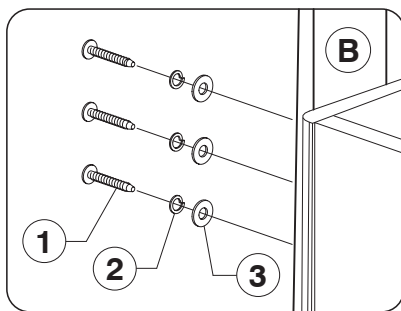

3 Assemble the Support (B) to the Headboard Panel.

4 Assemble the Headboard Panel (A) to the Support Bars (B).