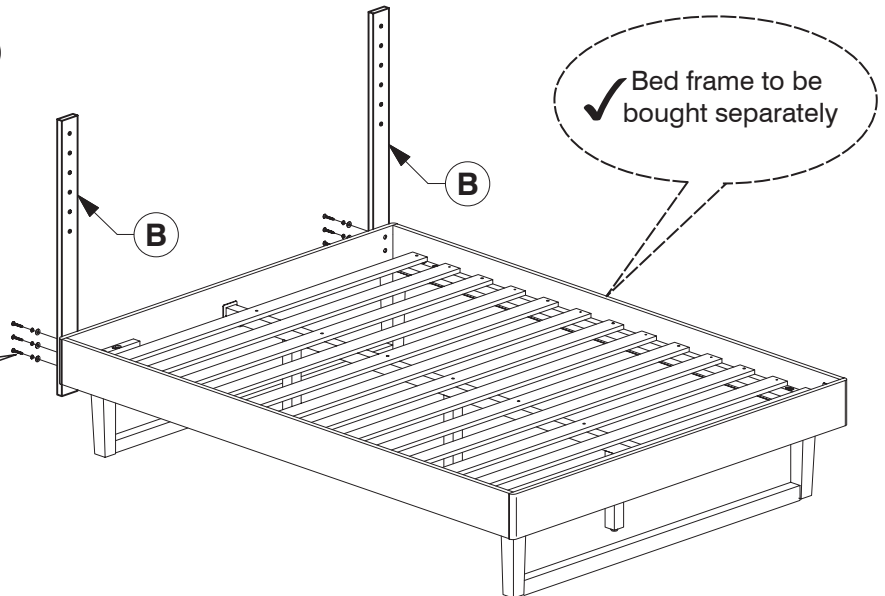

9773-1 Full / Queen Headboard

Assembly Instructions

WI-0622

1 Parts List

A Headboard Panel x 1

B
Support Bars
x 2

2 Hardware List

1 M6 x 35mm JCB
x 10

2 Spring Washer
x 10

3 Flat Washer
x 10

4 Allen Key
x 1

Note: Do not assemble using power tools. This can cause the bolts to be overtightened

3 Assemble the Support Bar (B) to the Headboard Panel.

4 Assemble the Headboard Panel (A) to the Support Bars (B).