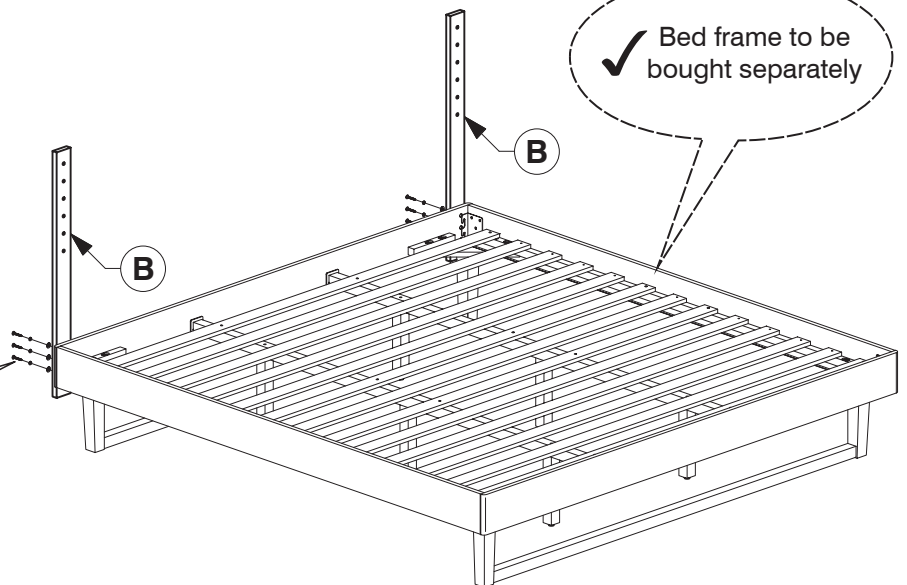

3 Assemble the Support (B) to the Headboard Panel.

4 Assemble the Headboard Panel (A) to the Support Bars (B).