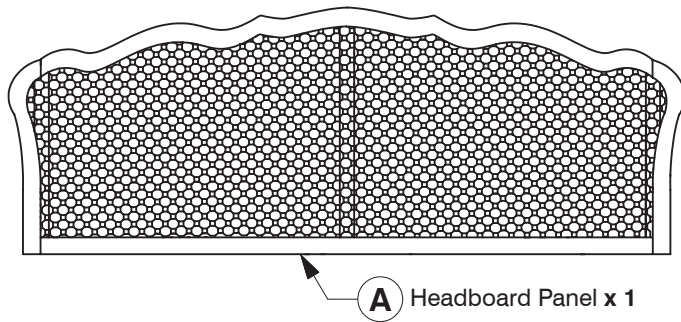

9773-1 King Headboard

Assembly Instructions

WI-0622

1 Parts List