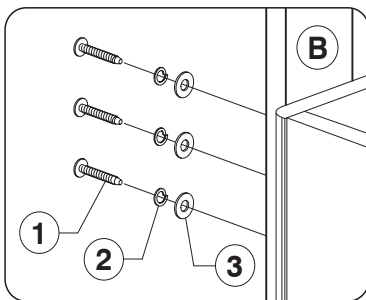

9773-1 Full / Queen Headboard

Assembly Instructions

WI-0622

1 Parts List

A Headboard Panel x 1

B
Support Bars
x 2

2 Hardware List

1 M6 x 35mm JCB
x 10

2 Spring Washer
x 10

3 Flat Washer
x 10

4 Allen Key
x 1

Note: Do not assemble using power tools. This can cause the bolts to be overtightened

3 Assemble the Support Bar (B) to the Headboard Panel.

4 Assemble the Headboard Panel (A) to the Support Bars (B).

9773-1 King Headboard

Assembly Instructions

WI-0622

1 Parts List

2 Hardware List

1 M6 X 35mm JCB
x 10

2 Spring Washer
x 10

3 Flat Washer
x 10