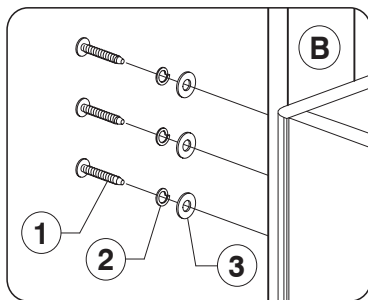

9780 Full / Queen Headboard

Assembly Instructions

WI-0622

1 Parts List

A Headboard Panel x 1

B
Support Bars
x 2

2 Hardware List

1 M6 x 35mm JCB
x 10

2 Spring Washer
x 10

3 Flat Washer
x 10

4 Allen Key
x 1

Note: Do not assemble using power tools. This can cause the bolts to be overtightened

3 Assemble the Support Bars (B) to the Headboard Panel (A) to the Headboard Panel.