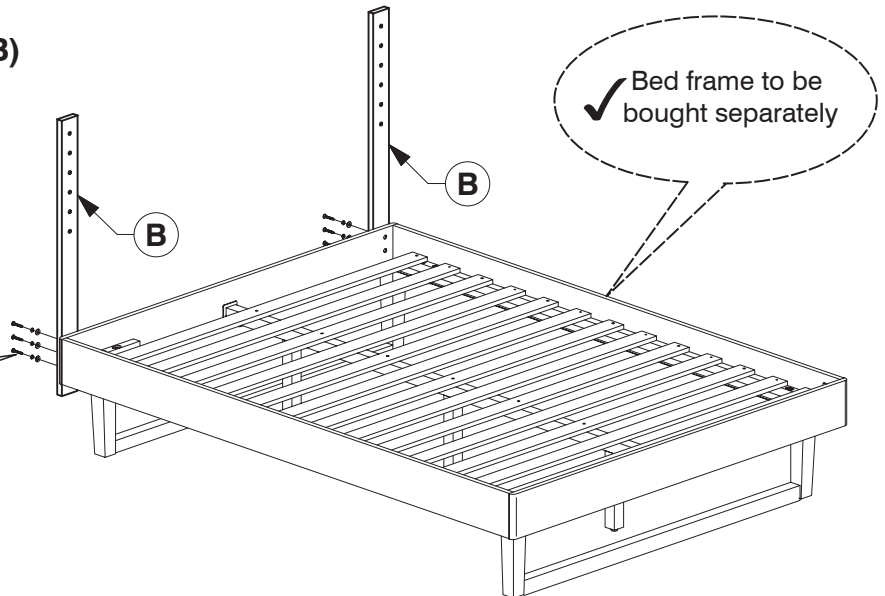

9780 Full / Queen Headboard

Assembly Instructions

WI-0622

1 Parts List

A Headboard Panel x 1

B
Support Bars
x 2

2 Hardware List

1 M6 x 35mm JCB
x 10

2 Spring Washer
x 10

3 Flat Washer
x 10

4 Allen Key
x 1

Note: Do not assemble using power tools. This can cause the bolts to be overtightened

3 Assemble the Support Bars (B) to the Headboard Panel (A) to the Headboard Panel.