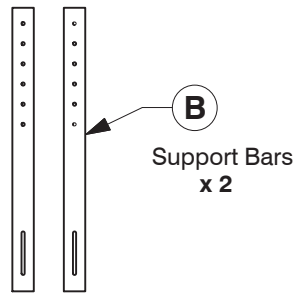

9780 Full / Queen Headboard

Assembly Instructions

WI-0622

1 Parts List

A Headboard Panel x 1

B
Support Bars
x 2

2 Hardware List

1 M6 x 35mm JCB
x 10

2 Spring Washer
x 10

3 Flat Washer
x 10

4 Allen Key
x 1

Note: Do not assemble using power tools. This can cause the bolts to be overtightened

3 Assemble the Support Bars (B) to the Headboard Panel (A) to the Headboard Panel.