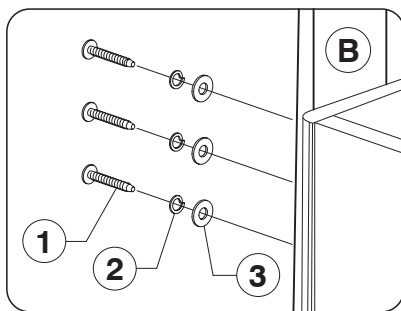

4 Assemble the Headboard Panel (A) to the Support Bars (B).

9777 King Headboard

Assembly Instructions

WI-0622

1 Parts List

Note: Do not assemble using power tools. This can cause the bolts to be overtightened

2 Hardware List

1 M6 X 35mm JCB x 10

2 Spring Washer x 10

3 Flat Washer x 10

4 Allen Key x 1

3 Assemble the Support Bars (B) to the Headboard Panel.

4 Assemble the Headboard Panel (A) to the Support Bars (B).