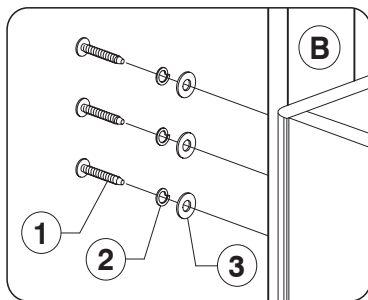

9777 Full / Queen Headboard

Assembly Instructions

WI-0622

1 Parts List

2 Hardware List

Note: Do not assemble using power tools. This can cause the bolts to be overtightened

3 Assemble the Support Bars (B) to the Headboard Panel (A).

2 Hardware List

1 M6 X 35mm JCB x 10

2 Spring Washer x 10

3 Flat Washer x 10

4 Allen Key x 1

3 Assemble the Support Bars (B) to the Headboard Panel.

4 Assemble the Headboard Panel (A) to the Support Bars (B).