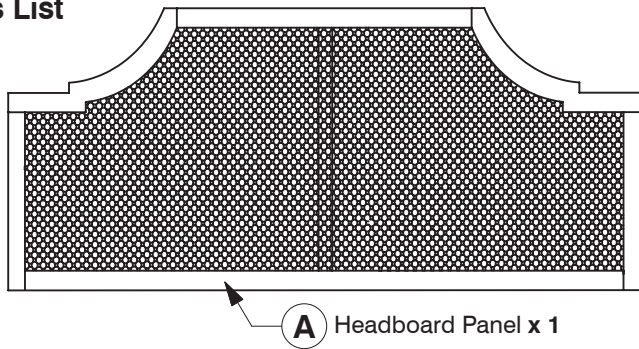

9774 King Headboard

Assembly Instructions

WI-0622

1 Parts List