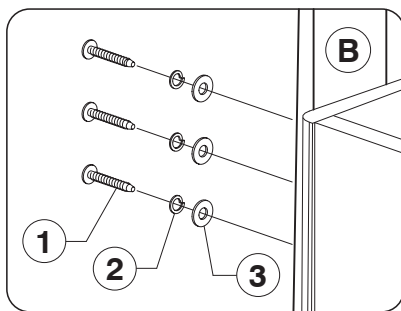

3 Assemble the Support Bars (B) to the Headboard Panel.

4 Assemble the Headboard Panel (A) to the Support Bars (B).