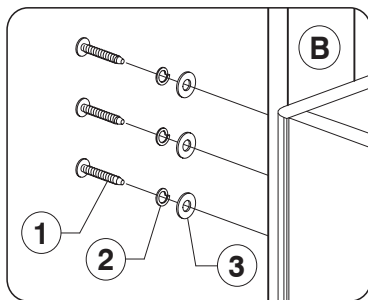

9774 Full / Queen Headboard

Assembly Instructions

WI-0622

1 Parts List

A Headboard Panel x 1

B
Support Bars
x 2

2 Hardware List

1 M6 x 35mm JCB
x 10

2 Spring Washer
x 10

3 Flat Washer
x 10

4 Allen Key
x 1

Note: Do not assemble using power tools. This can cause the bolts to be overtightened

3 Assemble the Support Bars (B) to the Headboard Panel (A)

4 Assemble the Headboard Panel (A) to the Support Bars (B)

9774 King Headboard

Assembly Instructions

WI-0622

1 Parts List

Note: Do not assemble using power tools. This can cause the bolts to be overtightened

2 Hardware List

1 M6 X 35mm JCB x 10

2 Spring Washer x 10