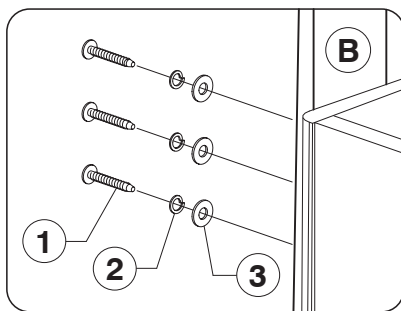

9772 King Headboard

Assembly Instructions

WI-0622

1 Parts List

A Headboard Panel x 1

B
Support Bars
x 2

2 Hardware List

1 M6 X 35mm JCB
x 10

2 Spring Washer
x 10

3 Flat Washer
x 10

4 Allen Key
x 1

Note: Do not assemble using power tools. This can cause the bolts to be overtightened.

3 Assemble the Support Bars (B) to the Headboard Panel.

4 Assemble the Headboard Panel (A) to the Support Bars (B).