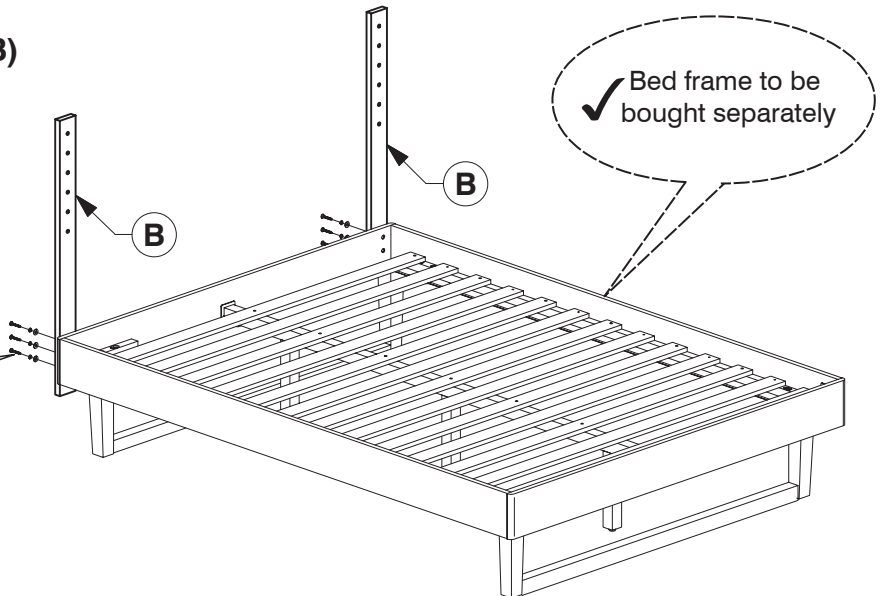

9772 Full / Queen Headboard

Assembly Instructions

WI-0622

1 Parts List

A Headboard Panel x 1

B
Support Bars
x 2

2 Hardware List

1 M6 x 35mm JCB
x 10

2 Spring Washer
x 10

3 Flat Washer
x 10

4 Allen Key
x 1

Note: Do not assemble using power tools. This can cause the bolts to be overtightened.

3 Assemble the Support Bars (B) to the Headboard Panel (A).

4 Assemble the Headboard Panel (A) to the Support Bars (B).