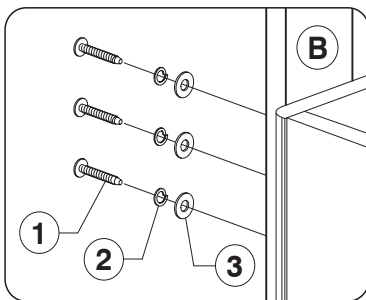

9772 Full / Queen Headboard

Assembly Instructions

WI-0622

1 Parts List

A Headboard Panel x 1

B
Support Bars
x 2

2 Hardware List

1 M6 x 35mm JCB
x 10

2 Spring Washer
x 10

3 Flat Washer
x 10

4 Allen Key
x 1

Note: Do not assemble using power tools. This can cause the bolts to be overtightened.

3 Assemble the Support Bars (B) to the Headboard Panel (A).

4 Assemble the Headboard Panel (A) to the Support Bars (B).

9772 King Headboard

Assembly Instructions

WI-0622

1 Parts List

A Headboard Panel x 1

B
Support Bars
x 2

2 Hardware List

1 M6 X 35mm JCB
x 10