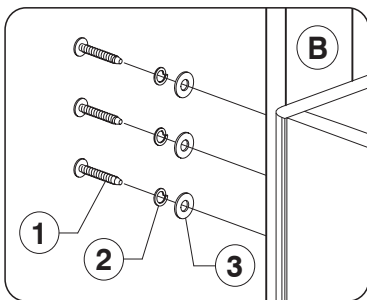

## 1 Parts List

**A**  
Headboard Panel  
x 1

**B**  
Support Bars  
x 2

## 2 Hardware List

**1** M6 x 35mm JCB  
x 10

**2** Spring Washer  
x 10

**3** Flat Washer  
x 10

**4** Allen Key  
x 1

Note: Do not assemble using power tools. This can cause the bolts to be overtightened.

## 3 Assemble the Support Bars (B) to the Headboard Panel (A) to the Headboard Panel.