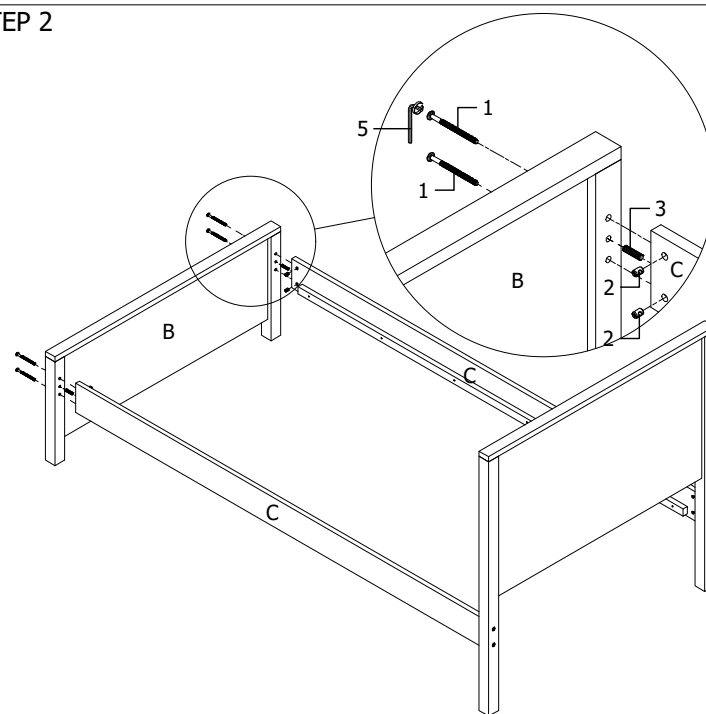

ASSEMBLY INSTRUCTIONS

MODEL : NEVES TWIN BED

NO	PART LIST	QTY
A	HEADBOARD 	1
B	FOOTBOARD 	1
C	SIDE RAIL 	2
D	SLAT 	12

STEP 1

NO	HARDWARE LIST	QTY
1	JCBC M6 x 80mm 	8
2	BARREL NUT M6 	8
3	WOODEN DOWEL M8 x 30mm 	4
4	CSK M4 x 25mm 	24
5	ALLEN KEY M4 	1

STEP 2

STEP 3