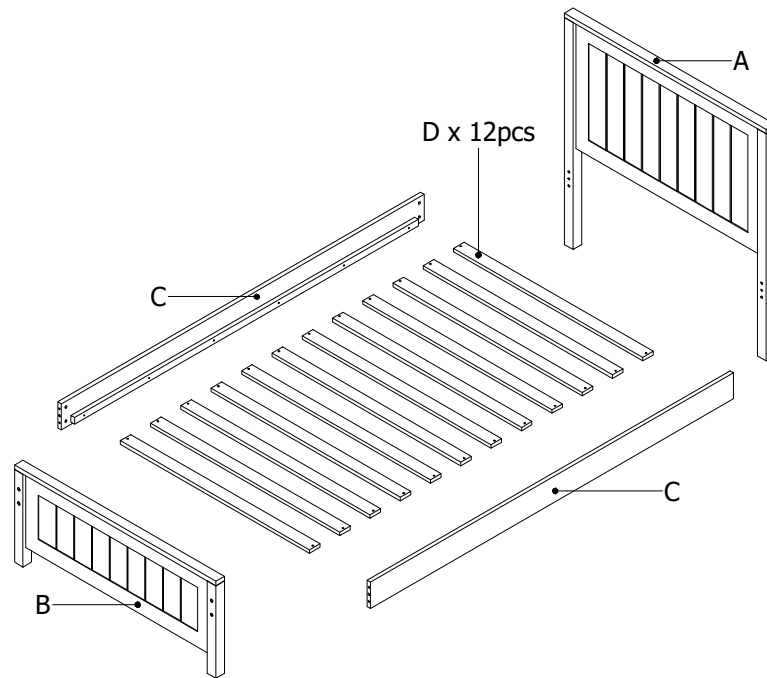

ASSEMBLY INSTRUCTIONS

MODEL : NEVES TWIN BED

NO	PART LIST	QTY
A	HEADBOARD 	1
B	FOOTBOARD 	1
C	SIDE RAIL 	2
D	SLAT 	12

STEP 1

NO	HARDWARE LIST	QTY
1	JCBC M6 x 80mm 	8
2	BARREL NUT M6 	8
3	WOODEN DOWEL M8 x 30mm 	4
4	CSK M4 x 25mm 	24
5	ALLEN KEY M4 	1

STEP 2

STEP 3