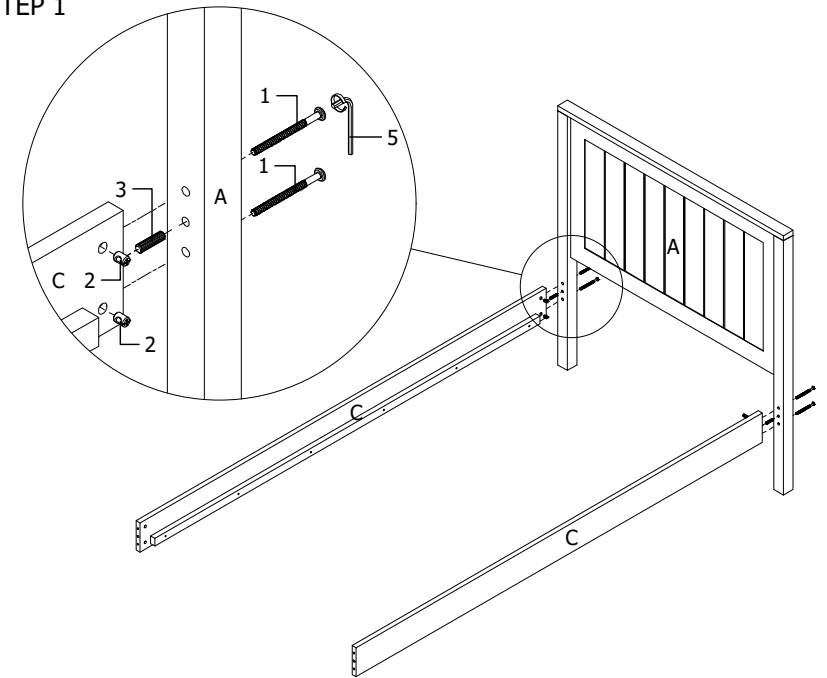

ASSEMBLY INSTRUCTIONS

MODEL : NEVES TWIN BED

NO	PART LIST	QTY
A	HEADBOARD 	1
B	FOOTBOARD 	1
C	SIDE RAIL 	2
D	SLAT 	12

STEP 1

NO	HARDWARE LIST	QTY
1	JCBC M6 x 80mm 	8
2	BARREL NUT M6 	8
3	WOODEN DOWEL M8 x 30mm 	4
4	CSK M4 x 25mm 	24
5	ALLEN KEY M4 	1

STEP 2

STEP 3