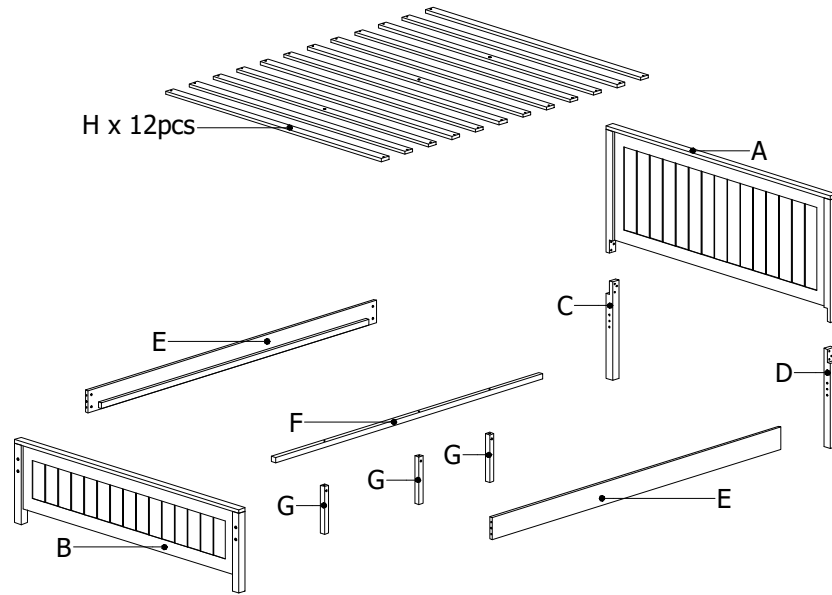

ASSEMBLY INSTRUCTIONS

MODEL : NEVES QUEEN BED

NO	PART LIST	QTY
A	HEADBOARD	1
B	FOOTBOARD	1
C	EXTENDED LEG (L)	1
D	EXTENDED LEG (R)	1
E	SIDE RAIL	2
F	CENTER SUPPORT	1
G	CENTER LEG	3
NO	HARDWARE LIST	QTY
1	JCBC M6 x 80mm	11
2	JCBC M6 x 40mm RUBBER WASHER	6
3	BARREL NUT M6	11
4	WOODEN DOWEL M8 x 30mm	4
5	BASE GLIDE	3
6	ALLEN KEY M4	1

STEP 2

STEP 1

STEP 3

ASSEMBLY INSTRUCTIONS

MODEL : NEVES QUEEN BED

STEP 4

NO	PART LIST	QTY
H	SLAT 	12

NO	HARDWARE	QTY
7	CSK M4 x 25mm 	24