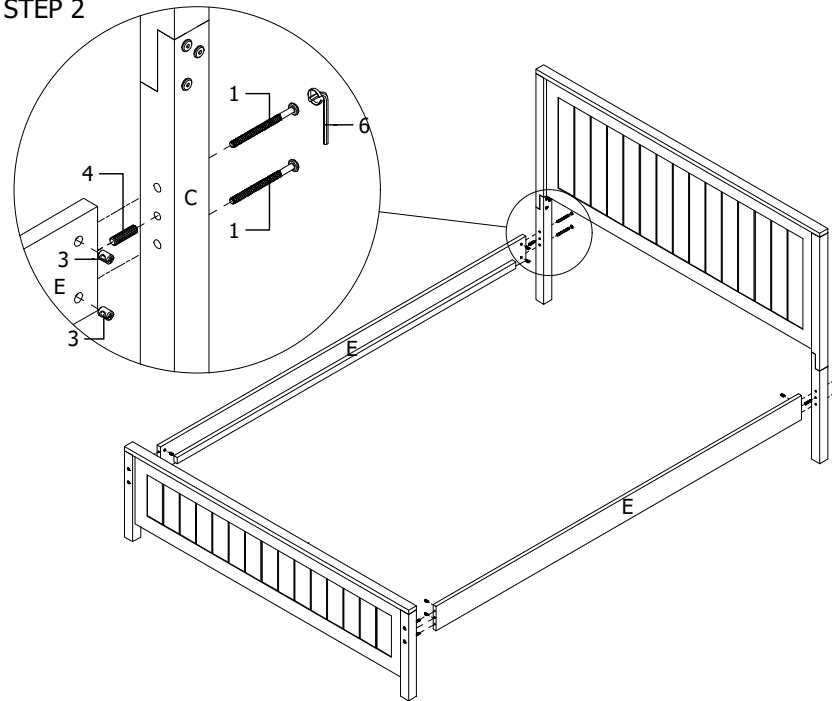

ASSEMBLY INSTRUCTIONS

MODEL : NEVES QUEEN BED

NO	PART LIST	QTY
A	HEADBOARD	1
B	FOOTBOARD	1
C	EXTENDED LEG (L)	1
D	EXTENDED LEG (R)	1
E	SIDE RAIL	2
F	CENTER SUPPORT	1
G	CENTER LEG	3
NO	HARDWARE LIST	QTY
1	JCBC M6 x 80mm	11
2	JCBC M6 x 40mm RUBBER WASHER	6
3	BARREL NUT M6	11
4	WOODEN DOWEL M8 x 30mm	4
5	BASE GLIDE	3
6	ALLEN KEY M4	1

STEP 2

STEP 1

STEP 3

ASSEMBLY INSTRUCTIONS

MODEL : NEVES QUEEN BED

STEP 4

NO	PART LIST	QTY
H	SLAT 	12

NO	HARDWARE	QTY
7	CSK M4 x 25mm 	24