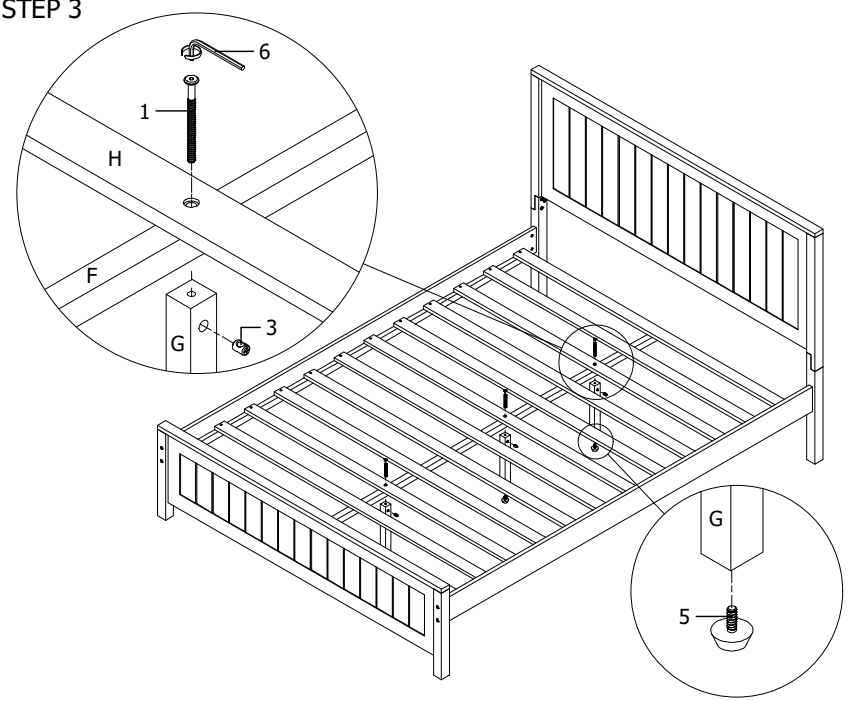

ASSEMBLY INSTRUCTIONS

MODEL : NEVES QUEEN BED

NO	PART LIST	QTY
A	HEADBOARD	1
B	FOOTBOARD	1
C	EXTENDED LEG (L)	1
D	EXTENDED LEG (R)	1
E	SIDE RAIL	2
F	CENTER SUPPORT	1
G	CENTER LEG	3
NO	HARDWARE LIST	QTY
1	JCBC M6 x 80mm	11
2	JCBC M6 x 40mm RUBBER WASHER	6
3	BARREL NUT M6	11
4	WOODEN DOWEL M8 x 30mm	4
5	BASE GLIDE	3
6	ALLEN KEY M4	1

STEP 2

STEP 1

STEP 3

ASSEMBLY INSTRUCTIONS

MODEL : NEVES QUEEN BED

STEP 4

NO	PART LIST	QTY
H	SLAT 	12

NO	HARDWARE	QTY
7	CSK M4 x 25mm 	24