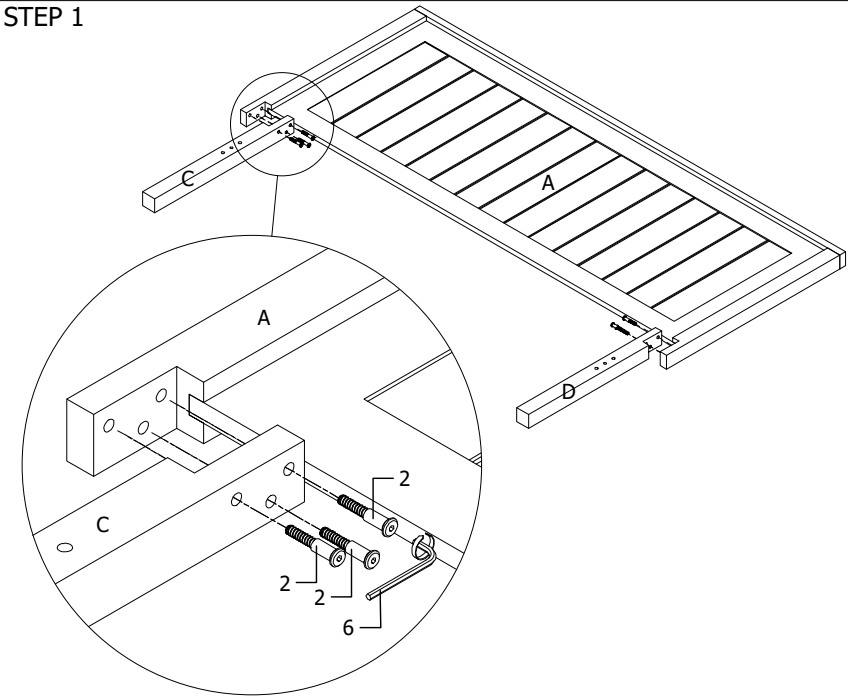

ASSEMBLY INSTRUCTIONS

MODEL : NEVES QUEEN BED

NO	PART LIST	QTY
A	HEADBOARD	1
B	FOOTBOARD	1
C	EXTENDED LEG (L)	1
D	EXTENDED LEG (R)	1
E	SIDE RAIL	2
F	CENTER SUPPORT	1
G	CENTER LEG	3
NO	HARDWARE LIST	QTY
1	JCBC M6 x 80mm	11
2	JCBC M6 x 40mm RUBBER WASHER	6
3	BARREL NUT M6	11
4	WOODEN DOWEL M8 x 30mm	4
5	BASE GLIDE	3
6	ALLEN KEY M4	1

STEP 2

STEP 1

STEP 3

ASSEMBLY INSTRUCTIONS

MODEL : NEVES QUEEN BED

STEP 4

NO	PART LIST	QTY
H	SLAT 	12

NO	HARDWARE	QTY
7	CSK M4 x 25mm 	24