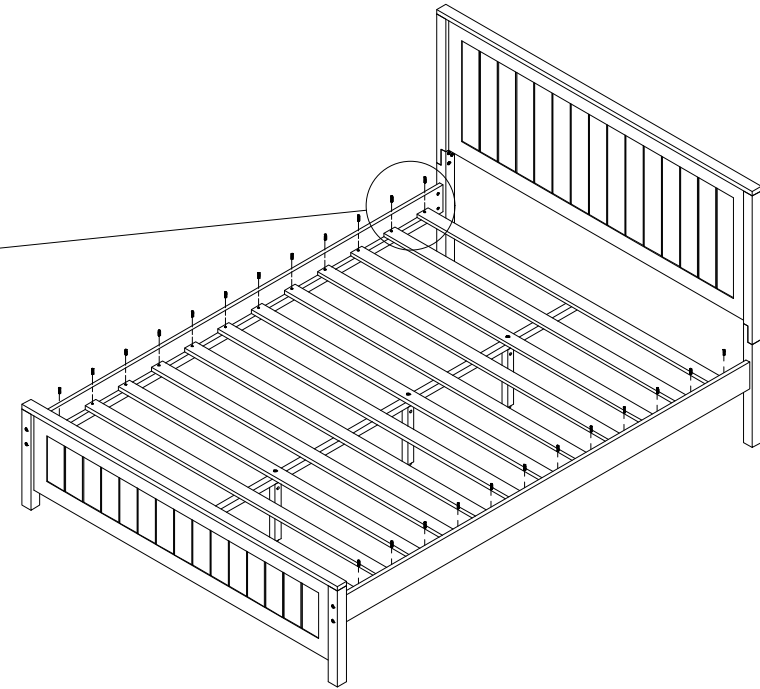

ASSEMBLY INSTRUCTIONS

MODEL : NEVES QUEEN BED

NO	PART LIST	QTY
A	HEADBOARD	1
B	FOOTBOARD	1
C	EXTENDED LEG (L)	1
D	EXTENDED LEG (R)	1
E	SIDE RAIL	2
F	CENTER SUPPORT	1
G	CENTER LEG	3
NO	HARDWARE LIST	QTY
1	JCBC M6 x 80mm	11
2	JCBC M6 x 40mm RUBBER WASHER	6
3	BARREL NUT M6	11
4	WOODEN DOWEL M8 x 30mm	4
5	BASE GLIDE	3
6	ALLEN KEY M4	1

STEP 2

STEP 1

STEP 3

ASSEMBLY INSTRUCTIONS

MODEL : NEVES QUEEN BED

STEP 4

NO	PART LIST	QTY
H	SLAT 	12

NO	HARDWARE	QTY
7	CSK M4 x 25mm 	24