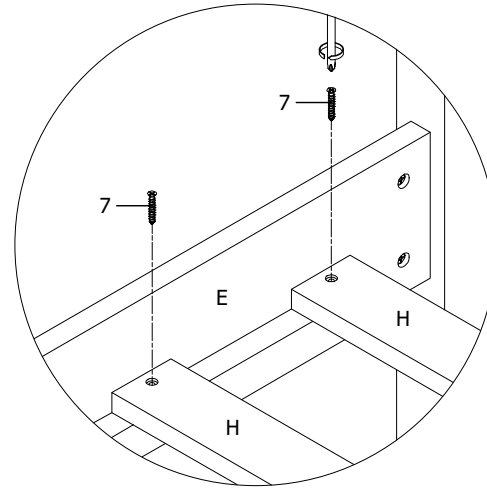

ASSEMBLY INSTRUCTIONS

MODEL : NEVES QUEEN BED

NO	PART LIST	QTY
A	HEADBOARD	1
B	FOOTBOARD	1
C	EXTENDED LEG (L)	1
D	EXTENDED LEG (R)	1
E	SIDE RAIL	2
F	CENTER SUPPORT	1
G	CENTER LEG	3
NO	HARDWARE LIST	QTY
1	JCBC M6 x 80mm	11
2	JCBC M6 x 40mm RUBBER WASHER	6
3	BARREL NUT M6	11
4	WOODEN DOWEL M8 x 30mm	4
5	BASE GLIDE	3
6	ALLEN KEY M4	1

STEP 2

STEP 1

STEP 3

ASSEMBLY INSTRUCTIONS

MODEL : NEVES QUEEN BED

STEP 4

NO	PART LIST	QTY
H	SLAT 	12

NO	HARDWARE	QTY
7	CSK M4 x 25mm 	24