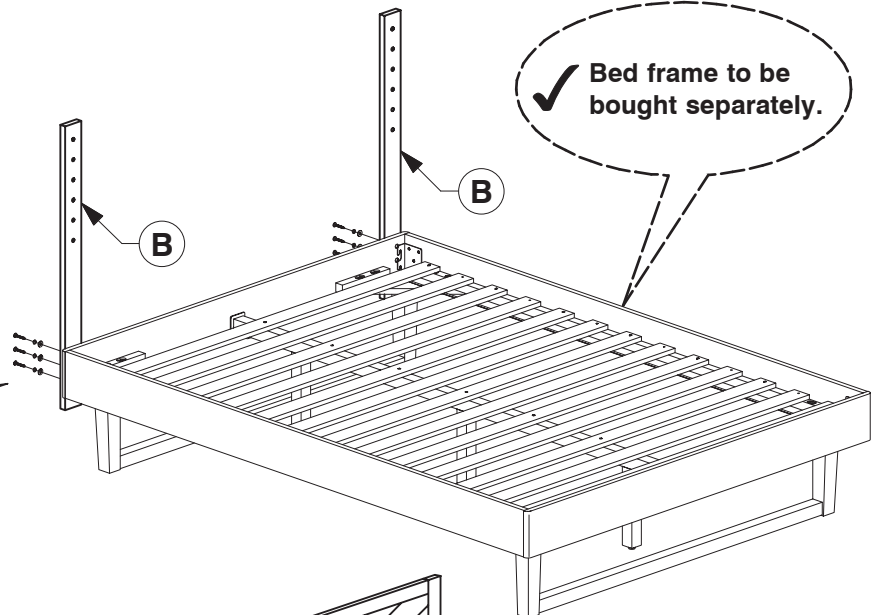

9788 Full / Queen Headboard

Assembly Instructions

WI-0522

1 Parts List

A

Headboard Panel x 1

B

Support Bars x 2

2 Hardware List

1 M6 x 35mm JCB x 10

2 Spring Washer x 10

3 Flat Washer x 10

4 Allen Key x 1

Note: Do not assemble using power tools. This can cause the bolts to be overtightened

3 Assemble the Support Bars (B) to the Headboard Panel.