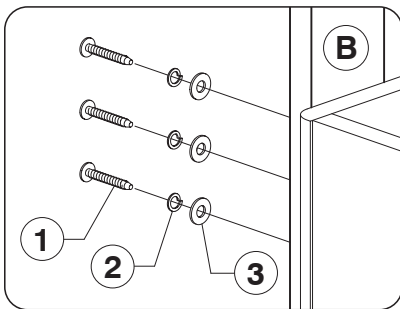

9788 Full / Queen Headboard

Assembly Instructions

WI-0522

1 Parts List

A

Headboard Panel x 1

B

Support Bars x 2

2 Hardware List

1 M6 x 35mm JCB x 10

2 Spring Washer x 10

3 Flat Washer x 10

4 Allen Key x 1

Note: Do not assemble using power tools. This can cause the bolts to be overtightened

3 Assemble the Support Bars (B) to the Headboard Panel.