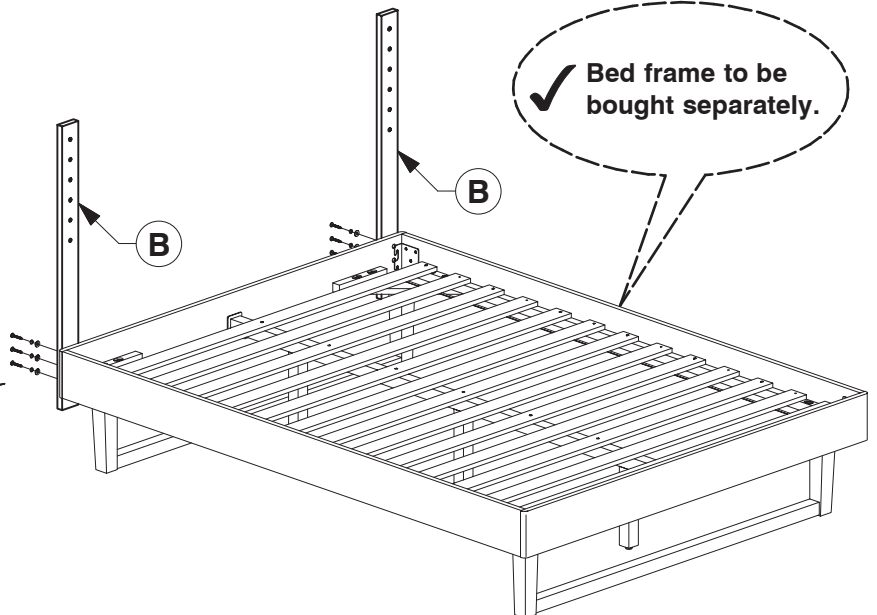

9789 Full / Queen Headboard

Assembly Instructions

WI-0522

1 Parts List

A

Headboard Panel x 1

B

Support Bars x 2

2 Hardware List

1 M6 x 35mm JCB
x 10

2 Spring Washer
x 10

3 Flat Washer
x 10

4 Allen Key
x 1

Note: Do not assemble using power tools. This can cause the bolts to be overtightened

3 Assemble the Support Bars (B) to the Headboard Panel.