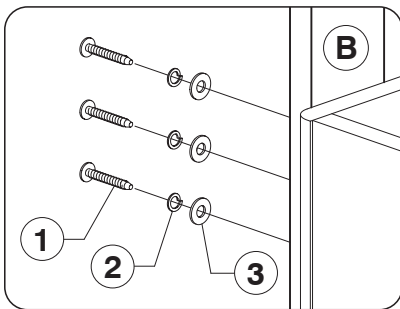

2 Hardware List

1 M6 x 35mm JCB
x 10

2 Spring Washer
x 10

3 Flat Washer
x 10

4 Allen Key
x 1

Note: Do not assemble using power tools. This can cause the bolts to be overtightened

3 Assemble the Support Bars (B) to the Headboard Panel.