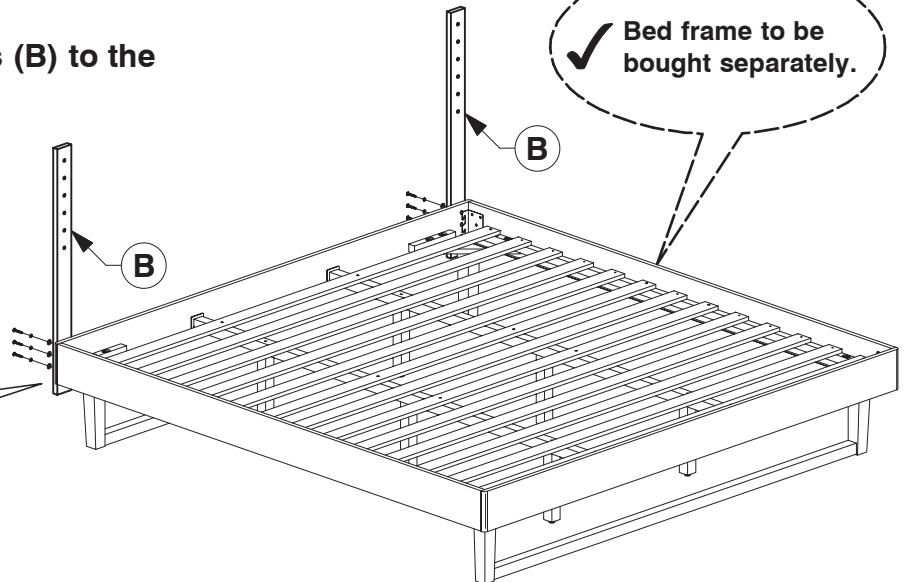

9785 King Headboard

Assembly Instructions

WI-0522

1 Parts List

A Headboard Panel x 1

B
Support
Bars x 2

2 Hardware List

1 M6 x 35mm JCB
x 10

2 Spring Washer
x 10

3 Flat Washer
x 10

4 Allen Key
x 1

Note: Do not assemble
using power tools.
This can cause the bolts
to be overtightened

3 Assemble the Support Bars (B) to the Headboard Panel.

4 Assemble the Headboard Panel (A) to the Support Bars (B).