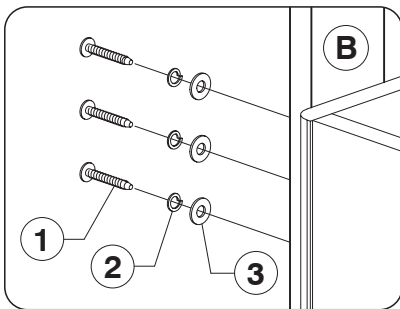

9785 King Headboard

Assembly Instructions

WI-0522

1 Parts List

A Headboard Panel x 1

B
Support
Bars x 2

2 Hardware List

1 M6 x 35mm JCB
x 10

2 Spring Washer
x 10

3 Flat Washer
x 10

4 Allen Key
x 1

Note: Do not assemble
using power tools.
This can cause the bolts
to be overtightened

3 Assemble the Support Bars (B) to the Headboard Panel.

4 Assemble the Headboard Panel (A) to the Support Bars (B).