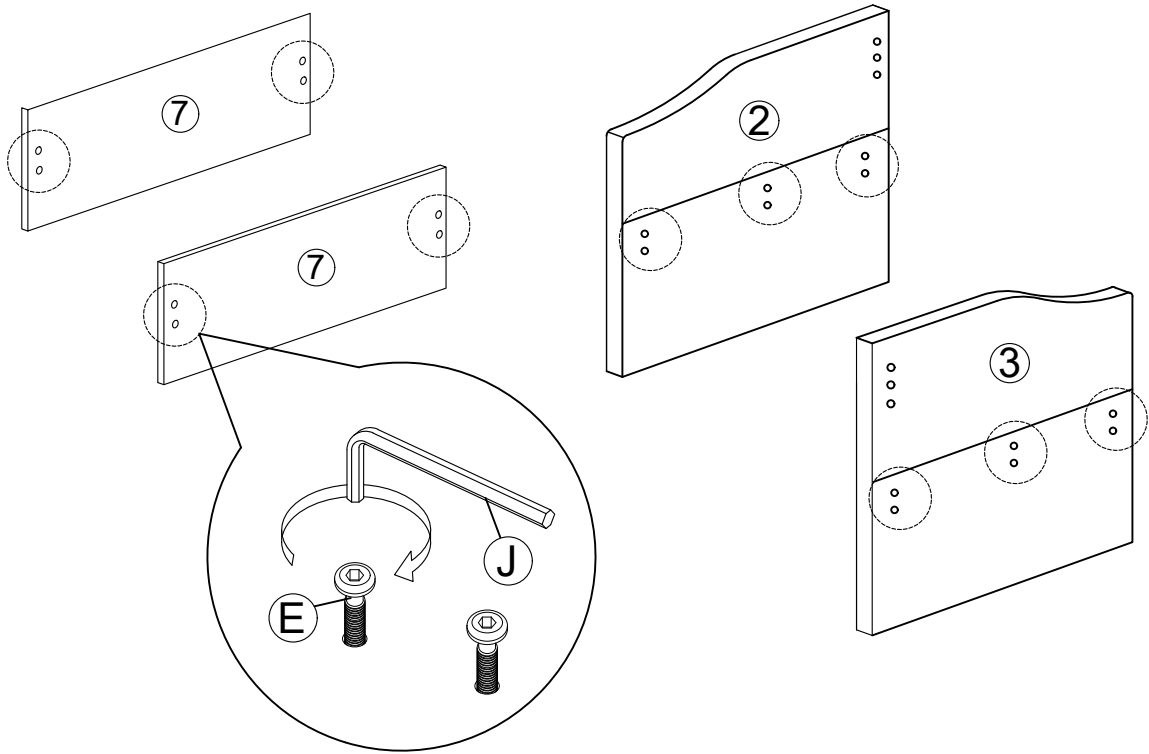

Assembly Instruction

Model : MANSI FULL DAYBED

Hardware List			
No.	SHAPE	DESCRIPTION	Qty.
A		M4x25mm Screw	24Pcs
B		M4x45mm Screw	20Pcs
C		M3.5x16mm Screw	32Pcs
D		JCBC M6x35mm	6Pcs
E		JCBB M8x16mm	20Pcs
F		Caster	8Pcs
G		Dowel 8X25	16Pcs
H		Plastic Leg	4Pcs
I		L Key M4	1Pcs
J		L Key M5	1Pcs
K		Flat Washer M6 x 19	6Pcs

Part List		
No.	Part Name	Qty.
1	Head Board	1Pcs
2&3	Side Board	2Pcs
4&5	Side Rail	2Pcs
6	LVL Slats	12Pcs
7	Drawer Front Panel	2Pcs
8&9	Drawer Side Panel	4Pcs
10	Drawer End Panel	2Pcs
11	Drawer Base Panel	2Pcs

12	Center Slat Support	1Pcs
----	---------------------	------

Part List

Assembly Instruction

Step 1

Step 2

Assembly Instruction

Step 3

x 2