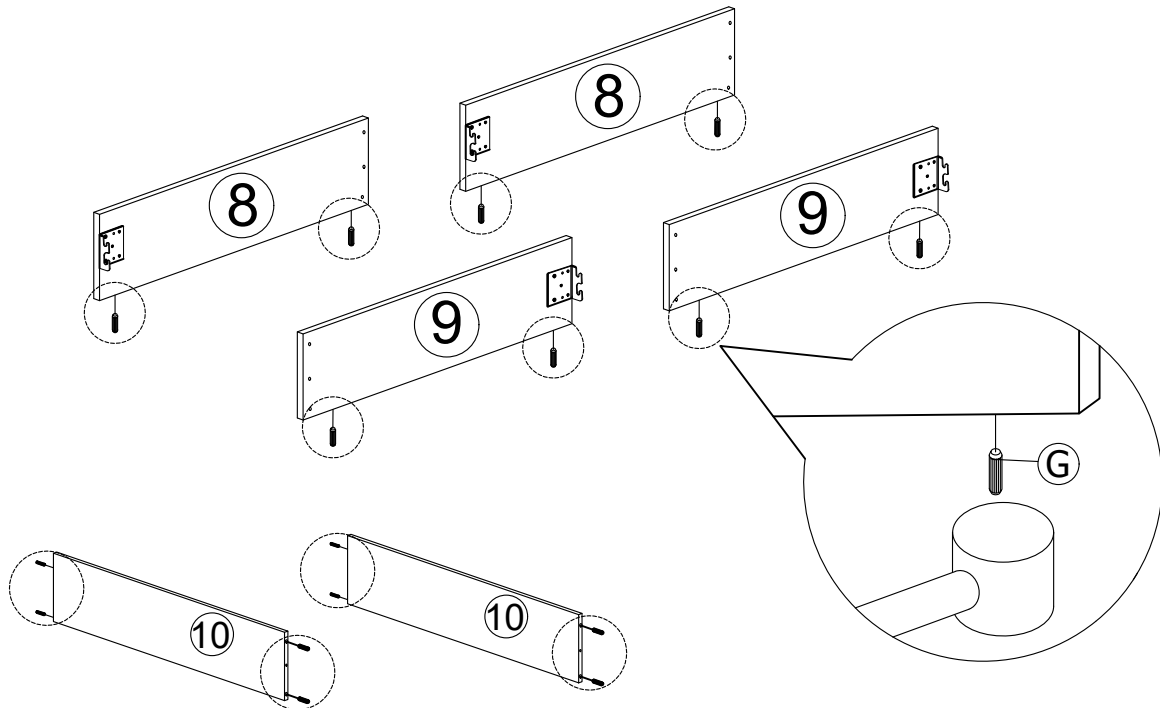

Assembly Instruction

Model : MANSI FULL DAYBED

Hardware List			
No.	SHAPE	DESCRIPTION	Qty.
A		M4x25mm Screw	24Pcs
B		M4x45mm Screw	20Pcs
C		M3.5x16mm Screw	32Pcs
D		JCBC M6x35mm	6Pcs
E		JCBB M8x16mm	20Pcs
F		Caster	8Pcs
G		Dowel 8X25	16Pcs
H		Plastic Leg	4Pcs
I		L Key M4	1Pcs
J		L Key M5	1Pcs
K		Flat Washer M6 x 19	6Pcs

Part List		
No.	Part Name	Qty.
1	Head Board	1Pcs
2&3	Side Board	2Pcs
4&5	Side Rail	2Pcs
6	LVL Slats	12Pcs
7	Drawer Front Panel	2Pcs
8&9	Drawer Side Panel	4Pcs
10	Drawer End Panel	2Pcs
11	Drawer Base Panel	2Pcs

12	Center Slat Support	1Pcs
----	---------------------	------

Part List

Assembly Instruction

Step 1

Step 2

Assembly Instruction

Step 3

x 2

Step 4

Assembly Instruction

Step 5

Step 6

Assembly Instruction

Step 7

Step 8

Assembly Instruction