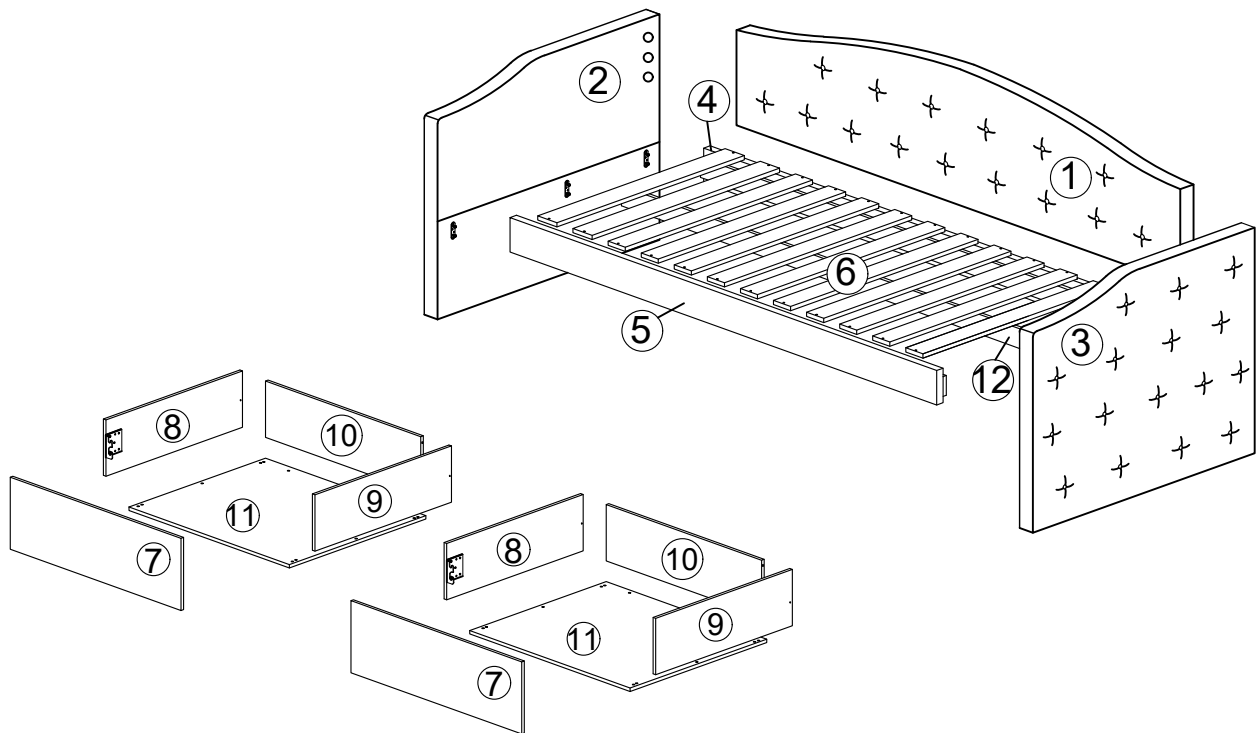

Assembly Instruction

Model : MANSI FULL DAYBED

Hardware List			
No.	SHAPE	DESCRIPTION	Qty.
A		M4x25mm Screw	24Pcs
B		M4x45mm Screw	20Pcs
C		M3.5x16mm Screw	32Pcs
D		JCBC M6x35mm	6Pcs
E		JCBB M8x16mm	20Pcs
F		Caster	8Pcs
G		Dowel 8X25	16Pcs
H		Plastic Leg	4Pcs
I		L Key M4	1Pcs
J		L Key M5	1Pcs
K		Flat Washer M6 x 19	6Pcs

Part List		
No.	Part Name	Qty.
1	Head Board	1Pcs
2&3	Side Board	2Pcs
4&5	Side Rail	2Pcs
6	LVL Slats	12Pcs
7	Drawer Front Panel	2Pcs
8&9	Drawer Side Panel	4Pcs
10	Drawer End Panel	2Pcs
11	Drawer Base Panel	2Pcs

12	Center Slat Support	1Pcs
----	---------------------	------

Part List

Assembly Instruction

Step 1

Step 2

Assembly Instruction

Step 3

x 2