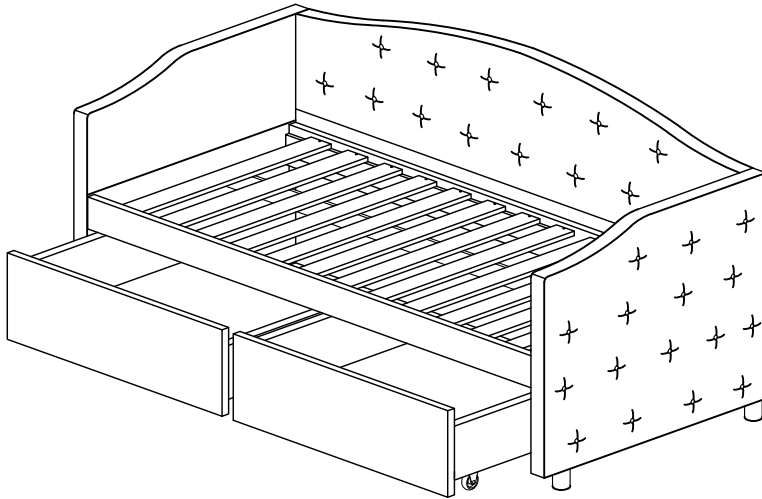

Assembly Instruction

Model : MANSI FULL DAYBED

Hardware List			
No.	SHAPE	DESCRIPTION	Qty.
A		M4x25mm Screw	24Pcs
B		M4x45mm Screw	20Pcs
C		M3.5x16mm Screw	32Pcs
D		JCBC M6x35mm	6Pcs
E		JCBB M8x16mm	20Pcs
F		Caster	8Pcs
G		Dowel 8X25	16Pcs
H		Plastic Leg	4Pcs
I		L Key M4	1Pcs
J		L Key M5	1Pcs
K		Flat Washer M6 x 19	6Pcs

Part List		
No.	Part Name	Qty.
1	Head Board	1Pcs
2&3	Side Board	2Pcs
4&5	Side Rail	2Pcs
6	LVL Slats	12Pcs
7	Drawer Front Panel	2Pcs
8&9	Drawer Side Panel	4Pcs
10	Drawer End Panel	2Pcs
11	Drawer Base Panel	2Pcs