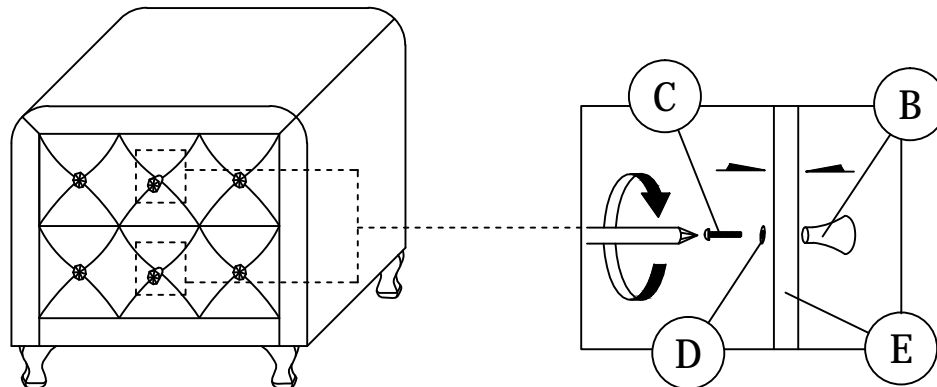

PART LIST		
ITEM	DESCRIPTION	QTY
1	JCBB BOLT M8 x 30mm 	8 PCS
2	WOOD SCREW M3.5 x 16mm 	8 PCS
3	BED SLAT SIDE FITTER 	24 PCS
4	BED SLAT CENTER FITTER 	12 PCS
5	M5 ALLEN KEY 	1 PC

* When moving the bed position, the center support legs must be adjust to be straight to avoid any broken problem.

MODEL : BBT 3084

ASSEMBLY INSTRUCTIONS

Read this instruction carefully. See hardware and furniture part list for guidance. Be sure all parts are complete, before you assemble. Place all wooden furniture parts on a clean and flat soft surface to prevent from being scratched. Follow the figure to start assembling.

NOTE : THE LIST AND QUANTITY SHOWN ARE FOR 1 UNIT ASSEMBLY.

PART LIST		
ITEM	DESCRIPTION	QTY
A	NIGHTSTAND	1 SET
B	HANDLE	2 PCS
C	HANDLE SCREW	2 PCS
D	FLAT WASHER	2 PCS
E	DRAWER	2 PCS
F	LEGS	4 PCS

PART LIST		
ITEM	DESCRIPTION	QTY
1	Wood Screw M4 x 20mm 	12 PCS
2	-	

STEP 1

STEP 2

STEP 3

STEP 4