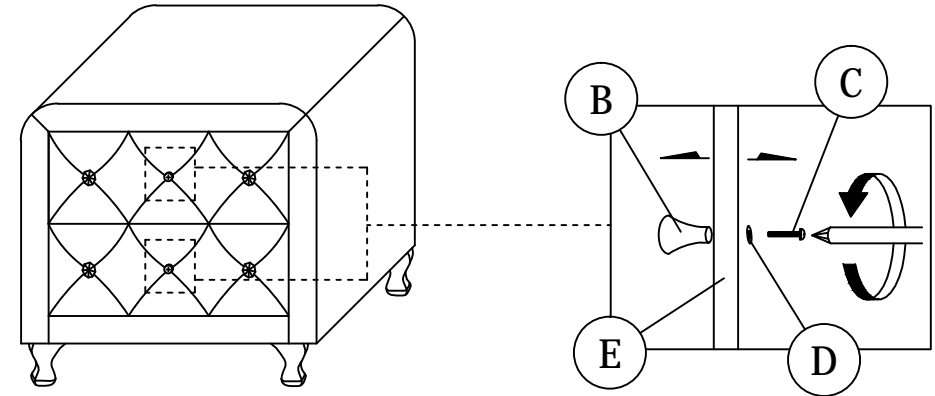

PART LIST		
ITEM	DESCRIPTION	QTY
1	JCBB BOLT M8 x 30mm 	8 PCS
2	WOOD SCREW M3.5 x 16mm 	8 PCS
3	BED SLAT SIDE FITTER 	24 PCS
4	BED SLAT CENTER FITTER 	12 PCS
5	M5 ALLEN KEY 	1 PC

* When moving the bed position, the center support legs must be adjust to be straight to avoid any broken problem.

NOTE : THE LIST AND QUANTITY SHOWN ARE FOR 1 UNIT ASSEMBLY.

PART LIST		
ITEM	DESCRIPTION	QTY
A	NIGHTSTAND	1 SET
B	HANDLE	2 PCS
C	HANDLE SCREW	2 PCS
D	FLAT WASHER	2 PCS
E	DRAWER	2 PCS
F	LEGS	4 PCS

PART LIST		
ITEM	DESCRIPTION	QTY
1	Wood Screw M4 x 20mm 	12 PCS
2	-	

STEP 1

STEP 2

STEP 3

STEP 4