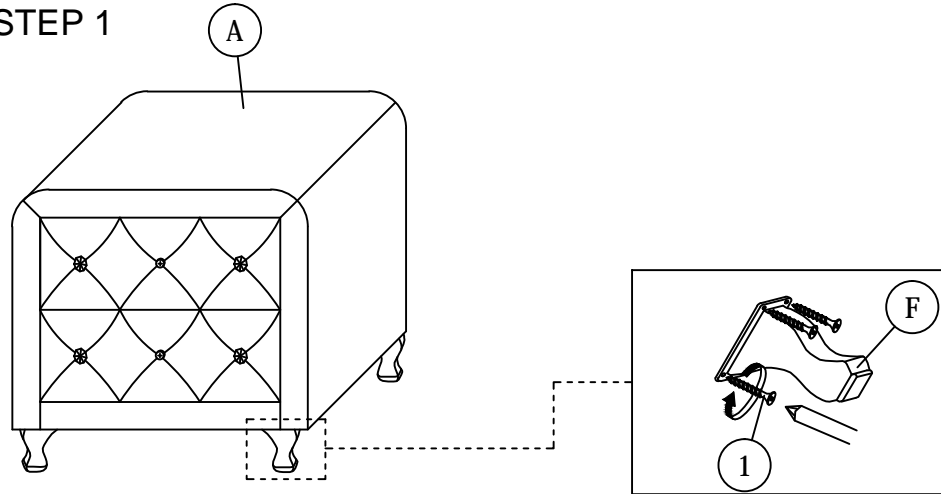

MODEL : BBT 3084

ASSEMBLY INSTRUCTIONS

Read this instruction carefully. See hardware and furniture part list for guidance. Be sure all parts are complete, before you assemble. Place all wooden furniture parts on a clean and flat soft surface to prevent from being scratched. Follow the figure to start assembling.

CAUTIONS : 1. Do not FULLY - TIGHTEN the nut or nut bolt until all nut or bolt is ready assembled.
2. Do not OVER - TIGHTEN the nut or bolt to avoid causing damages to the thread.
3. Keep all hardware parts out of reach of children.

NOTE : THE LIST AND QUANTITY SHOWN ARE FOR 1 UNIT ASSEMBLY.

PART LIST		
ITEM	DESCRIPTION	QTY
A	NIGHTSTAND	1 SET
B	HANDLE	2 PCS
C	HANDLE SCREW	2 PCS
D	FLAT WASHER	2 PCS
E	DRAWER	2 PCS
F	LEGS	4 PCS

PART LIST		
ITEM	DESCRIPTION	QTY
1	Wood Screw M4 x 20mm	12 PCS
2	-	

STEP 1