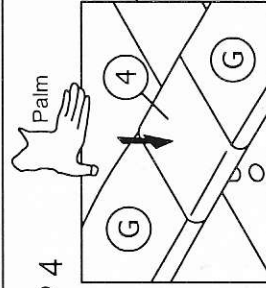

CAUTIONS : 1. Do not FULLY - TIGHTEN the nut or bolt until all nut or bolt is ready assembled.
2. Do not OVER - TIGHTEN the nut or bolt to avoid causing damages to the thread.
3. Keep all hardware parts out of reach of children.

NOTE : THE LIST AND QUANTITY SHOWN ARE FOR 1 UNIT ASSEMBLY.

PART LIST		QTY
ITEM	DESCRIPTION	
A	HEADBOARD	1 PC
B	FOOTBOARD	1 PC
C	SIDE RAIL	2 PCS
D	CENTER RAIL	1 PC
E	CENTER SUPPORT	2 PCS
F	CENTER SUPPORT LEG	2 PCS
G	BED SLAT	24 PCS
H	BED LEG	4 PCS

PART LIST		QTY
ITEM	DESCRIPTION	
1	JCBB BOLT M8 x 30mm	8 PCS
2	WOOD SCREW M3.5 x 16mm	8 PCS
3	BED SLAT SIDE FITTER	24 PCS
4	BED SLAT CENTER FITTER	12 PCS
5	M5 ALLEN KEY	1 PC

STEP 1

STEP 2

STEP 3

STEP 4

STEP 5

* When moving the bed position, the center support legs must be adjust to be straight to avoid any broken problem.

MODEL : BBT 3084

ASSEMBLY INSTRUCTIONS

Read this instruction carefully. See hardware and furniture part list for guidance. Be sure all parts are complete, before you assemble. Place all wooden furniture parts on a clean and flat soft surface to prevent from being scratched. Follow the figure to start assembling.