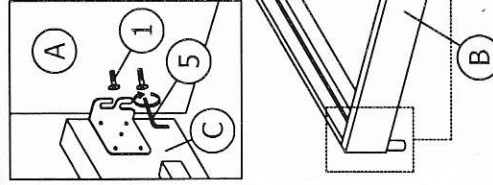

ASSEMBLY INSTRUCTIONS

MODEL : BBT6140 A1 4'6" BED

Read this instruction carefully. See hardware and furniture part list for guidance. Be sure all parts are complete, before you assemble. Place all wooden furniture parts on a clean and flat soft surface to prevent from being scratched. Follow the figure to start assembling.

CAUTIONS : 1. Do not FULLY - TIGHTEN the nut or bolt until all nut or bolt is ready assembled.
2. Do not OVER - TIGHTEN the nut or bolt to avoid causing damages to the thread.
3. Keep all hardware parts out of reach of children.

NOTE : THE LIST AND QUANTITY SHOWN ARE FOR 1 UNIT ASSEMBLY.

PART LIST		QTY
ITEM	DESCRIPTION	
A	HEADBOARD	1 PC
B	FOOTBOARD	1 PC
C	SIDE RAIL	2 PCS
D	CENTER RAIL	1 PC
E	CENTER SUPPORT	2 PCS
F	CENTER SUPPORT LEG	2 PCS
G	BED SLAT	24 PCS
H	BED LEG	4 PCS

PART LIST		QTY
ITEM	DESCRIPTION	
1	JCBB BOLT M8 x 30mm	8 PCS
2	WOOD SCREW M3.5 x 16mm	8 PCS
3	BED SLAT SIDE FITTER	24 PCS
4	BED SLAT CENTER FITTER	12 PCS
5	M5 ALLEN KEY	1 PC

STEP 1

STEP 2

STEP 3

STEP 4

STEP 5