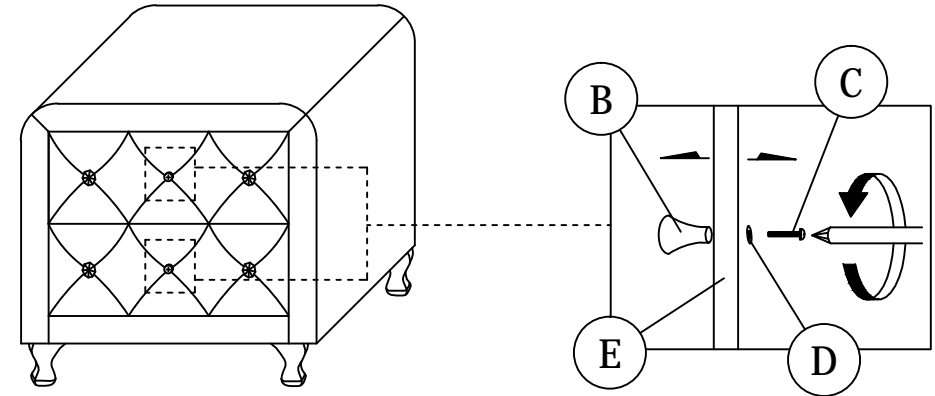

NOTE : THE LIST AND QUANTITY SHOWN ARE FOR 1 UNIT ASSEMBLY.

PART LIST		
ITEM	DESCRIPTION	QTY
A	NIGHTSTAND	1 SET
B	HANDLE	2 PCS
C	HANDLE SCREW	2 PCS
D	FLAT WASHER	2 PCS
E	DRAWER	2 PCS
F	LEGS	4 PCS

PART LIST		
ITEM	DESCRIPTION	QTY
1	Wood Screw M4 x 20mm 	12 PCS
2	-	

STEP 1

STEP 2

STEP 3

STEP 4