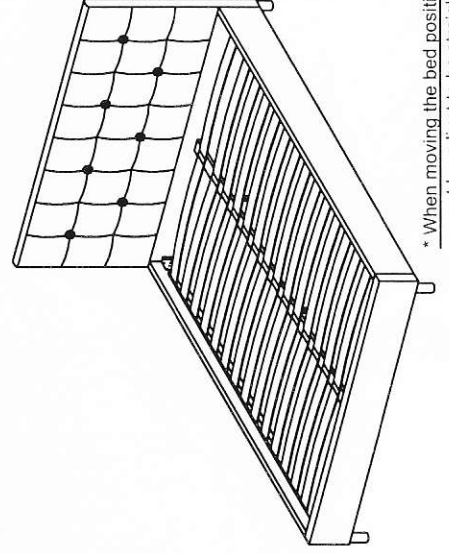

NOTE : THE LIST AND QUANTITY SHOWN ARE FOR 1 UNIT ASSEMBLY.

PART LIST		QTY
ITEM	DESCRIPTION	
A	HEADBOARD	1 PC
B	FOOTBOARD	1 PC
C	SIDE RAIL	2 PCS
D	CENTER RAIL	1 PC
E	CENTER SUPPORT	2 PCS
F	CENTER SUPPORT LEG	2 PCS
G	BED SLAT	24 PCS
H	BED LEG	4 PCS

PART LIST		QTY
ITEM	DESCRIPTION	
1	JCBB BOLT M8 x 30mm	8 PCS
2	WOOD SCREW M3.5 x 16mm	8 PCS
3	BED SLAT SIDE FITTER	24 PCS
4	BED SLAT CENTER FITTER	12 PCS
5	M5 ALLEN KEY	1 PC

STEP 1

STEP 2

STEP 3

STEP 4

STEP 5

* When moving the bed position, the center support legs must be adjust to be straight to avoid any broken problem.

MODEL : BBT 3084

ASSEMBLY INSTRUCTIONS

Read this instruction carefully. See hardware and furniture part list for guidance. Be sure all parts are complete, before you assemble. Place all wooden furniture parts on a clean and flat soft surface to prevent from being scratched. Follow the figure to start assembling.