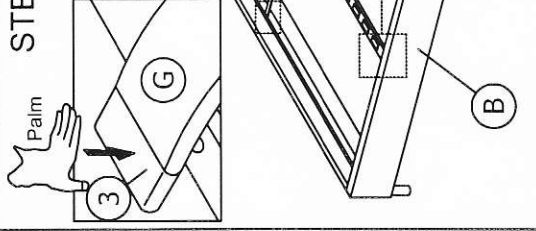

NOTE : THE LIST AND QUANTITY SHOWN ARE FOR 1 UNIT ASSEMBLY.

PART LIST		QTY
ITEM	DESCRIPTION	
A	HEADBOARD	1 PC
B	FOOTBOARD	1 PC
C	SIDE RAIL	2 PCS
D	CENTER RAIL	1 PC
E	CENTER SUPPORT	2 PCS
F	CENTER SUPPORT LEG	2 PCS
G	BED SLAT	24 PCS
H	BED LEG	4 PCS

PART LIST		QTY
ITEM	DESCRIPTION	
1	JCBB BOLT M8 x 30mm	8 PCS
2	WOOD SCREW M3.5 x 16mm	8 PCS
3	BED SLAT SIDE FITTER	24 PCS
4	BED SLAT CENTER FITTER	12 PCS
5	M5 ALLEN KEY	1 PC

STEP 1

STEP 2

STEP 3

STEP 4

STEP 5

* When moving the bed position, the center support legs must be adjust to be straight to avoid any broken problem.

MODEL : BBT 3084

ASSEMBLY INSTRUCTIONS

Read this instruction carefully. See hardware and furniture part list for guidance. Be sure all parts are complete, before you assemble. Place all wooden furniture parts on a clean and flat soft surface to prevent from being scratched. Follow the figure to start assembling.