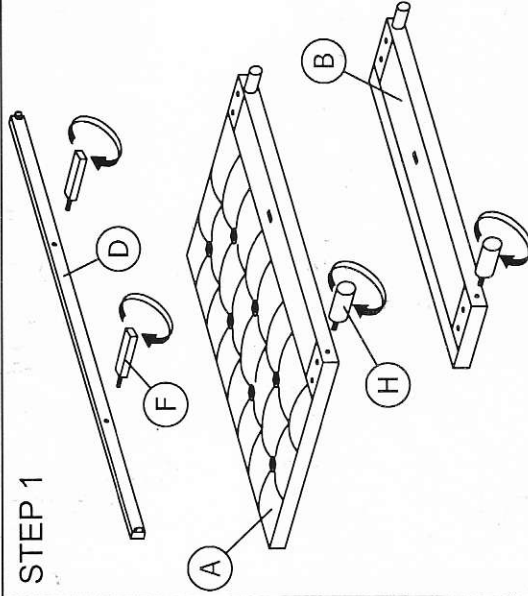

ASSEMBLY INSTRUCTIONS

MODEL : BBT6140 A1 4'6" BED

Read this instruction carefully. See hardware and furniture part list for guidance. Be sure all parts are complete, before you assemble. Place all wooden furniture parts on a clean and flat soft surface to prevent from being scratched. Follow the figure to start assembling.

CAUTIONS : 1. Do not FULLY - TIGHTEN the nut or bolt until all nut or bolt is ready assembled.
2. Do not OVER - TIGHTEN the nut or bolt to avoid causing damages to the thread.
3. Keep all hardware parts out of reach of children.

NOTE : THE LIST AND QUANTITY SHOWN ARE FOR 1 UNIT ASSEMBLY.

PART LIST		QTY
ITEM	DESCRIPTION	
A	HEADBOARD	1 PC
B	FOOTBOARD	1 PC
C	SIDE RAIL	2 PCS
D	CENTER RAIL	1 PC
E	CENTER SUPPORT	2 PCS
F	CENTER SUPPORT LEG	2 PCS
G	BED SLAT	24 PCS
H	BED LEG	4 PCS

PART LIST		QTY
ITEM	DESCRIPTION	
1	JCBB BOLT M8 x 30mm	8 PCS
2	WOOD SCREW M3.5 x 16mm	8 PCS
3	BED SLAT SIDE FITTER	24 PCS
4	BED SLAT CENTER FITTER	12 PCS
5	M5 ALLEN KEY	1 PC

STEP 1

STEP 2

STEP 3

STEP 4

STEP 5