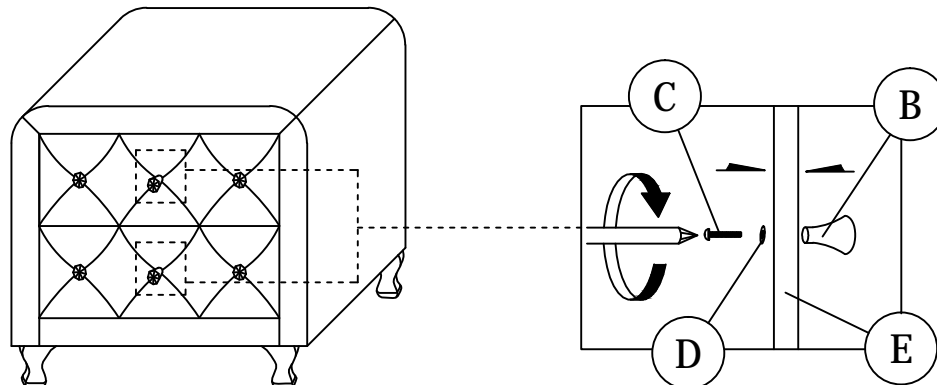

PART LIST		QTY
ITEM	DESCRIPTION	
1	JCBB BOLT M8 x 30mm	8 PCS
2	WOOD SCREW M3.5 x 16mm	8 PCS
3	BED SLAT SIDE FITTER	24 PCS
4	BED SLAT CENTER FITTER	12 PCS
5	M5 ALLEN KEY	1 PC

STEP 1

STEP 2

STEP 3

STEP 4

STEP 5

* When moving the bed position, the center support legs must be adjust to be straight to avoid any broken problem.

MODEL : BBT 3084

ASSEMBLY INSTRUCTIONS

Read this instruction carefully. See hardware and furniture part list for guidance. Be sure all parts are complete, before you assemble. Place all wooden furniture parts on a clean and flat soft surface to prevent from being scratched. Follow the figure to start assembling.

NOTE : THE LIST AND QUANTITY SHOWN ARE FOR 1 UNIT ASSEMBLY.

PART LIST		
ITEM	DESCRIPTION	QTY
A	NIGHTSTAND	1 SET
B	HANDLE	2 PCS
C	HANDLE SCREW	2 PCS
D	FLAT WASHER	2 PCS
E	DRAWER	2 PCS
F	LEGS	4 PCS

PART LIST		
ITEM	DESCRIPTION	QTY
1	Wood Screw M4 x 20mm 	12 PCS
2	-	

STEP 1

STEP 2

STEP 3

STEP 4