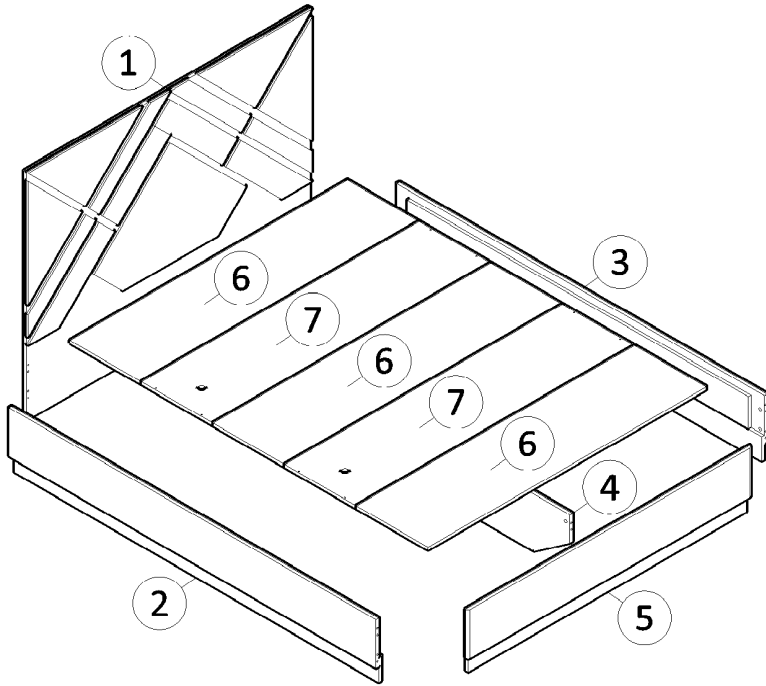

ASSEMBLY INSTRUCTIONS

SE BED 13032026WI-MW/GD

Thank you for your purchase.
Before assembly, please read these instructions.
Please read all warnings.
Store this instruction manual for future reference.

Product Size	Approximately 2066 Width x 1585 Length x 1200 Height(MM)
Main Materials	MDF (Medium Density Fiberboard)
Weight Capacity	Top insert: About 30KG , Shelf insert: About 10KG , ※ These are measured figures, not guaranteed figures.
Time To Assembly	About 30 Minutes

B Minifix
Casing **5 Pcs**

C Wood Dowel
M8x30MM **11 Pcs**

D Screw
M4x38MM **8 Pcs**

E Screw
M6x50MM **6 Pcs**

F White Leg Pin **15 Pcs**

G Allen Key **1 Pc**

Parts

- ① Headboard 1 Pc
- ② Side Rail Panel (L) 1 Pc
- ③ Side Rail Panel (R) 1 Pc
- ④ Center Rail Panel 1 Pc
- ⑤ Front Panel 1 Pc
- ⑥ 1st, 3rd & 5th Shelf Panel 3 Pcs
- ⑦ 2nd & 4th Shelf Panel 2 Pc