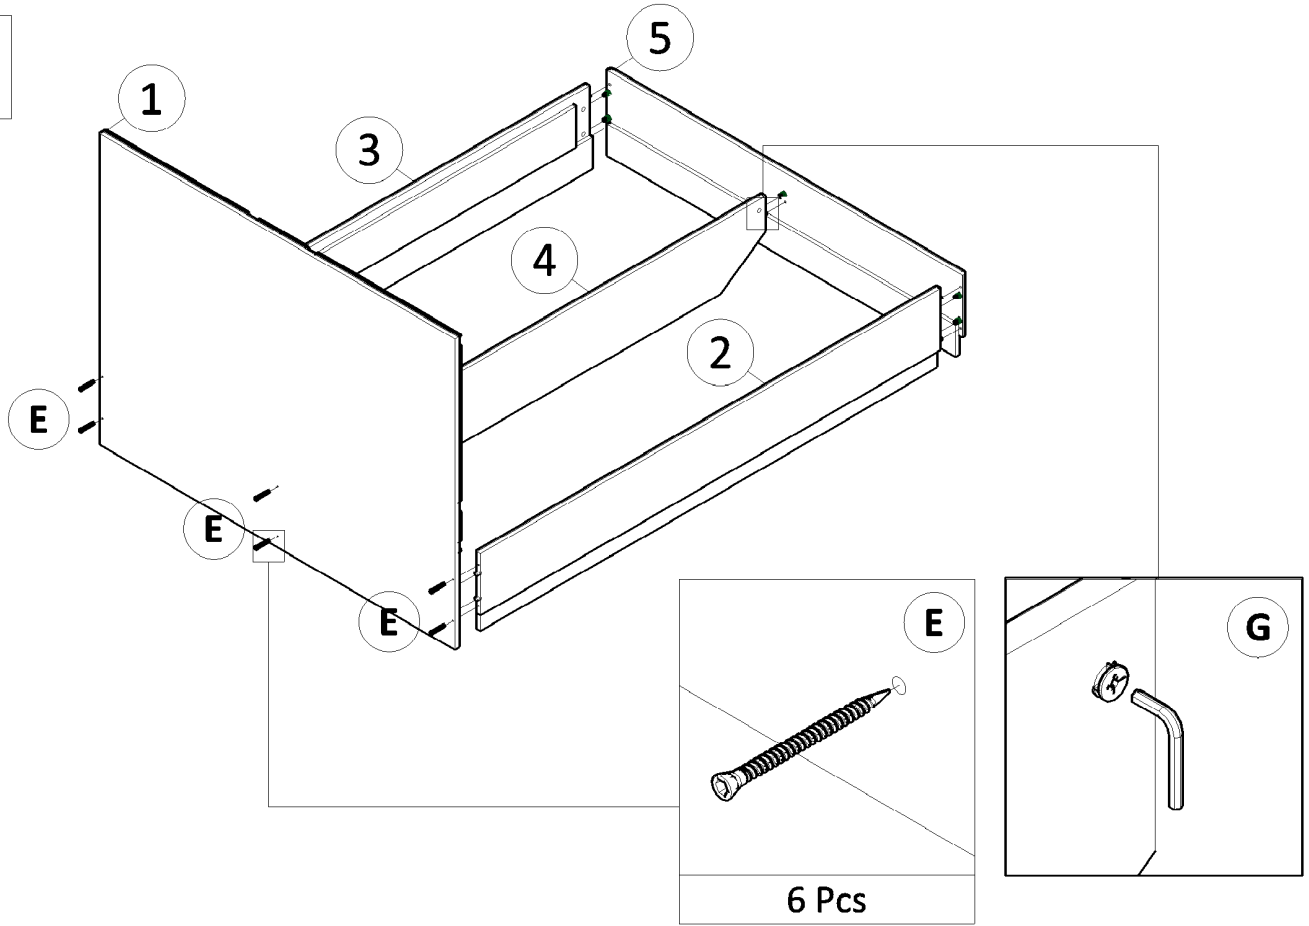

Assembly Step (Continue)

3