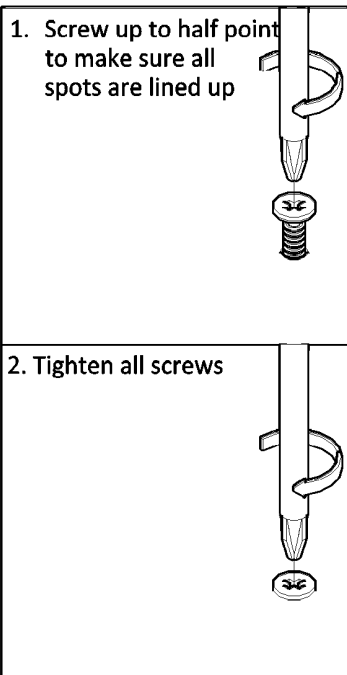

Hardware

Before assembly, inspect unit for missing parts. Be sure that children do not accidentally swallow these parts.
※ Same sized parts are in a bag. Please check the size of the screws.

A Minifix
M5x24MM **5 Pcs**

B Minifix
Casing **5 Pcs**

C Wood Dowel
M8x30MM **11 Pcs**

D Screw
M4x38MM **8 Pcs**

E Screw
M6x50MM **6 Pcs**

F White Leg Pin **15 Pcs**

G Allen Key **1 Pc**

Parts

- ① Headboard 1 Pc
- ② Side Rail Panel (L) 1 Pc
- ③ Side Rail Panel (R) 1 Pc
- ④ Center Rail Panel 1 Pc
- ⑤ Front Panel 1 Pc
- ⑥ 1st, 3rd & 5th Shelf Panel 3 Pcs
- ⑦ 2nd & 4th Shelf Panel 2 Pc

Assembly Information

Assemble screws

Assemble Wood Dowels

Assemble Minifix

Assembly Step

Failure to follow these directions could cause poor strength or stability.
Insert screws loose to line up with slots then tighten up each screw.