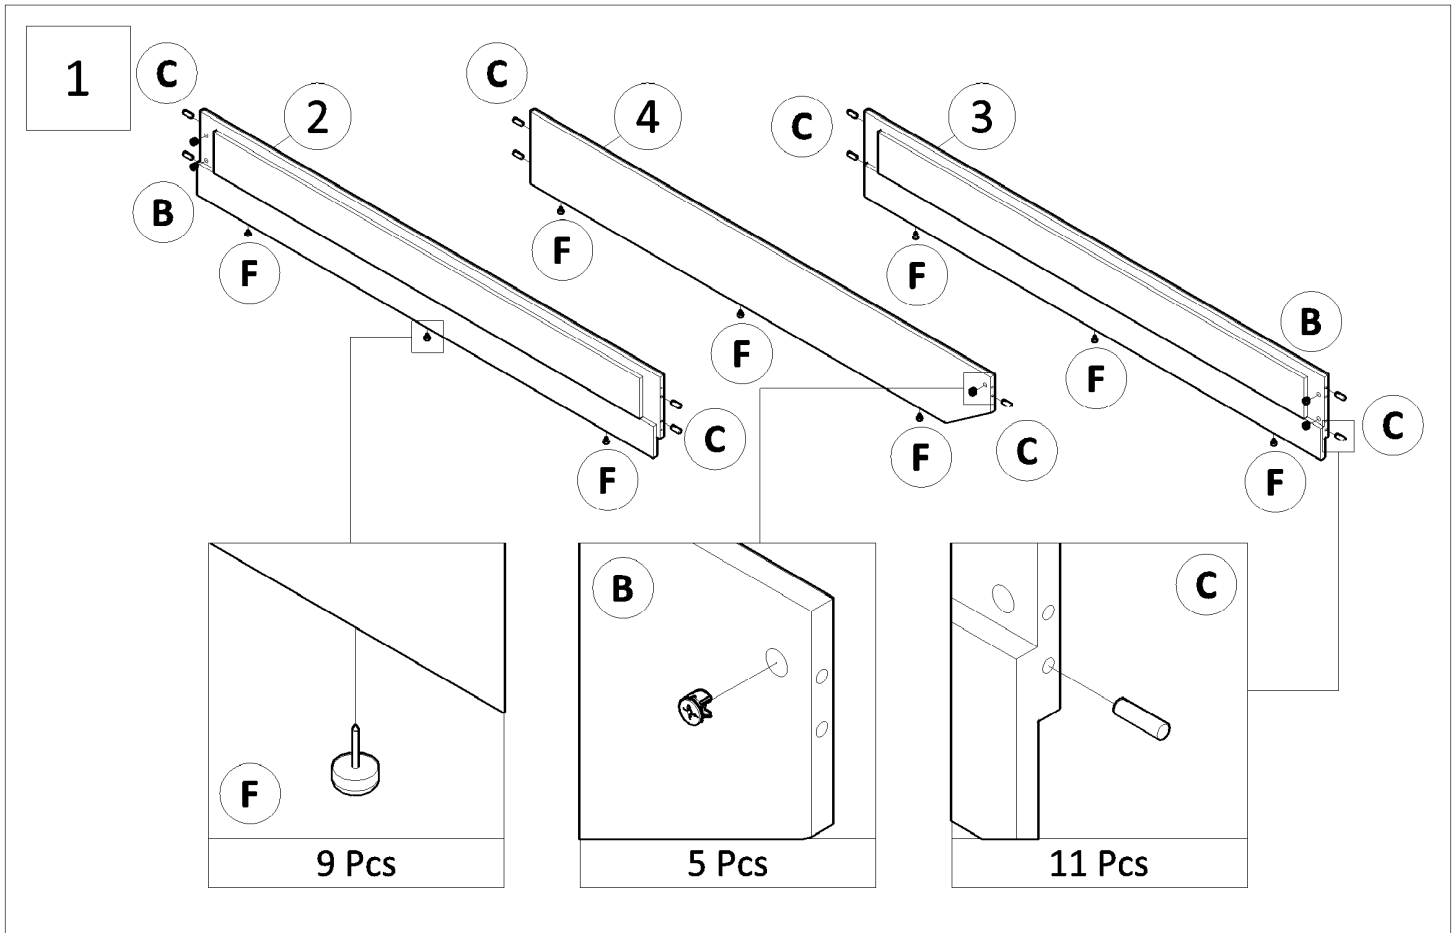

B Minifix
Casing **5 Pcs**

C Wood Dowel
M8x30MM **11 Pcs**

D Screw
M4x38MM **8 Pcs**

E Screw
M6x50MM **6 Pcs**

F White Leg Pin **15 Pcs**

G Allen Key **1 Pc**

Parts

- ① Headboard 1 Pc
- ② Side Rail Panel (L) 1 Pc
- ③ Side Rail Panel (R) 1 Pc
- ④ Center Rail Panel 1 Pc
- ⑤ Front Panel 1 Pc
- ⑥ 1st, 3rd & 5th Shelf Panel 3 Pcs
- ⑦ 2nd & 4th Shelf Panel 2 Pc

Assembly Information

Assemble screws

Assemble Wood Dowels

Assemble Minifix

Assembly Step

Failure to follow these directions could cause poor strength or stability.
Insert screws loose to line up with slots then tighten up each screw.