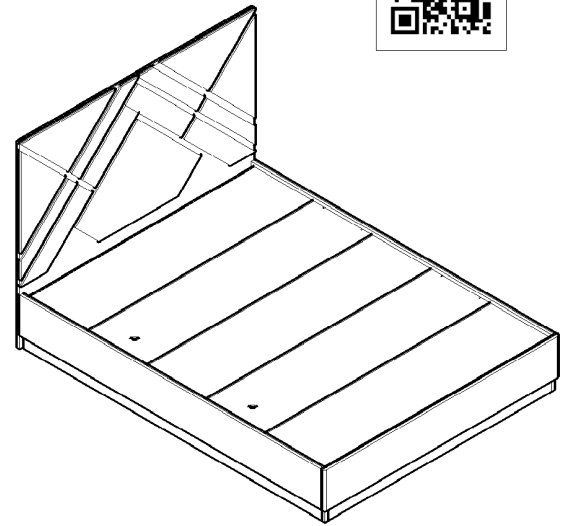

ASSEMBLY INSTRUCTIONS

SE BED 13032026WI-MW/GD

Thank you for your purchase.
Before assembly, please read these instructions.
Please read all warnings.
Store this instruction manual for future reference.

Product Size	Approximately 2066 Width x 1585 Length x 1200 Height(MM)
Main Materials	MDF (Medium Density Fiberboard)
Weight Capacity	Top insert: About 30KG , Shelf insert: About 10KG , ※ These are measured figures, not guaranteed figures.
Time To Assembly	About 30 Minutes