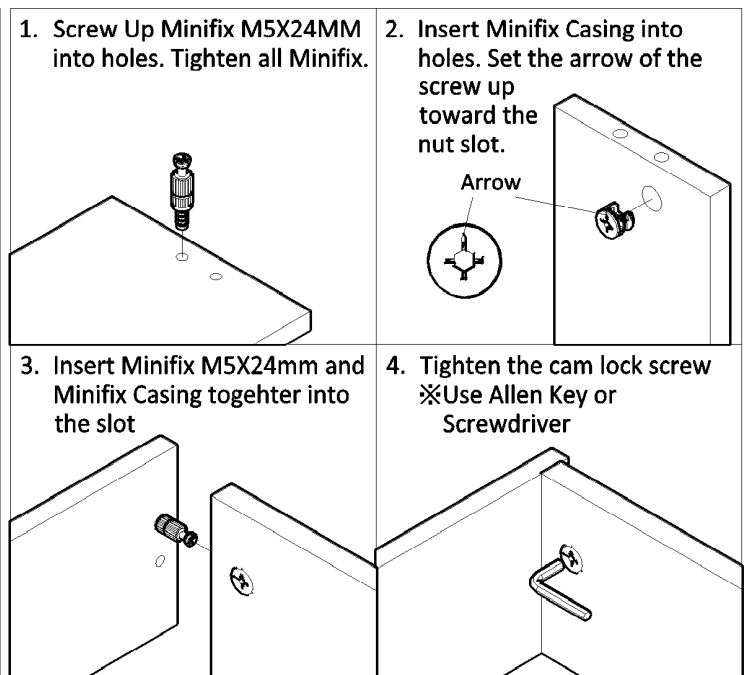

B Minifix
Casing **5 Pcs**

C Wood Dowel
M8x30MM **11 Pcs**

D Screw
M4x38MM **8 Pcs**

E Screw
M6x50MM **6 Pcs**

F White Leg Pin **15 Pcs**

G Allen Key **1 Pc**

Parts

- ① Headboard 1 Pc
- ② Side Rail Panel (L) 1 Pc
- ③ Side Rail Panel (R) 1 Pc
- ④ Center Rail Panel 1 Pc
- ⑤ Front Panel 1 Pc
- ⑥ 1st, 3rd & 5th Shelf Panel 3 Pcs
- ⑦ 2nd & 4th Shelf Panel 2 Pc

Assembly Information

Assemble screws

Assemble Wood Dowels

Assemble Minifix

Assembly Step

Failure to follow these directions could cause poor strength or stability.
Insert screws loose to line up with slots then tighten up each screw.