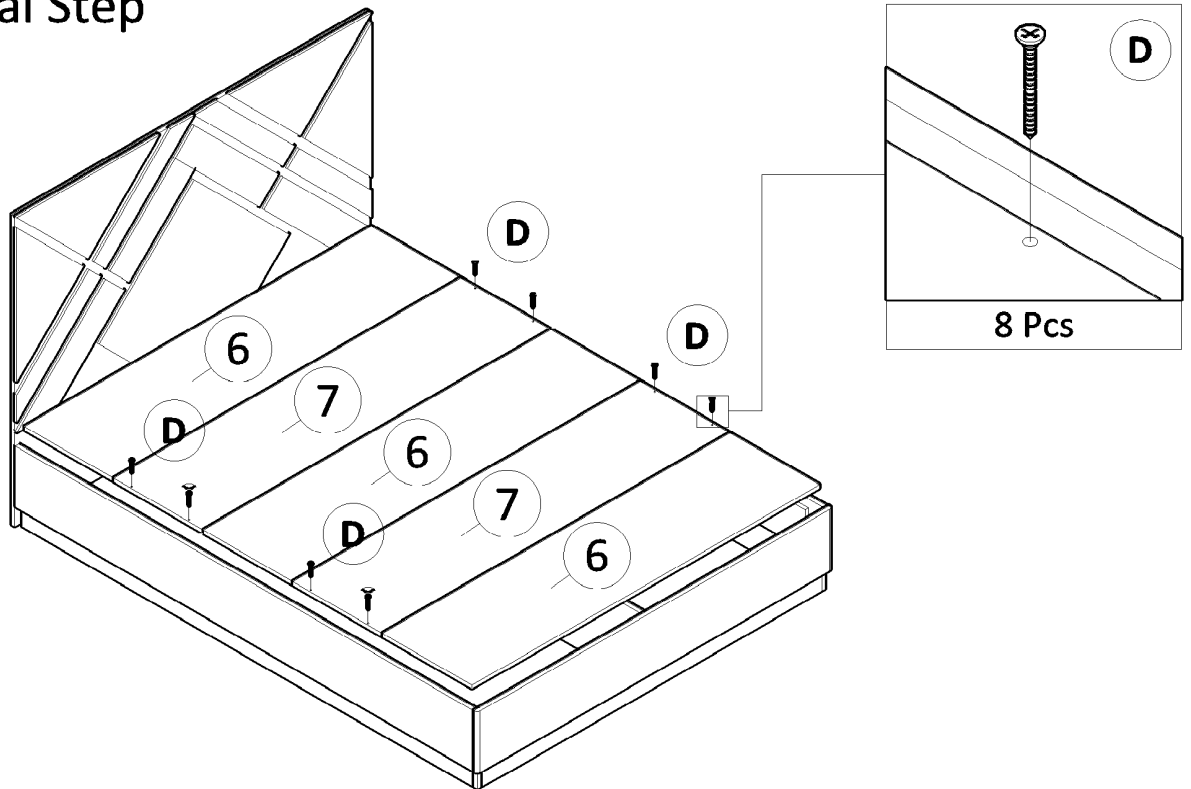

4 Final Step