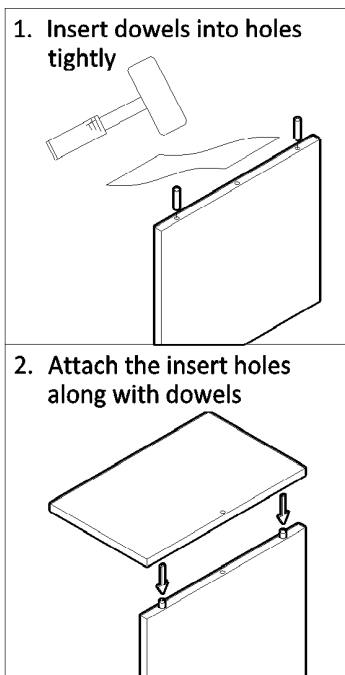

ASSEMBLY INSTRUCTIONS

SE BED 13032026WI-MW/GD

Thank you for your purchase.
Before assembly, please read these instructions.
Please read all warnings.
Store this instruction manual for future reference.

Product Size	Approximately 2066 Width x 1585 Length x 1200 Height(MM)
Main Materials	MDF (Medium Density Fiberboard)
Weight Capacity	Top insert: About 30KG , Shelf insert: About 10KG , ※ These are measured figures, not guaranteed figures.
Time To Assembly	About 30 Minutes

Hardware

Before assembly, inspect unit for missing parts. Be sure that children do not accidentally swallow these parts.
※ Same sized parts are in a bag. Please check the size of the screws.

A Minifix
M5x24MM **5 Pcs**

B Minifix
Casing **5 Pcs**

C Wood Dowel
M8x30MM **11 Pcs**

D Screw
M4x38MM **8 Pcs**

E Screw
M6x50MM **6 Pcs**

F White Leg Pin **15 Pcs**

G Allen Key **1 Pc**

Parts

- ① Headboard 1 Pc
- ② Side Rail Panel (L) 1 Pc
- ③ Side Rail Panel (R) 1 Pc
- ④ Center Rail Panel 1 Pc
- ⑤ Front Panel 1 Pc
- ⑥ 1st, 3rd & 5th Shelf Panel 3 Pcs
- ⑦ 2nd & 4th Shelf Panel 2 Pc

Assembly Information

Assemble screws

Assemble Wood Dowels

Assemble Minifix

Assembly Step

Failure to follow these directions could cause poor strength or stability.
Insert screws loose to line up with slots then tighten up each screw.