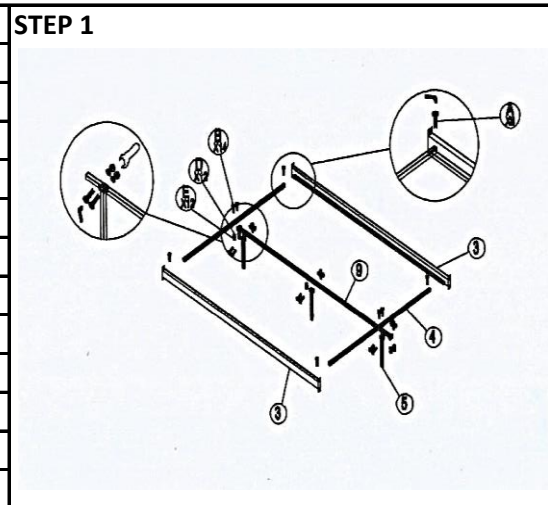

MODEL : TS NANO  
 DESCRIPTION : QUEEN BED

# ASSEMBLY INSTRUCTION

PART LIST		
NO	DESCRIPTION	QTY
1	HEADBOARD	1 PC
2	FOOTBOARD	1 PC
3	SIDE RAIL	2 PCS
4	CROSS BAR	2 PCS
5	CENTRE LEG	3 PCS
6	BENDWOOD SLAT	26 PCS
7	END CAP	26 PCS
8	MIDDLE CAP	13 PCS
9	CENTRE BAR	1 PC
10	HEADBOARD JOIN	2 PCS

HARDWARE LIST		
NO	DESCRIPTION	QTY
A	JCBC (M8X20)	6 PCS
B	JCBC (M6X35)	14 PCS
C	M6 WASHER	12 PCS
D	M6 HEX NUT	12 PCS
E	ALLEN KEY	1 PCS
F	M10 WRENCH	1 PCS
G	25MM ROUND CAP	1 PCS
H	JCBC (M6X50)	2 PCS