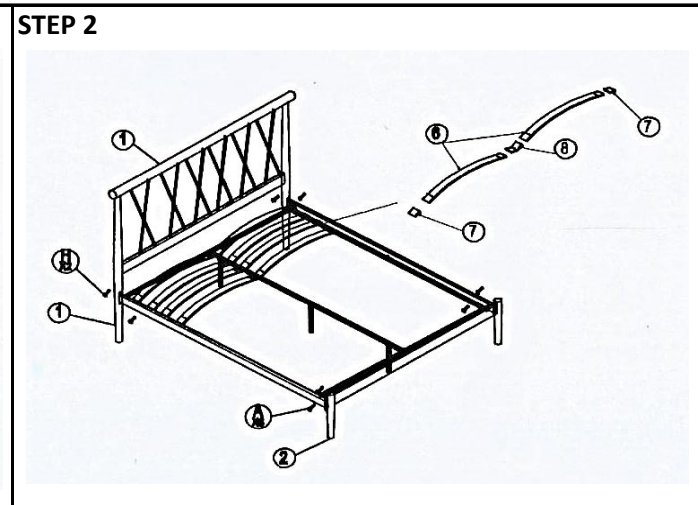

MODEL : TS NANO  
 DESCRIPTION : QUEEN BED

# ASSEMBLY INSTRUCTION

PART LIST		
NO	DESCRIPTION	QTY
1	HEADBOARD	1 PC
2	FOOTBOARD	1 PC
3	SIDE RAIL	2 PCS
4	CROSS BAR	2 PCS
5	CENTRE LEG	3 PCS
6	BENDWOOD SLAT	26 PCS
7	END CAP	26 PCS
8	MIDDLE CAP	13 PCS
9	CENTRE BAR	1 PC
10	HEADBOARD JOIN	2 PCS