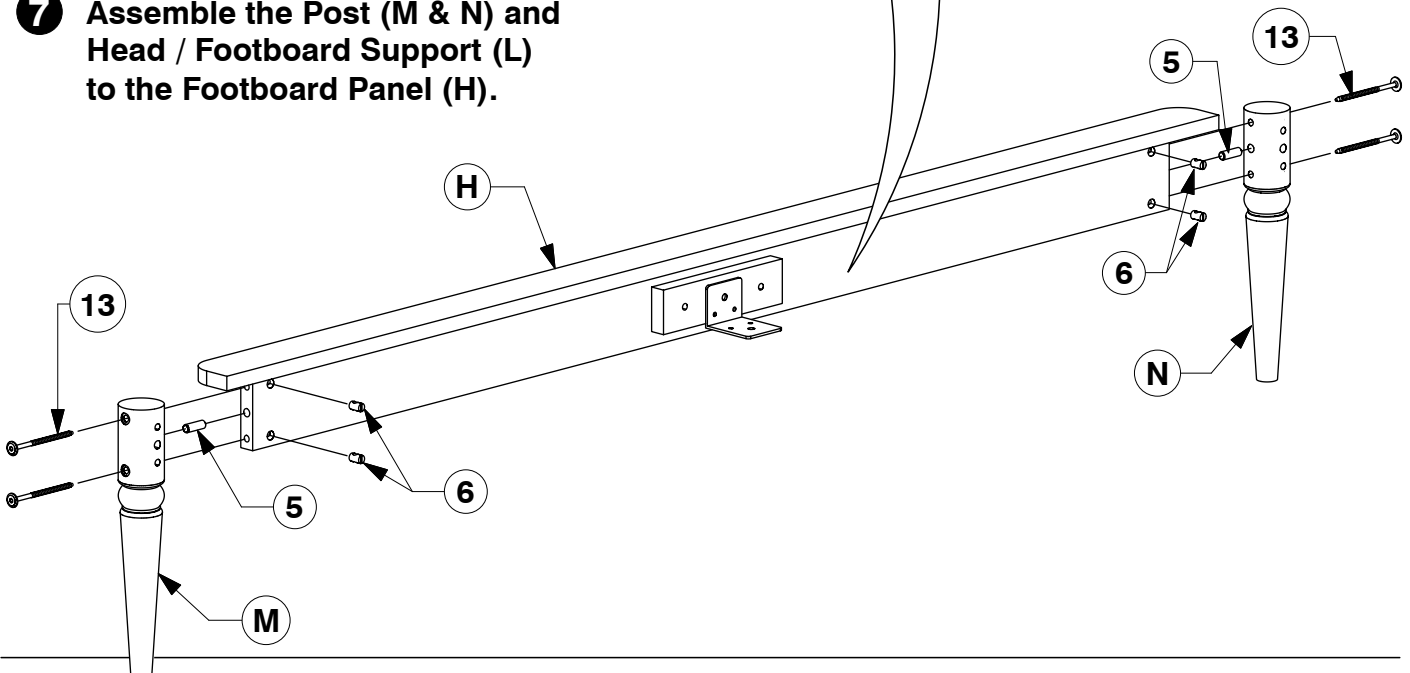

## Assembly Instructions

WI-1220

- 5** Fit the Center Rail Bracket to the Head / Footboard Support (L).

x2

- 6** Assemble the Post (M & N) and Head / Footboard Support (L) to the Headboard Panel (G).

- 7** Assemble the Post (M & N) and Head / Footboard Support (L) to the Footboard Panel (H).