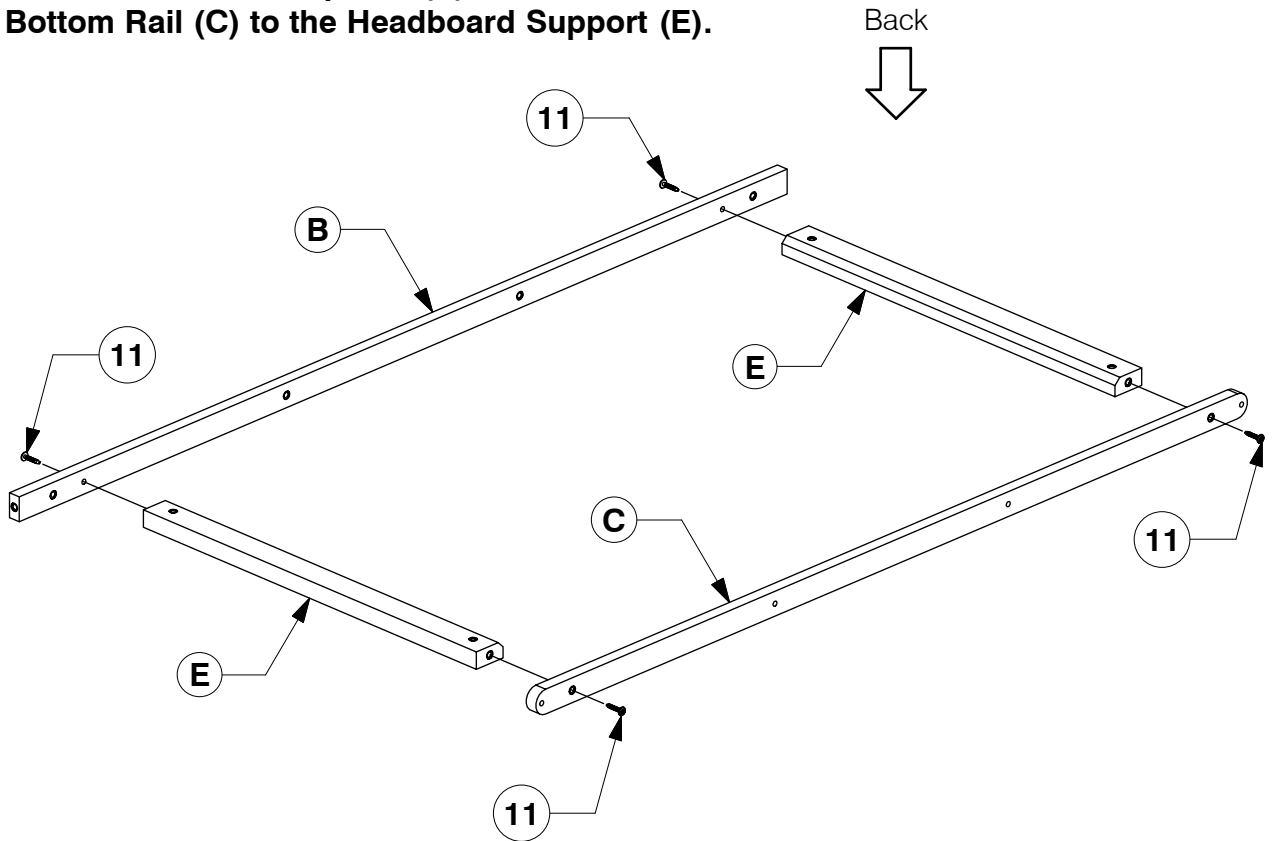

0067 Queen Bed

Assembly Instructions

WI-1220

1. **12** Fit the Headboard Top Rail (B) & Headboard Bottom Rail (C) to the Headboard Support (E).