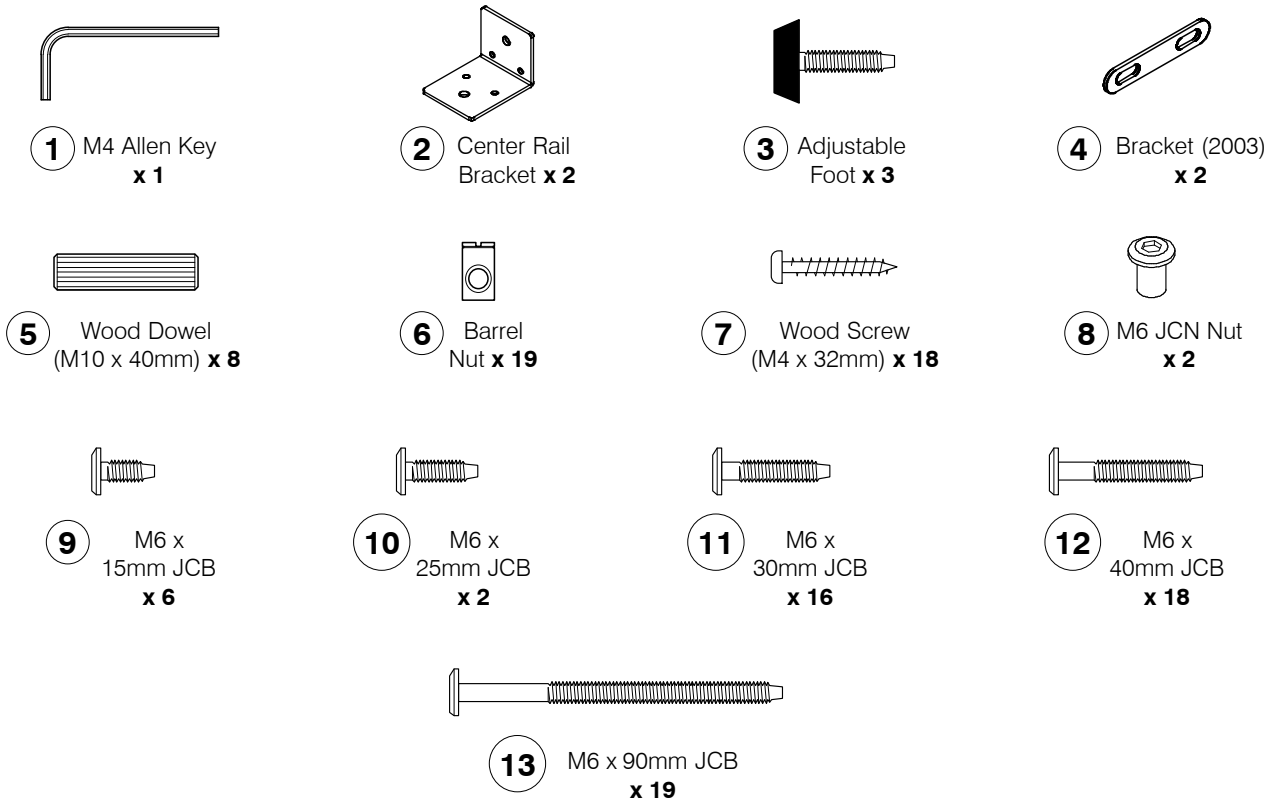

0067 Queen Bed

Assembly Instructions

WI-1220

3 Hardware List