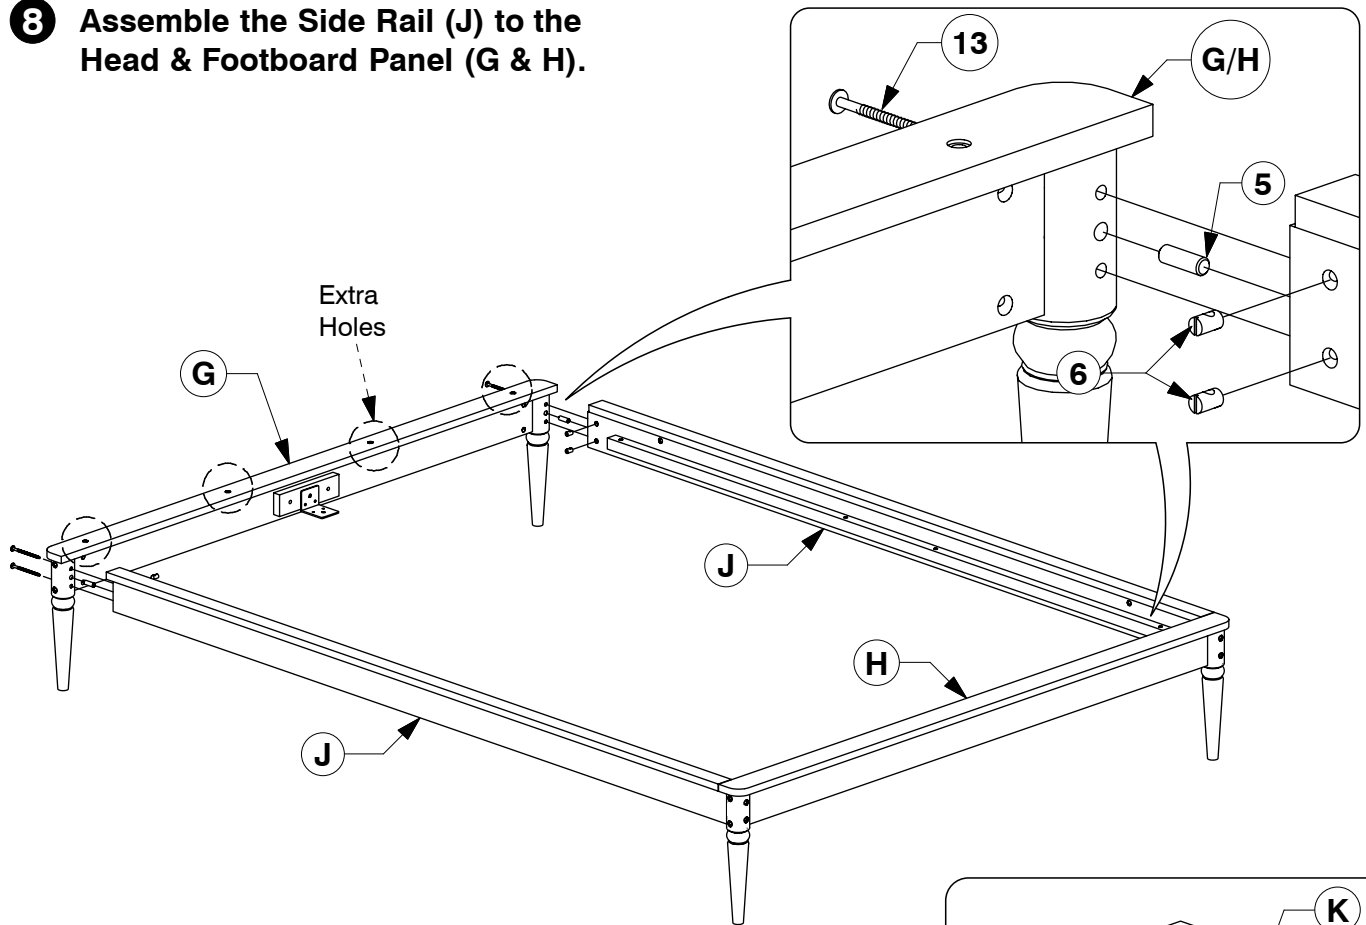

0067 Queen Bed

Assembly Instructions

WI-1220

1. **8** Assemble the Side Rail (J) to the Head & Footboard Panel (G & H).