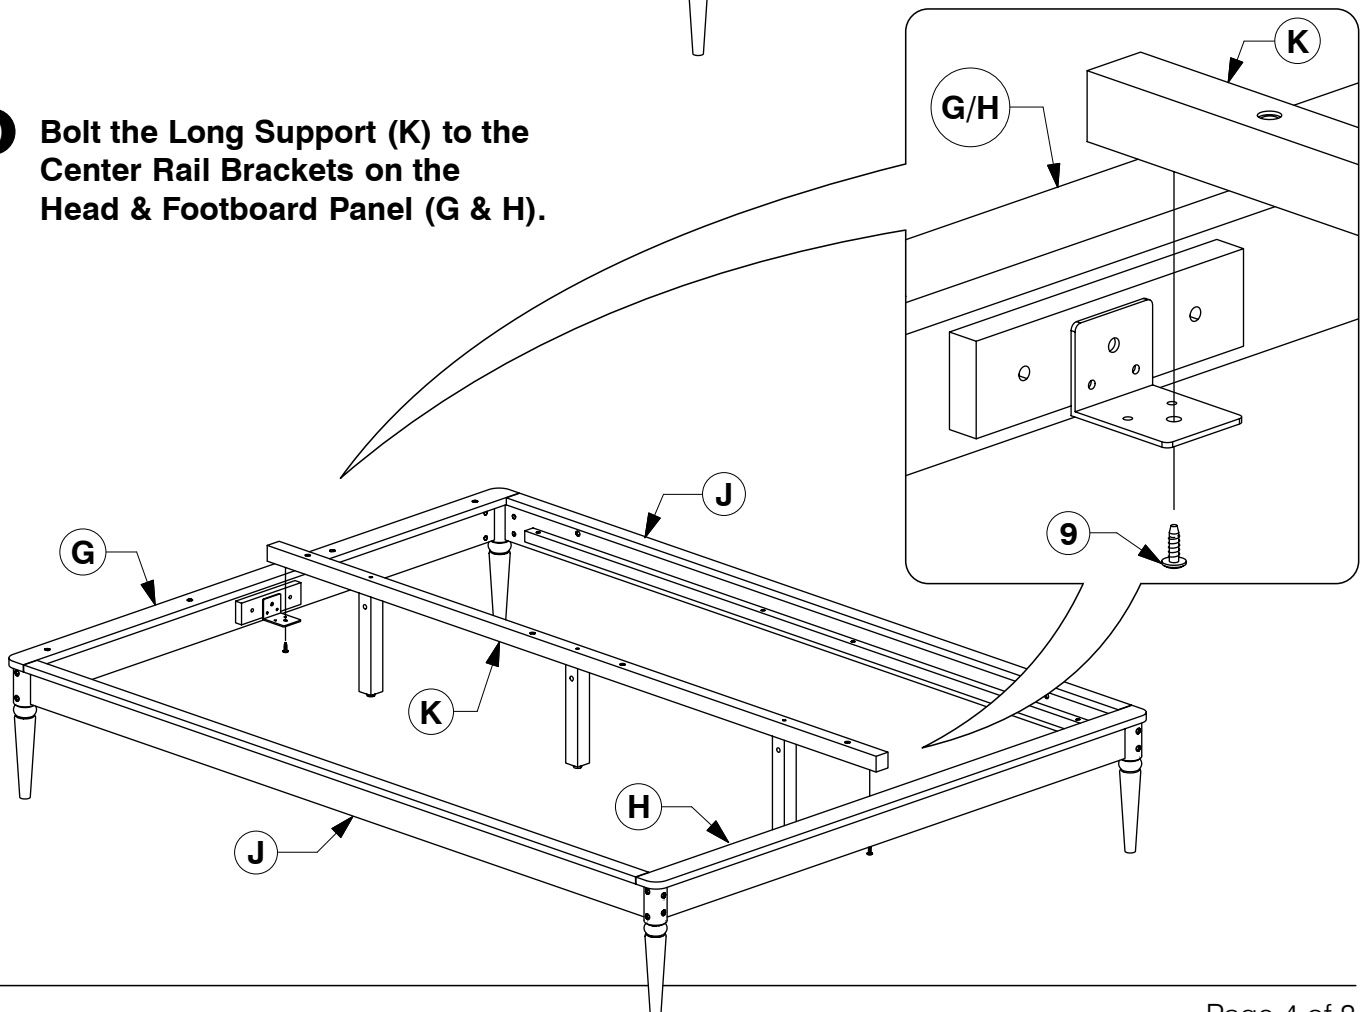

## Assembly Instructions

WI-1220

- 8** Assemble the Side Rail (J) to the Head & Footboard Panel (G & H).

- 9** Bolt the Long Support (K) to the Center Rail Brackets on the Head & Footboard Panel (G & H).