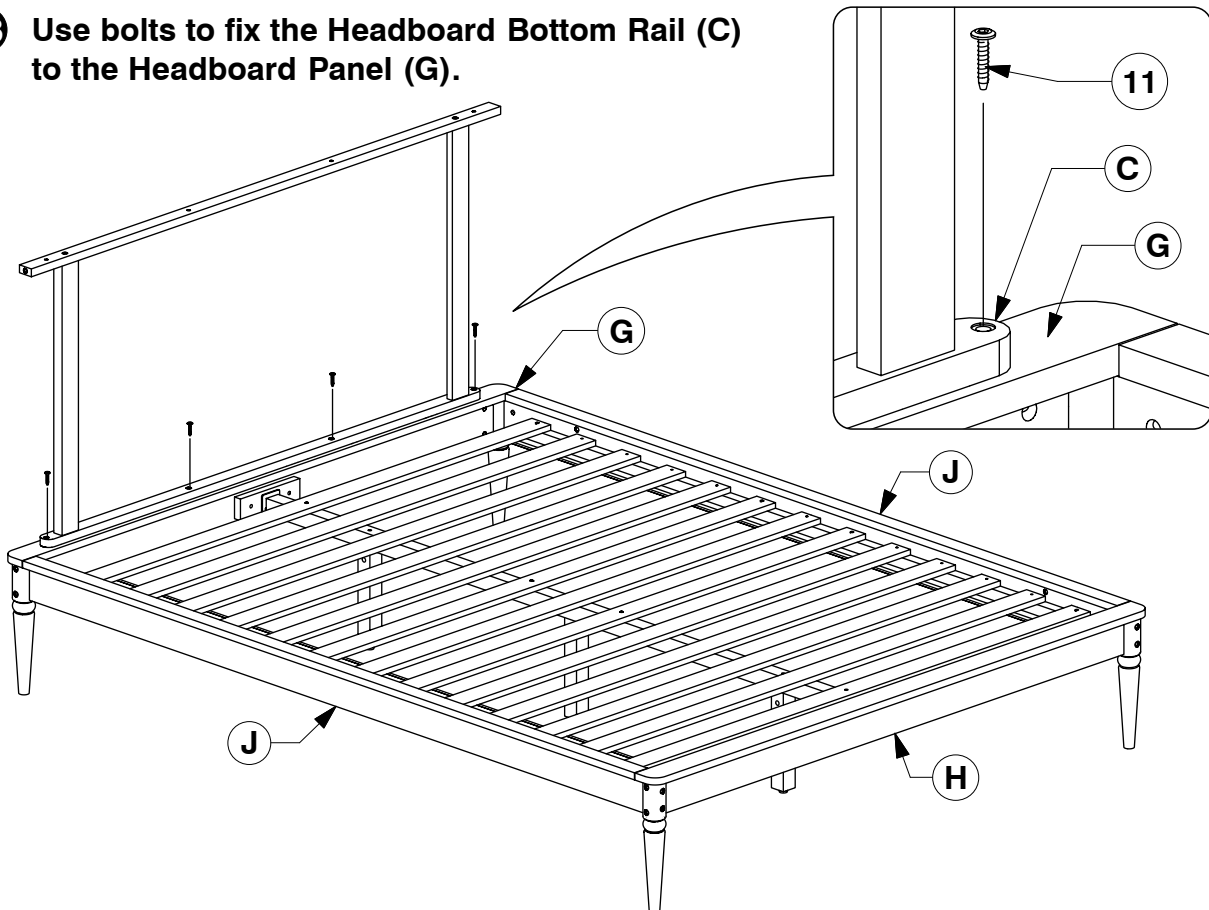

1. **13** Use bolts to fix the Headboard Bottom Rail (C) to the Headboard Panel (G).