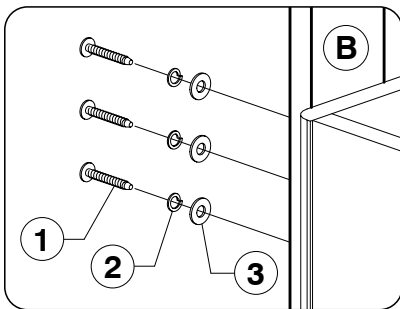

9739 Full / Queen Headboard

Assembly Instructions

WII-1220

1 Parts List

A
Headboard Panel x 1

B
Support Bars x 2

2 Hardware List

1 M6 x 35mm JCB
x 10

2 Spring Washer
x 10

3 Flat Washer
x 10

4 Allen Key
x 1

Note: Do not assemble using power tools. This can cause the bolts to be overtightened

3 Assemble the Support Bars (B) to the Headboard Panel.

4 Assemble the Headboard Panel (A) to the Support Bars (B).