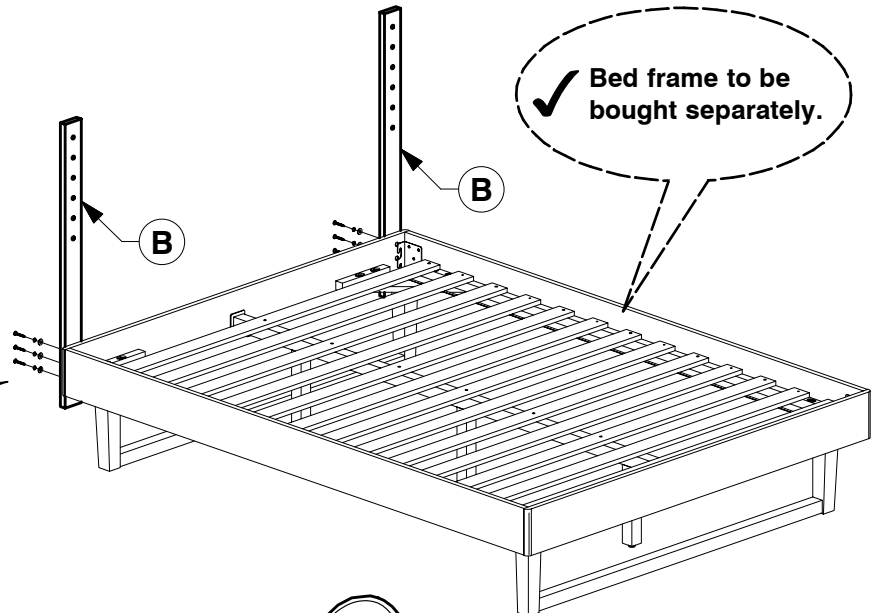

9739 Full / Queen Headboard

Assembly Instructions

WII-1220

1 Parts List

A
Headboard Panel x 1

B
Support Bars x 2

2 Hardware List

1 M6 x 35mm JCB
x 10

2 Spring Washer
x 10

3 Flat Washer
x 10

4 Allen Key
x 1

Note: Do not assemble using power tools. This can cause the bolts to be overtightened

3 Assemble the Support Bars (B) to the Headboard Panel.

4 Assemble the Headboard Panel (A) to the Support Bars (B).