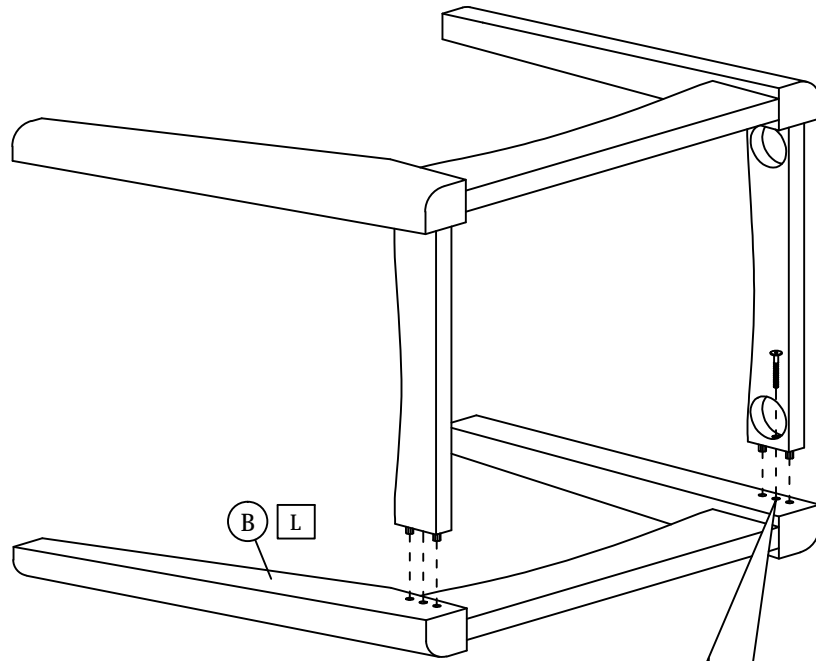

NOTE : THE LIST AND QUANTITY SHOWN ARE FOR 1 UNIT ASSEMBLY.
 Tool needed : Screwdriver & Hammer (not provided).

PART LIST		
ITEM	DESCRIPTION	QTY
A	CHAIR	1 PC
B	LEG (L)	1 PC
C	LEG (R)	1 PC
D	SUPPORT RAIL (LONG)	1 PC
E	SUPPORT RAIL (SHORT)	1 PC

HARDWARE LIST		
ITEM	DESCRIPTION	QTY
1	JCBC Bolt M6 x 50mm 	4 PCS
2	WOOD SCREW M4 x 38mm 	4 PCS
3	WOOD DOWEL M10 x 40mm 	8 PCS
4	M4 ALLEN KEY (BALL SHAPE) 	1 PC

STEP 1

STEP 2

STEP 3

STEP 4

Note : Follow the line drawing to assemble the chair leg.