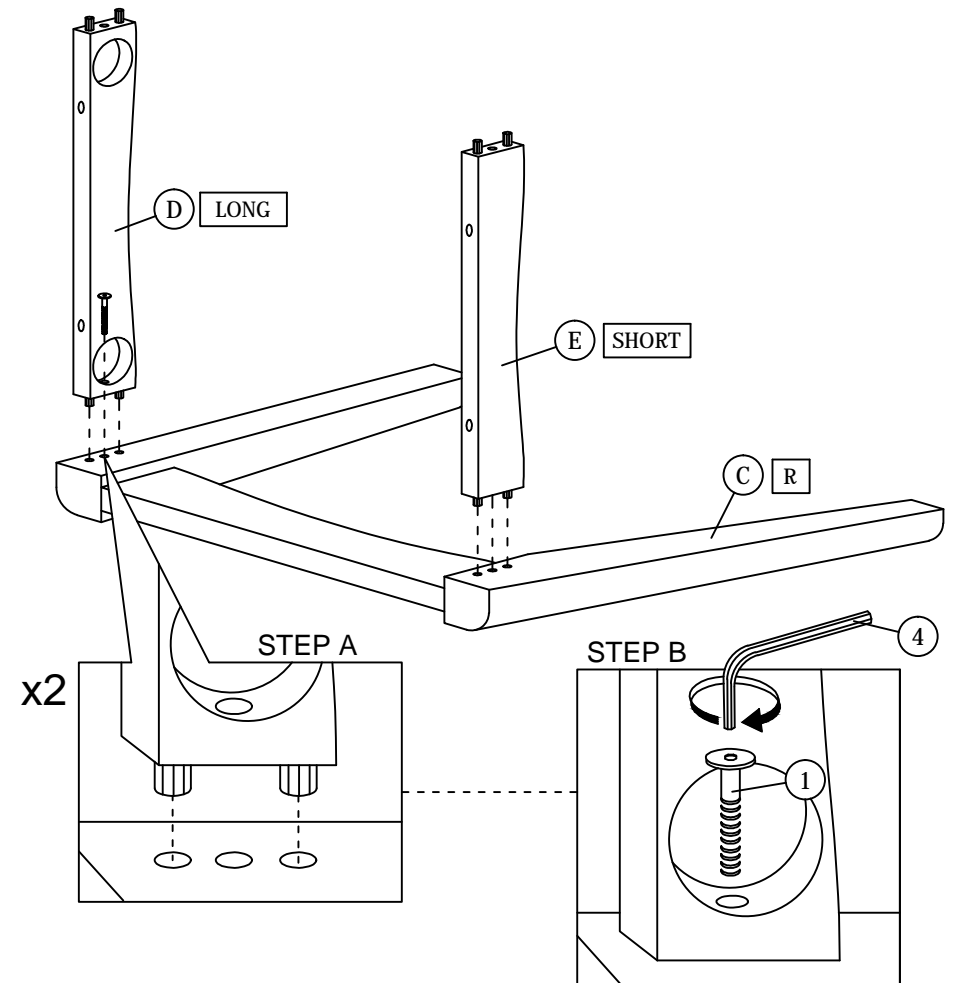

NOTE : THE LIST AND QUANTITY SHOWN ARE FOR 1 UNIT ASSEMBLY.
 Tool needed : Screwdriver & Hammer (not provided).

PART LIST		
ITEM	DESCRIPTION	QTY
A	CHAIR	1 PC
B	LEG (L)	1 PC
C	LEG (R)	1 PC
D	SUPPORT RAIL (LONG)	1 PC
E	SUPPORT RAIL (SHORT)	1 PC

HARDWARE LIST		
ITEM	DESCRIPTION	QTY
1	JCBC Bolt M6 x 50mm 	4 PCS
2	WOOD SCREW M4 x 38mm 	4 PCS
3	WOOD DOWEL M10 x 40mm 	8 PCS
4	M4 ALLEN KEY (BALL SHAPE) 	1 PC

STEP 1

STEP 2

STEP 3

STEP 4

Note : Follow the line drawing to assemble the chair leg.

STEP 5

ASSEMBLY INSTRUCTIONS

Read this instruction carefully. See hardware and furniture part list for guidance. Be sure all parts are complete, before you assemble. Place all wooden furniture parts on a clean and flat soft surface to prevent from being scratched. Follow the figure to start assembling.

NOTE : THE LIST AND QUANTITY SHOWN ARE FOR 1 UNIT ASSEMBLY.

PART LIST		
ITEM	DESCRIPTION	QTY
A	TABLE TOP	1 PC
B	LEGS	4 PCS

PART LIST		
ITEM	DESCRIPTION	QTY
1	JCBC BOLT M6 x 60mm 	8 PCS
2	M6 FLAT WASHER 	8 PCS
3	M6 SPRING WASHER 	8 PCS
4	M4 ALLEN KEY 	1 PC