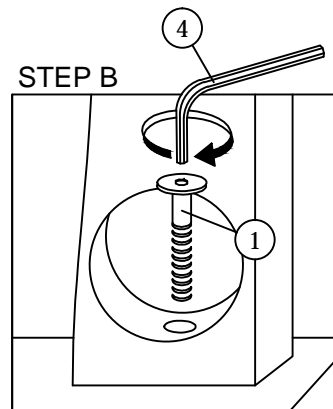

NOTE : THE LIST AND QUANTITY SHOWN ARE FOR 1 UNIT ASSEMBLY.
 Tool needed : Screwdriver & Hammer (not provided).

PART LIST		
ITEM	DESCRIPTION	QTY
A	CHAIR	1 PC
B	LEG (L)	1 PC
C	LEG (R)	1 PC
D	SUPPORT RAIL (LONG)	1 PC
E	SUPPORT RAIL (SHORT)	1 PC

HARDWARE LIST		
ITEM	DESCRIPTION	QTY
1	JCBC Bolt M6 x 50mm 	4 PCS
2	WOOD SCREW M4 x 38mm 	4 PCS
3	WOOD DOWEL M10 x 40mm 	8 PCS
4	M4 ALLEN KEY (BALL SHAPE) 	1 PC

STEP 1

STEP 2

STEP 3

STEP 4

Note : Follow the line drawing to assemble the chair leg.

STEP 5

ASSEMBLY INSTRUCTIONS

Read this instruction carefully. See hardware and furniture part list for guidance. Be sure all parts are complete, before you assemble. Place all wooden furniture parts on a clean and flat soft surface to prevent from being scratched. Follow the figure to start assembling.

NOTE : THE LIST AND QUANTITY SHOWN ARE FOR 1 UNIT ASSEMBLY.

PART LIST		
ITEM	DESCRIPTION	QTY
A	TABLE TOP	1 PC
B	LEGS	4 PCS

PART LIST		
ITEM	DESCRIPTION	QTY
1	JCBC BOLT M6 x 60mm 	8 PCS
2	M6 FLAT WASHER 	8 PCS
3	M6 SPRING WASHER 	8 PCS
4	M4 ALLEN KEY 	1 PC