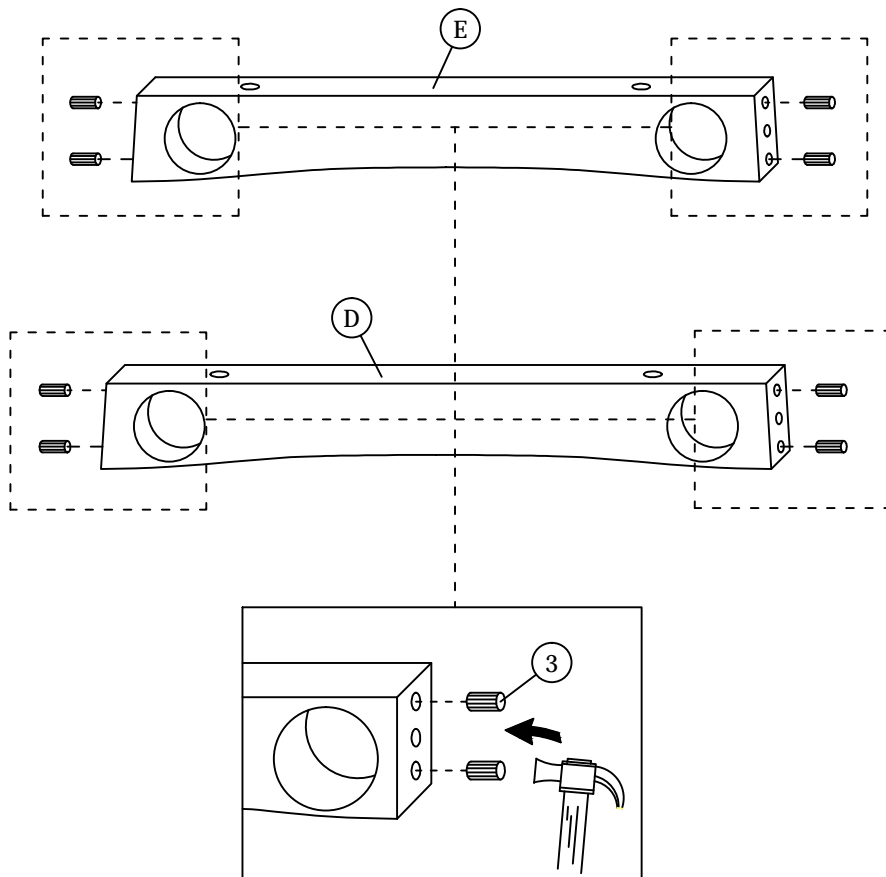

Read this instruction carefully. See hardware and furniture part list for guidance. Be sure all parts are complete, before you assemble. Place all wooden furniture parts on a clean and flat soft surface to prevent from being scratched. Follow the figure to start assembling.

CAUTIONS : 1. Do not FULLY - TIGHTEN the nut or nut bolt until all nut or bolt is ready assembled.
 2. Do not OVER - TIGHTEN the nut or bolt to avoid causing damages to the thread.
 3. Keep all hardware parts out of reach of children.

NOTE : THE LIST AND QUANTITY SHOWN ARE FOR 1 UNIT ASSEMBLY.
 Tool needed : Screwdriver & Hammer (not provided).

PART LIST		
ITEM	DESCRIPTION	QTY
A	CHAIR	1 PC
B	LEG (L)	1 PC
C	LEG (R)	1 PC
D	SUPPORT RAIL (LONG)	1 PC
E	SUPPORT RAIL (SHORT)	1 PC

HARDWARE LIST		
ITEM	DESCRIPTION	QTY
1	JCBC Bolt M6 x 50mm 	4 PCS
2	WOOD SCREW M4 x 38mm 	4 PCS
3	WOOD DOWEL M10 x 40mm 	8 PCS
4	M4 ALLEN KEY (BALL SHAPE) 	1 PC

STEP 1

STEP 2

STEP 3

STEP 4

Note : Follow the line drawing to assemble the chair leg.