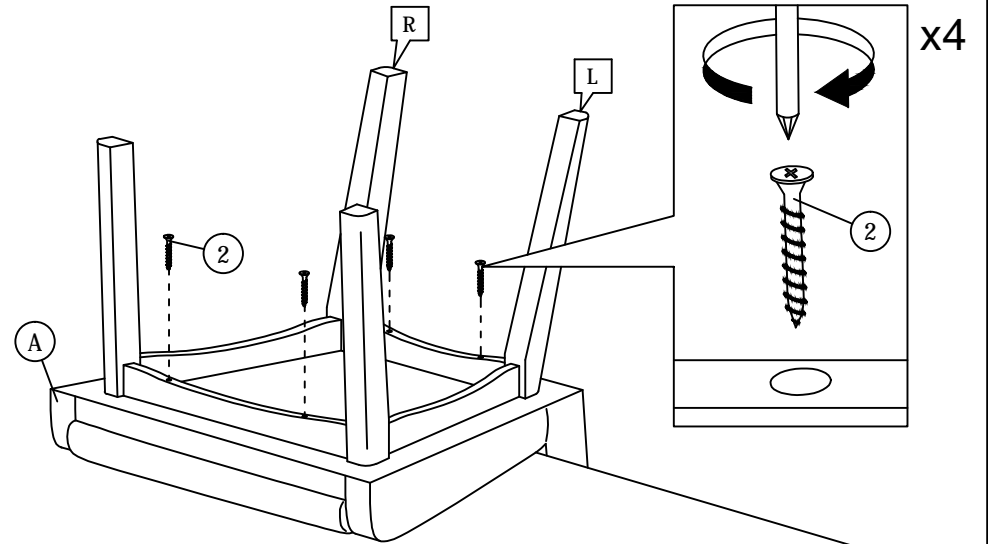

NOTE : THE LIST AND QUANTITY SHOWN ARE FOR 1 UNIT ASSEMBLY.
 Tool needed : Screwdriver & Hammer (not provided).

PART LIST		
ITEM	DESCRIPTION	QTY
A	CHAIR	1 PC
B	LEG (L)	1 PC
C	LEG (R)	1 PC
D	SUPPORT RAIL (LONG)	1 PC
E	SUPPORT RAIL (SHORT)	1 PC

HARDWARE LIST		
ITEM	DESCRIPTION	QTY
1	JCBC Bolt M6 x 50mm 	4 PCS
2	WOOD SCREW M4 x 38mm 	4 PCS
3	WOOD DOWEL M10 x 40mm 	8 PCS
4	M4 ALLEN KEY (BALL SHAPE) 	1 PC

STEP 1

STEP 2

STEP 3

STEP 4

Note : Follow the line drawing to assemble the chair leg.