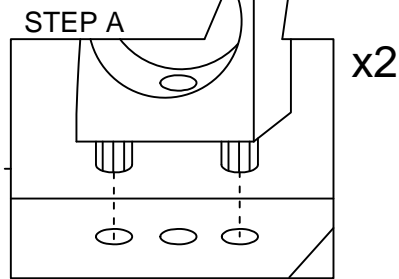

NOTE : THE LIST AND QUANTITY SHOWN ARE FOR 1 UNIT ASSEMBLY.
 Tool needed : Screwdriver & Hammer (not provided).

PART LIST		
ITEM	DESCRIPTION	QTY
A	CHAIR	1 PC
B	LEG (L)	1 PC
C	LEG (R)	1 PC
D	SUPPORT RAIL (LONG)	1 PC
E	SUPPORT RAIL (SHORT)	1 PC

HARDWARE LIST		
ITEM	DESCRIPTION	QTY
1	JCBC Bolt M6 x 50mm 	4 PCS
2	WOOD SCREW M4 x 38mm 	4 PCS
3	WOOD DOWEL M10 x 40mm 	8 PCS
4	M4 ALLEN KEY (BALL SHAPE) 	1 PC

STEP 1

STEP 2

STEP 3

STEP 4

Note : Follow the line drawing to assemble the chair leg.