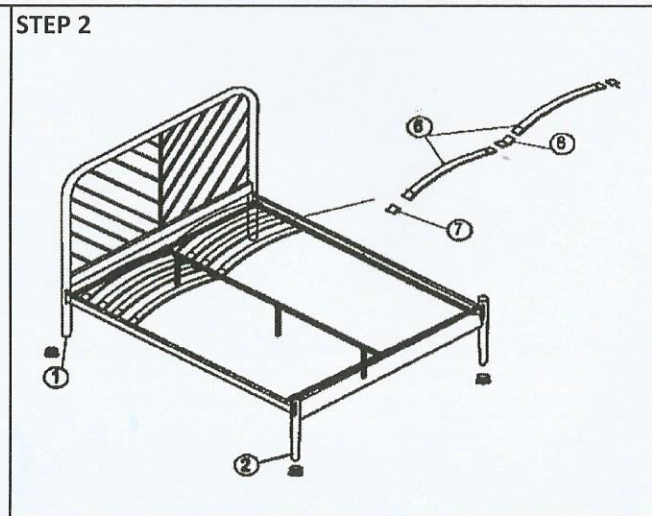

MODEL: TS DORA  
 DESCRIPTION: DOUBLE BED

# ASSEMBLY INSTRUCTION

PART LIST		
NO	DESCRIPTION	QTY
1	HEADBOARD	1 PCS
2	FOOTBOARD	1 PCS
3	SIDE RAIL	2 PCS
4	CROSS BAR	2 PCS
5	SUPPORT LEG	3 PCS
6	BENDWOOD SLAT	22 PCS
7	END CAP	22 PCS
8	MIDDLE CAP	11 PCS
9	CENTRE BAR	1 PCS