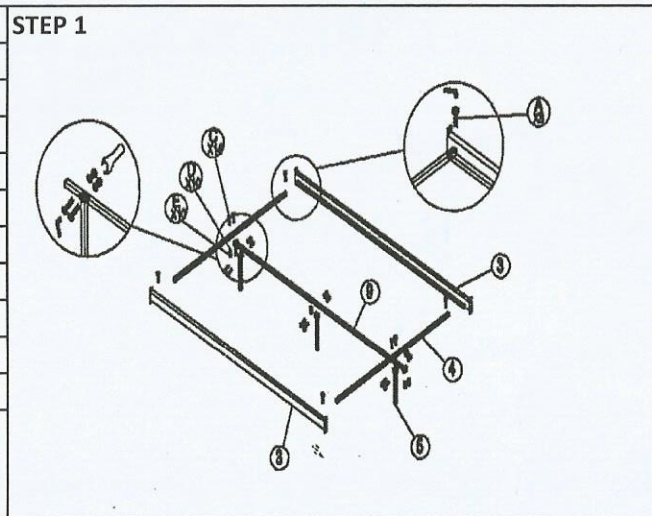

MODEL: TS DORA  
 DESCRIPTION: DOUBLE BED

# ASSEMBLY INSTRUCTION

PART LIST		
NO	DESCRIPTION	QTY
1	HEADBOARD	1 PCS
2	FOOTBOARD	1 PCS
3	SIDE RAIL	2 PCS
4	CROSS BAR	2 PCS
5	SUPPORT LEG	3 PCS
6	BENDWOOD SLAT	22 PCS
7	END CAP	22 PCS
8	MIDDLE CAP	11 PCS
9	CENTRE BAR	1 PCS

PART LIST		
NO	DESCRIPTION	QTY
A	JCBC (M6 X 20)	8 PCS
B	JCBC (M6 X 35)	14 PCS
C	M6 WASHER	10 PCS
D	M6 HEXNUT	10 PCS
E	M4 ALLENKEY	1 PC
F	M10 WRENCH	1 PC
G	25 MM ROUND CAP	4 PCS