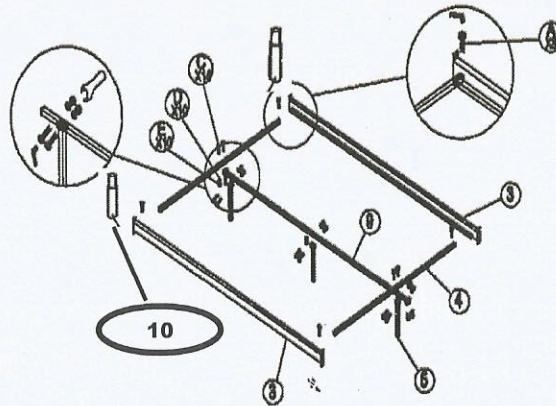

MODEL: TS ALVA  
 DESCRIPTION: DOUBLE BED

# ASSEMBLY INSTRUCTION

PART LIST		
NO	DESCRIPTION	QTY
1	HEADBOARD	1 PCS
2	FOOTBOARD	1 PCS
3	SIDE RAIL	2 PCS
4	CROSS BAR	2 PCS
5	SUPPORT LEG	3 PCS
6	BENDWOOD SLAT	26 PCS
7	END CAP	26 PCS
8	MIDDLE CAP	13 PCS
9	CENTRE BAR	1 PCS
10	HEADBOARD JOIN	2 PCS

STEP 1

STEP 2

PART LIST		
NO	DESCRIPTION	QTY
A	JCBC (M6 X 20)	6 pcs
B	JCBC (M6 X 35)	14 PCS
C	M6 WASHER	12 PCS
D	M6 HEXNUT	12 PCS
E	M4 ALLENKEY	1 PC
F	M10 WRENCH	1 PC
G	38 MM ROUND CAP	4 PCS
H	JCBC (M6 X 50)	2 PCS