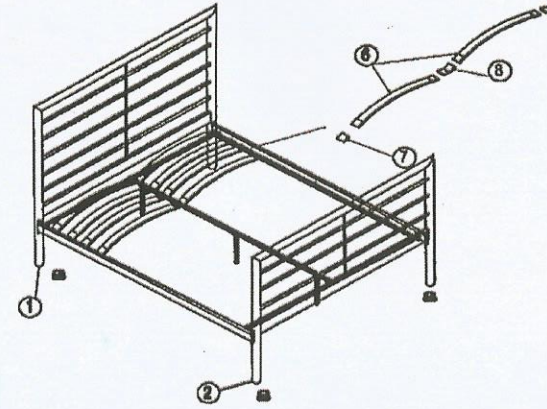

MODEL: TS ALVA  
 DESCRIPTION: DOUBLE BED

# ASSEMBLY INSTRUCTION

PART LIST		
NO	DESCRIPTION	QTY
1	HEADBOARD	1 PCS
2	FOOTBOARD	1 PCS
3	SIDE RAIL	2 PCS
4	CROSS BAR	2 PCS
5	SUPPORT LEG	3 PCS
6	BENDWOOD SLAT	26 PCS
7	END CAP	26 PCS
8	MIDDLE CAP	13 PCS
9	CENTRE BAR	1 PCS
10	HEADBOARD JOIN	2 PCS

STEP 1

STEP 2

PART LIST		
NO	DESCRIPTION	QTY
A	JCBC (M6 X 20)	6 pcs
B	JCBC (M6 X 35)	14 PCS
C	M6 WASHER	12 PCS
D	M6 HEXNUT	12 PCS
E	M4 ALLENKEY	1 PC
F	M10 WRENCH	1 PC
G	38 MM ROUND CAP	4 PCS
H	JCBC (M6 X 50)	2 PCS