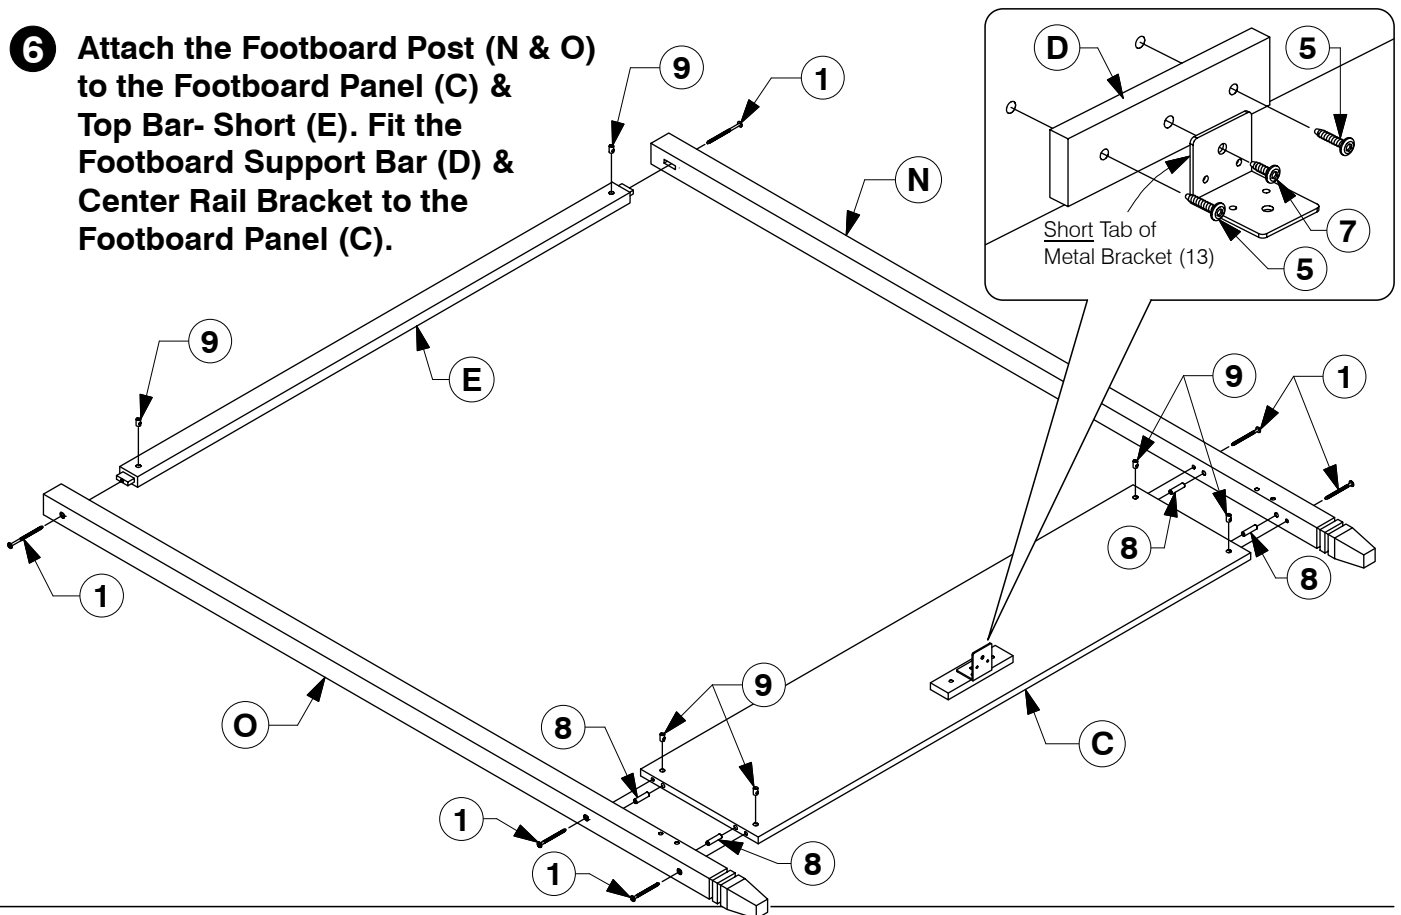

1. **6** Attach the Footboard Post (N & O) to the Footboard Panel (C) & Top Bar- Short (E). Fit the Footboard Support Bar (D) & Center Rail Bracket to the Footboard Panel (C).