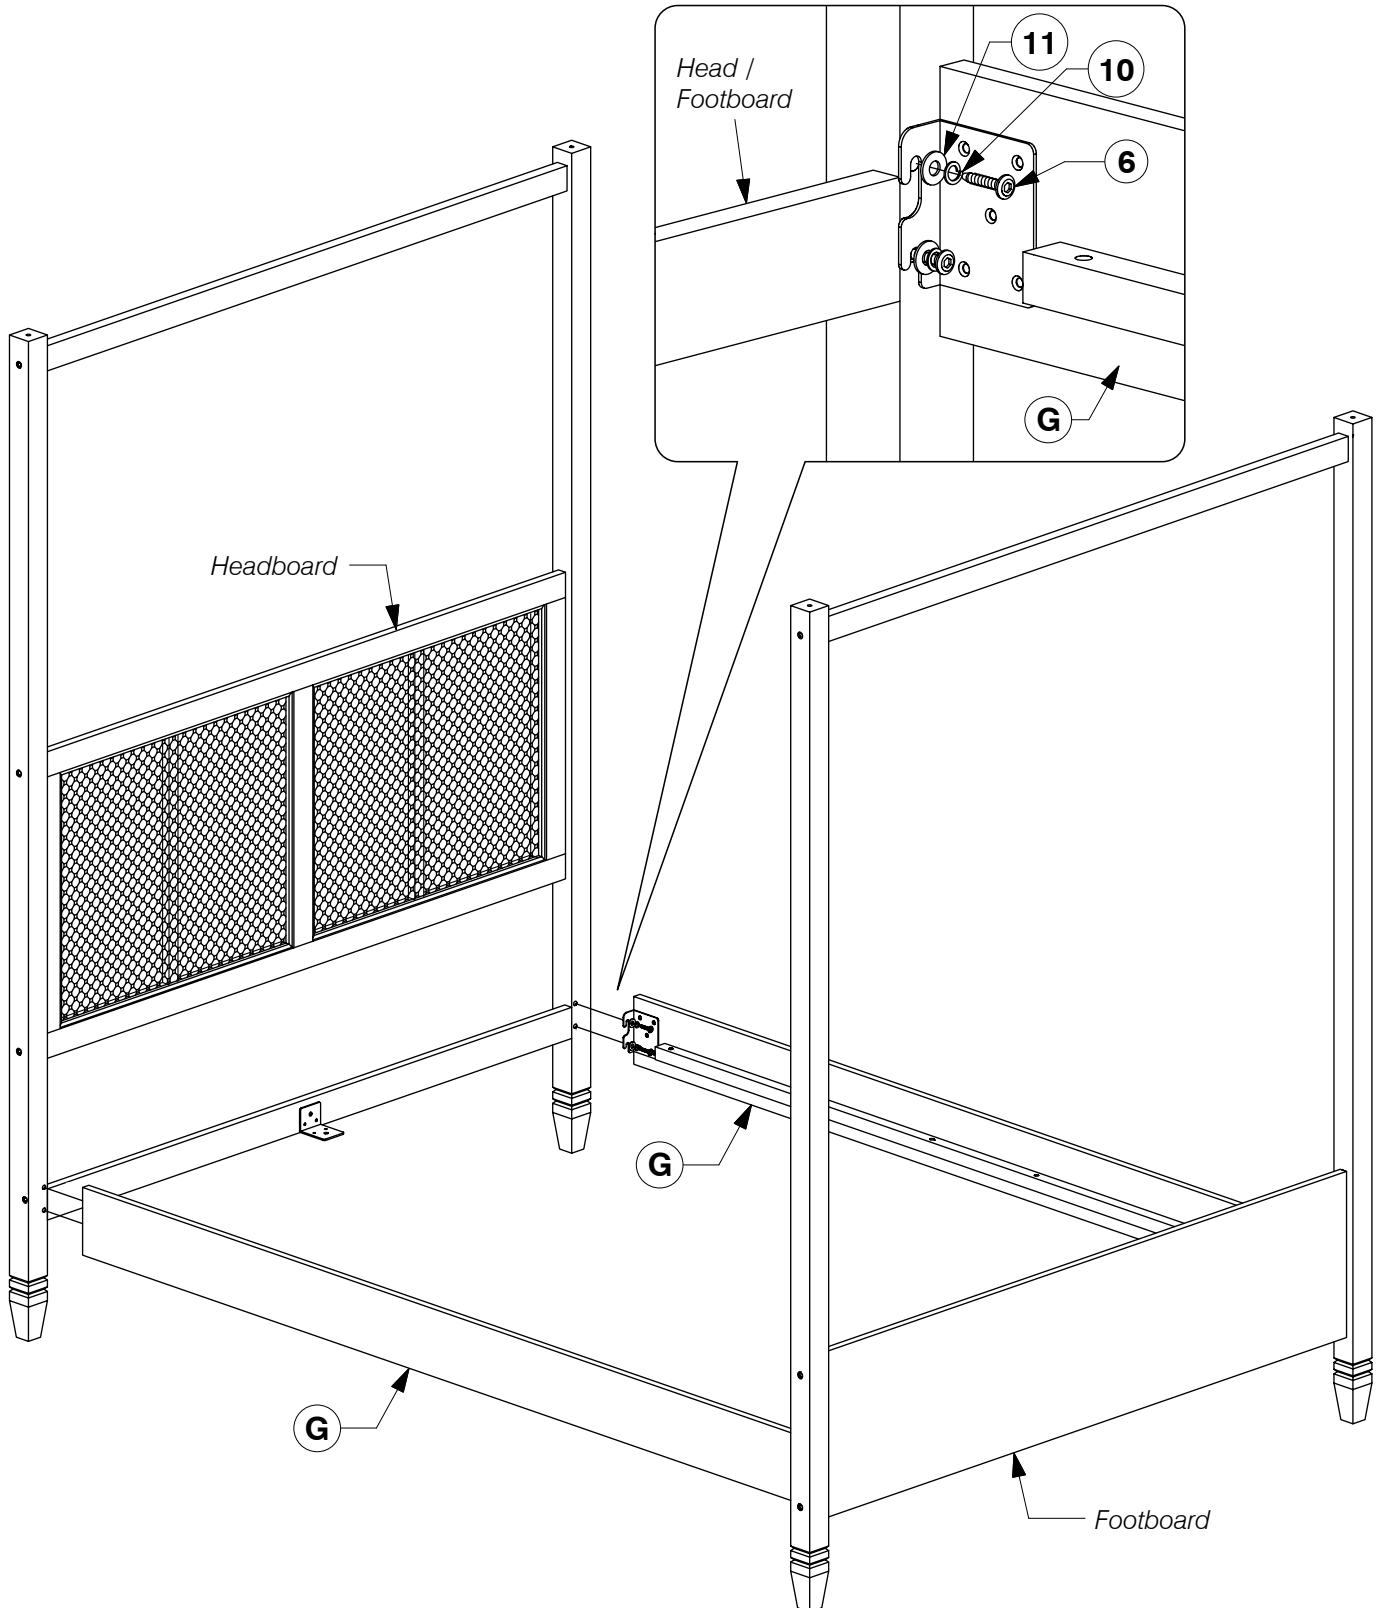

13 Center Rail
Bracket x 2

14 Allen Key
x 1

15 Adjustable
Foot x 3

4 Assemble the Support Leg (J) to the Long Support (H).

0021-3 Canopy Queen Bed

Assembly Instructions

WI-0820

- 5** Attach the Headboard Post (L & M) to the Headboard Panel (A), Headboard Support (B) & Top Bar- Short (E). Fit the Center Rail Bracket to the Headboard Support (B).

- 6** Attach the Footboard Post (N & O) to the Footboard Panel (C) & Top Bar- Short (E). Fit the Footboard Support Bar (D) & Center Rail Bracket to the Footboard Panel (C).

0021-3 Canopy Queen Bed

Assembly Instructions

WI-0820

7 Assemble the Side Rail (G) to the Head / Footboard.

0021-3 Canopy Queen Bed

Assembly Instructions

WI-0820

- 8** Bolt the Long Support (H) to the Center Rail Brackets on the Head / Footboard.

0021-3 Canopy Queen Bed