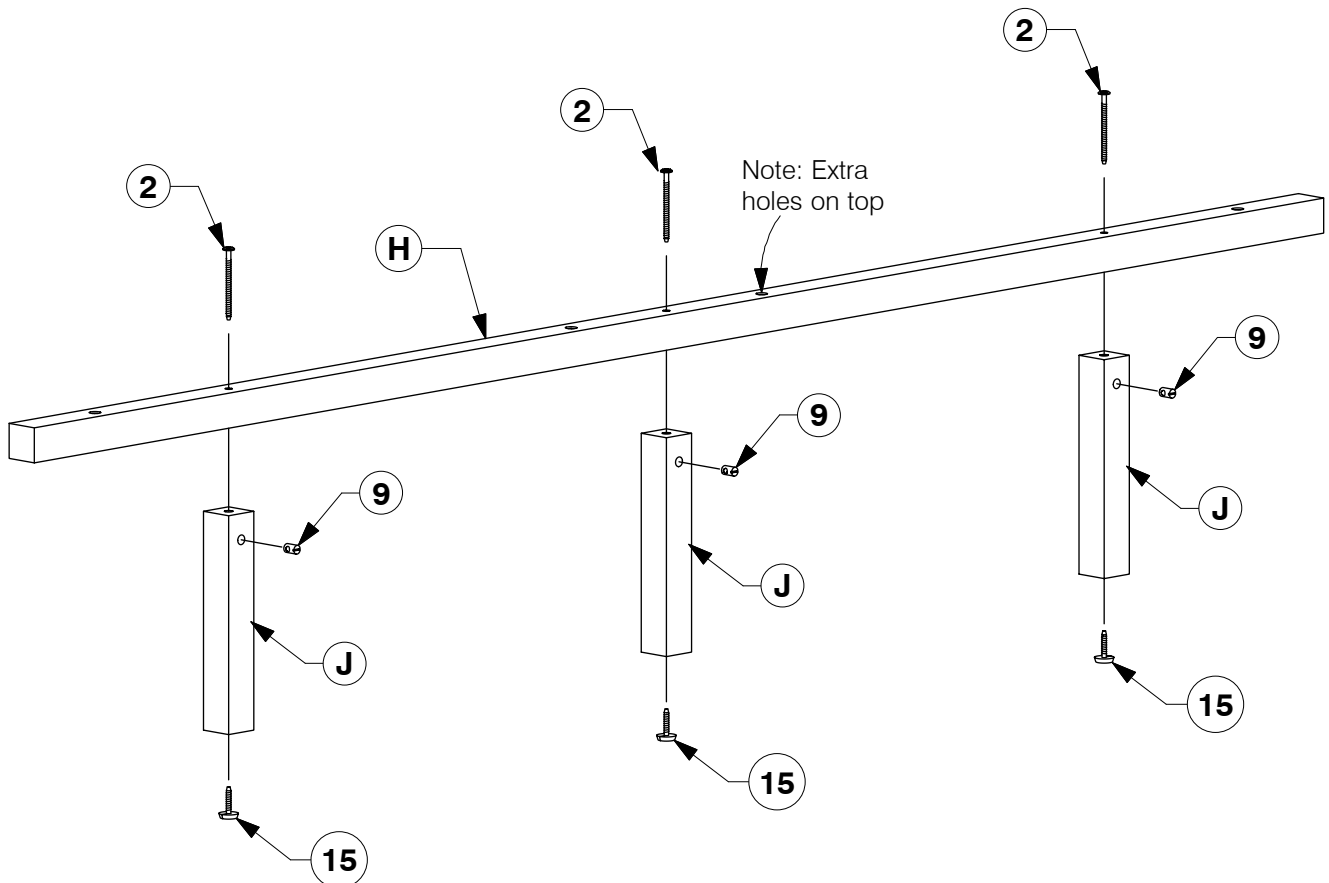

13 Center Rail
Bracket x 2

14 Allen Key
x 1

15 Adjustable
Foot x 3

4 Assemble the Support Leg (J) to the Long Support (H).

0021-3 Canopy Queen Bed

Assembly Instructions

WI-0820

- 5** Attach the Headboard Post (L & M) to the Headboard Panel (A), Headboard Support (B) & Top Bar- Short (E). Fit the Center Rail Bracket to the Headboard Support (B).