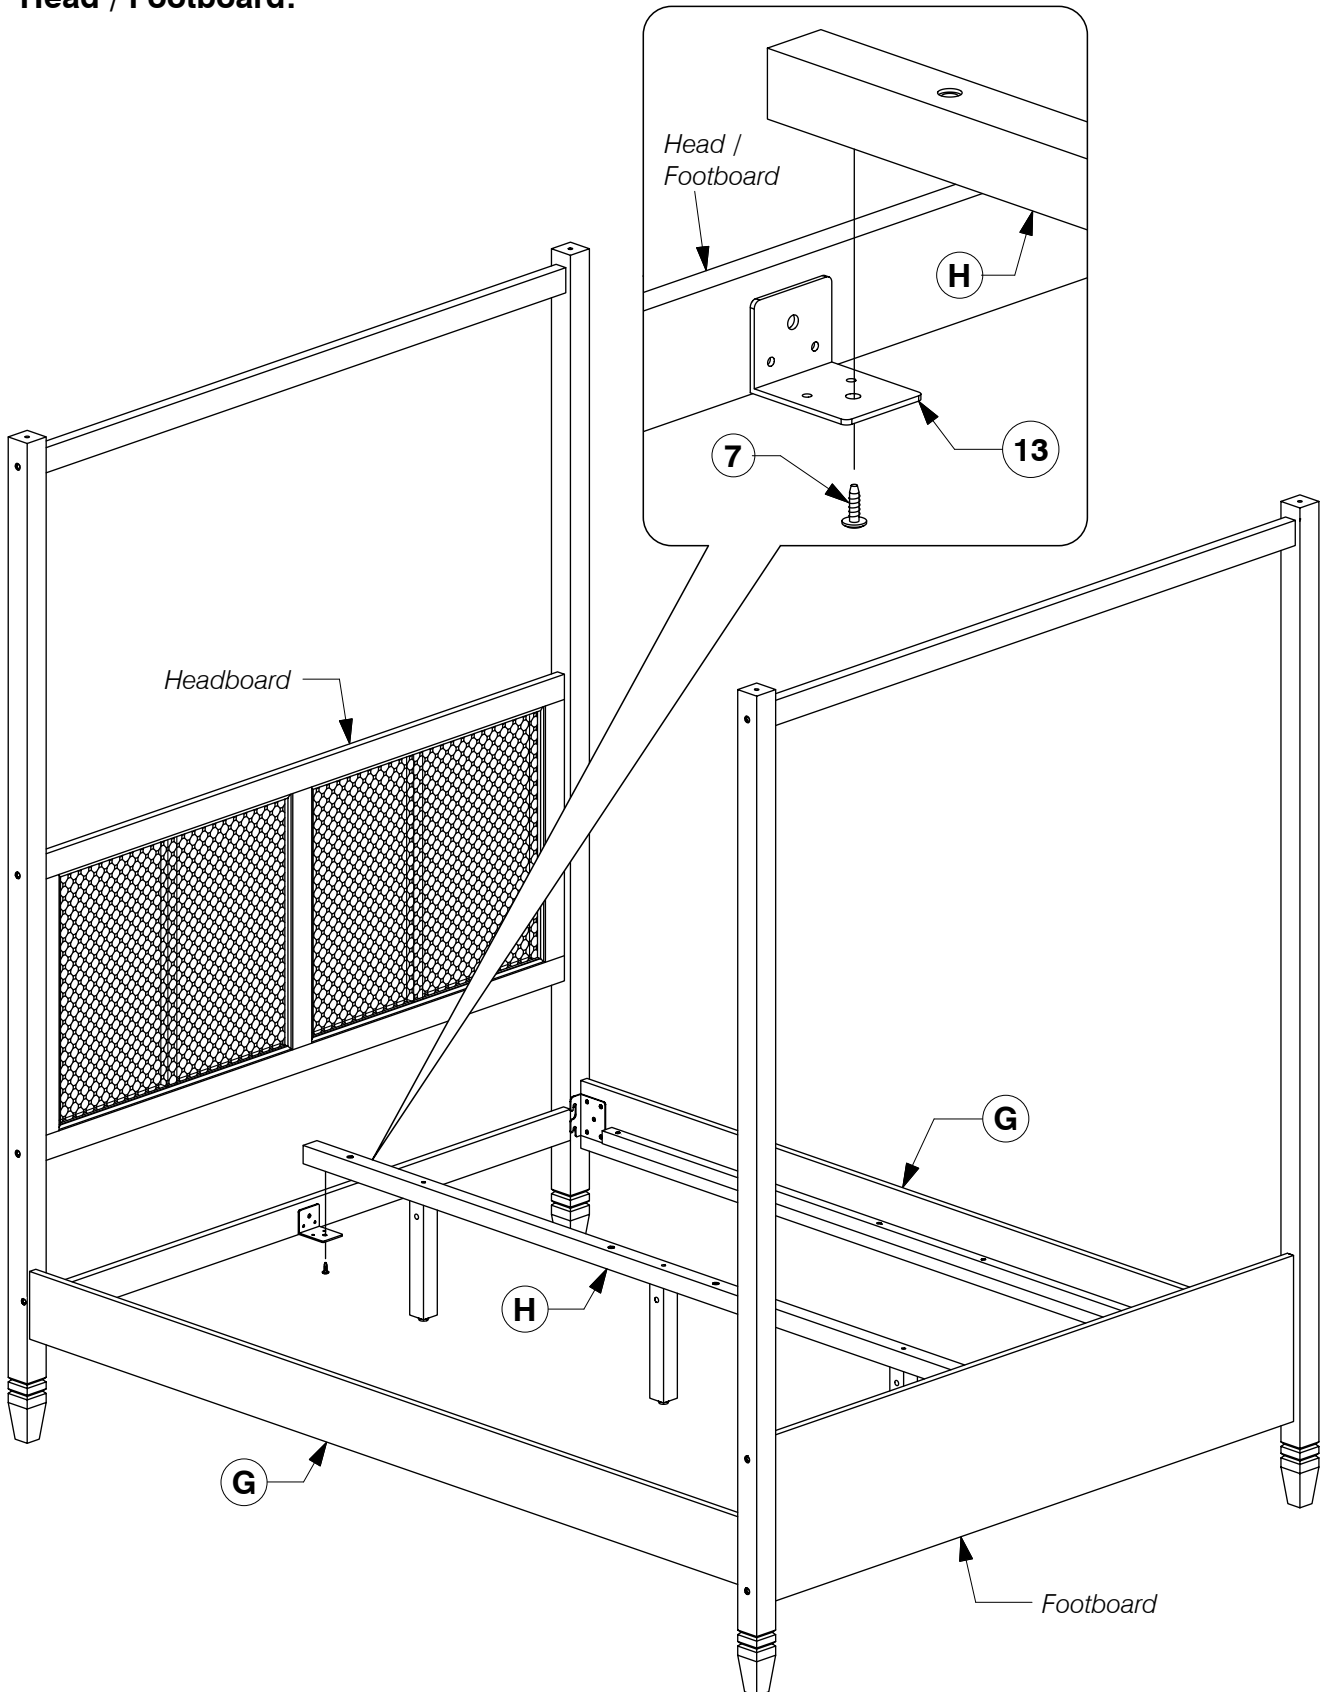

- 6** Attach the Footboard Post (N & O) to the Footboard Panel (C) & Top Bar- Short (E). Fit the Footboard Support Bar (D) & Center Rail Bracket to the Footboard Panel (C).

0021-3 Canopy Queen Bed

Assembly Instructions

WI-0820

7 Assemble the Side Rail (G) to the Head / Footboard.

0021-3 Canopy Queen Bed

Assembly Instructions

WI-0820

- 8** Bolt the Long Support (H) to the Center Rail Brackets on the Head / Footboard.

0021-3 Canopy Queen Bed

Assembly Instructions

WI-0820

- 9** Bolt & screw the Bed Slats (K) to the Side Rail (G).

0021-3 Canopy Queen Bed

Assembly Instructions

WI-0820

- 10** Fit the Top Bar- Long (F) on top of the Head / Footboard Post.