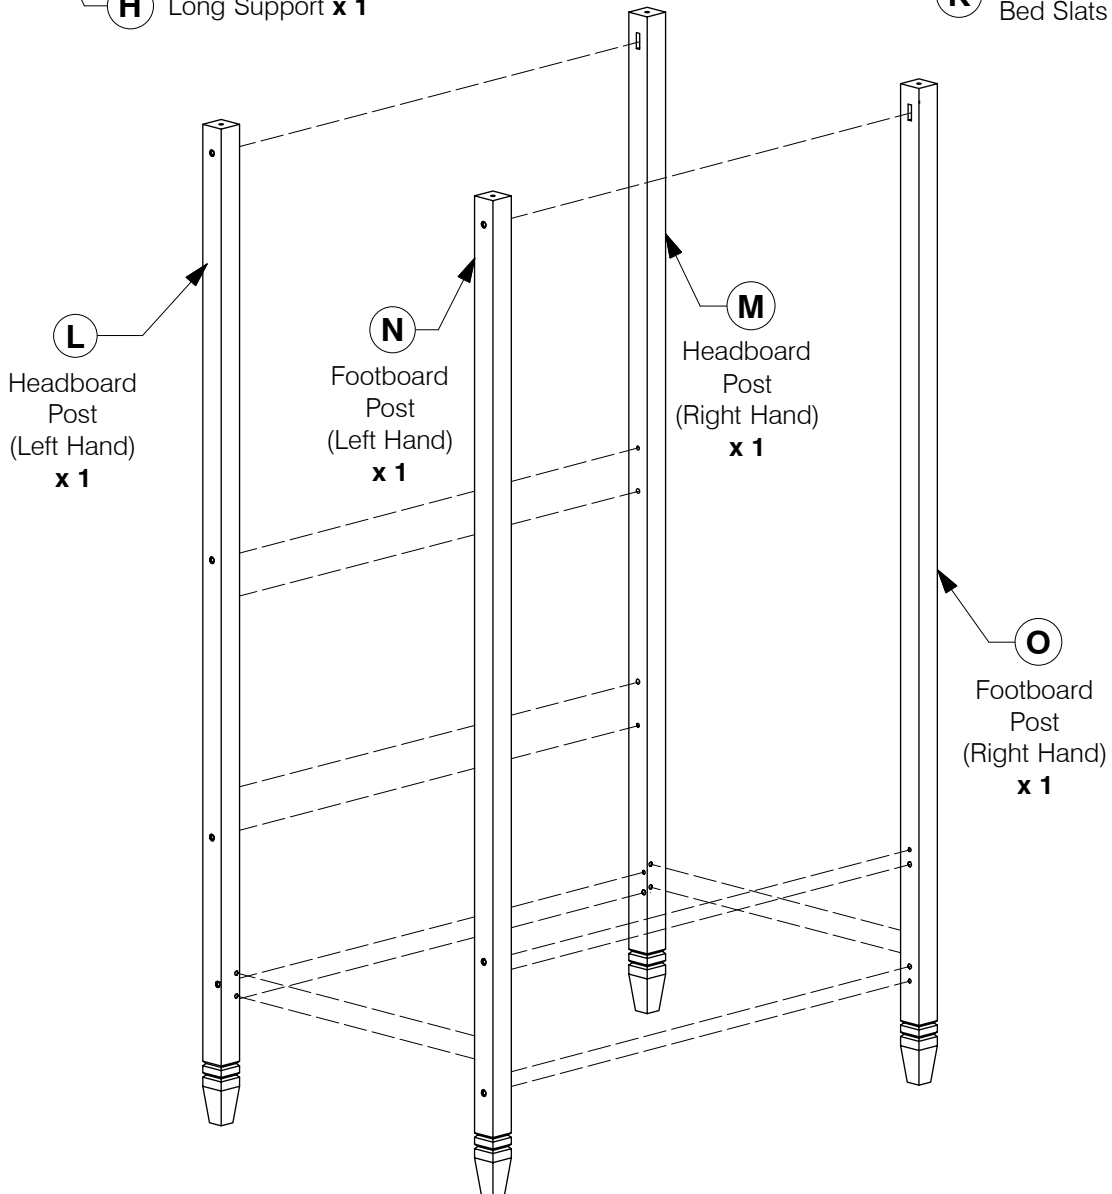

0021-3 Canopy Queen Bed

Assembly Instructions

WI-0820

1 Assembled View

Note: Do not assemble using power tools. This can cause the bolts to be overtightened

2 Parts List

Parts in Box A:

A Headboard Panel x 1

B Headboard Support x 1

C Footboard Panel x 1

D Footboard Support Bar x 1

0021-3 Canopy Queen Bed

Assembly Instructions

WI-0820

2 Parts List

Parts in Box B:

0021-3 Canopy Queen Bed

Assembly Instructions

WI-0820

3 Hardware List

1 M6 x 100mm JCB
x 14

2 M6 x 90mm JCB
x 3

3 M6 x 50mm JCB
x 4

4 M6 x 40mm JCB
x 12

13 Center Rail
Bracket x 2

14 Allen Key
x 1

15 Adjustable
Foot x 3

4 Assemble the Support Leg (J) to the Long Support (H).

0021-3 Canopy Queen Bed

Assembly Instructions

WI-0820

- 5** Attach the Headboard Post (L & M) to the Headboard Panel (A), Headboard Support (B) & Top Bar- Short (E). Fit the Center Rail Bracket to the Headboard Support (B).