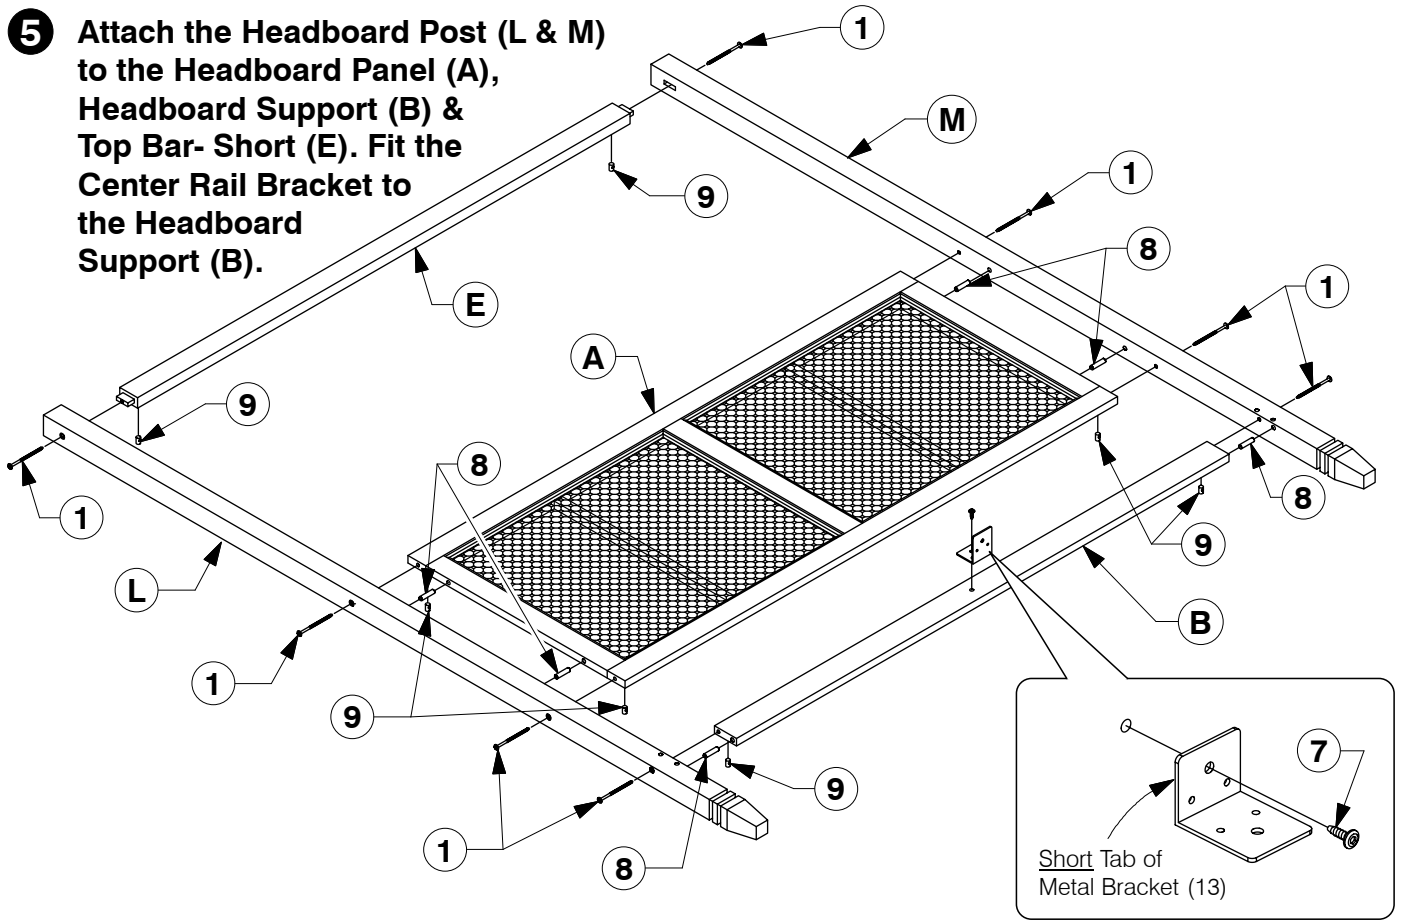

13 Center Rail
Bracket x 2

14 Allen Key
x 1

15 Adjustable
Foot x 3

4 Assemble the Support Leg (J) to the Long Support (H).

0021-3 Canopy Queen Bed

Assembly Instructions

WI-0820

- 5** Attach the Headboard Post (L & M) to the Headboard Panel (A), Headboard Support (B) & Top Bar- Short (E). Fit the Center Rail Bracket to the Headboard Support (B).