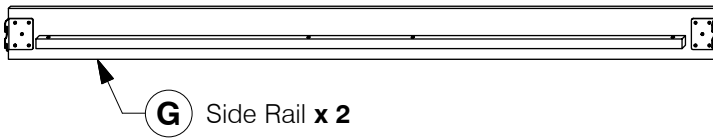

0021-3 Canopy Queen Bed

Assembly Instructions

WI-0820

1 Assembled View

Note: Do not assemble using power tools. This can cause the bolts to be overtightened

2 Parts List

Parts in Box A:

A Headboard Panel x 1

B Headboard Support x 1

C Footboard Panel x 1

D Footboard Support Bar x 1

0021-3 Canopy Queen Bed

Assembly Instructions

WI-0820

2 Parts List

Parts in Box B:

0021-3 Canopy Queen Bed

Assembly Instructions

WI-0820

3 Hardware List

1 M6 x 100mm JCB
x 14

2 M6 x 90mm JCB
x 3

3 M6 x 50mm JCB
x 4

4 M6 x 40mm JCB
x 12