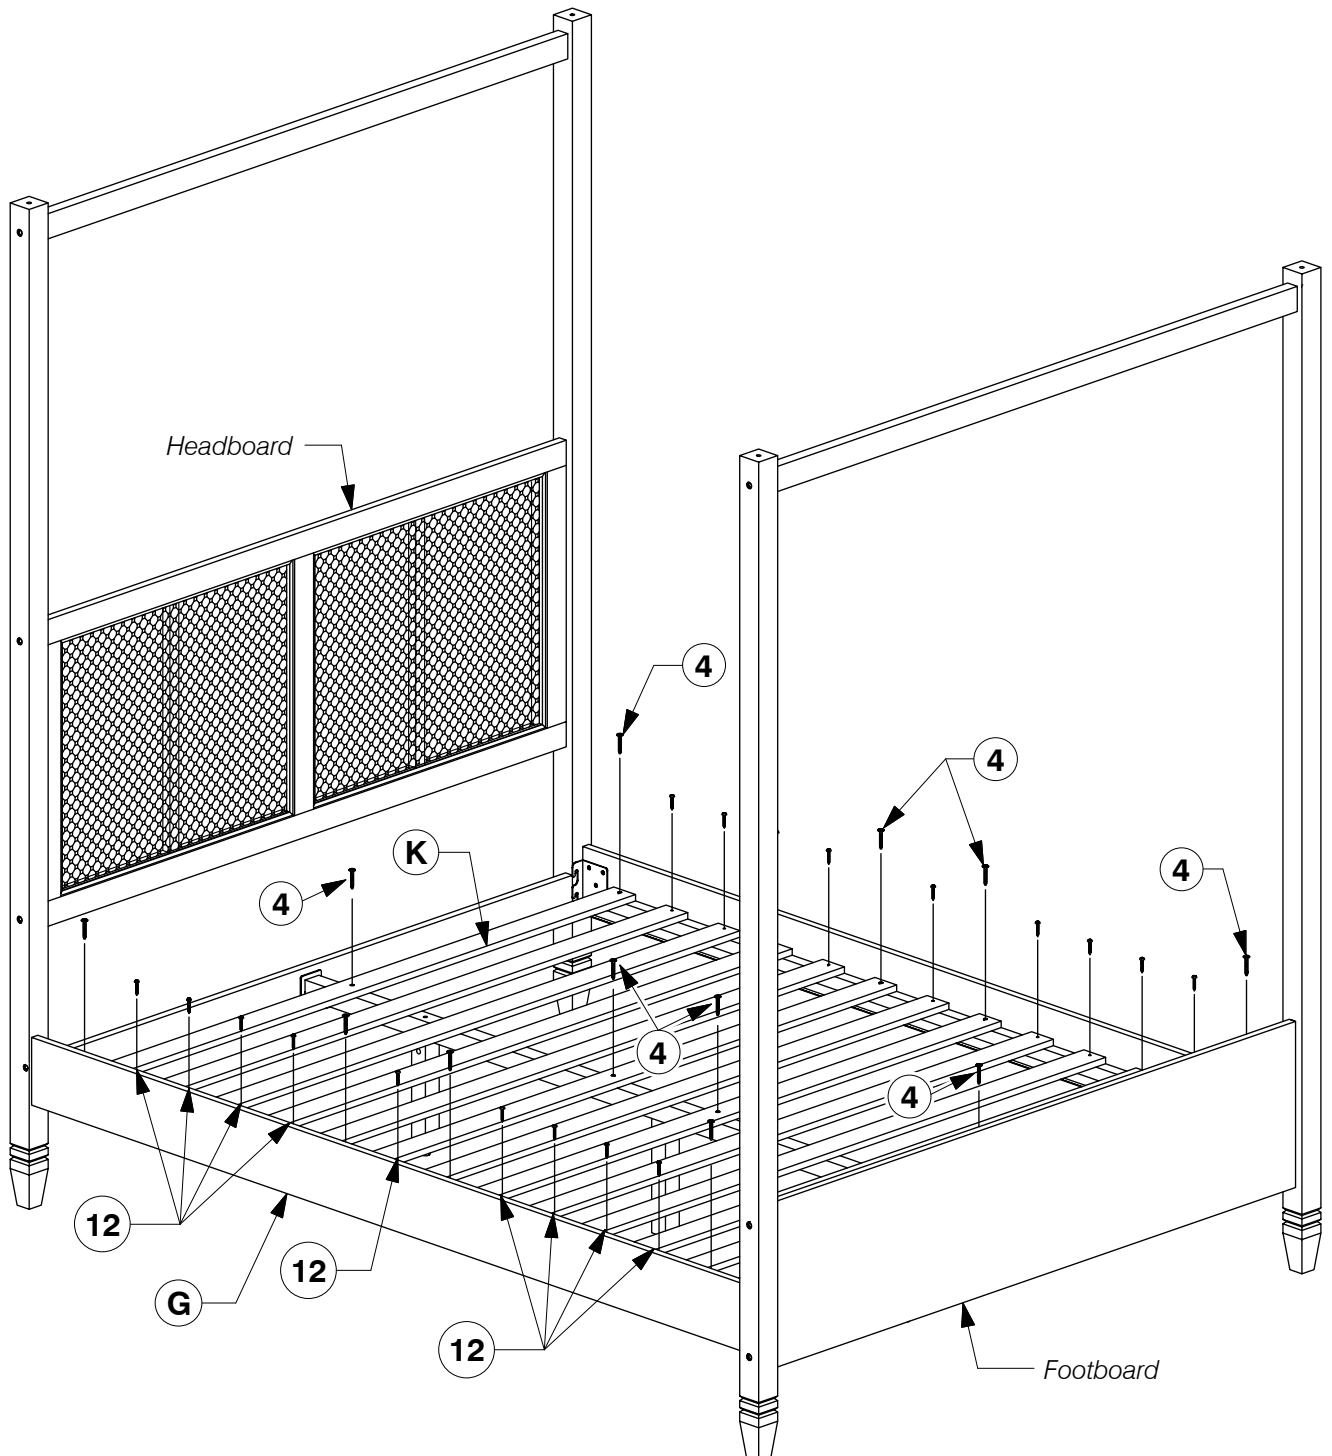

- 6** Attach the Footboard Post (N & O) to the Footboard Panel (C) & Top Bar- Short (E). Fit the Footboard Support Bar (D) & Center Rail Bracket to the Footboard Panel (C).

0021-3 Canopy Queen Bed

Assembly Instructions

WI-0820

7 Assemble the Side Rail (G) to the Head / Footboard.

0021-3 Canopy Queen Bed

Assembly Instructions

WI-0820

- 8** Bolt the Long Support (H) to the Center Rail Brackets on the Head / Footboard.

0021-3 Canopy Queen Bed

Assembly Instructions

WI-0820

- 9** Bolt & screw the Bed Slats (K) to the Side Rail (G).

0021-3 Canopy Queen Bed

Assembly Instructions

WI-0820

- 10** Fit the Top Bar- Long (F) on top of the Head / Footboard Post.