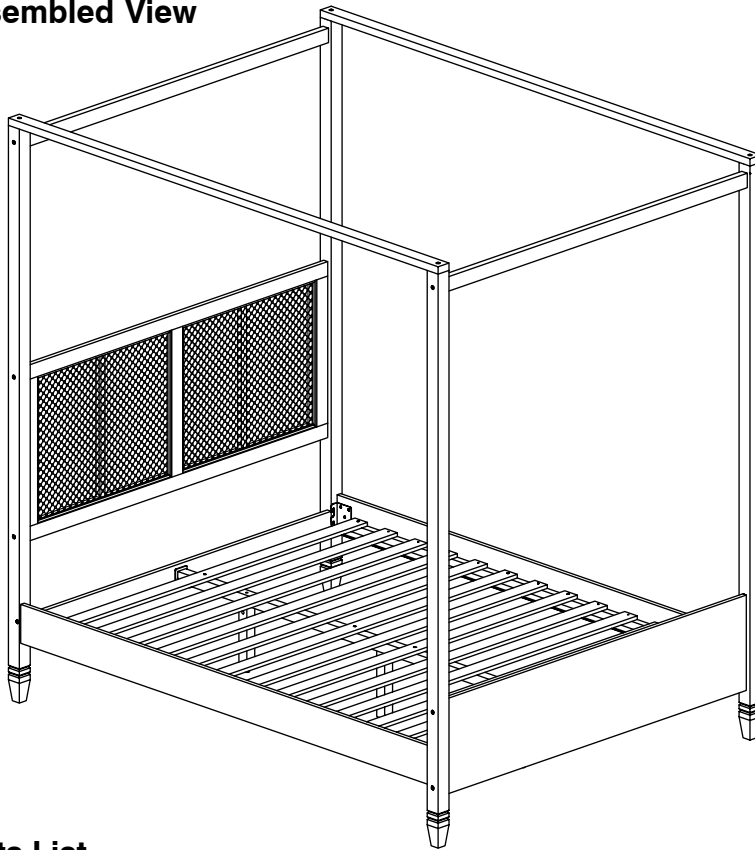

0021-3 Canopy Queen Bed

Assembly Instructions

WI-0820

1 Assembled View

Note: Do not assemble using power tools. This can cause the bolts to be overtightened

2 Parts List

Parts in Box A:

A Headboard Panel x 1

B Headboard Support x 1

C Footboard Panel x 1

D Footboard Support Bar x 1

0021-3 Canopy Queen Bed

Assembly Instructions

WI-0820

2 Parts List

Parts in Box B: