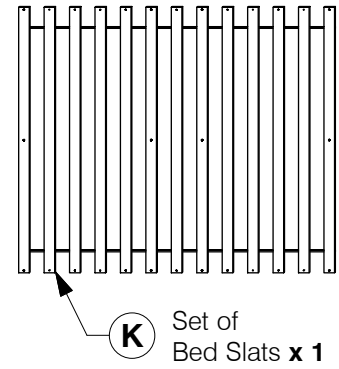

0021-3 Canopy Queen Bed

Assembly Instructions

WI-0820

1 Assembled View

Note: Do not assemble using power tools. This can cause the bolts to be overtightened

2 Parts List

Parts in Box A:

A Headboard Panel x 1

B Headboard Support x 1

C Footboard Panel x 1

D Footboard Support Bar x 1

0021-3 Canopy Queen Bed

Assembly Instructions

WI-0820

2 Parts List

Parts in Box B:

0021-3 Canopy Queen Bed

Assembly Instructions

WI-0820

3 Hardware List

1 M6 x 100mm JCB
x 14

2 M6 x 90mm JCB
x 3

3 M6 x 50mm JCB
x 4

4 M6 x 40mm JCB
x 12