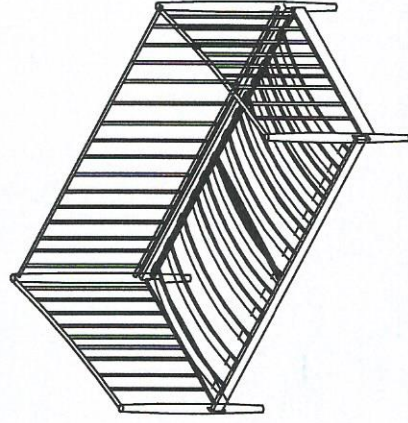

ASSEMBLY INSTRUCTION

MODEL: TS

DESCRIPTION: HANNA DAY BED

PART LIST

NO	DESCRIPTION	QTY
1	SIDE FENCE	2 PCS
2	BACK FENCE	1 PCS
3	SIDE RAIL	2 PCS
4	BEND WOOD	11 PCS
5	CENTER	1 PCS
6	END CAPINF	22 PCS

STEP 1

STEP 2

STEP 3

FULL SET UP

HARDWARE LIST

NO	DESCRIPTION	QTY
A	JCBC (M6X20)	14 PCS
B	JCBC (M6X45)	2 PCS
C	ALLEN KEY	1 PCS
D	M6 WASHER	2 PCS
E	M6 HEX NUT	2 PCS
F	M10 WRENCH	1 PCS