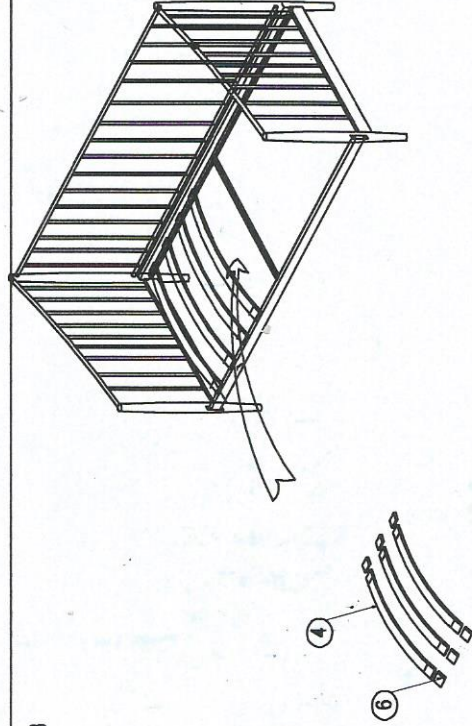

ASSEMBLY INSTRUCTION

MODEL: TS

DESCRIPTION: HANNA DAY BED

PART LIST

NO	DESCRIPTION	QTY
1	SIDE FENCE	2 PCS
2	BACK FENCE	1 PCS
3	SIDE RAIL	2 PCS
4	BEND WOOD	11 PCS
5	CENTER	1 PCS
6	END CAPINF	22 PCS

STEP 1

STEP 2

STEP 3

FULL SET UP

HARDWARE LIST

NO	DESCRIPTION	QTY
A	JCBC (M6X20)	14 PCS
B	JCBC (M6X45)	2 PCS
C	ALLEN KEY	1 PCS
D	M6 WASHER	2 PCS
E	M6 HEX NUT	2 PCS
F	M10 WRENCH	1 PCS