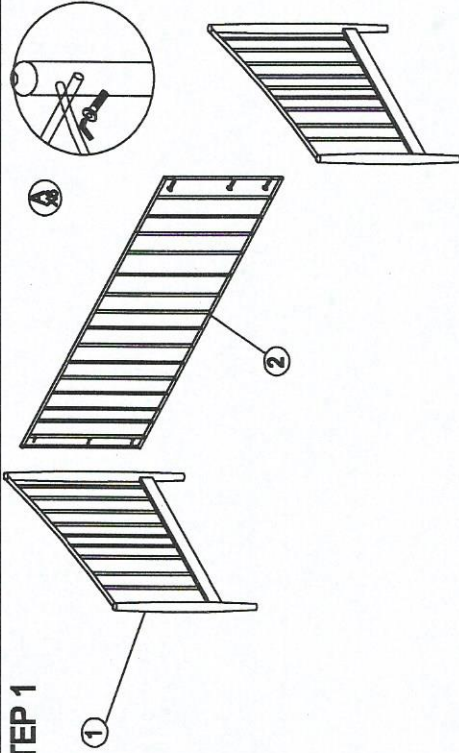

ASSEMBLY INSTRUCTION

MODEL: TS

DESCRIPTION: HANNA DAY BED

PART LIST

NO	DESCRIPTION	QTY
1	SIDE FENCE	2 PCS
2	BACK FENCE	1 PCS
3	SIDE RAIL	2 PCS
4	BEND WOOD	11 PCS
5	CENTER	1 PCS
6	END CAPINF	22 PCS

STEP 1

STEP 2

STEP 3

FULL SET UP

HARDWARE LIST

NO	DESCRIPTION	QTY
A	JCBC (M6X20)	14 PCS
B	JCBC (M6X45)	2 PCS
C	ALLEN KEY	1 PCS
D	M6 WASHER	2 PCS
E	M6 HEX NUT	2 PCS
F	M10 WRENCH	1 PCS