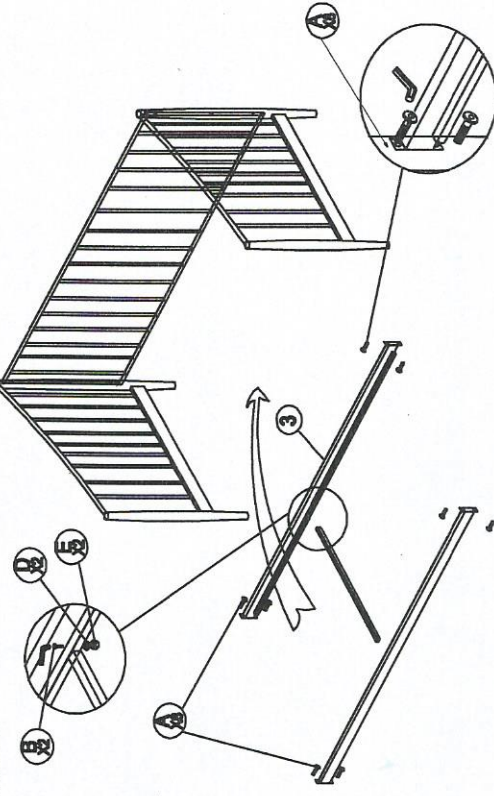

ASSEMBLY INSTRUCTION

MODEL: TS

DESCRIPTION: HANNA DAY BED

PART LIST

NO	DESCRIPTION	QTY
1	SIDE FENCE	2 PCS
2	BACK FENCE	1 PCS
3	SIDE RAIL	2 PCS
4	BEND WOOD	11 PCS
5	CENTER	1 PCS
6	END CAPINF	22 PCS

STEP 1

STEP 2

STEP 3

FULL SET UP

HARDWARE LIST

NO	DESCRIPTION	QTY
A	JCBC (M6X20)	14 PCS
B	JCBC (M6X45)	2 PCS
C	ALLEN KEY	1 PCS
D	M6 WASHER	2 PCS
E	M6 HEX NUT	2 PCS
F	M10 WRENCH	1 PCS