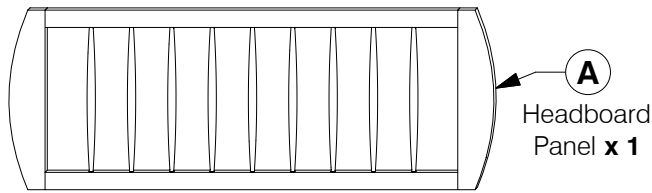

9737 Full / Queen Headboard

Assembly Instructions

W11-0720

1 Parts List

2 Hardware List

1 M6 x 35mm JCB
x 10

2 Spring Washer
x 10

3 Flat Washer
x 10