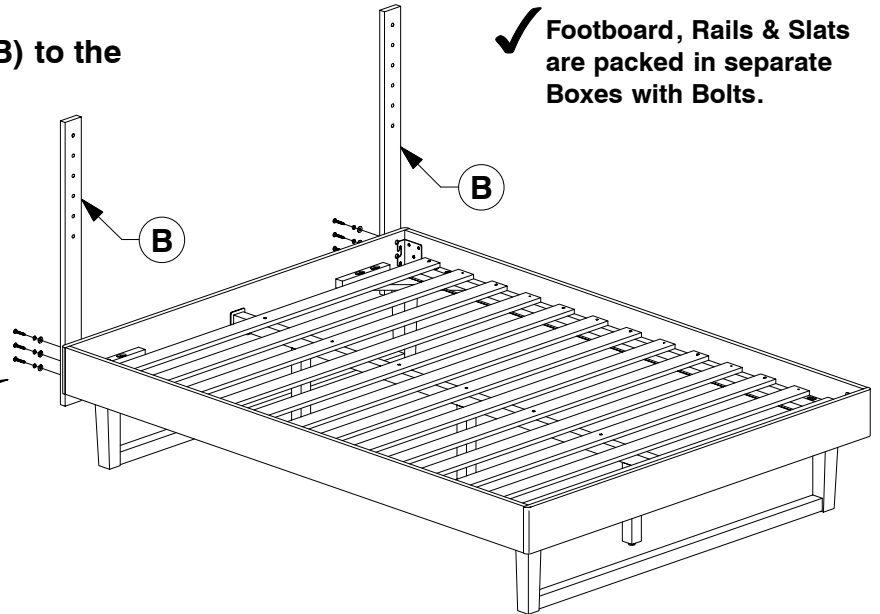

9737 Full / Queen Headboard

Assembly Instructions

W11-0720

1 Parts List

2 Hardware List

1 M6 x 35mm JCB
x 10

2 Spring Washer
x 10

3 Flat Washer
x 10

4 Allen Key
x 1

Note: Do not assemble using power tools. This can cause the bolts to be overtightened

3 Assemble the Support Bars (B) to the Headboard Panel (A).

✓ Footboard, Rails & Slats are packed in separate Boxes with Bolts.