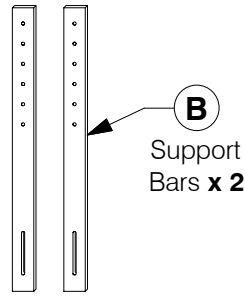

9737 Full / Queen Headboard

Assembly Instructions

W11-0720

1 Parts List

2 Hardware List

1 M6 x 35mm JCB
x 10

2 Spring Washer
x 10

3 Flat Washer
x 10

4 Allen Key
x 1

Note: Do not assemble using power tools. This can cause the bolts to be overtightened

3 Assemble the Support Bars (B) to the Headboard Panel (A).

✓ Footboard, Rails & Slats are packed in separate Boxes with Bolts.