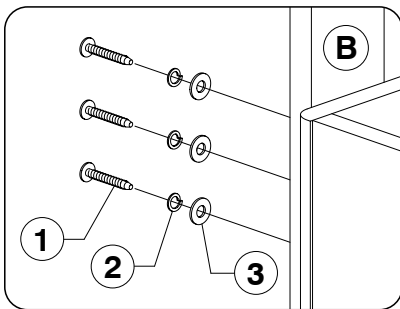

9737 Full / Queen Headboard

Assembly Instructions

W11-0720

1 Parts List

2 Hardware List

1 M6 x 35mm JCB
x 10

2 Spring Washer
x 10

3 Flat Washer
x 10

4 Allen Key
x 1

Note: Do not assemble using power tools. This can cause the bolts to be overtightened

3 Assemble the Support Bars (B) to the Headboard Panel (A).

✓ Footboard, Rails & Slats are packed in separate Boxes with Bolts.