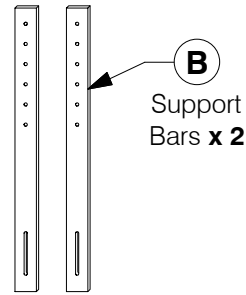

9734 Full / Queen Headboard

Assembly Instructions

W11-0720

1 Parts List

2 Hardware List

1 M6 x 35mm JCB
x 10

2 Spring Washer
x 10

3 Flat Washer
x 10

4 Allen Key
x 1

Note: Do not assemble using power tools. This can cause the bolts to be overtightened

3 Assemble the Support Bars (B) to the Headboard Panel.

4 Assemble the Headboard Panel (A) to the Support Bars (B).