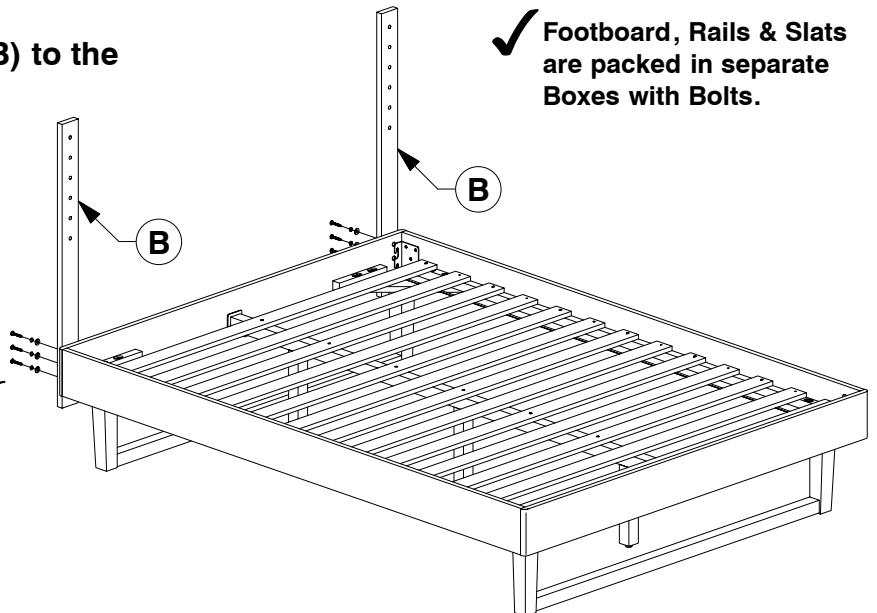

9734 Full / Queen Headboard

Assembly Instructions

W11-0720

1 Parts List

2 Hardware List

1 M6 x 35mm JCB
x 10

2 Spring Washer
x 10

3 Flat Washer
x 10

4 Allen Key
x 1

Note: Do not assemble using power tools. This can cause the bolts to be overtightened

3 Assemble the Support Bars (B) to the Headboard Panel.

4 Assemble the Headboard Panel (A) to the Support Bars (B).