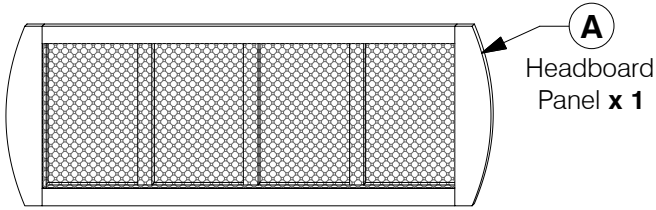

9734 Full / Queen Headboard

Assembly Instructions

W11-0720

1 Parts List

2 Hardware List

1 M6 x 35mm JCB
x 10

2 Spring Washer
x 10

3 Flat Washer
x 10