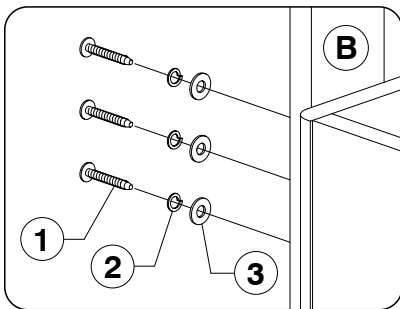

9734 Full / Queen Headboard

Assembly Instructions

W11-0720

1 Parts List

2 Hardware List

1 M6 x 35mm JCB
x 10

2 Spring Washer
x 10

3 Flat Washer
x 10

4 Allen Key
x 1

Note: Do not assemble using power tools. This can cause the bolts to be overtightened

3 Assemble the Support Bars (B) to the Headboard Panel.

4 Assemble the Headboard Panel (A) to the Support Bars (B).