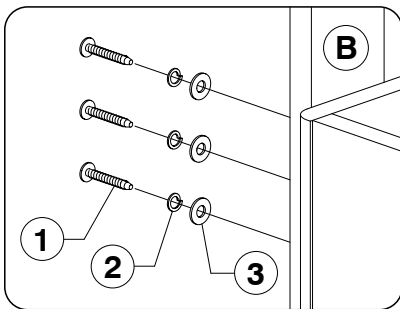

9728 Full / Queen Headboard

Assembly Instructions

W11-0720

1 Parts List

A
Headboard
Panel x 1

B
Support
Bars x 2

2 Hardware List

1 M6 x 35mm JCB
x 10

2 Spring Washer
x 10

3 Flat Washer
x 10

4 Allen Key
x 1

Note: Do not assemble
using power tools.
This can cause the bolts
to be overtightened

3 Assemble the Support Bars (B) to the Headboard Panel.

4 Assemble the Headboard Panel (A) to the Support Bars (B).