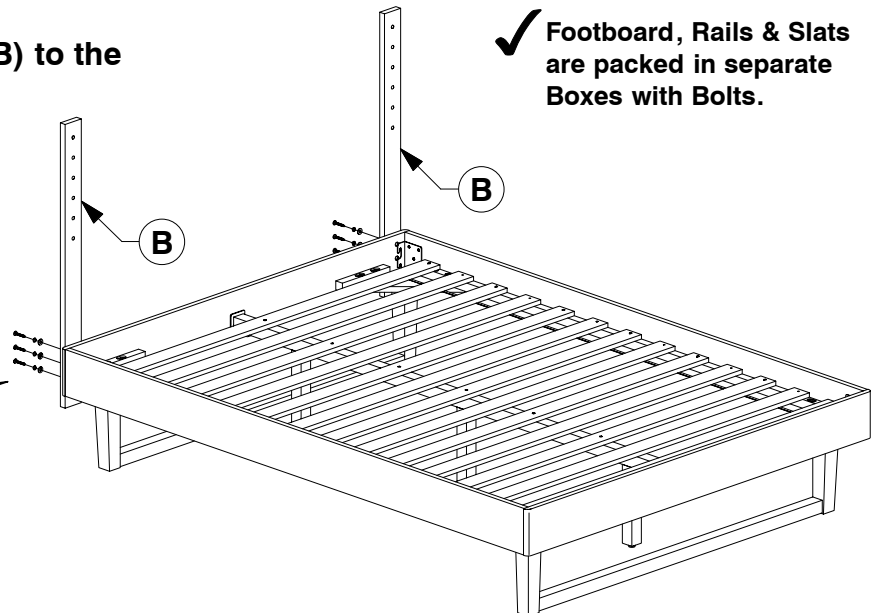

9728 Full / Queen Headboard

Assembly Instructions

W11-0720

1 Parts List

A
Headboard
Panel x 1

B
Support
Bars x 2

2 Hardware List

1 M6 x 35mm JCB
x 10

2 Spring Washer
x 10

3 Flat Washer
x 10

4 Allen Key
x 1

Note: Do not assemble
using power tools.
This can cause the bolts
to be overtightened

3 Assemble the Support Bars (B) to the Headboard Panel.

4 Assemble the Headboard Panel (A) to the Support Bars (B).