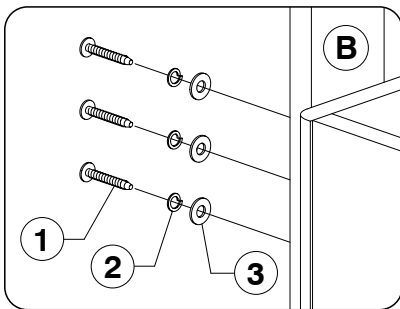

9749 Full / Queen Headboard

Assembly Instructions

W11-0720

1 Parts List

A
Headboard Panel x 1

B
Support Bars x 2

2 Hardware List

1 M6 x 35mm JCB
x 10

2 Spring Washer
x 10

3 Flat Washer
x 10

4 Allen Key
x 1

Note: Do not assemble using power tools. This can cause the bolts to be overtightened

3 Assemble the Support Bars (B) to the Headboard Panel.

4 Assemble the Headboard Panel (A) to the Support Bars (B).