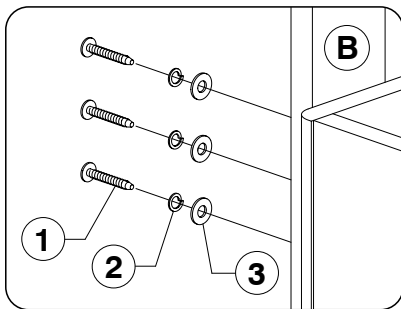

9749 King Headboard

Assembly Instructions

W11-0720

1 Parts List

A
Headboard Panel x 1

B
Support Bars x 2

2 Hardware List

1 M6 x 35mm JCB
x 10

2 Spring Washer
x 10

3 Flat Washer
x 10

4 Allen Key
x 1

Note: Do not assemble using power tools. This can cause the bolts to be overtightened

3 Assemble the Support Bars (B) to the Headboard Panel.

4 Assemble the Headboard Panel (A) to the Support Bars (B).