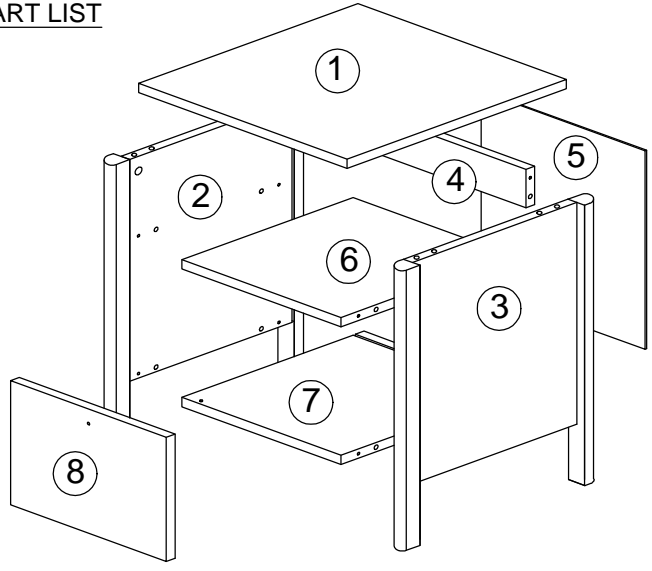

SOFT, DRY CLOTH

CHEMICAL

HEAT

KEEP DRY

HANDLE WITH CARE

DO NOT USE KNIFE

ASSEMBLY INSTRUCTION

MODEL : SM-NS3840

DESCRIPTION : NIGHT STAND WITH 1 DOOR

HARDWARE

A WOOD DOWEL M8 X 25MM 14	B CB SCREW M3.5X16MM 6	C MINIFIX 5654+5546 14 SETS	C1 MINIFIX CAP 14	C2 MINIFIX CAP 14	D HANDLE SCREW CE2125 1	D1 HANDLE SCREW M4X19MM 4	E L KEY M4 1	F MT STOPPER 2	G 3.5KG MAGNET METAL PIECE (1 HOLE) 1 SET	G1 METAL PIECE 1	G2 METAL PIECE 1	G3 CB SCREW M3X12MM 1	H FOOT PAD -22MM 4
---	--	--	------------------------------------	------------------------------------	---	---	-------------------------------	---------------------------------	---	-----------------------------------	-----------------------------------	---	-------------------------------------

PART LIST

STEP 1

STEP 2

STEP 3

STEP 4

STEP 5

ASSEMBLY INSTRUCTION

MODEL : SM-NS3840