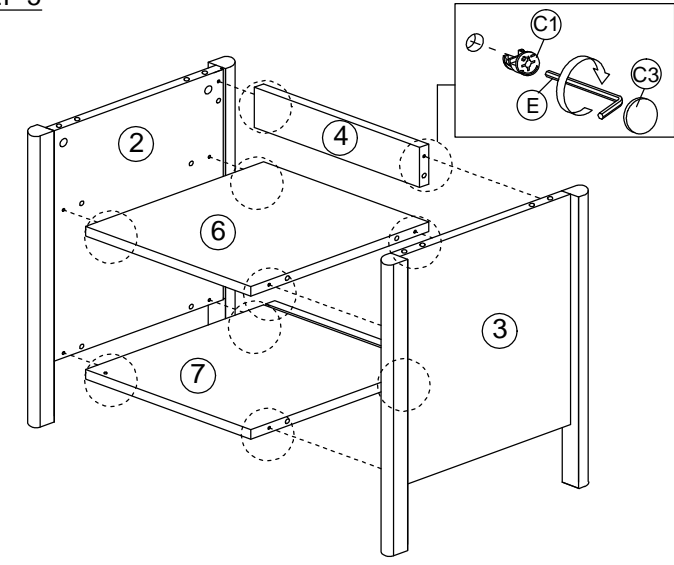

DESCRIPTION : NIGHT STAND WITH 1 DOOR

HARDWARE

A WOOD DOWEL M8 X 25MM 14	B CB SCREW M3.5X16MM 6	C MINIFIX 5654+5546 14 SETS	C1 MINIFIX CAP 14	C2 MINIFIX CAP 14	D HANDLE SCREW CE2125 1	D1 HANDLE SCREW M4X19MM 4	E L KEY M4 1	F MT STOPPER 2	G 3.5KG MAGNET METAL PIECE (1 HOLE) 1 SET	G1 METAL PIECE 1	G2 METAL PIECE 1	G3 CB SCREW M3X12MM 1	H FOOT PAD -22MM 4
---	--	--	------------------------------------	------------------------------------	---	---	-------------------------------	---------------------------------	---	-----------------------------------	-----------------------------------	---	-------------------------------------

PART LIST

STEP 1

STEP 2

STEP 3

STEP 4

STEP 5

ASSEMBLY INSTRUCTION

MODEL : SM-NS3840