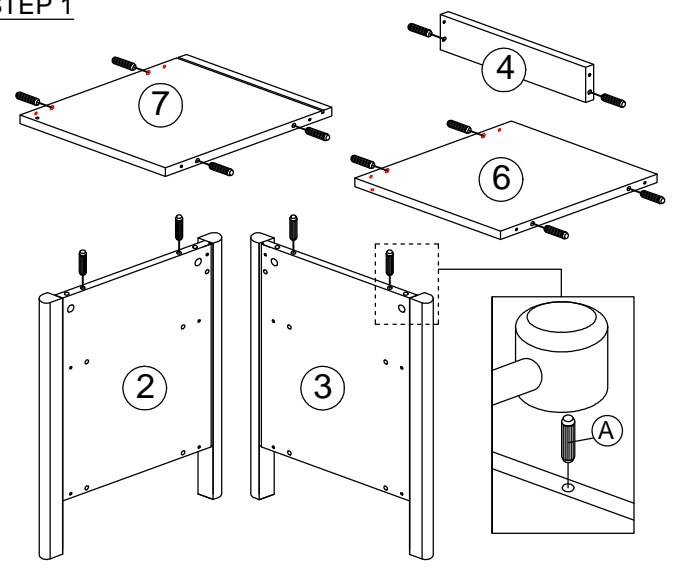

DESCRIPTION : NIGHT STAND WITH 1 DOOR

HARDWARE

A WOOD DOWEL M8 X 25MM 14	B CB SCREW M3.5X16MM 6	C MINIFIX 5654+5546 14 SETS	C1 MINIFIX CAP 14	C2 MINIFIX CAP 14	D HANDLE SCREW CE2125 1	D1 HANDLE SCREW M4X19MM 4	E L KEY M4 1	F MT STOPPER 2	G 3.5KG MAGNET METAL PIECE (1 HOLE) 1 SET	G1 METAL PIECE 1	G2 METAL PIECE 1	G3 CB SCREW M3X12MM 1	H FOOT PAD -22MM 4
---	--	--	------------------------------------	------------------------------------	---	---	-------------------------------	---------------------------------	---	-----------------------------------	-----------------------------------	---	-------------------------------------

PART LIST

STEP 1

STEP 2

STEP 3

STEP 4

STEP 5

ASSEMBLY INSTRUCTION

MODEL : SM-NS3840