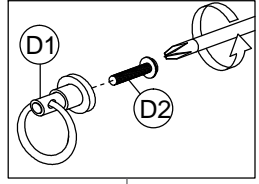

PART LIST

STEP 1

STEP 2

STEP 3

STEP 4

STEP 5

ASSEMBLY INSTRUCTION

MODEL : SM-NS3840

DESCRIPTION : NIGHT STAND WITH 1 DOOR

STEP 6

BACK VIEW

STEP 7

BACK VIEW

STEP 8

STEP 9

STEP 10