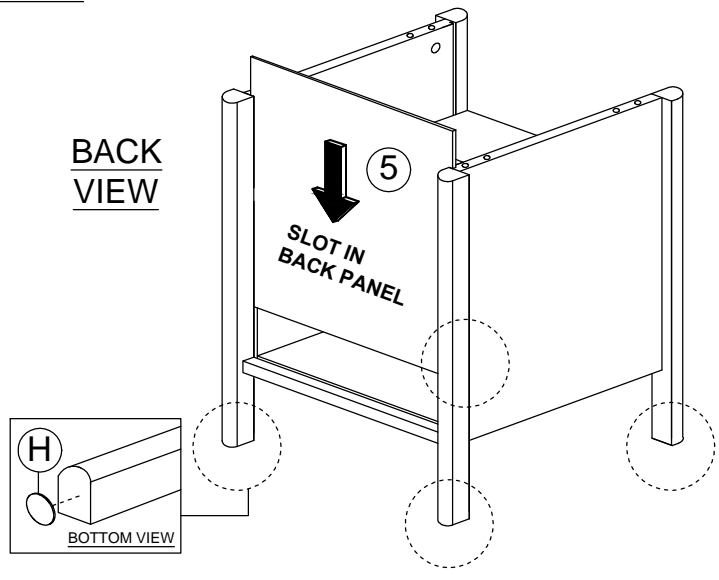

ASSEMBLY INSTRUCTION

MODEL : SM-NS3840

DESCRIPTION : NIGHT STAND WITH 1 DOOR

STEP 6

BACK VIEW