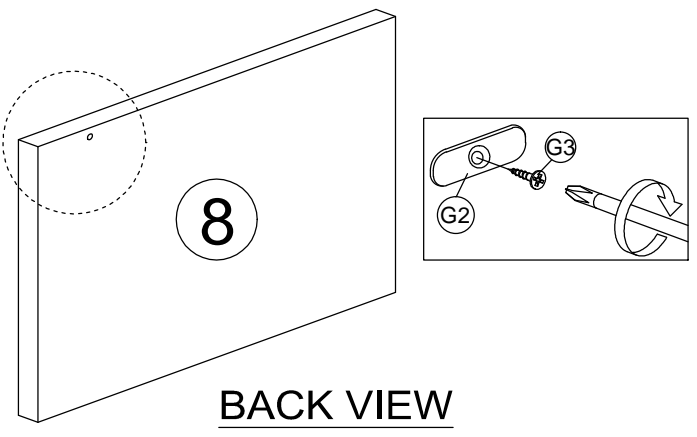

SOFT, DRY CLOTH

CHEMICAL

HEAT

KEEP DRY

HANDLE WITH CARE

DO NOT USE KNIFE

ASSEMBLY INSTRUCTION

MODEL : SM-NS3840

DESCRIPTION : NIGHT STAND WITH 1 DOOR

HARDWARE

A WOOD DOWEL M8 X 25MM 14	B CB SCREW M3.5X16MM 6	C MINIFIX 5654+5546 14 SETS	C1 MINIFIX CAP 14	C2 MINIFIX CAP 14	D HANDLE SCREW CE2125 1	D1 HANDLE SCREW M4X19MM 4	E L KEY M4 1	F MT STOPPER 2	G 3.5KG MAGNET METAL PIECE (1 HOLE) 1 SET	G1 METAL PIECE 1	G2 METAL PIECE 1	G3 CB SCREW M3X12MM 1	H FOOT PAD -22MM 4

PART LIST

STEP 1

STEP 2

STEP 3

STEP 4

STEP 5