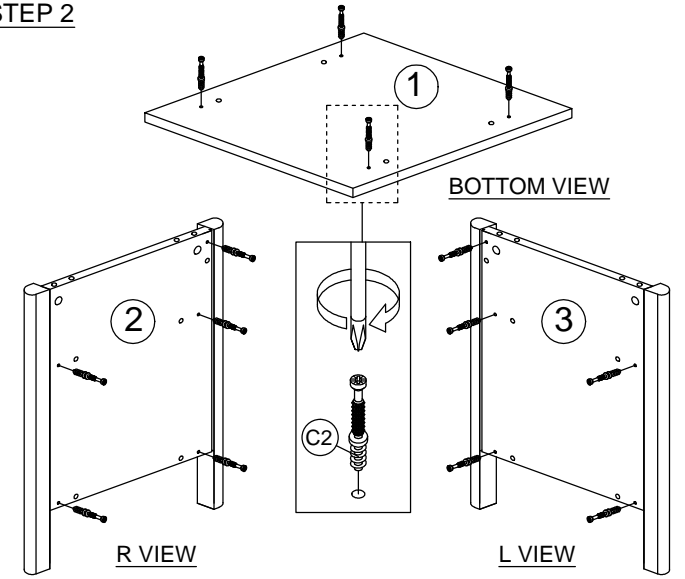

SOFT, DRY CLOTH

CHEMICAL

HEAT

KEEP DRY

HANDLE WITH CARE

DO NOT USE KNIFE

ASSEMBLY INSTRUCTION

MODEL : SM-NS3840

DESCRIPTION : NIGHT STAND WITH 1 DOOR

HARDWARE

A WOOD DOWEL M8 X 25MM 14	B CB SCREW M3.5X16MM 6	C MINIFIX 5654+5546 14 SETS	C1 MINIFIX CAP 14	C2 MINIFIX CAP 14	D HANDLE SCREW CE2125 1	D1 HANDLE SCREW M4X19MM 4	E L KEY M4 1	F MT STOPPER 2	G 3.5KG MAGNET METAL PIECE (1 HOLE) 1 SET	G1 METAL PIECE 1	G2 METAL PIECE 1	G3 CB SCREW M3X12MM 1	H FOOT PAD -22MM 4

PART LIST

STEP 1

STEP 2

STEP 3

STEP 4

STEP 5