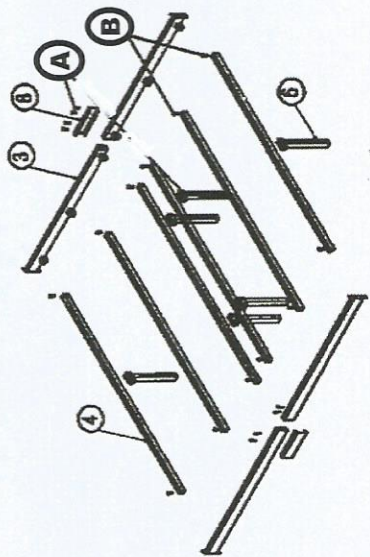

MODEL: TS EBBA  
 DESCRIPTION: DOUBLE BED

## STEP 1

PART LIST		
NO	DESCRIPTION	QTY
1	HEADBOARD	1 PCS
2	FOOTBOARD	1 PCS
3	SIDE RAIL	4 PCS
4	END BAR	6 PCS
5	SUPPORT LEG	6 PCS
6	BENDWOOD SLAT	18 PCS
7	END CAP	36 PCS
8	SIDE RAIL JOINTING	2 PCS
9	HEADBOARD JOIN	2 PCS

## STEP 3

PART LIST		
NO	DESCRIPTION	QTY
A	JCBC (M6 X 20)	20 PCS
B	JCBC (M6 X 35)	24 PCS
C	M6 WASHER	12 PCS
D	M6 HEXNUT	12 PCS
E	M4 ALLENKEY	1 PC
F	M10 WRENCH	1 PC
G	25 MM SQUARE CAP	4 PCS
H	JCBC (M6 X 40)	2 PCS