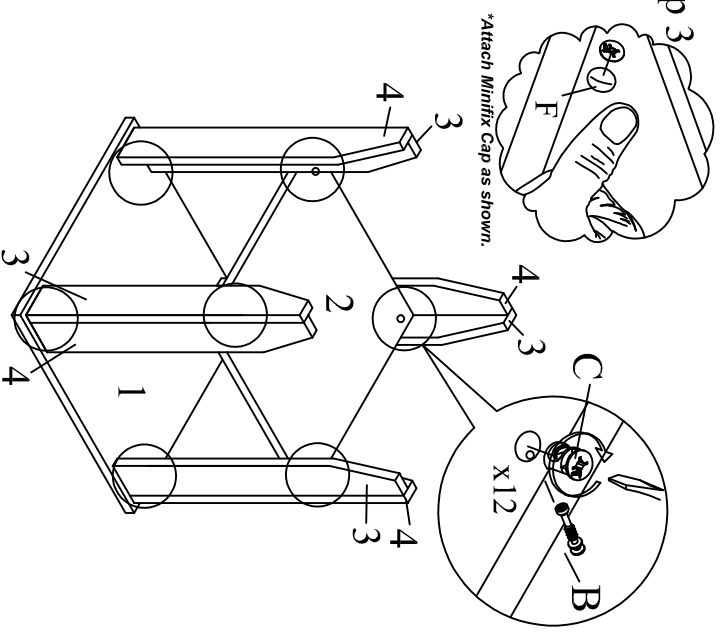

Assembly Instructions

Model: ET-8000 Side Table

Part List	QTY
1 Top Panel	1
2 Middle Panel	1
3 Leg Panel (L)	4
4 Leg Panel (R)	4
5 Small Vertical Panel	4
6 Large Vertical Panel	4

Hardware	QTY
A Allen Key M4	1
B Mini Fix Bolt	24
C Mini Fix Housing	24
D CSK Screw M4x30mm	16
E White Nail	8
F Mini Fix Cap	24

Step 1

Step 2

Step 3

Step 4

Step 5