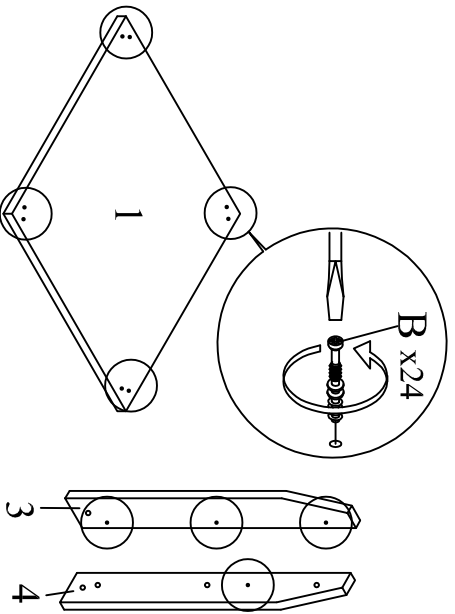

Assembly Instructions

Model: ET-8000 Side Table

Part List	QTY
1 Top Panel	1
2 Middle Panel	1
3 Leg Panel (L)	4
4 Leg Panel (R)	4
5 Small Vertical Panel	4
6 Large Vertical Panel	4

Hardware	QTY
A Allen Key M4	1
B Mini Fix Bolt	24
C Mini Fix Housing	24
D CSK Screw M4x30mm	16
E White Nail	8
F Mini Fix Cap	24

Step 1

Step 2

Step 3

Step 4

Step 5