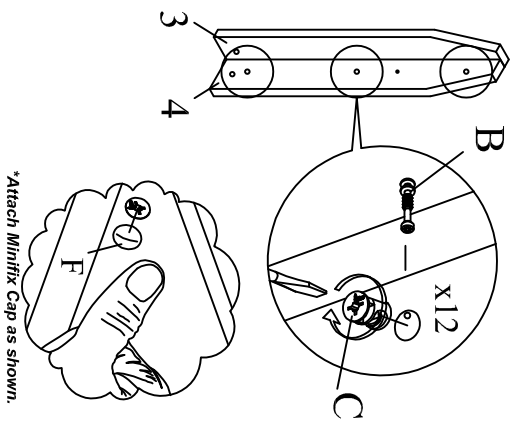

Assembly Instructions

Model: ET-8000 Side Table

Part List	QTY
1 Top Panel	1
2 Middle Panel	1
3 Leg Panel (L)	4
4 Leg Panel (R)	4
5 Small Vertical Panel	4
6 Large Vertical Panel	4

Hardware	QTY
A Allen Key M4	1
B Mini Fix Bolt	24
C Mini Fix Housing	24
D CSK Screw M4x30mm	16
E White Nail	8
F Mini Fix Cap	24

Step 1

Step 2

Step 3

Step 4

Step 5