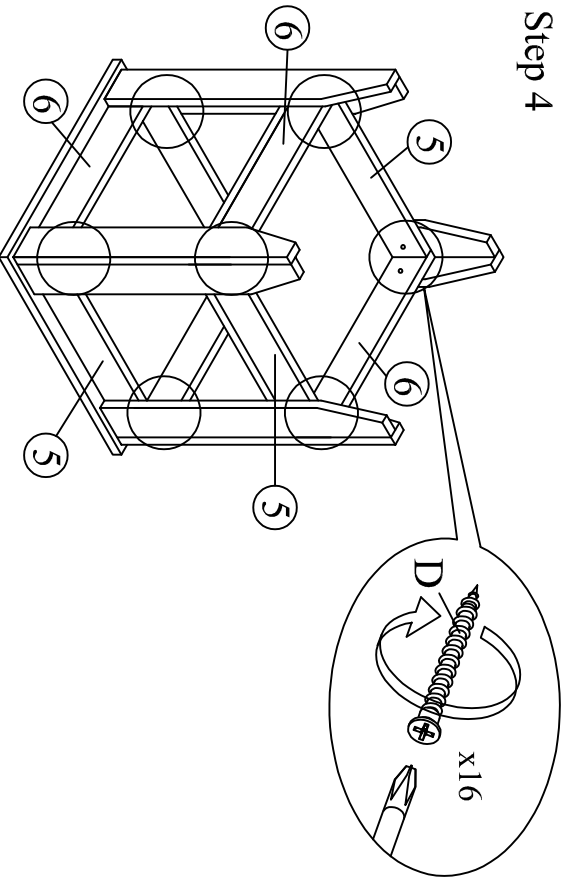

Assembly Instructions

Model: ET-8000 Side Table

Part List	QTY
1 Top Panel	1
2 Middle Panel	1
3 Leg Panel (L)	4
4 Leg Panel (R)	4
5 Small Vertical Panel	4
6 Large Vertical Panel	4

Hardware	QTY
A Allen Key M4	1
B Mini Fix Bolt	24
C Mini Fix Housing	24
D CSK Screw M4x30mm	16
E White Nail	8
F Mini Fix Cap	24

Step 1

Step 2

Step 3

Step 4

Step 5