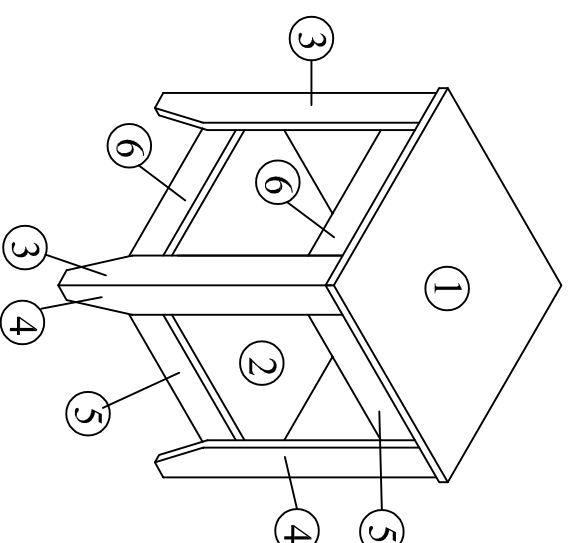

Assembly Instructions

Model: ET-8000 Side Table

Part List	QTY
1 Top Panel	1
2 Middle Panel	1
3 Leg Panel (L)	4
4 Leg Panel (R)	4
5 Small Vertical Panel	4
6 Large Vertical Panel	4

Hardware	QTY
A Allen Key M4	1
B Mini Fix Bolt	24
C Mini Fix Housing	24
D CSK Screw M4x30mm	16
E White Nail	8
F Mini Fix Cap	24

Step 1

Step 2

Step 3

Step 4

Step 5