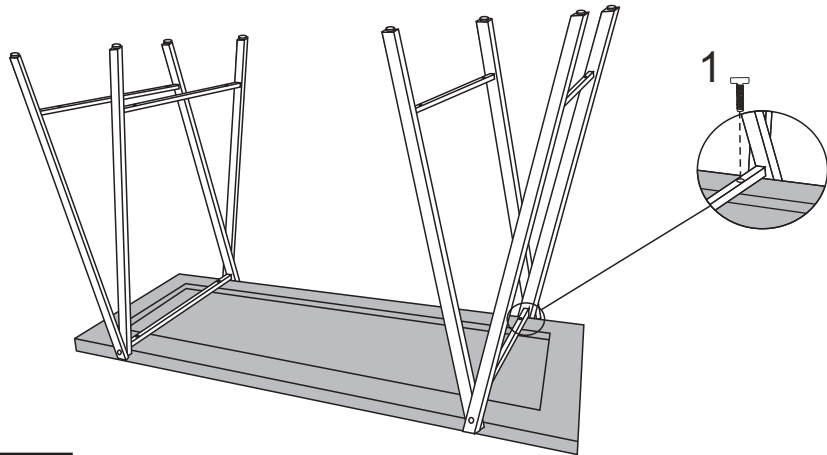

YLX-2781 CONSOLE TABLE

STEP1

STEP2

STEP3

Note:
Pls do not tighten all bolts until the products is assembled completely.

1		12X	1/4"*30mm
2		1X	S4

YLX-2781	A		1X
	B		1X
	C		2X
	D		8X