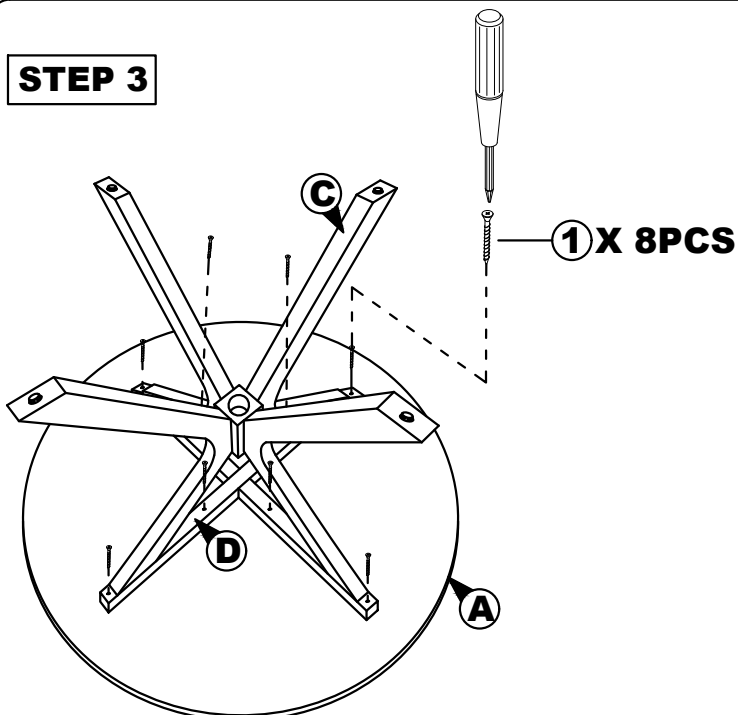

CAUTION :

1. Do not FULLY - TIGHTEN the nut or screw until all is ready to assemble.
2. Do not OVER - TIGHTEN the nut or screw to avoid causing damages to the thread.
3. Keep all hardware part out reach of children.

NO	PART LIST	QTY
A	TABLE TOP	1 PC
B	PEDESTAL TABLE CENTER	1 PC
C	PEDESTAL LEGS	4 PCS
D	CROSS BAR 'X'	2 PCS

NO	DESCRIPTION	QTY
1	CSK SCREW M4 X 30MM 	16 PCS
2	HEX. NUT 	8 PCS
3	FLAT WASHER 	8 PCS
4	SPANNAR 	1 PC
5	ADJUSTER 	4 PCS

STEP 1

STEP 2

STEP 3

STEP 4

COMPELETE
ASSEMBLE