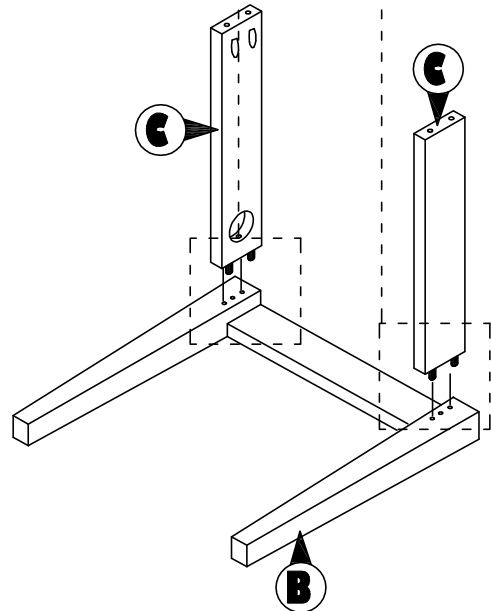

ASSEMBLY INSTRUCTION

Read this instruction carefully. Remove all wrapping material, staples and straps from the carton. See hardware and furniture part list
For guidance. Be sure you have all wooden furniture parts on a clean and flat soft surface, such as a carpet or rug, to prevent from being scratched. Follow the figure to start assembling.

CAUTION :

1. Do not FULLY - TIGHTEN the nut or screw untill all is ready to assemble.
2. Do not OVER - TIGHTEN the nut or screw to avoid causing damages to the thread.
3. Keep all hardware part out reach of children.

NO	PART LIST	QTY
A	BACK REST	1 PC
B	FRONT LEG	1 PC
C	SIDE RAIL	2 PCS
D	CUSHION SEAT	1 PC

NO	DESCRIPTION	QTY
1	JCBC SCREW M6 X 50MM	6 PCS
2	WOOD DOWEL Ø8 x 30MM	4 PCS
3	CSK SCREW M4 x 30MM	3 PCS
4	SPRNG WASHER M6	6 PCS
5	M4 ALLEN KEY	1 PC

STEP 1