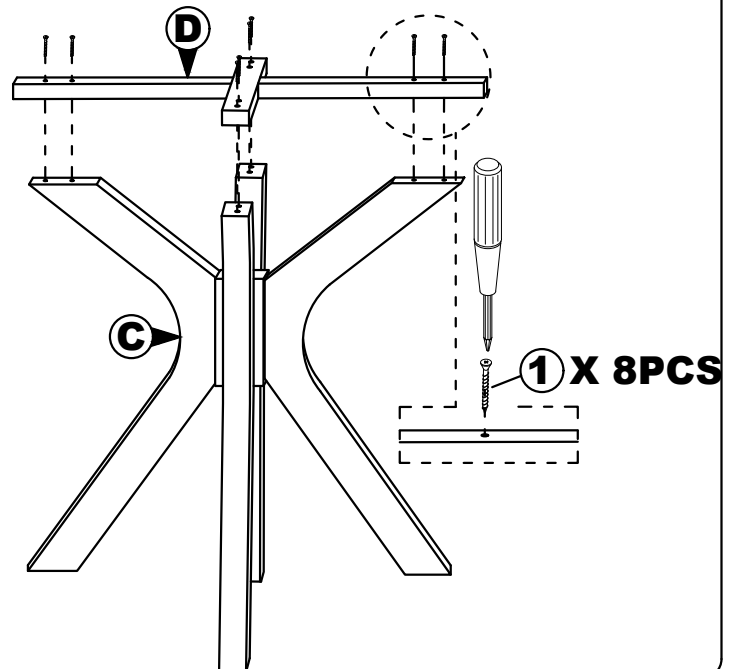

ASSEMBLY INSTRUCTION

MODEL : 7028T / 7028-1T

Read this instruction carefully. Remove all wrapping material, staples and straps from the carton. See hardware and furniture part list For guidance. Be sure you have all wooden furniture parts on a clean and flat soft surface, such as a carpet or rug, to prevent from being scratched. Follow the figure to start assembling.

CAUTION :

1. Do not FULLY - TIGHTEN the nut or screw until all is ready to assemble.
2. Do not OVER - TIGHTEN the nut or screw to avoid causing damages to the thread.
3. Keep all hardware part out reach of children.

NO	PART LIST	QTY
A	TABLE TOP	1 PC
B	PEDESTAL TABLE CENTER	1 PC
C	PEDESTAL LEGS	4 PCS
D	CROSS BAR 'X'	2 PCS

NO	DESCRIPTION	QTY
1	CSK SCREW M4 X 30MM	16 PCS
2	HEX. NUT	8 PCS
3	FLAT WASHER	8 PCS
4	SPANNAR	1 PC
5	ADJUSTER	4 PCS

STEP 1

STEP 2

STEP 3

STEP 4

COMPELETE
ASSEMBLE