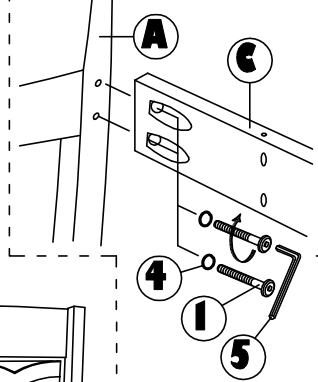

ASSEMBLY INSTRUCTION

Read this instruction carefully. Remove all wrapping material, staples and straps from the carton. See hardware and furniture part list
 For guidance. Be sure you have all wooden furniture parts on a clean and flat soft surface, such as a carpet or rug, to prevent from being scratched. Follow the figure to start assembling.

CAUTION :

1. Do not FULLY - TIGHTEN the nut or screw untill all is ready to assemble.
2. Do not OVER - TIGHTEN the nut or screw to avoid causing damages to the thread.
3. Keep all hardware part out reach of children.

NO	PART LIST	QTY
A	BACK REST	1 PC
B	FRONT LEG	1 PC
C	SIDE RAIL	2 PCS
D	CUSHION SEAT	1 PC

NO	DESCRIPTION	QTY
1	JCBC SCREW M6 X 50MM 	6 PCS
2	WOOD DOWEL Ø8 x 30MM 	4 PCS
3	CSK SCREW M4 x 30MM 	3 PCS
4	SPRNG WASHER M6 	6 PCS
5	M4 ALLEN KEY 	1 PC

STEP 1

STEP 2

STEP 3

STEP 4

COMPELETE ASSEMBLE

ASSEMBLY INSTRUCTION

MODEL : 7028T / 7028-1T

Read this instruction carefully. Remove all wrapping material, staples and straps from the carton. See hardware and furniture part list For guidance. Be sure you have all wooden furniture parts on a clean and flat soft surface, such as a carpet or rug, to prevent from being scratched. Follow the figure to start assembling.