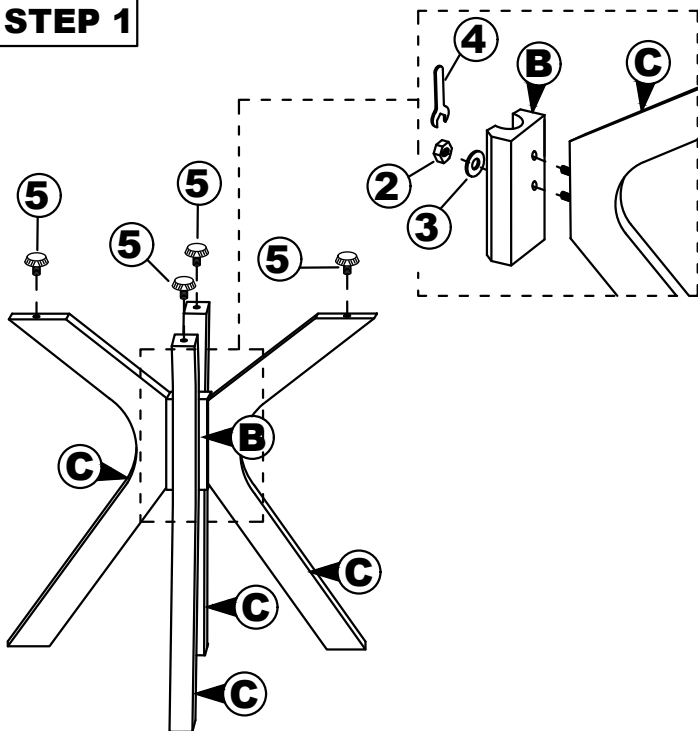

ASSEMBLY INSTRUCTION

MODEL : 7028T / 7028-1T

Read this instruction carefully. Remove all wrapping material, staples and straps from the carton. See hardware and furniture part list For guidance. Be sure you have all wooden furniture parts on a clean and flat soft surface, such as a carpet or rug, to prevent from being scratched. Follow the figure to start assembling.

CAUTION :

1. Do not FULLY - TIGHTEN the nut or screw until all is ready to assemble.
2. Do not OVER - TIGHTEN the nut or screw to avoid causing damages to the thread.
3. Keep all hardware part out reach of children.

NO	PART LIST	QTY
A	TABLE TOP	1 PC
B	PEDESTAL TABLE CENTER	1 PC
C	PEDESTAL LEGS	4 PCS
D	CROSS BAR 'X'	2 PCS

NO	DESCRIPTION	QTY
1	CSK SCREW M4 X 30MM	16 PCS
2	HEX. NUT	8 PCS
3	FLAT WASHER	8 PCS
4	SPANNAR	1 PC
5	ADJUSTER	4 PCS

STEP 1