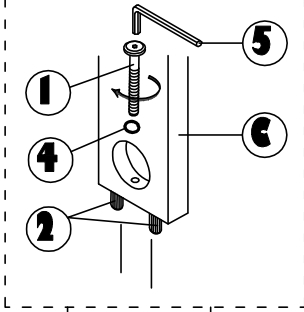

ASSEMBLY INSTRUCTION

Read this instruction carefully. Remove all wrapping material, staples and straps from the carton. See hardware and furniture part list
For guidance. Be sure you have all wooden furniture parts on a clean and flat soft surface, such as a carpet or rug, to prevent from being scratched. Follow the figure to start assembling.

CAUTION :

1. Do not FULLY - TIGHTEN the nut or screw untill all is ready to assemble.
2. Do not OVER - TIGHTEN the nut or screw to avoid causing damages to the thread.
3. Keep all hardware part out reach of children.

NO	PART LIST	QTY
A	BACK REST	1 PC
B	FRONT LEG	1 PC
C	SIDE RAIL	2 PCS
D	CUSHION SEAT	1 PC

NO	DESCRIPTION	QTY
1	JCBC SCREW M6 X 50MM	6 PCS
2	WOOD DOWEL Ø8 x 30MM	4 PCS
3	CSK SCREW M4 x 30MM	3 PCS
4	SPRNG WASHER M6	6 PCS
5	M4 ALLEN KEY	1 PC

STEP 1