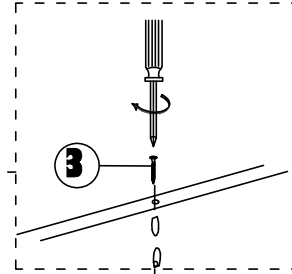

ASSEMBLY INSTRUCTION

Read this instruction carefully. Remove all wrapping material, staples and straps from the carton. See hardware and furniture part list
For guidance. Be sure you have all wooden furniture parts on a clean and flat soft surface, such as a carpet or rug, to prevent from being scratched. Follow the figure to start assembling.

CAUTION :

1. Do not FULLY - TIGHTEN the nut or screw untill all is ready to assemble.
2. Do not OVER - TIGHTEN the nut or screw to avoid causing damages to the thread.
3. Keep all hardware part out reach of children.

NO	PART LIST	QTY
A	BACK REST	1 PC
B	FRONT LEG	1 PC
C	SIDE RAIL	2 PCS
D	CUSHION SEAT	1 PC

NO	DESCRIPTION	QTY
1	JCBC SCREW M6 X 50MM	6 PCS
2	WOOD DOWEL Ø8 x 30MM	4 PCS
3	CSK SCREW M4 x 30MM	3 PCS
4	SPRNG WASHER M6	6 PCS
5	M4 ALLEN KEY	1 PC

STEP 1

STEP 2

STEP 3

STEP 4

COMPELETE ASSEMBLE