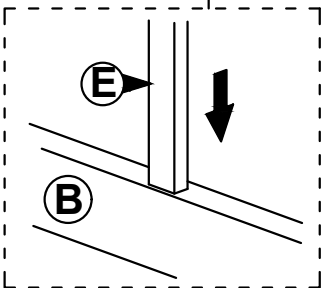

ASSEMBLY INSTRUCTION

MODEL : 329P

Read this instruction carefully. Remove all wrapping material, staples and straps from the carton.
See hardware and furniture part list

For guidance. Be sure you have all wooden furniture parts on a clean and flat soft surface, such as a carpet or rug, to prevent from being scratched. Follow the figure to start assembling.

CAUTION :

1. Do not FULLY - TIGHTEN the nut or screw until all is ready to assemble.
2. Do not OVER - TIGHTEN the nut or screw to avoid causing damages to the thread.
3. Keep all hardware part out reach of children.

NO	PART LIST	QTY
A	BACK REST	1 PC
B	FRONT LEG	1 PC
C	SIDE RAIL	2 PCS
D	CUSHION SEAT	1 PC
E	SRETCHER	2 PCS

NO	DESRPTION	QTY
1	JCBC SCREW M6 X 50MM	6 PCS
2	CSK SCREW M4 x 38MM	4 PCS
3	CSK SCREW M4 x 30MM	3 PCS
4	WOOD DOWEL Ø8 x 30MM	4 PCS
5	SPRNG WASHER M6	6 PCS
6	M4 ALLEN KEY	1 PC

STEP 1