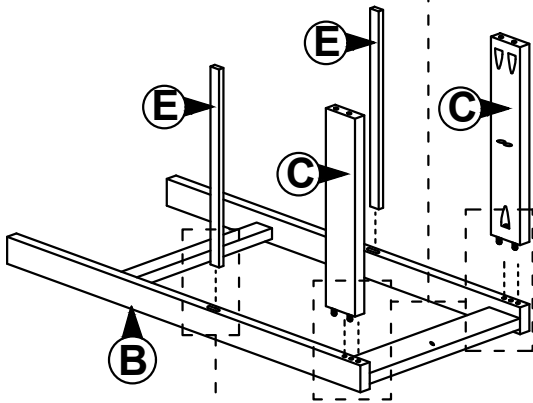

ASSEMBLY INSTRUCTION

MODEL : 329P

Read this instruction carefully. Remove all wrapping material, staples and straps from the carton.
See hardware and furniture part list

For guidance. Be sure you have all wooden furniture parts on a clean and flat soft surface, such as a carpet or rug, to prevent from being scratched. Follow the figure to start assembling.

CAUTION :

1. Do not FULLY - TIGHTEN the nut or screw until all is ready to assemble.
2. Do not OVER - TIGHTEN the nut or screw to avoid causing damages to the thread.
3. Keep all hardware part out reach of children.

NO	PART LIST	QTY
A	BACK REST	1 PC
B	FRONT LEG	1 PC
C	SIDE RAIL	2 PCS
D	CUSHION SEAT	1 PC
E	SRETCHER	2 PCS

NO	DESRPTION	QTY
1	JCBC SCREW M6 X 50MM	6 PCS
2	CSK SCREW M4 x 38MM	4 PCS
3	CSK SCREW M4 x 30MM	3 PCS
4	WOOD DOWEL Ø8 x 30MM	4 PCS
5	SPRNG WASHER M6	6 PCS
6	M4 ALLEN KEY	1 PC

STEP 1