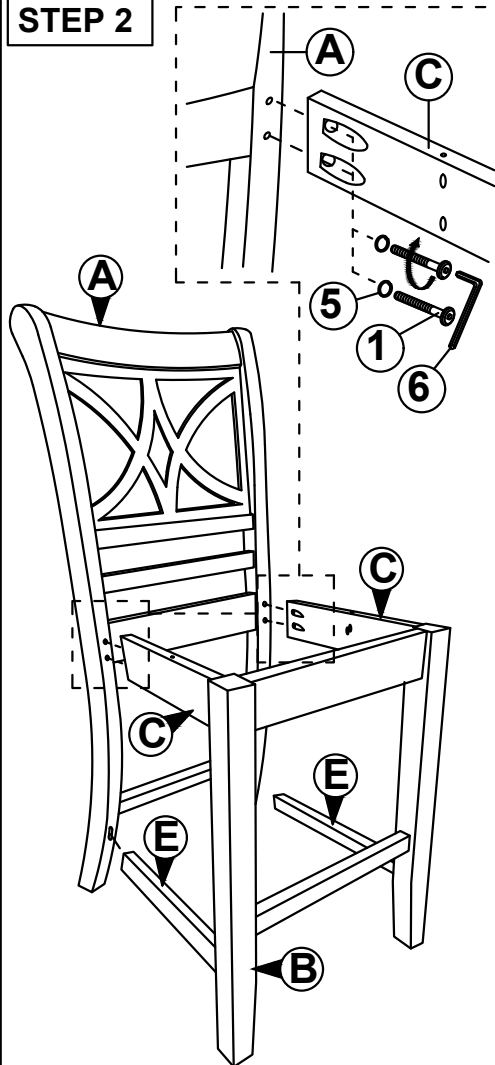

ASSEMBLY INSTRUCTION

MODEL : 329P

Read this instruction carefully. Remove all wrapping material, staples and straps from the carton.
See hardware and furniture part list

For guidance. Be sure you have all wooden furniture parts on a clean and flat soft surface, such as a carpet or rug, to prevent from being scratched. Follow the figure to start assembling.

CAUTION :

1. Do not FULLY - TIGHTEN the nut or screw until all is ready to assemble.
2. Do not OVER - TIGHTEN the nut or screw to avoid causing damages to the thread.
3. Keep all hardware part out reach of children.

NO	PART LIST	QTY
A	BACK REST	1 PC
B	FRONT LEG	1 PC
C	SIDE RAIL	2 PCS
D	CUSHION SEAT	1 PC
E	SRETCHER	2 PCS

NO	DESRPTION	QTY
1	JCBC SCREW M6 X 50MM	6 PCS
2	CSK SCREW M4 x 38MM	4 PCS
3	CSK SCREW M4 x 30MM	3 PCS
4	WOOD DOWEL Ø8 x 30MM	4 PCS
5	SPRNG WASHER M6	6 PCS
6	M4 ALLEN KEY	1 PC

STEP 1

STEP 2

STEP 3

STEP 4

COMPELETE ASSEMBLE