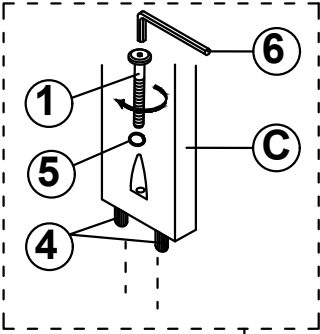

ASSEMBLY INSTRUCTION

MODEL : 329P

Read this instruction carefully. Remove all wrapping material, staples and straps from the carton.
See hardware and furniture part list

For guidance. Be sure you have all wooden furniture parts on a clean and flat soft surface, such as a carpet or rug, to prevent from being scratched. Follow the figure to start assembling.

CAUTION :

1. Do not FULLY - TIGHTEN the nut or screw until all is ready to assemble.
2. Do not OVER - TIGHTEN the nut or screw to avoid causing damages to the thread.
3. Keep all hardware part out reach of children.

NO	PART LIST	QTY
A	BACK REST	1 PC
B	FRONT LEG	1 PC
C	SIDE RAIL	2 PCS
D	CUSHION SEAT	1 PC
E	SRETCHER	2 PCS

NO	DESRPTION	QTY
1	JCBC SCREW M6 X 50MM	6 PCS
2	CSK SCREW M4 x 38MM	4 PCS
3	CSK SCREW M4 x 30MM	3 PCS
4	WOOD DOWEL Ø8 x 30MM	4 PCS
5	SPRNG WASHER M6	6 PCS
6	M4 ALLEN KEY	1 PC

STEP 1