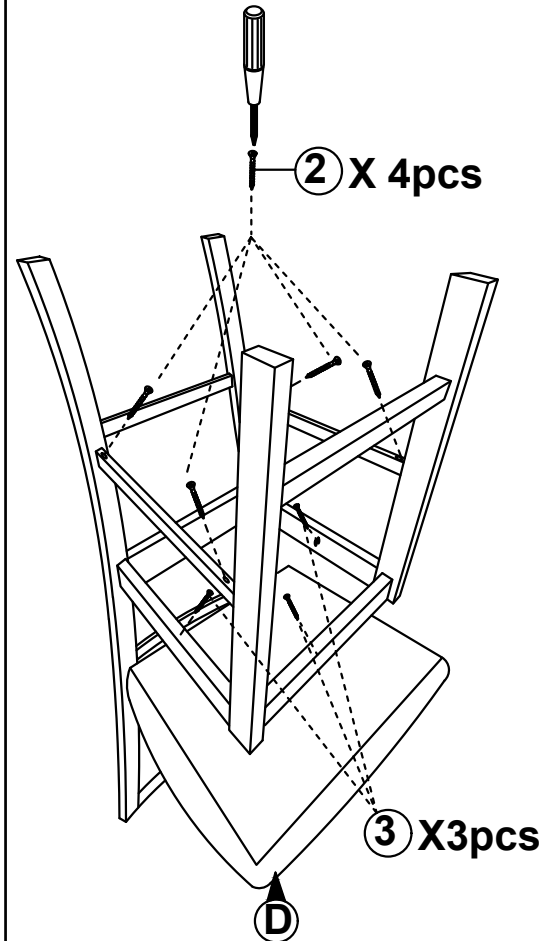

ASSEMBLY INSTRUCTION

MODEL : 329P

Read this instruction carefully. Remove all wrapping material, staples and straps from the carton.
See hardware and furniture part list

For guidance. Be sure you have all wooden furniture parts on a clean and flat soft surface, such as a carpet or rug, to prevent from being scratched. Follow the figure to start assembling.

NO	PART LIST	QTY
A	BACK REST	1 PC
B	FRONT LEG	1 PC
C	SIDE RAIL	2 PCS
D	CUSHION SEAT	1 PC
E	SRETCHER	2 PCS

NO	DESRPTION	QTY
1	JCBC SCREW M6 X 50MM 	6 PCS
2	CSK SCREW M4 x 38MM 	4 PCS
3	CSK SCREW M4 x 30MM 	3 PCS
4	WOOD DOWEL Ø8 x 30MM 	4 PCS
5	SPRNG WASHER M6 	6 PCS
6	M4 ALLEN KEY 	1 PC

STEP 1

STEP 2

STEP 3

STEP 4

COMPELETE ASSEMBLE

ASSEMBLY INSTRUCTION

900 x 900MM

Read this instruction carefully. Remove all wrapping material, staples and straps from the carton. See hardware and furniture part list for guidance. Be sure you have all wooden furniture parts on a clean and flat soft surface, such as a carpet or rug, to prevent from being scratched. Follow the figure to start assembling.

NO	PART LIST	QTY
A	TABLE TOP	1 PC
B	TABLE LEG	4 PCS

NO	DESCRIPTION	QTY
1	HEX.COM SCREW 5 / 16" X 80MM 	8 PCS
2	FLAT WASHER 5 / 16" 	8 PCS
3	SPRING WASHER 5 / 16" 	8 PCS
4	SPANNER 12.8 	1 PC

COMPLETE ASSEMBLE