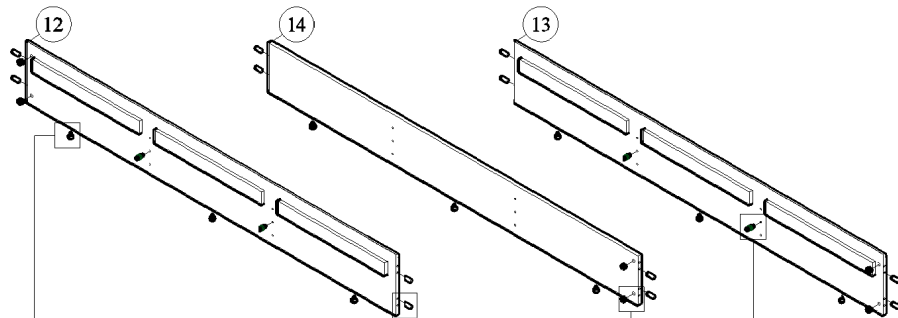

MODEL : SE BED 13014026WI

POSITION & PARTS NUMBER

	ACCESSORIES	QUANTITY
A	 MINIFX M5x24MM	22 PCS
B	 MINIFX M7x64MM	2 PCS
C	 MINIFX CASING	26 PCS
D	 WOOD DOWEL M8x30MM	50 PCS
E	 IRON SHELF SUPPORT	8 PCS
F	 SCREW M6x50MM	10 PCS
G	 SCREW M4x38MM	12 PCS
H	 WHITE PIN LEG	21 PCS
I	 POWER PIN	40 PCS
J	 ALLEN KEY	1 PC
K	 WOOD DOWEL M8x50MM	4 PCS
L	 SCREW M3.5x16MM	4 PCS

START ASSEMBLY

STEP 1

STEP 2

STEP 3

STEP 4

STEP 5

STEP 6

STEP 7

STEP 8

STEP 9

STEP 10

STEP 11

STEP 12

STEP 13

COMPLETED