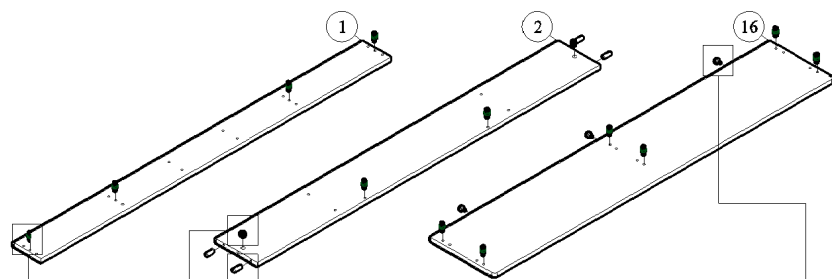

START ASSEMBLY

STEP 1