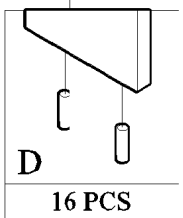

MODEL : SE BED 13014026WI

POSITION & PARTS NUMBER

	ACCESSORIES	QUANTITY
A	 MINIFX M5x24MM	22 PCS
B	 MINIFX M7x64MM	2 PCS
C	 MINIFX CASING	26 PCS
D	 WOOD DOWEL M8x30MM	50 PCS
E	 IRON SHELF SUPPORT	8 PCS
F	 SCREW M6x50MM	10 PCS
G	 SCREW M4x38MM	12 PCS
H	 WHITE PIN LEG	21 PCS
I	 POWER PIN	40 PCS
J	 ALLEN KEY	1 PC
K	 WOOD DOWEL M8x50MM	4 PCS
L	 SCREW M3.5x16MM	4 PCS

START ASSEMBLY

STEP 1

STEP 2

STEP 3

STEP 4

STEP 5

STEP 6

STEP 7