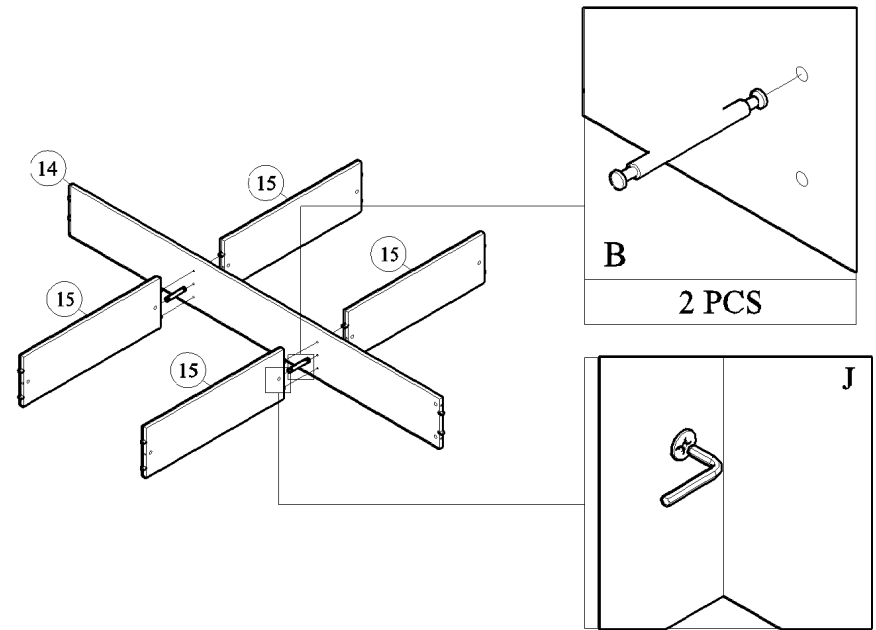

MODEL : SE BED 13014026WI

POSITION & PARTS NUMBER

	ACCESSORIES	QUANTITY
A	 MINIFX M5x24MM	22 PCS
B	 MINIFX M7x64MM	2 PCS
C	 MINIFX CASING	26 PCS
D	 WOOD DOWEL M8x30MM	50 PCS
E	 IRON SHELF SUPPORT	8 PCS
F	 SCREW M6x50MM	10 PCS
G	 SCREW M4x38MM	12 PCS
H	 WHITE PIN LEG	21 PCS
I	 POWER PIN	40 PCS
J	 ALLEN KEY	1 PC
K	 WOOD DOWEL M8x50MM	4 PCS
L	 SCREW M3.5x16MM	4 PCS

START ASSEMBLY

STEP 1

STEP 2

STEP 3

STEP 4

STEP 5

STEP 6

STEP 7

STEP 8

STEP 9

STEP 10

STEP 11

STEP 12

STEP 13

COMPLETED