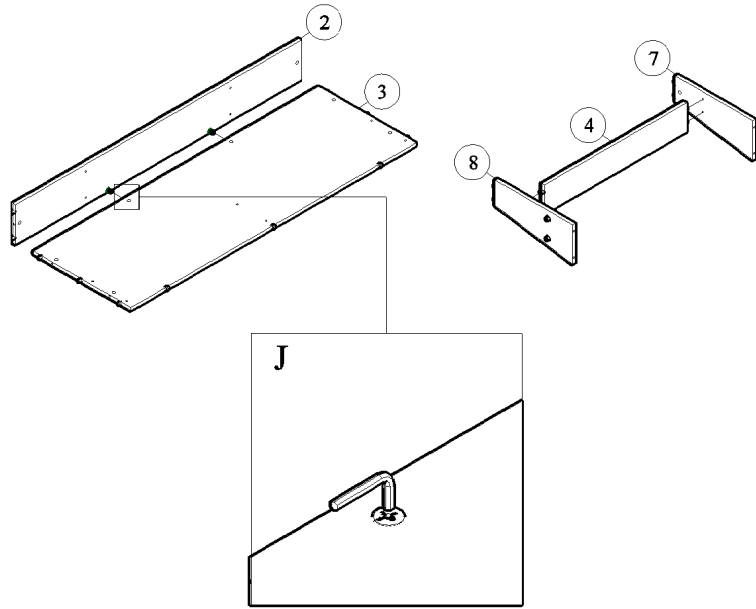

MODEL : SE BED 13014026WI

POSITION & PARTS NUMBER

	ACCESSORIES	QUANTITY
A	 MINIFX M5x24MM	22 PCS
B	 MINIFX M7x64MM	2 PCS
C	 MINIFX CASING	26 PCS
D	 WOOD DOWEL M8x30MM	50 PCS
E	 IRON SHELF SUPPORT	8 PCS
F	 SCREW M6x50MM	10 PCS
G	 SCREW M4x38MM	12 PCS
H	 WHITE PIN LEG	21 PCS
I	 POWER PIN	40 PCS
J	 ALLEN KEY	1 PC
K	 WOOD DOWEL M8x50MM	4 PCS
L	 SCREW M3.5x16MM	4 PCS

START ASSEMBLY

STEP 1

STEP 2

STEP 3

STEP 4

STEP 5

STEP 6

STEP 7

STEP 8

STEP 9

STEP 10

STEP 11

STEP 12

STEP 13

COMPLETED