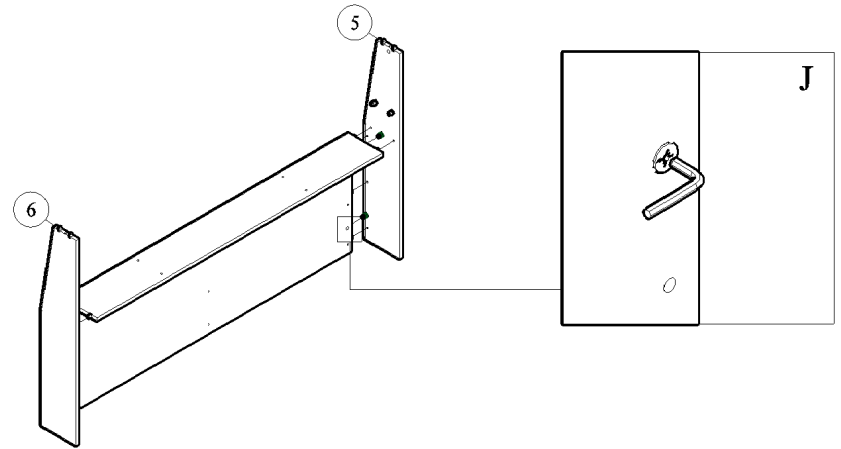

MODEL : SE BED 13014026WI

POSITION & PARTS NUMBER

	ACCESSORIES	QUANTITY
A	 MINIFX M5x24MM	22 PCS
B	 MINIFX M7x64MM	2 PCS
C	 MINIFX CASING	26 PCS
D	 WOOD DOWEL M8x30MM	50 PCS
E	 IRON SHELF SUPPORT	8 PCS
F	 SCREW M6x50MM	10 PCS
G	 SCREW M4x38MM	12 PCS
H	 WHITE PIN LEG	21 PCS
I	 POWER PIN	40 PCS
J	 ALLEN KEY	1 PC
K	 WOOD DOWEL M8x50MM	4 PCS
L	 SCREW M3.5x16MM	4 PCS

START ASSEMBLY

STEP 1

STEP 2

STEP 3

STEP 4

STEP 5

STEP 6

STEP 7

STEP 8

STEP 9

STEP 10

STEP 11

STEP 12

STEP 13

COMPLETED