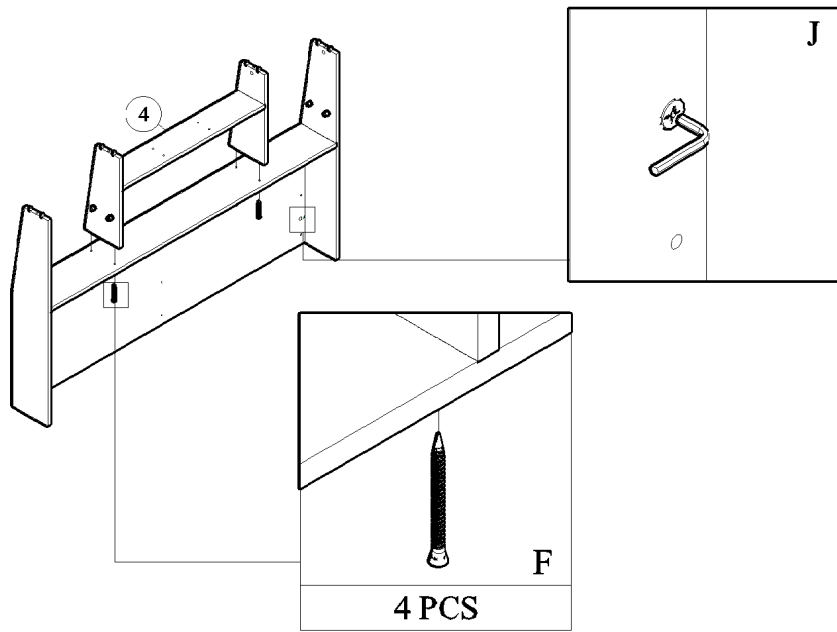

MODEL : SE BED 13014026WI

POSITION & PARTS NUMBER

	ACCESSORIES	QUANTITY
A	 MINIFX M5x24MM	22 PCS
B	 MINIFX M7x64MM	2 PCS
C	 MINIFX CASING	26 PCS
D	 WOOD DOWEL M8x30MM	50 PCS
E	 IRON SHELF SUPPORT	8 PCS
F	 SCREW M6x50MM	10 PCS
G	 SCREW M4x38MM	12 PCS
H	 WHITE PIN LEG	21 PCS
I	 POWER PIN	40 PCS
J	 ALLEN KEY	1 PC
K	 WOOD DOWEL M8x50MM	4 PCS
L	 SCREW M3.5x16MM	4 PCS

START ASSEMBLY

STEP 1

STEP 2

STEP 3

STEP 4

STEP 5

STEP 6

STEP 7

STEP 8

STEP 9

STEP 10

STEP 11

STEP 12

STEP 13

COMPLETED