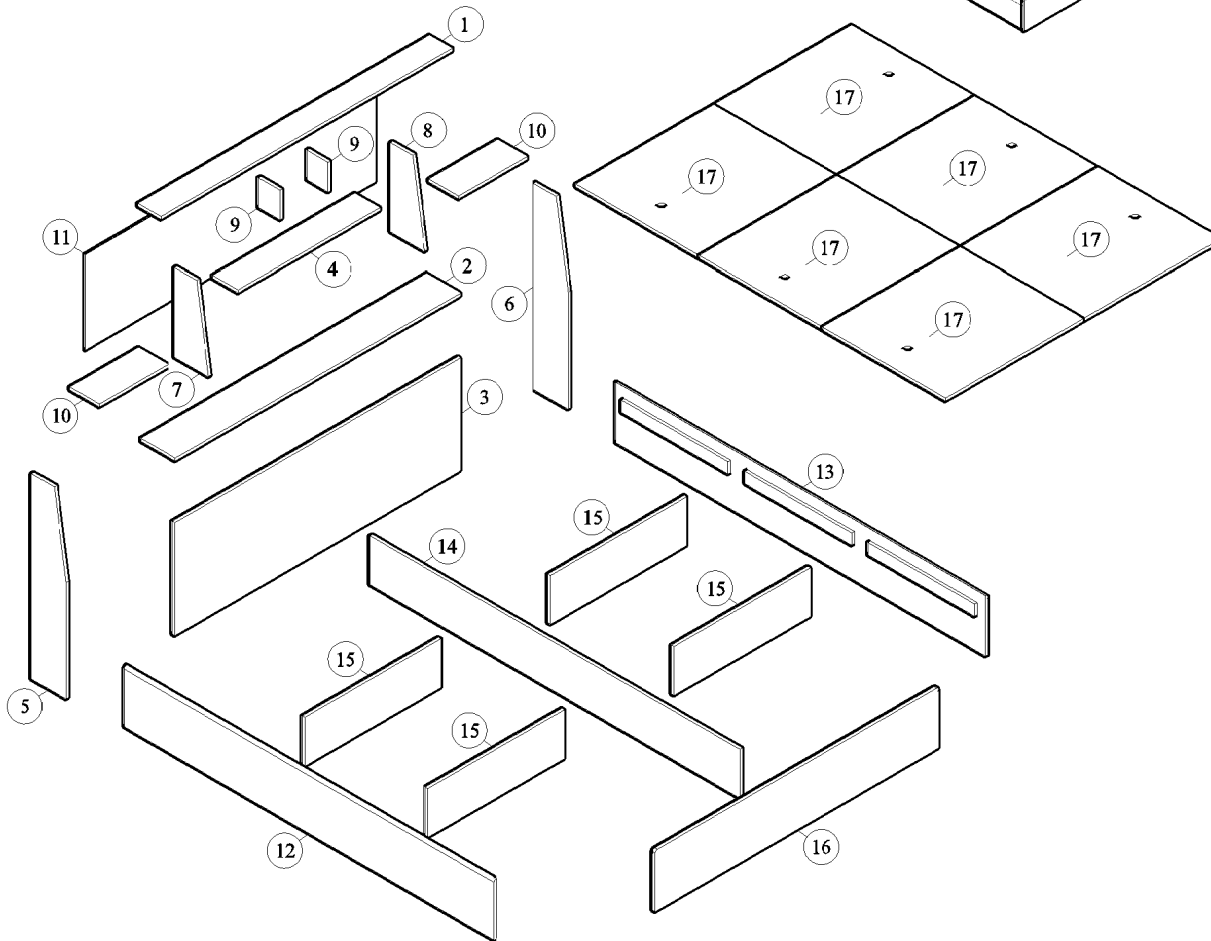

MODEL : SE BED 13014026WI

POSITION & PARTS NUMBER

	ACCESSORIES	QUANTITY
A	 MINIFX M5x24MM	22 PCS
B	 MINIFX M7x64MM	2 PCS
C	 MINIFX CASING	26 PCS
D	 WOOD DOWEL M8x30MM	50 PCS
E	 IRON SHELF SUPPORT	8 PCS
F	 SCREW M6x50MM	10 PCS
G	 SCREW M4x38MM	12 PCS
H	 WHITE PIN LEG	21 PCS
I	 POWER PIN	40 PCS
J	 ALLEN KEY	1 PC
K	 WOOD DOWEL M8x50MM	4 PCS
L	 SCREW M3.5x16MM	4 PCS

START ASSEMBLY

STEP 1

STEP 2

STEP 3

STEP 4

STEP 5

STEP 6

STEP 7