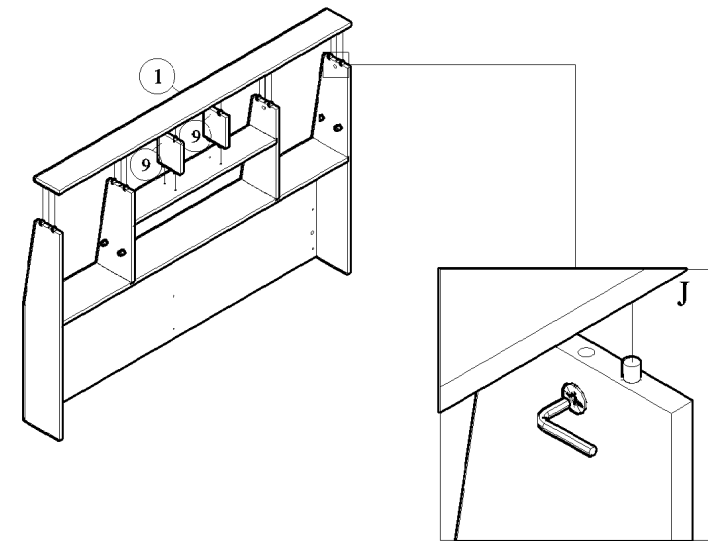

MODEL : SE BED 13014026WI

POSITION & PARTS NUMBER

	ACCESSORIES	QUANTITY
A	 MINIFX M5x24MM	22 PCS
B	 MINIFX M7x64MM	2 PCS
C	 MINIFX CASING	26 PCS
D	 WOOD DOWEL M8x30MM	50 PCS
E	 IRON SHELF SUPPORT	8 PCS
F	 SCREW M6x50MM	10 PCS
G	 SCREW M4x38MM	12 PCS
H	 WHITE PIN LEG	21 PCS
I	 POWER PIN	40 PCS
J	 ALLEN KEY	1 PC
K	 WOOD DOWEL M8x50MM	4 PCS
L	 SCREW M3.5x16MM	4 PCS

START ASSEMBLY

STEP 1

STEP 2

STEP 3

STEP 4

STEP 5

STEP 6

STEP 7

STEP 8

STEP 9

STEP 10

STEP 11

STEP 12

STEP 13

COMPLETED