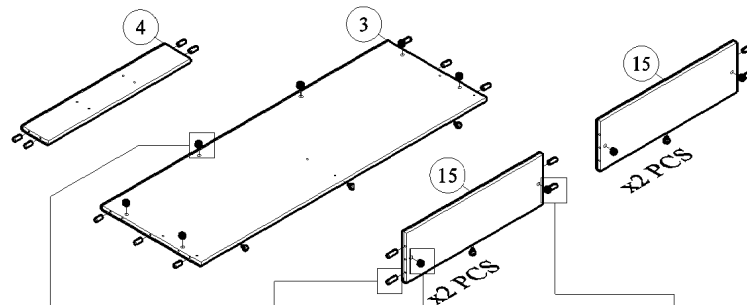

START ASSEMBLY

STEP 1

STEP 2

STEP 3

STEP 4