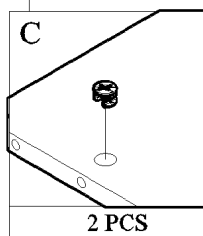

START ASSEMBLY

STEP 1