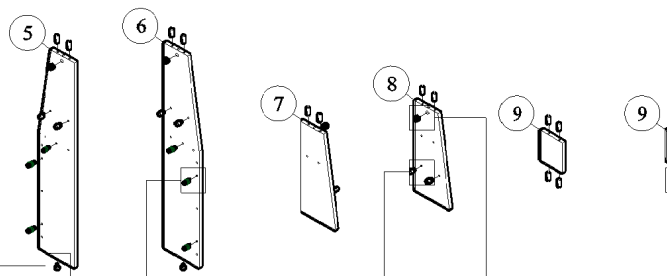

MODEL : SE BED 13014026WI

POSITION & PARTS NUMBER

	ACCESSORIES	QUANTITY
A	 MINIFX M5x24MM	22 PCS
B	 MINIFX M7x64MM	2 PCS
C	 MINIFX CASING	26 PCS
D	 WOOD DOWEL M8x30MM	50 PCS
E	 IRON SHELF SUPPORT	8 PCS
F	 SCREW M6x50MM	10 PCS
G	 SCREW M4x38MM	12 PCS
H	 WHITE PIN LEG	21 PCS
I	 POWER PIN	40 PCS
J	 ALLEN KEY	1 PC
K	 WOOD DOWEL M8x50MM	4 PCS
L	 SCREW M3.5x16MM	4 PCS

START ASSEMBLY

STEP 1

STEP 2

STEP 3

STEP 4

STEP 5

STEP 6

STEP 7

STEP 8

STEP 9

STEP 10

STEP 11

STEP 12

STEP 13

COMPLETED