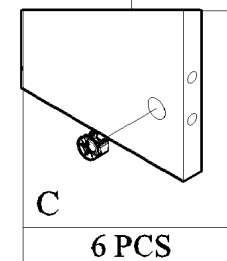

MODEL : SE BED 13014026WI

POSITION & PARTS NUMBER

	ACCESSORIES	QUANTITY
A	 MINIFX M5x24MM	22 PCS
B	 MINIFX M7x64MM	2 PCS
C	 MINIFX CASING	26 PCS
D	 WOOD DOWEL M8x30MM	50 PCS
E	 IRON SHELF SUPPORT	8 PCS
F	 SCREW M6x50MM	10 PCS
G	 SCREW M4x38MM	12 PCS
H	 WHITE PIN LEG	21 PCS
I	 POWER PIN	40 PCS
J	 ALLEN KEY	1 PC
K	 WOOD DOWEL M8x50MM	4 PCS
L	 SCREW M3.5x16MM	4 PCS

START ASSEMBLY

STEP 1

STEP 2

STEP 3

STEP 4

STEP 5

STEP 6

STEP 7