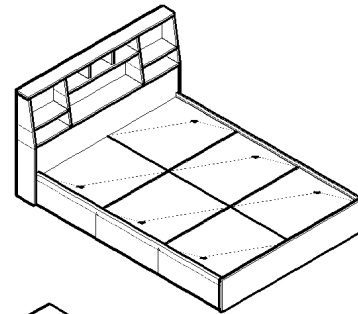

MODEL : SE BED 13014026WI

POSITION & PARTS NUMBER

	ACCESSORIES	QUANTITY
A	 MINIFX M5x24MM	22 PCS
B	 MINIFX M7x64MM	2 PCS
C	 MINIFX CASING	26 PCS
D	 WOOD DOWEL M8x30MM	50 PCS
E	 IRON SHELF SUPPORT	8 PCS
F	 SCREW M6x50MM	10 PCS
G	 SCREW M4x38MM	12 PCS
H	 WHITE PIN LEG	21 PCS
I	 POWER PIN	40 PCS
J	 ALLEN KEY	1 PC
K	 WOOD DOWEL M8x50MM	4 PCS
L	 SCREW M3.5x16MM	4 PCS