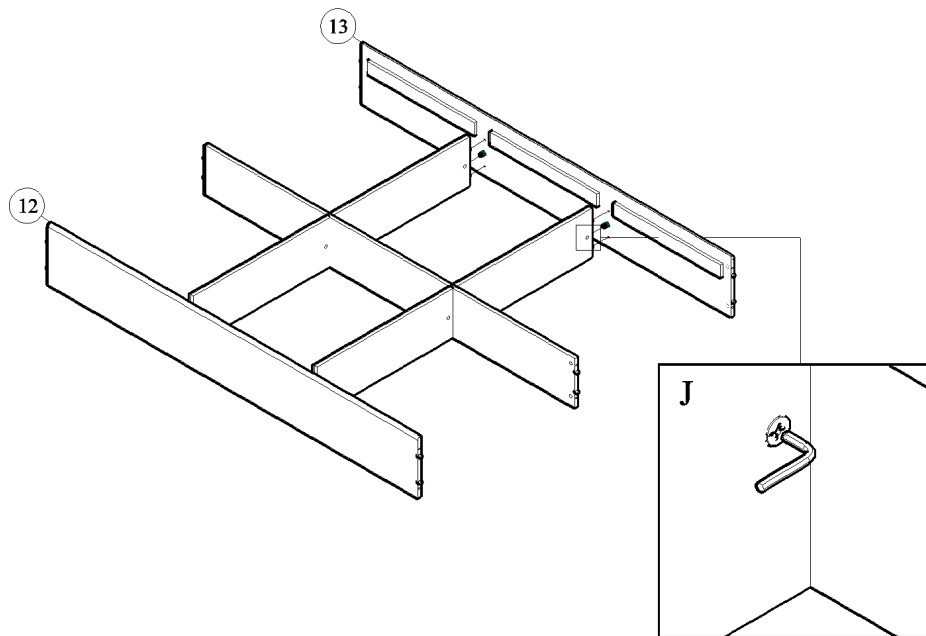

MODEL : SE BED 13014026WI

POSITION & PARTS NUMBER

	ACCESSORIES	QUANTITY
A	 MINIFX M5x24MM	22 PCS
B	 MINIFX M7x64MM	2 PCS
C	 MINIFX CASING	26 PCS
D	 WOOD DOWEL M8x30MM	50 PCS
E	 IRON SHELF SUPPORT	8 PCS
F	 SCREW M6x50MM	10 PCS
G	 SCREW M4x38MM	12 PCS
H	 WHITE PIN LEG	21 PCS
I	 POWER PIN	40 PCS
J	 ALLEN KEY	1 PC
K	 WOOD DOWEL M8x50MM	4 PCS
L	 SCREW M3.5x16MM	4 PCS

STEP 8

STEP 9

STEP 10

STEP 11

STEP 12

STEP 13

COMPLETED