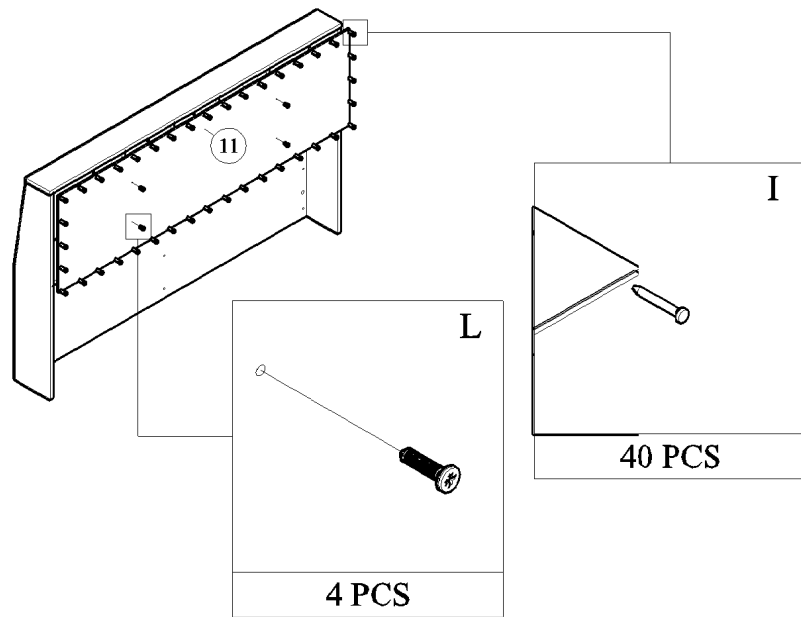

MODEL : SE BED 13014026WI

POSITION & PARTS NUMBER

	ACCESSORIES	QUANTITY
A	 MINIFX M5x24MM	22 PCS
B	 MINIFX M7x64MM	2 PCS
C	 MINIFX CASING	26 PCS
D	 WOOD DOWEL M8x30MM	50 PCS
E	 IRON SHELF SUPPORT	8 PCS
F	 SCREW M6x50MM	10 PCS
G	 SCREW M4x38MM	12 PCS
H	 WHITE PIN LEG	21 PCS
I	 POWER PIN	40 PCS
J	 ALLEN KEY	1 PC
K	 WOOD DOWEL M8x50MM	4 PCS
L	 SCREW M3.5x16MM	4 PCS

START ASSEMBLY

STEP 1

STEP 2

STEP 3

STEP 4

STEP 5

STEP 6

STEP 7

STEP 8

STEP 9

STEP 10

STEP 11

STEP 12

STEP 13

COMPLETED