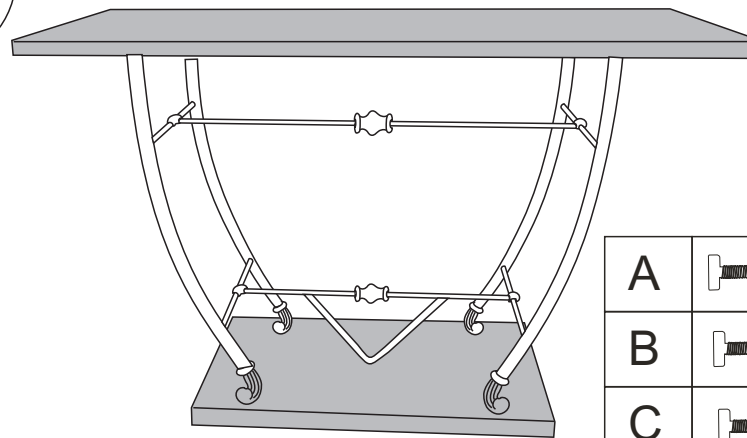

YLX-9096 CONSOLE TABLE

STEP1

STEP2

STEP3

STEP4

A		4X	1/4"*55mm
B		1X	1/4"*25mm
C		12X	1/4"*12mm
D		5X	∅16*1.5mm
E		1X	S4

Note: Pls do not tighten all bolts until the products is assembled completely

YLX-9096	A		1X	D		1X
	B		2X	E		1X
	C		1X	F	$\phi 24*1/4''*10\text{mm}$ 	6X