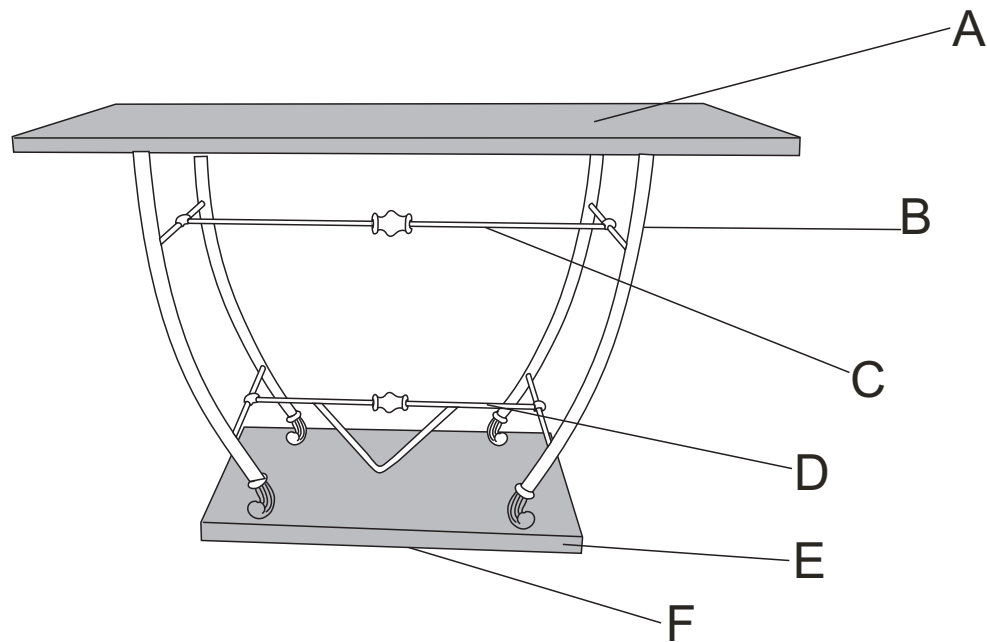

YLX-9096 CONSOLE TABLE

STEP1

STEP2

STEP3

STEP4

A		4X	1/4"*55mm
B		1X	1/4"*25mm
C		12X	1/4"*12mm
D		5X	∅16*1.5mm
E		1X	S4

Note: Pls do not tighten all bolts until the products is assembled completely

YLX-9096	A		1X	D		1X
	B		2X	E		1X
	C		1X	F	$\phi 24*1/4''*10\text{mm}$ 	6X