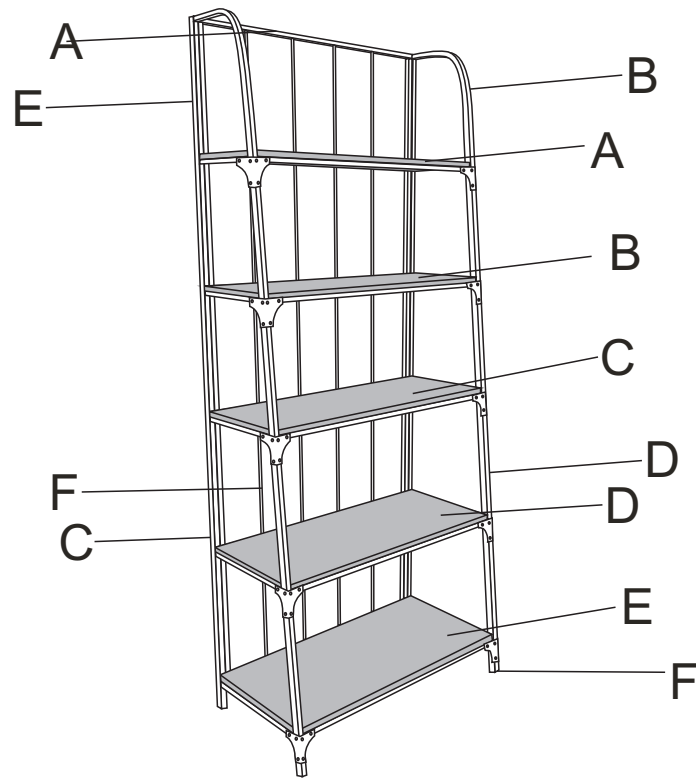

YLX-9071 SHELF

STEP1

STEP2

STEP3

STEP4

Note: Pls do not tighten all bolts until the products is assembled completely.

1		12X	1/4"*30mm
2		4X	1/4"*25mm
3		20X	M4.5*15mm
4		1X	S4

YLX-9071	A		1X	A		1X
	B		1X	B		1X
	C		1X	C		1X
	D		1X	D		1X
	E		1X	E		1X
	F		1X	F		4X