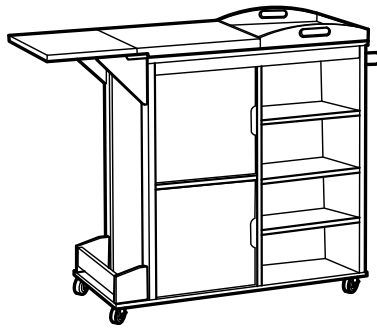

**ASSEMBLY
INSTRUCTIONS**

Item : Connie Kitchen Cart

Not Provided

2 Persons

A M6 x40mm = 2
(Black)

F M4 = 1

K M4 x16mm = 32
(Black)

B M6 x 60mm = 4
(Black)

G = 2

L 14.5Ø = 2

C 9mm = 28

H M3 x16mm = 2
(Black)

M 50mm = 2

D 24mm = 28

I M8 x30mm = 8

N 50mm = 2