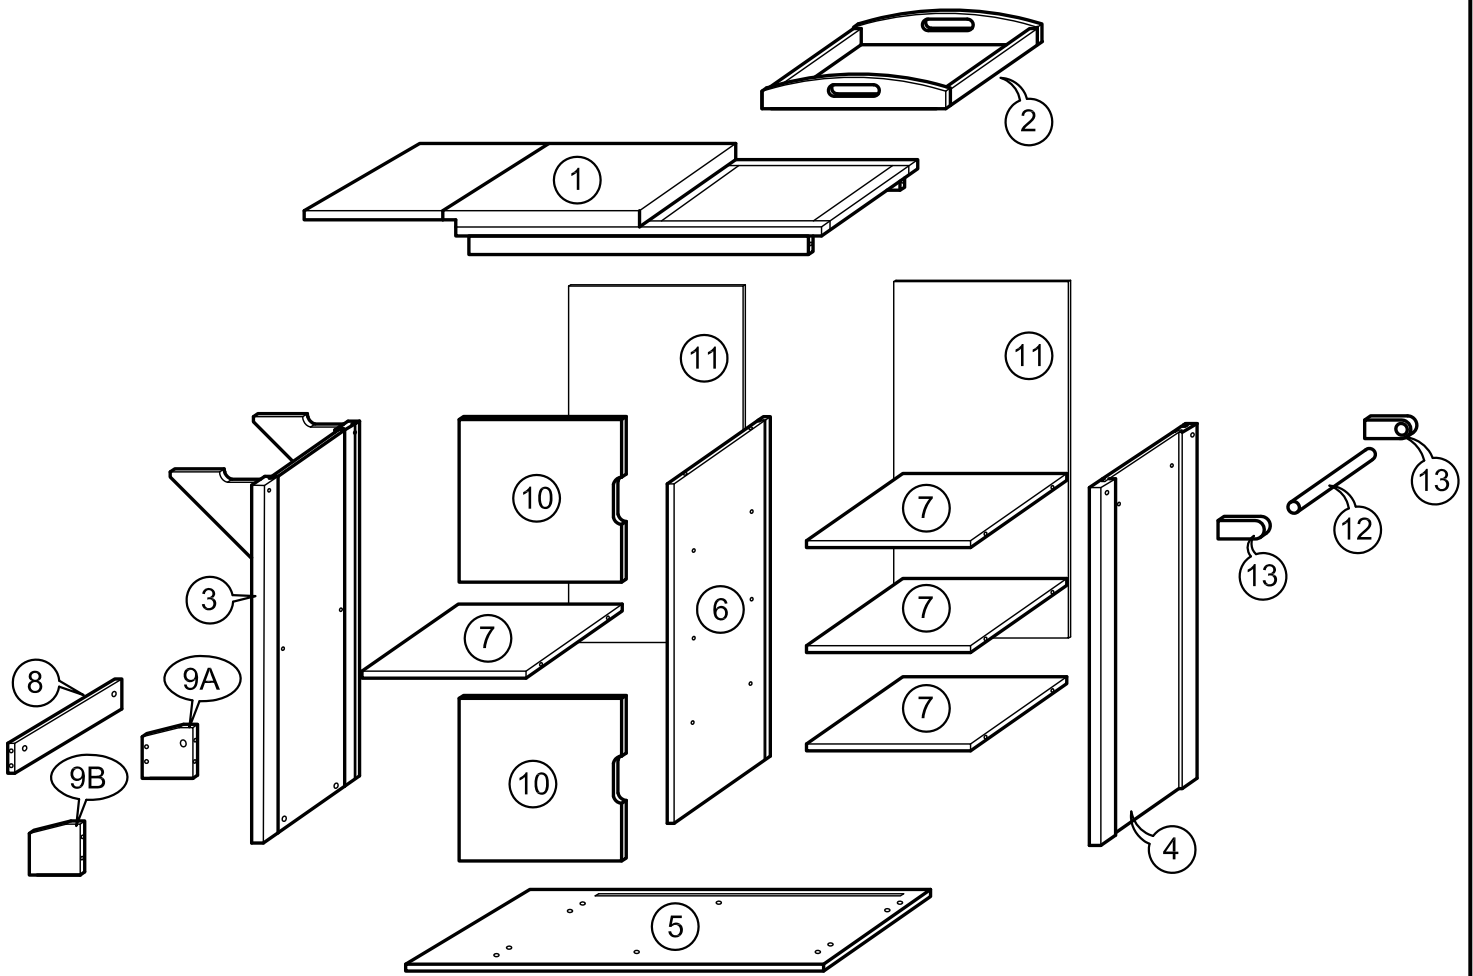

**ASSEMBLY
INSTRUCTIONS**

Item : Connie Kitchen Cart

Not Provided

2 Persons

A M6 x40mm = 2
(Black)

F M4 = 1

K M4 x16mm = 32
(Black)

B M6 x 60mm = 4
(Black)

G = 2

L 14.5Ø = 2

C 9mm = 28

H M3 x16mm = 2
(Black)

M 50mm = 2

D 24mm = 28

I M8 x30mm = 8

N 50mm = 2