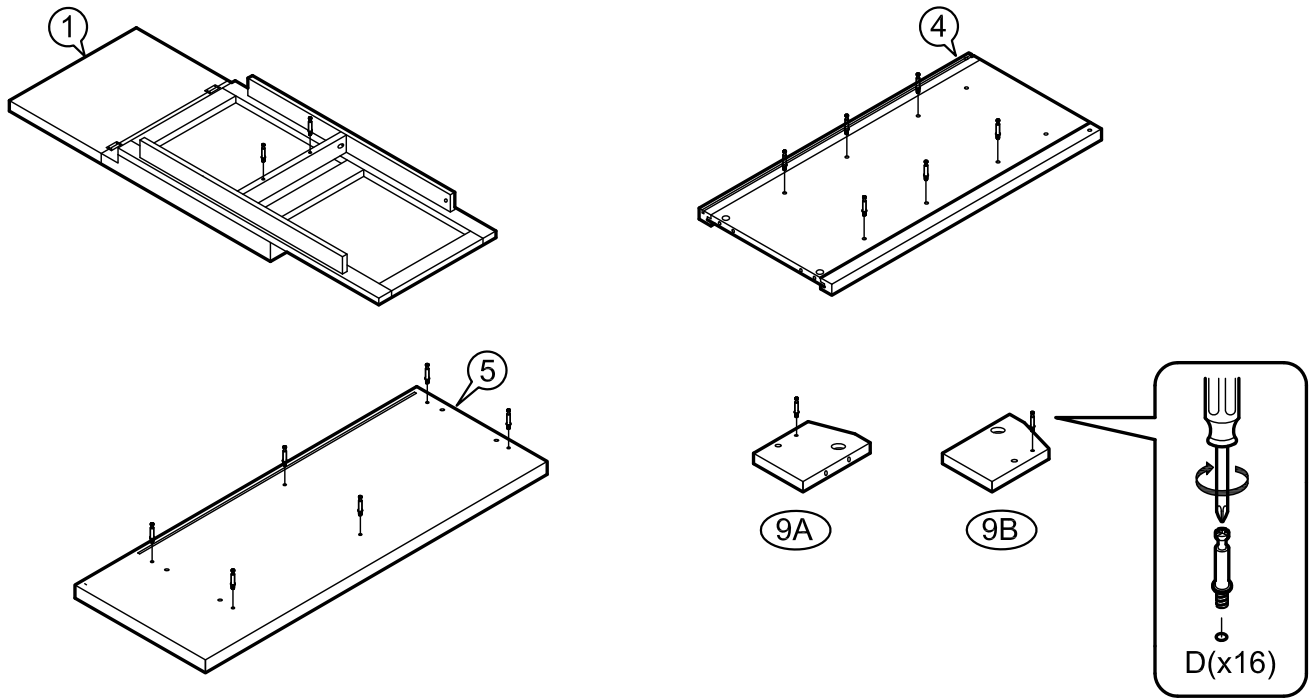

**ASSEMBLY
INSTRUCTIONS**

Item : Connie Kitchen Cart

Not Provided

2 Persons

A M6 x40mm = 2
(Black)

F M4 = 1

K M4 x16mm = 32
(Black)

B M6 x 60mm = 4
(Black)

G = 2

L 14.5Ø = 2

C 9mm = 28

H M3 x16mm = 2
(Black)

M 50mm = 2

D 24mm = 28

I M8 x30mm = 8

N 50mm = 2

E M6 x13mm = 4

J 7/8" = 4
mini

1

2

3

4

5

6