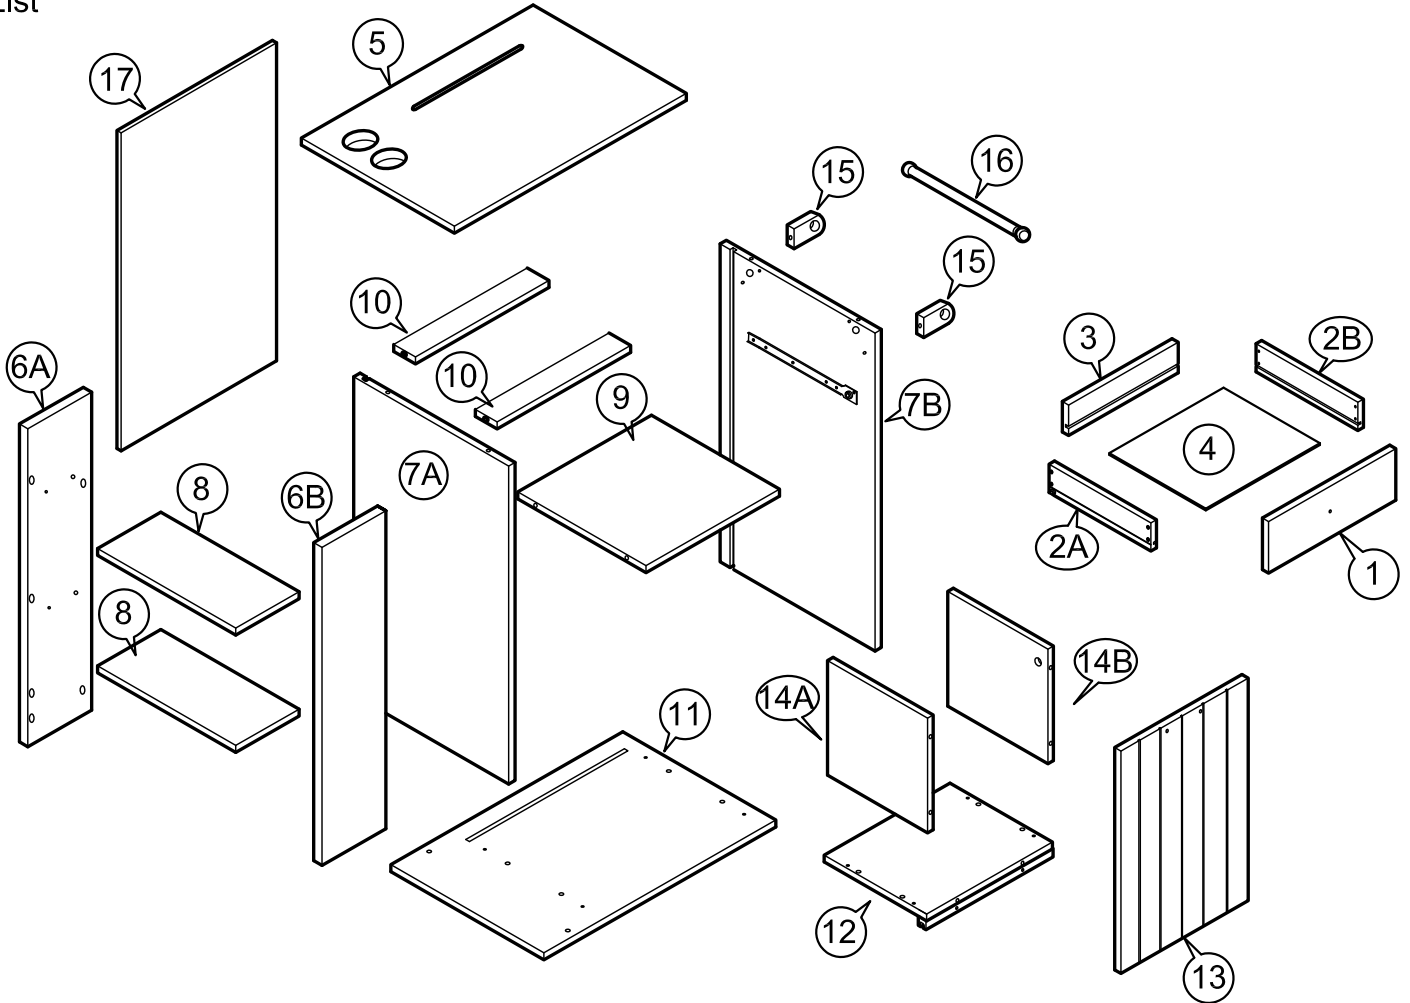

ASSEMBLY INSTRUCTIONS

Item : Java Kitchen Cart

2 Persons

Not Provided

Part List

Hardware List

A	M6 x40mm = 2	G	#8 x 1 1/4" = 16 (Black)	M	 = 3	R	 = 1
B	M4 = 1	H	M4 x 16mm = 16 (Caster)	N	386 x 9 Ømm = 4		
C	34mm = 22	I	M4 x 25mm = 2	O	50mm = 2		
D	24mm = 2	J	M8 x30mm = 16				
E	12mm = 22	K	 = 1	P	50mm = 2		
F	M3 x16mm(Black) = 3	L	20mm = 3				

1

2

3

4

5

6

7

8