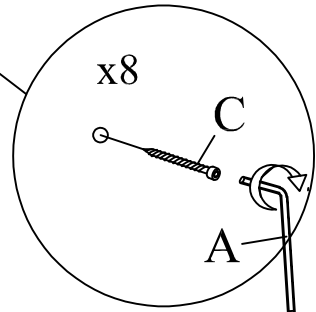

Step 5

This is how a mini fix works...
The head of the mini fix housing goes into the open mouth of the mini fix bolt. You then turn the mini fix housing so it tightens over the mini fix bolt.

*Assemble left middle panel (4), right middle panel (5) secure with Minifix as shown.

*Attach Minifix Cap as shown.

Step 6

This is how a mini fix works...
The head of the mini fix housing goes into the open mouth of the mini fix bolt. You then turn the mini fix housing so it tightens over the mini fix bolt.

*Assemble left side panel (2) secure with Minifix as shown.

Step 7

Step 8

Step 8.1

Step 8.2

13