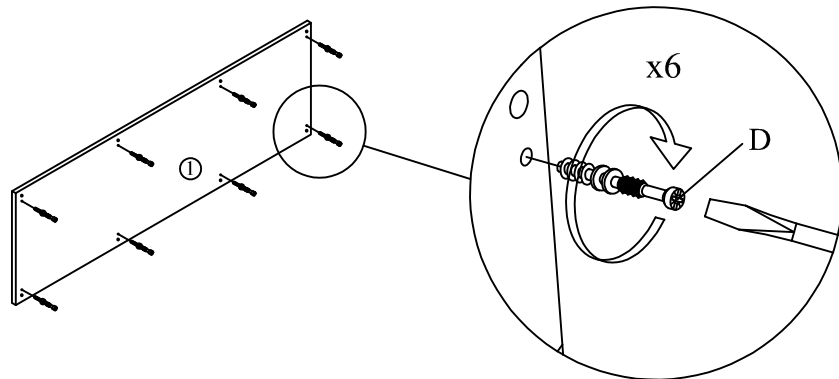

Assembly Instructions

Part List	QTY	Part List	QTY
1 Top Panel	1	7 Middle Big Support Panel (Holes)	2
2 Left Side Panel	1	8 Bottom Panel	1
3 Right Side Panel	1	9 Left Door Panel	1
4 Left Middle Panel	1	10 Right Door Panel	1
5 Right Middle Panel	1	11 Side Back Panel	2
6 Middle Small Support Panel	4	12 Middle Back Panel	1
		13 Legs	5

Hardware	QTY
A Allen Key M4 	1
B Dowel 	24
C JCBC W Screw M6x40 	16
D Mini Fix Bolt 	8
E Mini Fix Housing 	8
F Mini Fix Cap 	8
G CSK Screw M4x20mm 	20
H CSK Screw M3.5x16mm 	24
I Shell Support Metal 	16
J Power Nail 5/8 	56
K Handle Screw 3.5 x 25 	4
L Handle 	1
M 5/8 Hinge 	4
N MT81 Support Leg 	5

Step 1

Step 2

Step 3

Step 4

Step 5

This is how a mini fix works...
The head of the mini fix housing goes into the open mouth of the mini fix bolt. You then turn the mini fix housing so it tightens over the mini fix bolt.

**Assemble left middle panel (4), right middle panel (5) secure with Minifix as shown.*

**Attach Minifix Cap as shown.*

Step 6

This is how a mini fix works...
The head of the mini fix housing goes into the open mouth of the mini fix bolt. You then turn the mini fix housing so it tightens over the mini fix bolt.