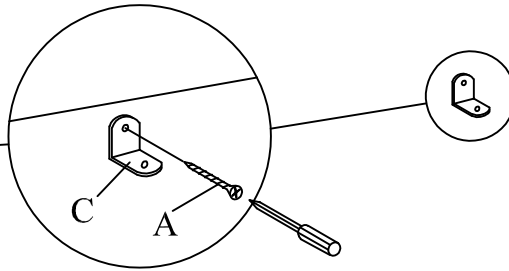

Step 1

Step 2

Step 3

Step 4

Step 5

This is how a mini fix works...
The head of the mini fix housing goes into the open mouth of the mini fix bolt. You then turn the mini fix housing so it tightens over the mini fix bolt.

**Assemble left middle panel (4), right middle panel (5) secure with Minifix as shown.*

**Attach Minifix Cap as shown.*

Step 6

This is how a mini fix works...
The head of the mini fix housing goes into the open mouth of the mini fix bolt. You then turn the mini fix housing so it tightens over the mini fix bolt.

Step 11

Step 12

Step 13

Anti -
Tapping

(A)

CSK Screw
M3.5x16mm
1PC

(B)

CSK Screw
M4x50mm
1PC

(C)

L BRACKET
2PCS

(D)

CABLE TIE
1PC

BACK VIEW

WALL

WALL