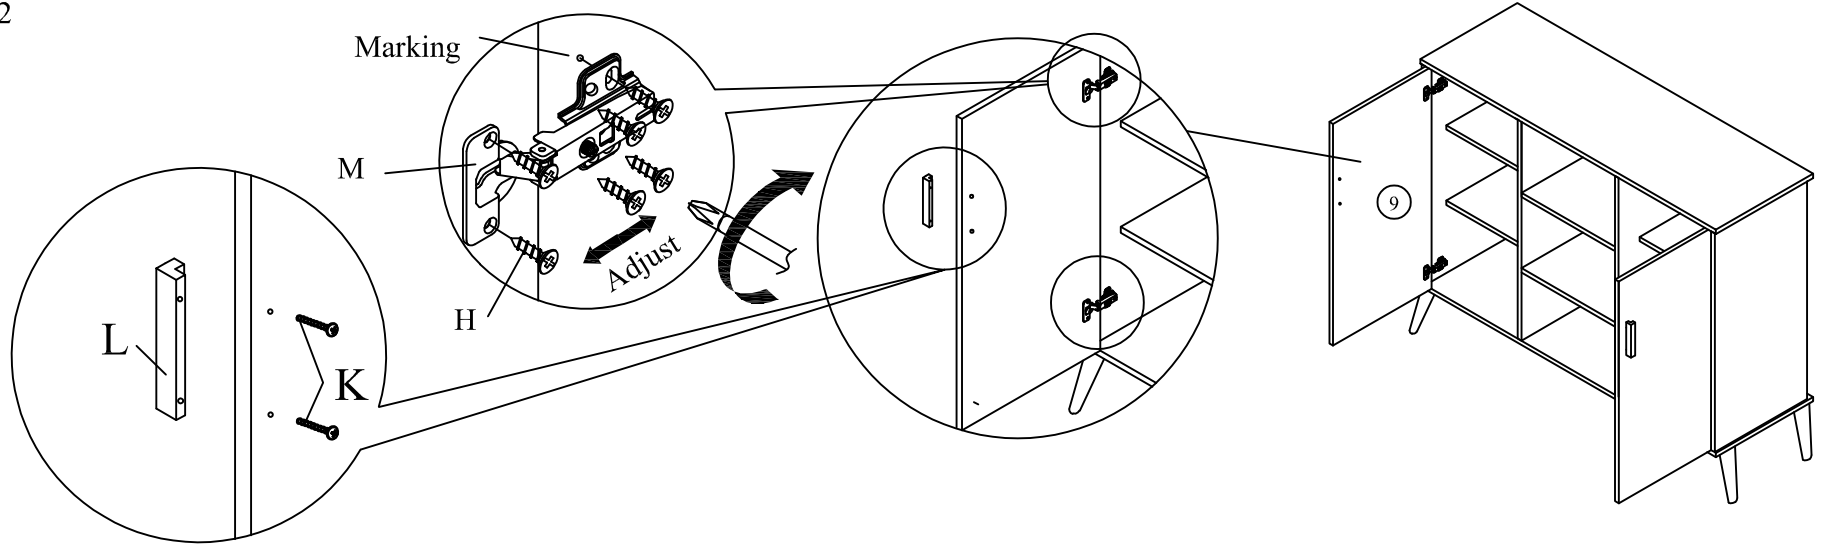

Step 1

Step 2

Step 3

Step 4

Step 5

This is how a mini fix works...
The head of the mini fix housing goes into the open mouth of the mini fix bolt. You then turn the mini fix housing so it tightens over the mini fix bolt.

**Assemble left middle panel (4), right middle panel (5) secure with Minifix as shown.*

**Attach Minifix Cap as shown.*

Step 6

This is how a mini fix works...
The head of the mini fix housing goes into the open mouth of the mini fix bolt. You then turn the mini fix housing so it tightens over the mini fix bolt.

**Assemble left side panel (2) secure with Minifix as shown.*

Step 7

Step 8

Step 8.1

Step 8.2

13

Step 9

Step 10

Step 11

Step 12

Step 13

Anti -
Tapping

(A)

CSK Screw
M3.5x16mm
1PC

(B)

CSK Screw
M4x50mm
1PC