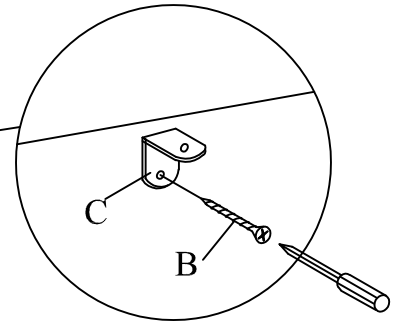

Step 1

Step 2

Step 3

Step 4

Step 5

This is how a mini fix works...
The head of the mini fix housing goes into the open mouth of the mini fix bolt. You then turn the mini fix housing so it tightens over the mini fix bolt.

Step 11

Step 12

Step 13

Anti -
Tapping

(A)

CSK Screw
M3.5x16mm
1PC

(B)

CSK Screw
M4x50mm
1PC

(C)

L BRACKET
2PCS

(D)

CABLE TIE
1PC

BACK VIEW

WALL

WALL