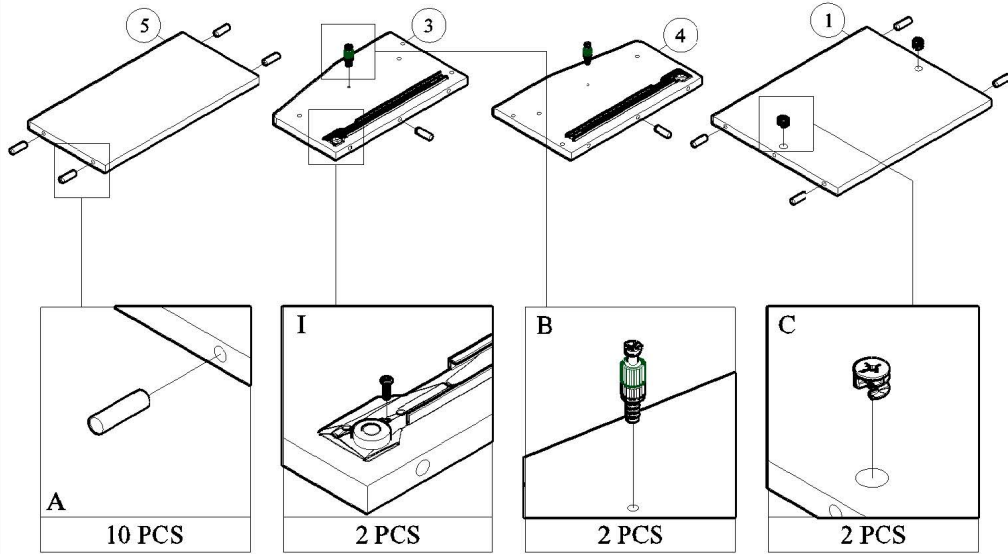

POSITION & PARTS NUMBER

	ACCESSORIES	QUANTITY
A	 WOOD DOWEL M8x30MM	10 PCS
B	 MINIFIX M5x24MM	2 PCS
C	 MINIFIX CASING	2 PCS
D	 SCREW M6x50MM	4 PCS
E	 SCREW M7x50MM	8 PCS
F	 SCREW M4x38MM	8 PCS
G	 POWER PIN	10 PCS
H	 WHITE LEG PIN	4 PCS
I	 DRAWER SLIDE 12" SCREW M3.5x12MM	1 SET 12 PCS
J	 CHROME HANDLE (GOLD) SCREW M3.5x12MM	1 PC 2 PCS
K	 ALLEN KEY	1 PC

START ASSEMBLY

STEP 1

STEP 2

STEP 3

STEP 4

STEP 5

STEP 6

STEP 7