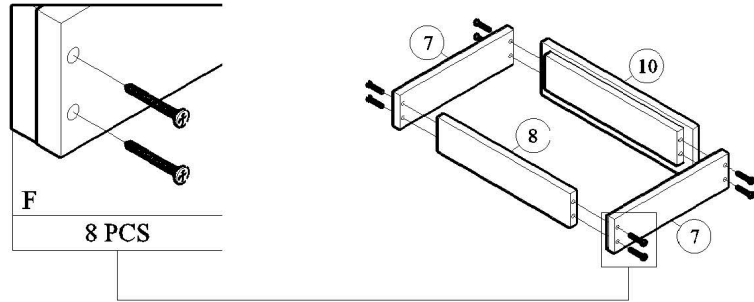

POSITION & PARTS NUMBER

	ACCESSORIES	QUANTITY
A	 WOOD DOWEL M8x30MM	10 PCS
B	 MINIFIX M5x24MM	2 PCS
C	 MINIFIX CASING	2 PCS
D	 SCREW M6x50MM	4 PCS
E	 SCREW M7x50MM	8 PCS
F	 SCREW M4x38MM	8 PCS
G	 POWER PIN	10 PCS
H	 WHITE LEG PIN	4 PCS
I	 DRAWER SLIDE 12" SCREW M3.5x12MM	1 SET 12 PCS
J	 CHROME HANDLE (GOLD) SCREW M3.5x12MM	1 PC 2 PCS
K	 ALLEN KEY	1 PC

START ASSEMBLY

STEP 1

STEP 2

STEP 3

STEP 4

STEP 5

STEP 6

STEP 7