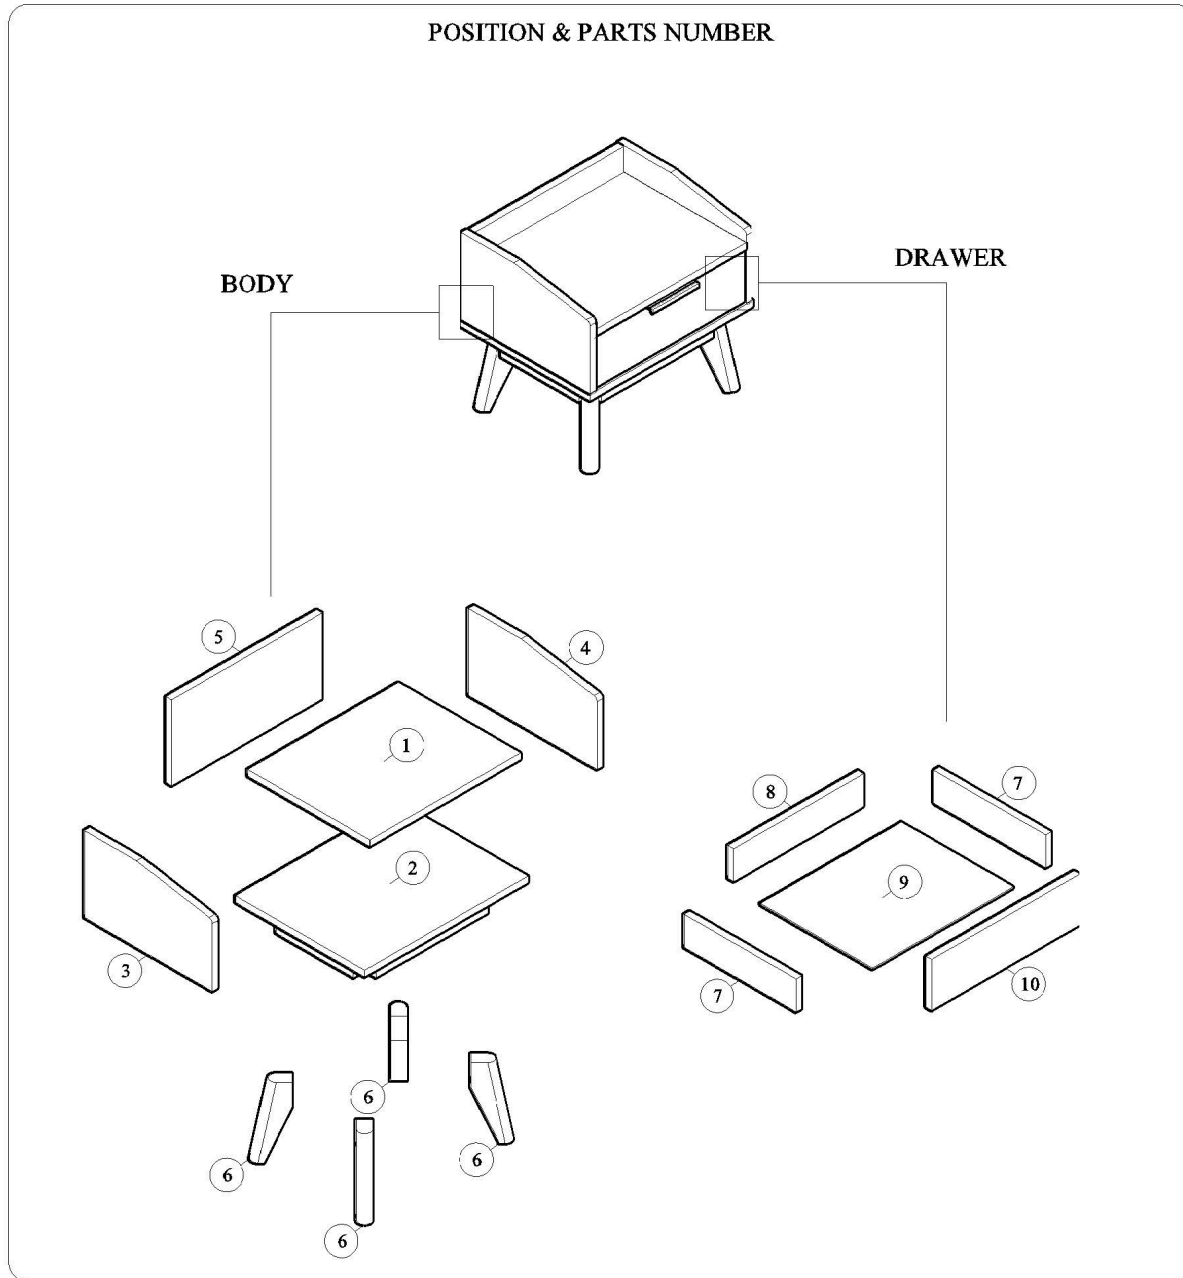

POSITION & PARTS NUMBER

	ACCESSORIES	QUANTITY
A	 WOOD DOWEL M8x30MM	10 PCS
B	 MINIFIX M5x24MM	2 PCS
C	 MINIFIX CASING	2 PCS
D	 SCREW M6x50MM	4 PCS
E	 SCREW M7x50MM	8 PCS
F	 SCREW M4x38MM	8 PCS
G	 POWER PIN	10 PCS
H	 WHITE LEG PIN	4 PCS
I	 DRAWER SLIDE 12" SCREW M3.5x12MM	1 SET 12 PCS
J	 CHROME HANDLE (GOLD) SCREW M3.5x12MM	1 PC 2 PCS
K	 ALLEN KEY	1 PC

START ASSEMBLY

STEP 1

STEP 2

STEP 3

STEP 4

STEP 5

STEP 6

STEP 7