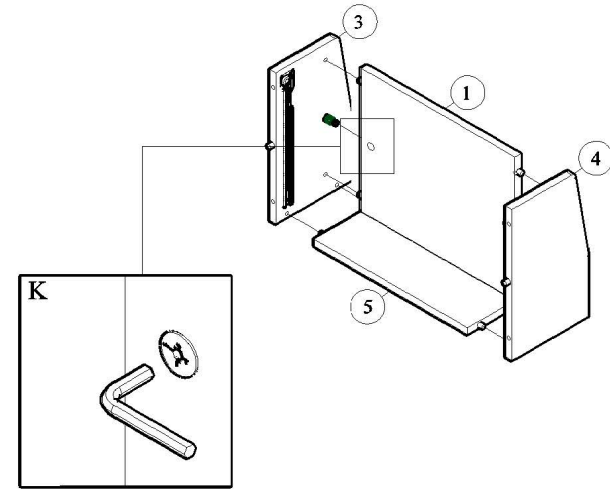

POSITION & PARTS NUMBER

	ACCESSORIES	QUANTITY
A	 WOOD DOWEL M8x30MM	10 PCS
B	 MINIFIX M5x24MM	2 PCS
C	 MINIFIX CASING	2 PCS
D	 SCREW M6x50MM	4 PCS
E	 SCREW M7x50MM	8 PCS
F	 SCREW M4x38MM	8 PCS
G	 POWER PIN	10 PCS
H	 WHITE LEG PIN	4 PCS
I	 DRAWER SLIDE 12" SCREW M3.5x12MM	1 SET 12 PCS
J	 CHROME HANDLE (GOLD) SCREW M3.5x12MM	1 PC 2 PCS
K	 ALLEN KEY	1 PC

START ASSEMBLY

STEP 1

STEP 2

STEP 3

STEP 4

STEP 5

STEP 6

STEP 7