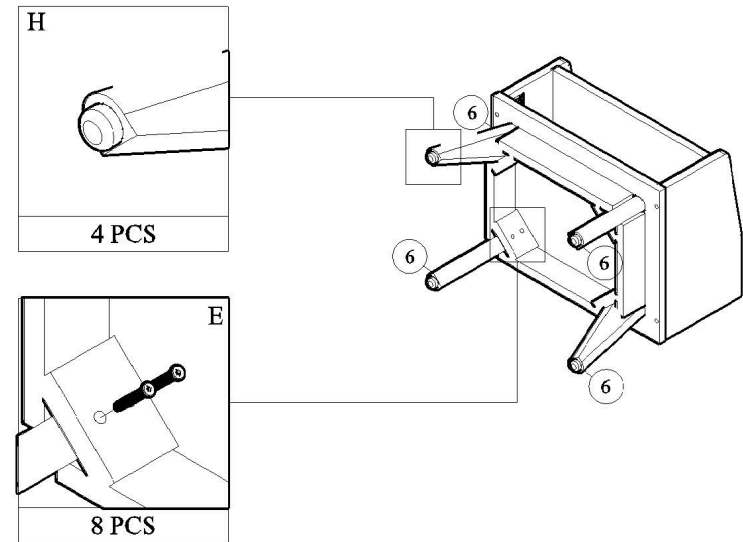

POSITION & PARTS NUMBER

	ACCESSORIES	QUANTITY
A	 WOOD DOWEL M8x30MM	10 PCS
B	 MINIFIX M5x24MM	2 PCS
C	 MINIFIX CASING	2 PCS
D	 SCREW M6x50MM	4 PCS
E	 SCREW M7x50MM	8 PCS
F	 SCREW M4x38MM	8 PCS
G	 POWER PIN	10 PCS
H	 WHITE LEG PIN	4 PCS
I	 DRAWER SLIDE 12" SCREW M3.5x12MM	1 SET 12 PCS
J	 CHROME HANDLE (GOLD) SCREW M3.5x12MM	1 PC 2 PCS
K	 ALLEN KEY	1 PC

START ASSEMBLY

STEP 1

STEP 2

STEP 3

STEP 4

STEP 5

STEP 6

STEP 7