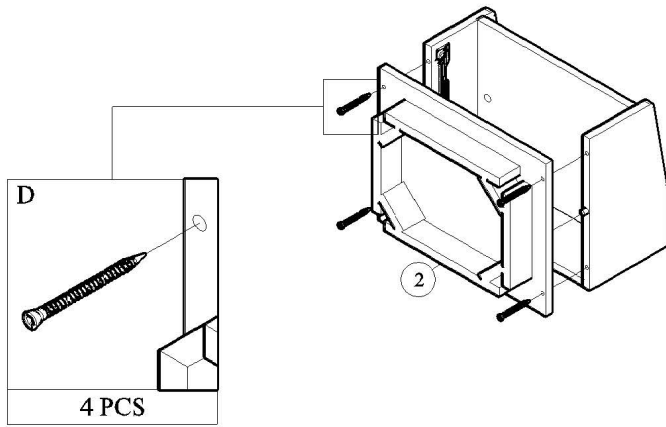

POSITION & PARTS NUMBER

	ACCESSORIES	QUANTITY
A	 WOOD DOWEL M8x30MM	10 PCS
B	 MINIFIX M5x24MM	2 PCS
C	 MINIFIX CASING	2 PCS
D	 SCREW M6x50MM	4 PCS
E	 SCREW M7x50MM	8 PCS
F	 SCREW M4x38MM	8 PCS
G	 POWER PIN	10 PCS
H	 WHITE LEG PIN	4 PCS
I	 DRAWER SLIDE 12" SCREW M3.5x12MM	1 SET 12 PCS
J	 CHROME HANDLE (GOLD) SCREW M3.5x12MM	1 PC 2 PCS
K	 ALLEN KEY	1 PC

START ASSEMBLY

STEP 1

STEP 2

STEP 3

STEP 4

STEP 5

STEP 6

STEP 7