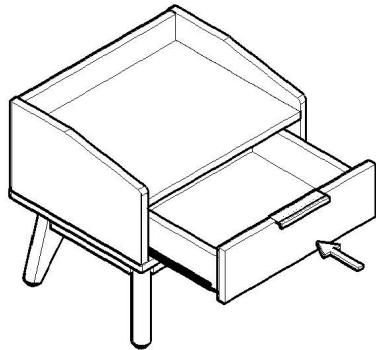

STEP 5

STEP 6

STEP 7

STEP 8

STEP 9

COMPLETED