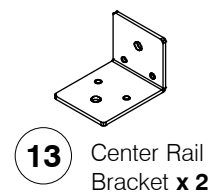

Queen Bed

Assembly Instructions

0818

1 Assembled View

Note: Do not assemble using power tools. This can cause the bolts to be overtightened

2 Parts List

3 Hardware List

Queen Bed

Assembly Instructions

0818

- 4** Assembled the Support Leg (E) to the Long Support (D).

- 5** Fit the Post (F) to the Support Panel (G).

Queen Bed

Assembly Instructions

0818

- 6** Fit the Center Rail Bracket to the Headboard Panel (A).

- 7** Fit the Center Rail Bracket to the Footboard Panel (B).

- 8** Bolt the assembled Support Panel (G) to the Side Rail (C).

Queen Bed

Assembly Instructions

0818

- 9 Assemble the Side Rail (C) to the Headboard and Footboard Panel (A & B).**

- 12** Bolt & screw the Bed Slats (H) to the Side Rail (C).

Full / Queen Headboard

Assembly Instructions

0818

1 Parts List

2 Hardware List

1 M6 x 35mm JCB
x 4

2 Spring Washer
x 4