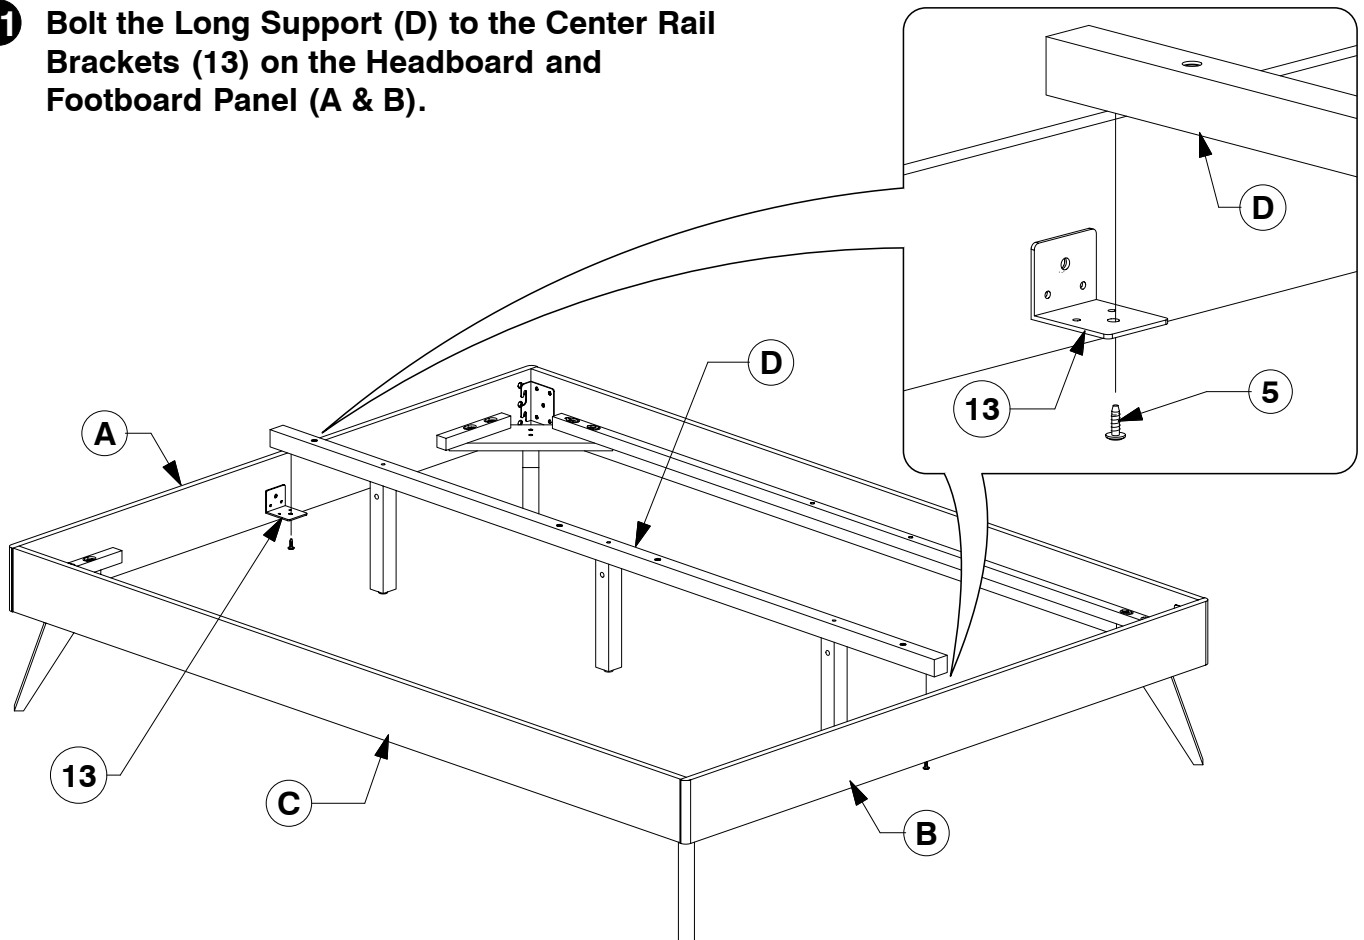

- 7** Fit the Center Rail Bracket to the Footboard Panel (B).

- 8** Bolt the assembled Support Panel (G) to the Side Rail (C).

Queen Bed

Assembly Instructions

0818

- 9 Assemble the Side Rail (C) to the Headboard and Footboard Panel (A & B).**

- 10 Bolt the assembled Support Panel (G) to the Headboard and Footboard Panel (A & B).**

Queen Bed

Assembly Instructions

0818

- 11** Bolt the Long Support (D) to the Center Rail Brackets (13) on the Headboard and Footboard Panel (A & B).

- 12** Bolt & screw the Bed Slats (H) to the Side Rail (C).

Full / Queen Headboard

Assembly Instructions

0818

1 Parts List

2 Hardware List

1 M6 x 35mm JCB
x 4

2 Spring Washer
x 4