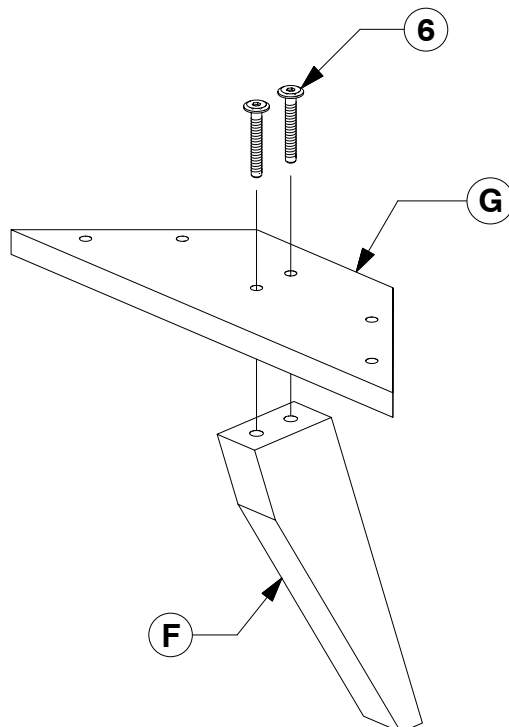

Queen Bed

Assembly Instructions

0818

1 Assembled View

Note: Do not assemble using power tools. This can cause the bolts to be overtightened

2 Parts List

3 Hardware List

Queen Bed

Assembly Instructions

0818

- 4** Assembled the Support Leg (E) to the Long Support (D).

- 5** Fit the Post (F) to the Support Panel (G).

Queen Bed

Assembly Instructions

0818

- 6** Fit the Center Rail Bracket to the Headboard Panel (A).

- 7** Fit the Center Rail Bracket to the Footboard Panel (B).

- 8** Bolt the assembled Support Panel (G) to the Side Rail (C).

Queen Bed

Assembly Instructions

0818

- 9 Assemble the Side Rail (C) to the Headboard and Footboard Panel (A & B).**

- 12** Bolt & screw the Bed Slats (H) to the Side Rail (C).

Full / Queen Headboard

Assembly Instructions

0818

1 Parts List

2 Hardware List

1 M6 x 35mm JCB
x 4

2 Spring Washer
x 4