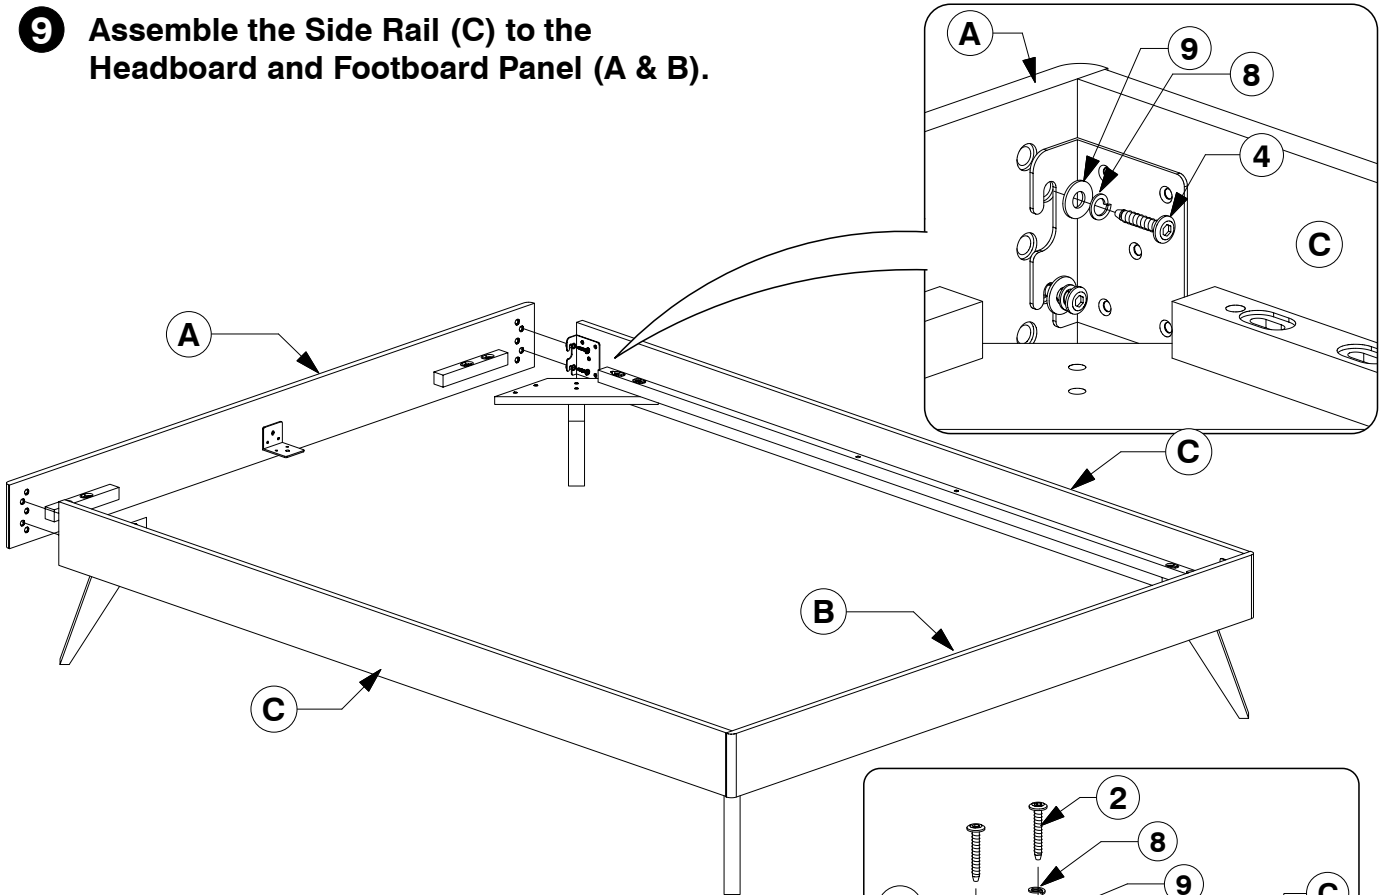

Assembly Instructions

0818

- 4** Assembled the Support Leg (E) to the Long Support (D).

- 5** Fit the Post (F) to the Support Panel (G).

Queen Bed

Assembly Instructions

0818

- 6** Fit the Center Rail Bracket to the Headboard Panel (A).

- 7** Fit the Center Rail Bracket to the Footboard Panel (B).

- 8** Bolt the assembled Support Panel (G) to the Side Rail (C).

Queen Bed

Assembly Instructions

0818

- 9 Assemble the Side Rail (C) to the Headboard and Footboard Panel (A & B).**

- 10 Bolt the assembled Support Panel (G) to the Headboard and Footboard Panel (A & B).**

Queen Bed

Assembly Instructions

0818

- 11** Bolt the Long Support (D) to the Center Rail Brackets (13) on the Headboard and Footboard Panel (A & B).