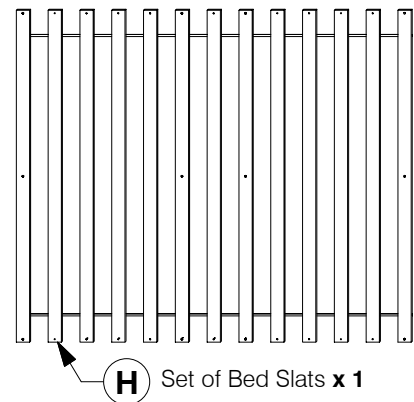

Queen Bed

Assembly Instructions

0818

1 Assembled View

Note: Do not assemble using power tools. This can cause the bolts to be overtightened

2 Parts List

3 Hardware List

Queen Bed

Assembly Instructions

0818

- 4** Assembled the Support Leg (E) to the Long Support (D).

- 5** Fit the Post (F) to the Support Panel (G).

Queen Bed

Assembly Instructions

0818

- 6** Fit the Center Rail Bracket to the Headboard Panel (A).

- 7** Fit the Center Rail Bracket to the Footboard Panel (B).

- 8** Bolt the assembled Support Panel (G) to the Side Rail (C).

Queen Bed

Assembly Instructions

0818

- 9 Assemble the Side Rail (C) to the Headboard and Footboard Panel (A & B).**

- 12** Bolt & screw the Bed Slats (H) to the Side Rail (C).

Full / Queen Headboard

Assembly Instructions

0818

1 Parts List

2 Hardware List

1 M6 x 35mm JCB
x 4

2 Spring Washer
x 4