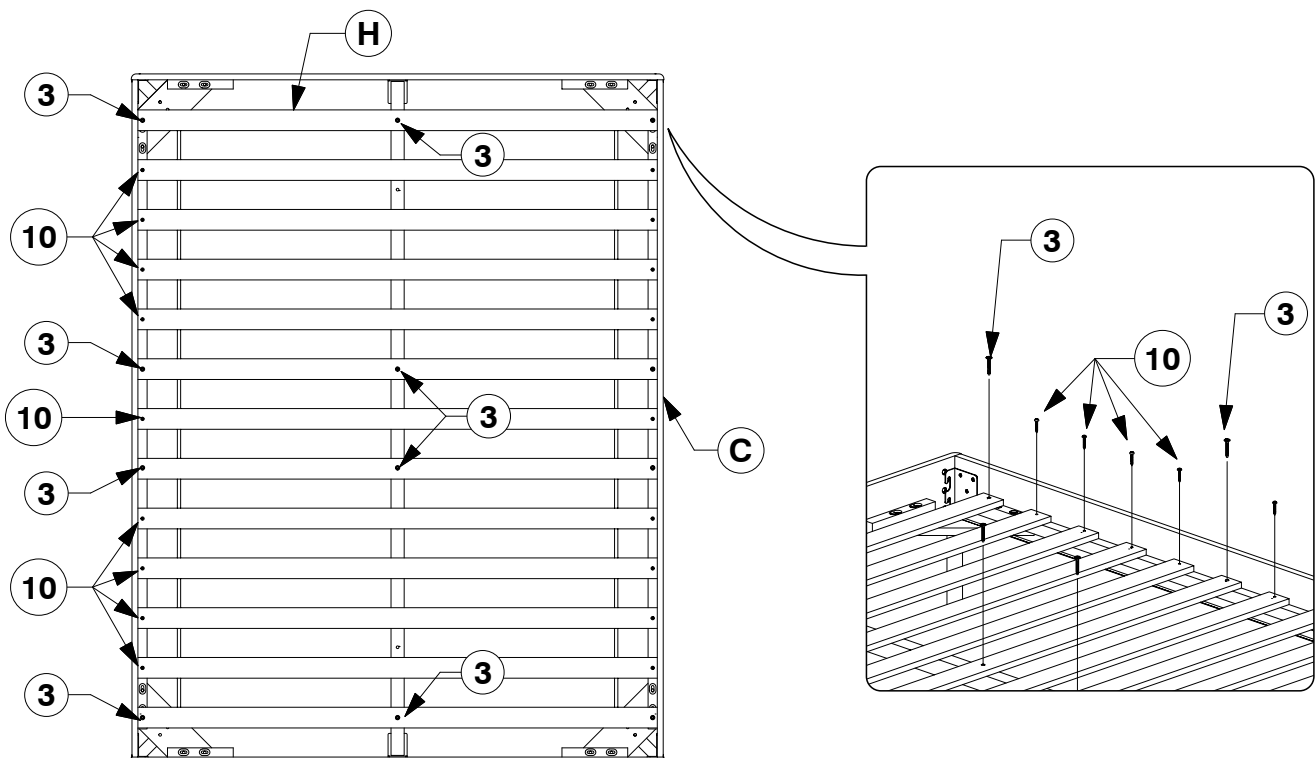

Assembly Instructions

0818

- 4** Assembled the Support Leg (E) to the Long Support (D).

- 5** Fit the Post (F) to the Support Panel (G).

Queen Bed

Assembly Instructions

0818

- 6** Fit the Center Rail Bracket to the Headboard Panel (A).

- 7** Fit the Center Rail Bracket to the Footboard Panel (B).

- 8** Bolt the assembled Support Panel (G) to the Side Rail (C).

Queen Bed

Assembly Instructions

0818

- 9 Assemble the Side Rail (C) to the Headboard and Footboard Panel (A & B).**

- 10 Bolt the assembled Support Panel (G) to the Headboard and Footboard Panel (A & B).**

Queen Bed

Assembly Instructions

0818

- 11** Bolt the Long Support (D) to the Center Rail Brackets (13) on the Headboard and Footboard Panel (A & B).

- 12** Bolt & screw the Bed Slats (H) to the Side Rail (C).

Full / Queen Headboard

Assembly Instructions

0818

1 Parts List

2 Hardware List

1 M6 x 35mm JCB
x 4

2 Spring Washer
x 4