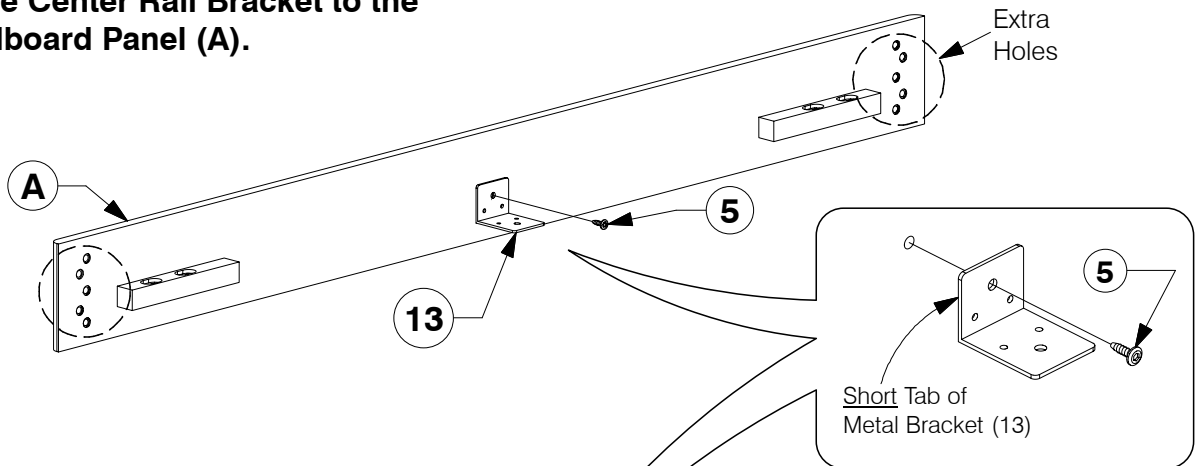

Assembly Instructions

0818

- 4** Assembled the Support Leg (E) to the Long Support (D).

- 5** Fit the Post (F) to the Support Panel (G).

Queen Bed

Assembly Instructions

0818

- 6** Fit the Center Rail Bracket to the Headboard Panel (A).

- 7** Fit the Center Rail Bracket to the Footboard Panel (B).

- 8** Bolt the assembled Support Panel (G) to the Side Rail (C).

Queen Bed

Assembly Instructions

0818

- 9 Assemble the Side Rail (C) to the Headboard and Footboard Panel (A & B).**