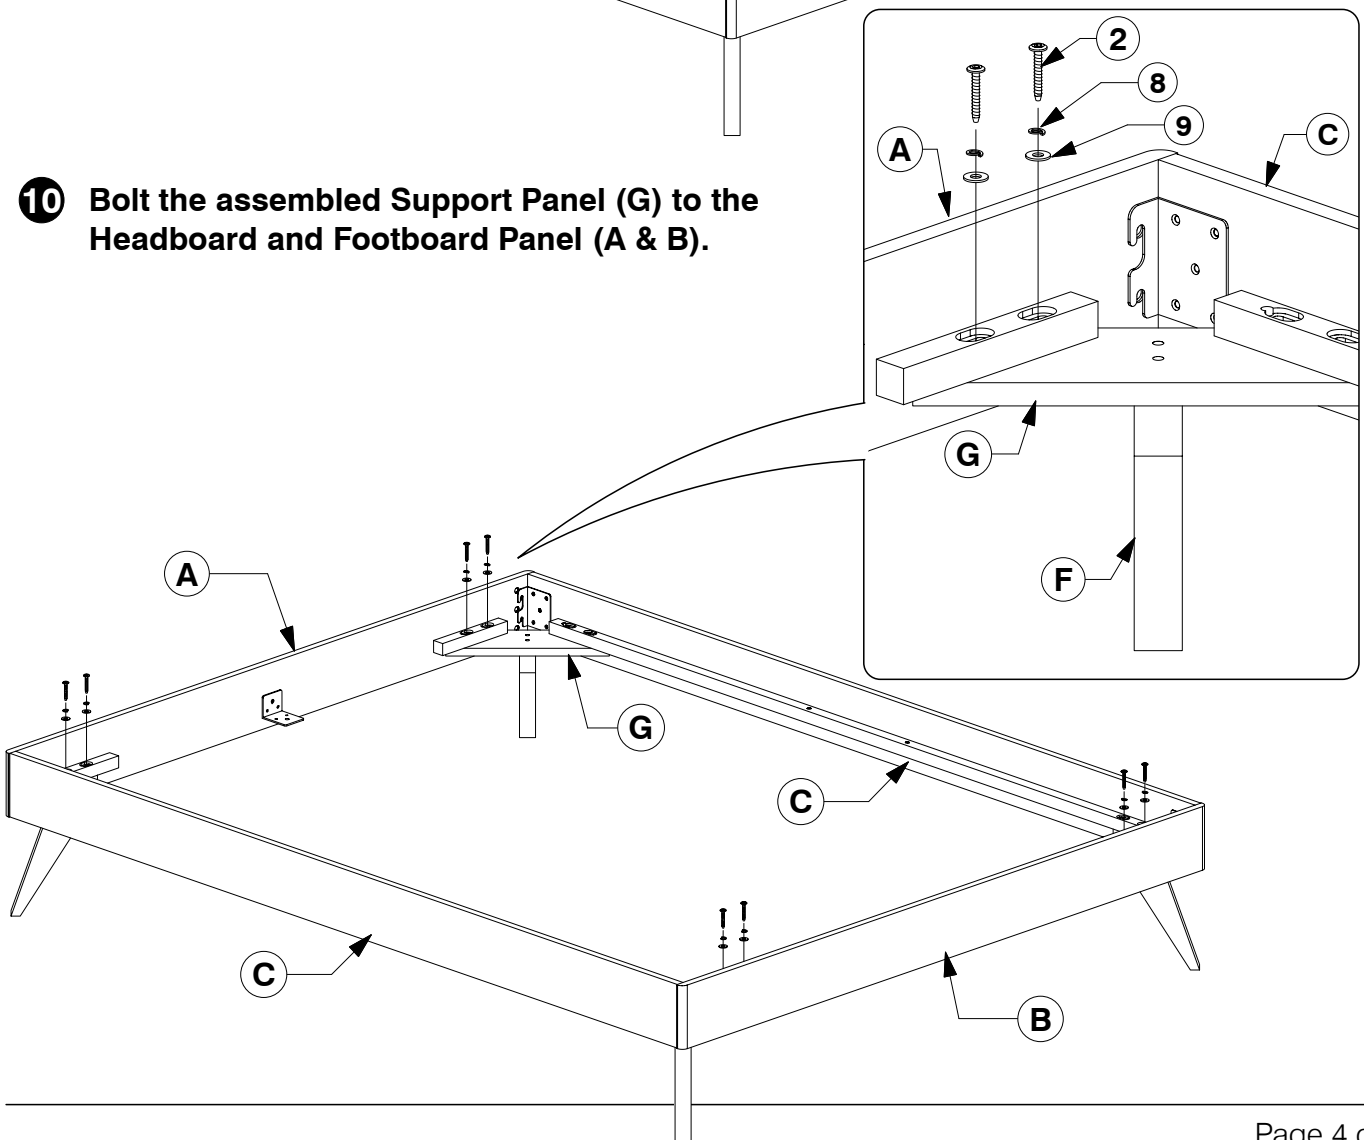

1. **10 Bolt the assembled Support Panel (G) to the Headboard and Footboard Panel (A & B).**