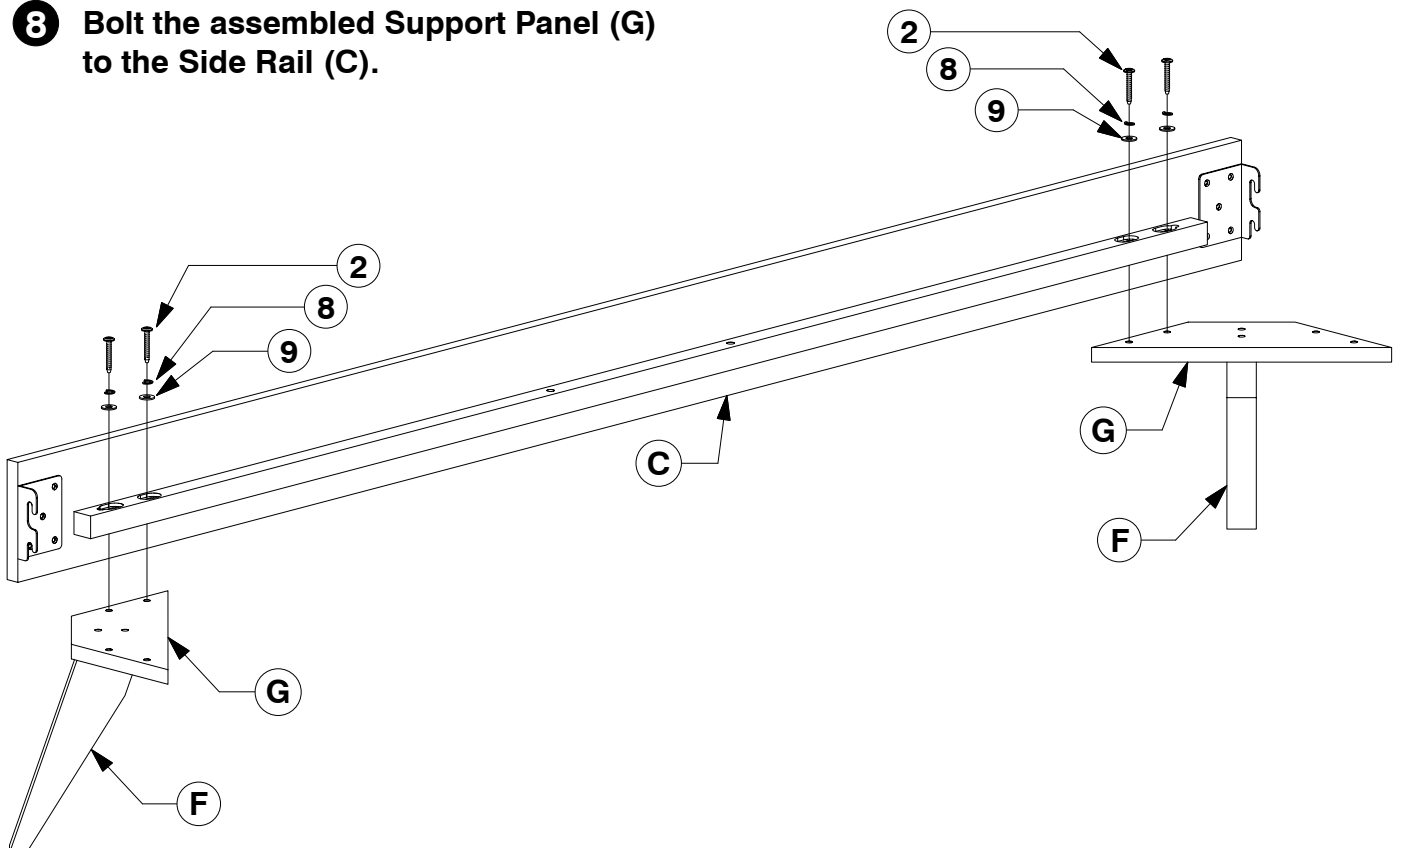

Assembly Instructions

0818

- 4** Assembled the Support Leg (E) to the Long Support (D).

- 5** Fit the Post (F) to the Support Panel (G).

Queen Bed

Assembly Instructions

0818

- 6** Fit the Center Rail Bracket to the Headboard Panel (A).

- 7** Fit the Center Rail Bracket to the Footboard Panel (B).

- 8** Bolt the assembled Support Panel (G) to the Side Rail (C).

Queen Bed

Assembly Instructions

0818

- 9 Assemble the Side Rail (C) to the Headboard and Footboard Panel (A & B).**