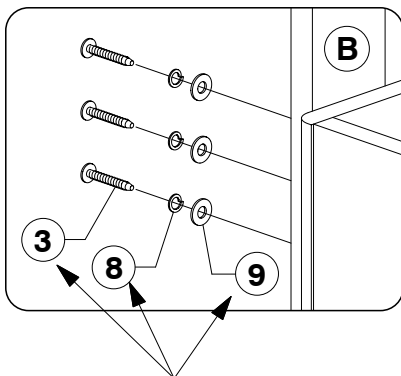

- 7** Fit the Center Rail Bracket to the Footboard Panel (B).

- 8** Bolt the assembled Support Panel (G) to the Side Rail (C).

Queen Bed

Assembly Instructions

0818

- 9 Assemble the Side Rail (C) to the Headboard and Footboard Panel (A & B).**

- 10 Bolt the assembled Support Panel (G) to the Headboard and Footboard Panel (A & B).**

Queen Bed

Assembly Instructions

0818

- 11** Bolt the Long Support (D) to the Center Rail Brackets (13) on the Headboard and Footboard Panel (A & B).

- 12** Bolt & screw the Bed Slats (H) to the Side Rail (C).

Full / Queen Headboard

Assembly Instructions

0818

1 Parts List

2 Hardware List

1 M6 x 35mm JCB
x 4

2 Spring Washer
x 4

3 Flat Washer
x 4

4 Allen Key
x 1

Note: Do not assemble using power tools. This can cause the bolts to be overtightened

3 Assemble the Support Bars (B) to the Headboard Panel.

Note: Bolts & Washers from Footboard, Rails & Slats Box.