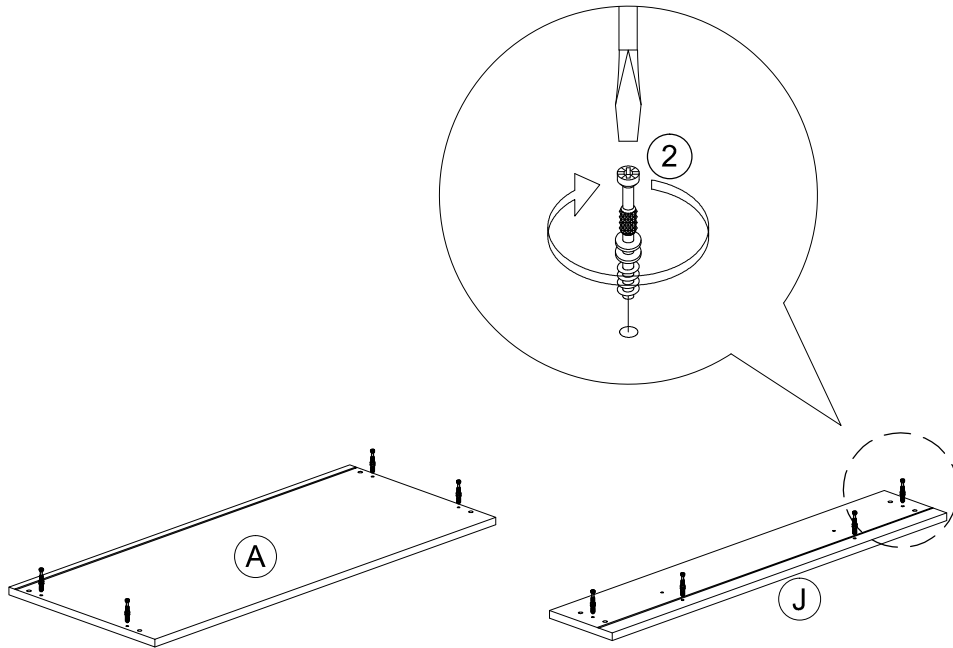

Assembly Instruction

STEP 2