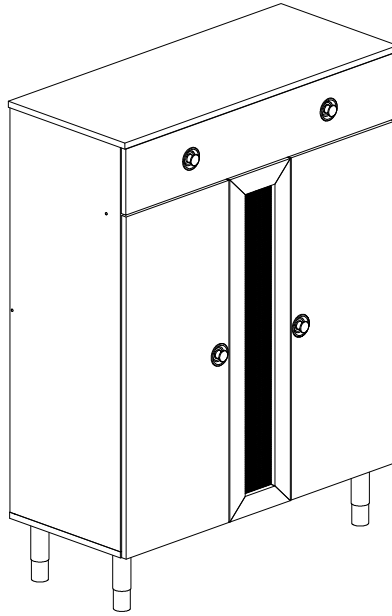

Assembly Instruction

Model : WI9569

PART LIST

Assembly Instruction

<i>Hardware List</i>			
No.	SHAPE	DESCRIPTION	Qty.
1		8x25mm Wood Dowel	24 Pcs
2		15MM Myfix Minifix	8 Sets
3		TP 10#x1/2" Screw	16 Pcs
4		M5x8mm Screw (Euro Screw)	4Pcs
5		M3x16mm Screw	8 Pcs
6		M3.5x15mm Screw	26 Pcs
7		M4x38mm Screw	6 Pcs
8		M5x40mm Screw	8 Pcs
9		L Bracket	2 Pcs
10		Metal Drawer Slide 12" (300mm)	1 Set

11		Z Bracket (Big)	4 Pcs
12		Screw Cap	4 Pcs
13		Minifix Cap	2 Pcs
14		Hinges (F011)	4 Sets
15		OS-2018-LEG (BLACK)	4 sets
16		Handle OS-9200 & 9201 M3.6x22mm Screw	4 Sets
17		Shelf Support	16 Pcs

STEP 1