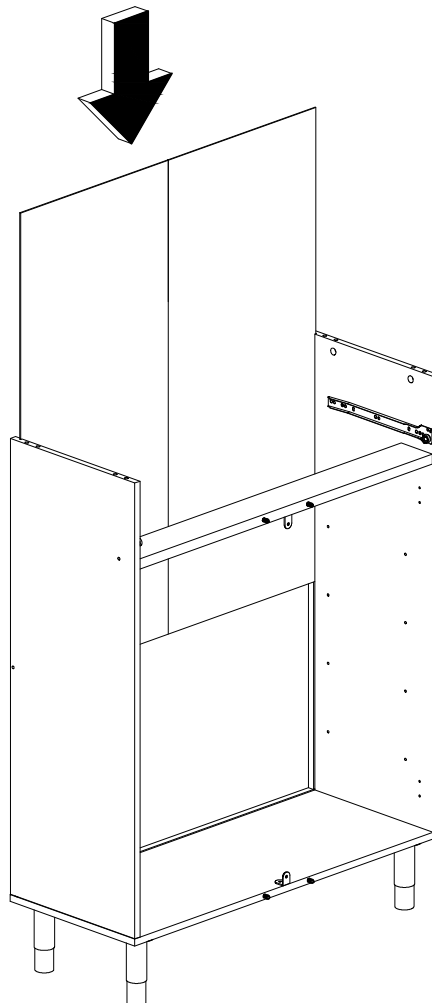

Assembly Instruction

Model : WI9569

PART LIST

Assembly Instruction

<i>Hardware List</i>			
No.	SHAPE	DESCRIPTION	Qty.
1		8x25mm Wood Dowel	24 Pcs
2		15MM Myfix Minifix	8 Sets
3		TP 10#x1/2" Screw	16 Pcs
4		M5x8mm Screw (Euro Screw)	4Pcs
5		M3x16mm Screw	8 Pcs
6		M3.5x15mm Screw	26 Pcs
7		M4x38mm Screw	6 Pcs
8		M5x40mm Screw	8 Pcs
9		L Bracket	2 Pcs
10		Metal Drawer Slide 12" (300mm)	1 Set

STEP 7

Assembly Instruction

STEP 8

STEP 9

Assembly Instruction

STEP 10

STEP 11

Assembly Instruction