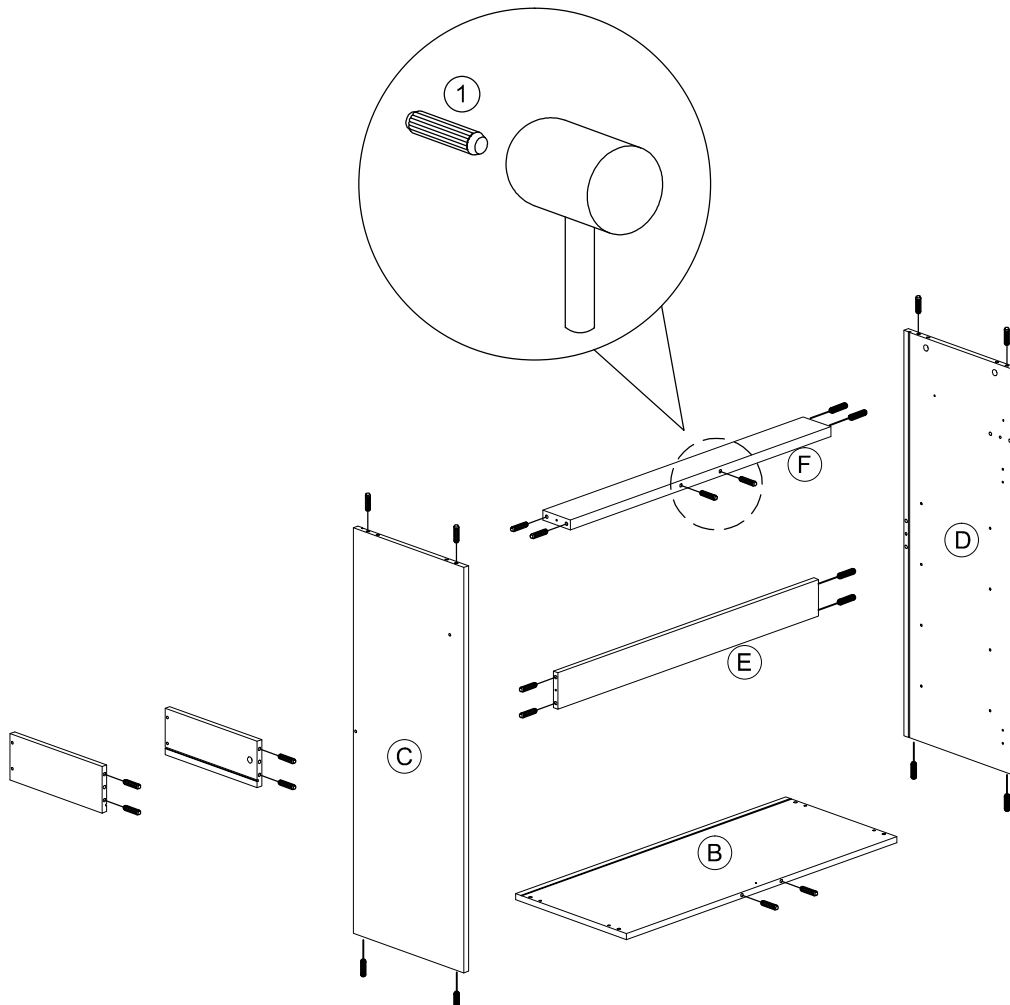

Assembly Instruction

Model : WI9569

PART LIST

Assembly Instruction

<i>Hardware List</i>			
No.	SHAPE	DESCRIPTION	Qty.
1		8x25mm Wood Dowel	24 Pcs
2		15MM Myfix Minifix	8 Sets
3		TP 10#x1/2" Screw	16 Pcs
4		M5x8mm Screw (Euro Screw)	4Pcs
5		M3x16mm Screw	8 Pcs
6		M3.5x15mm Screw	26 Pcs
7		M4x38mm Screw	6 Pcs
8		M5x40mm Screw	8 Pcs
9		L Bracket	2 Pcs
10		Metal Drawer Slide 12" (300mm)	1 Set

11		Z Bracket (Big)	4 Pcs
12		Screw Cap	4 Pcs
13		Minifix Cap	2 Pcs
14		Hinges (F011)	4 Sets
15		OS-2018-LEG (BLACK)	4 sets
16		Handle OS-9200 & 9201 M3.6x22mm Screw	4 Sets
17		Shelf Support	16 Pcs

STEP 1