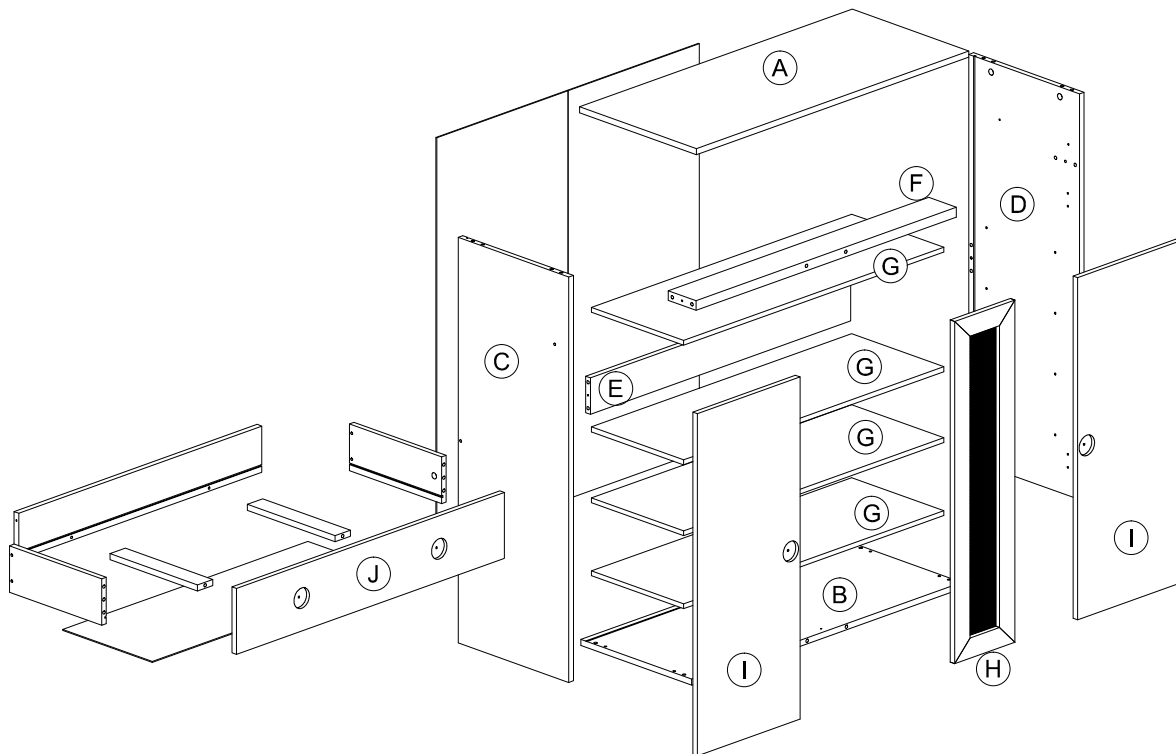

Assembly Instruction

Model : WI9569

PART LIST

Assembly Instruction

<i>Hardware List</i>			
No.	SHAPE	DESCRIPTION	Qty.
1		8x25mm Wood Dowel	24 Pcs
2		15MM Myfix Minifix	8 Sets
3		TP 10#x1/2" Screw	16 Pcs
4		M5x8mm Screw (Euro Screw)	4Pcs
5		M3x16mm Screw	8 Pcs
6		M3.5x15mm Screw	26 Pcs
7		M4x38mm Screw	6 Pcs
8		M5x40mm Screw	8 Pcs
9		L Bracket	2 Pcs
10		Metal Drawer Slide 12" (300mm)	1 Set

11		Z Bracket (Big)	4 Pcs
12		Screw Cap	4 Pcs
13		Minifix Cap	2 Pcs
14		Hinges (F011)	4 Sets
15		OS-2018-LEG (BLACK)	4 sets
16		Handle OS-9200 & 9201 M3.6x22mm Screw	4 Sets
17		Shelf Support	16 Pcs

STEP 1