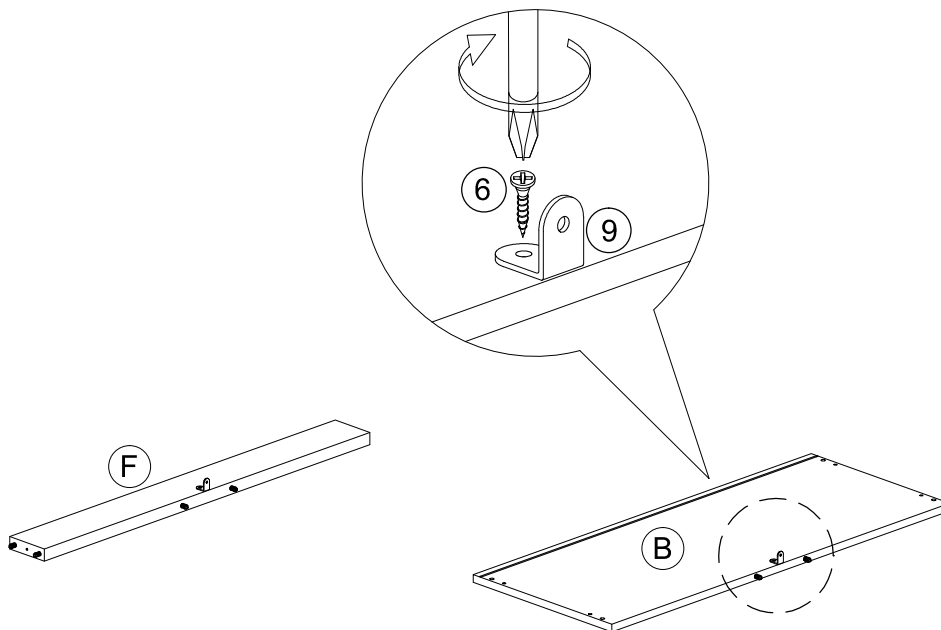

Assembly Instruction

STEP 2

STEP 3