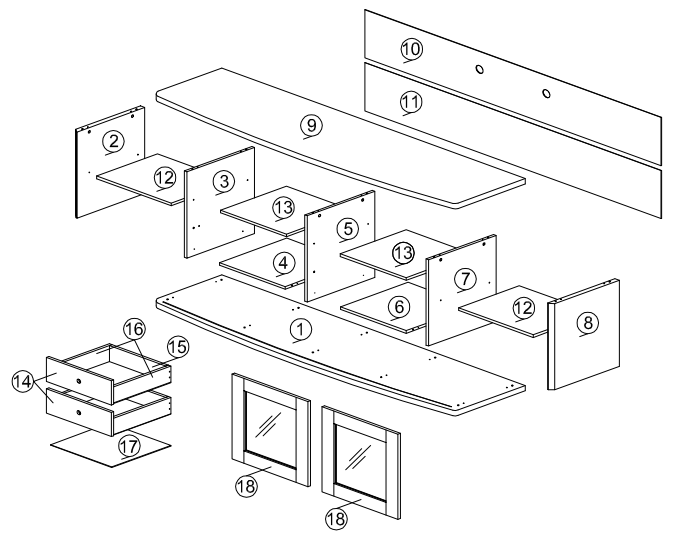

SOFT, DRY CLOTH

CHEMICAL

HEAT

KEEP DRY

HANDLE WITH CARE

DO NOT USE KNIFE

ASSEMBLY INSTRUCTION

MODEL : TV 838070

DESCRIPTION : TV CABINET

HARDWARE

A	B	C	D	E	F	G	H	I	J	K	L	M				
A1 WOOD DOWEL 8 X 25 1X24	A2 WOOD DOWEL 8 X 40 1X2	16MM CB SCREW M3.5X16MM 1X84	38MM CB SCREW M4X38MM 1X16	65MM CB SCREW M4X65MM 1X10	NAIL 5/8 1X50	L KEY 1X1	G1 MINIFIX 5654+5546 14 SETS	G2 QUICKFIT CAP 14 SETS	G3 14 SETS	METAL SHELF SUPPORT 1X16	MIRROR BRACKET 1X12	J1 K455 ROLLER 4 SETS	J2 4 SETS	L1 DRAWER SLIDE 14" 2 SETS	L2 2 SETS	M 38100 PVC LEG 1X8

PART LIST

STEP 1

STEP 2

STEP 3

STEP 4

STEP 5

STEP 6

STEP 7