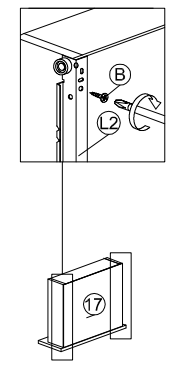

SOFT, DRY CLOTH

CHEMICAL

HEAT

KEEP DRY

HANDLE WITH CARE

DO NOT USE KNIFE

ASSEMBLY INSTRUCTION

MODEL : TV 838070

DESCRIPTION : TV CABINET

HARDWARE

A	B	C	D	E	F	G	H	I	J	K	L	M				
A1 WOOD DOWEL 8 X 25 1X24	A2 WOOD DOWEL 8 X 40 1X2	16MM CB SCREW M3.5X16MM 1X84	38MM CB SCREW M4X38MM 1X16	65MM CB SCREW M4X65MM 1X10	NAIL 5/8 1X50	L KEY 1X1	G1 MINIFIX 5654+5546 14 SETS	G2 QUICKFIT CAP 14 SETS	G3 14 SETS	METAL SHELF SUPPORT 1X16	MIRROR BRACKET 1X12	J1 K455 ROLLER 4 SETS	J2 4 SETS	L1 DRAWER SLIDE 14" 2 SETS	L2 2 SETS	M 38100 PVC LEG 1X8

PART LIST

STEP 1

STEP 2

STEP 3

STEP 4

STEP 5

STEP 6

STEP 7

STEP 8

STEP 9

STEP 10