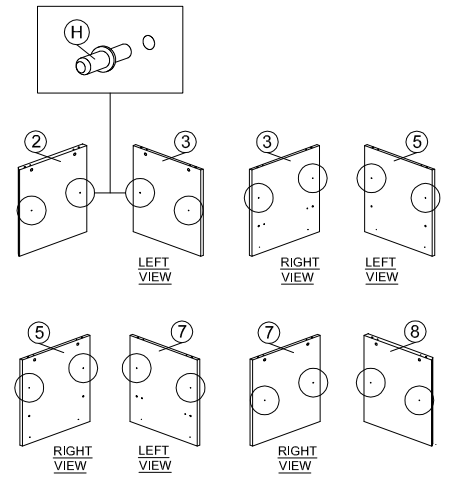

DESCRIPTION : TV CABINET

HARDWARE

A	B	C	D	E	F	G	H	I	J	K	L	M				
A1 WOOD DOWEL 8 X 25 1X24	A2 WOOD DOWEL 8 X 40 1X2	16MM CB SCREW M3.5X16MM 1X84	38MM CB SCREW M4X38MM 1X16	65MM CB SCREW M4X65MM 1X10	NAIL 5/8 1X50	L KEY 1X1	G1 MINIFIX 5654+5546 14 SETS	G2 QUICKFIT CAP 14 SETS	G3 14 SETS	METAL SHELF SUPPORT 1X16	MIRROR BRACKET 1X12	J1 K455 ROLLER 4 SETS	J2 4 SETS	L1 DRAWER SLIDE 14" 2 SETS	L2 2 SETS	M 38100 PVC LEG 1X8

PART LIST

STEP 1

STEP 2

STEP 3

STEP 4

STEP 5

STEP 6

STEP 7