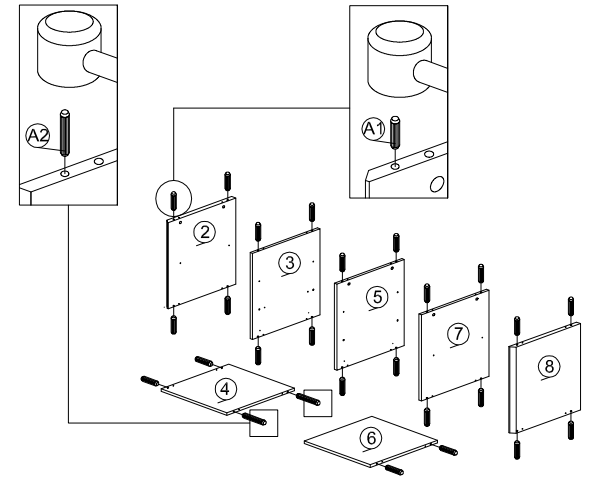

DESCRIPTION : TV CABINET

HARDWARE

A	B	C	D	E	F	G	H	I	J	K	L	M				
A1 WOOD DOWEL 8 X 25 1X24	A2 WOOD DOWEL 8 X 40 1X2	16MM CB SCREW M3.5X16MM 1X84	38MM CB SCREW M4X38MM 1X16	65MM CB SCREW M4X65MM 1X10	NAIL 5/8 1X50	L KEY 1X1	G1 MINIFIX 5654+5546 14 SETS	G2 QUICKFIT CAP 14 SETS	G3 14 SETS	METAL SHELF SUPPORT 1X16	MIRROR BRACKET 1X12	J1 K455 ROLLER 4 SETS	J2 4 SETS	L1 DRAWER SLIDE 14" 2 SETS	L2 2 SETS	M 38100 PVC LEG 1X8

PART LIST

STEP 1

STEP 2

STEP 3

STEP 4

STEP 5

STEP 6

STEP 7