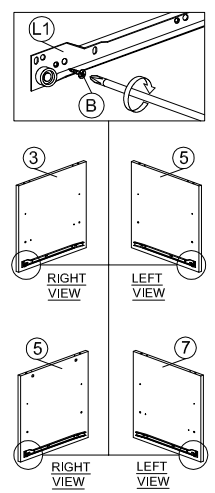

DESCRIPTION : TV CABINET

HARDWARE

A	B	C	D	E	F	G	H	I	J	K	L	M				
A1 WOOD DOWEL 8 X 25 1X24	A2 WOOD DOWEL 8 X 40 1X2	16MM CB SCREW M3.5X16MM 1X84	38MM CB SCREW M4X38MM 1X16	65MM CB SCREW M4X65MM 1X10	NAIL 5/8 1X50	L KEY 1X1	G1 MINIFIX 5654+5546 14 SETS	G2 QUICKFIT CAP 14 SETS	G3 14 SETS	METAL SHELF SUPPORT 1X16	MIRROR BRACKET 1X12	J1 K455 ROLLER 4 SETS	J2 4 SETS	L1 DRAWER SLIDE 14" 2 SETS	L2 2 SETS	M 38100 PVC LEG 1X8

PART LIST

STEP 1

STEP 2

STEP 3

STEP 4

STEP 5

STEP 6

STEP 7