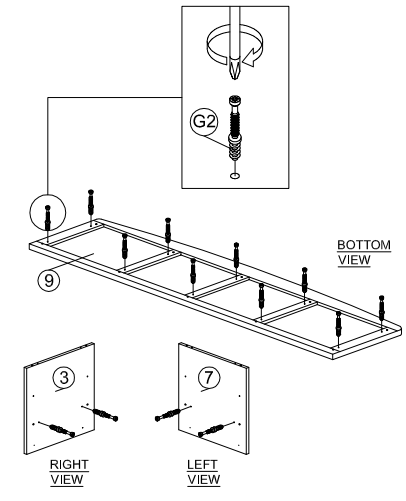

DESCRIPTION : TV CABINET

HARDWARE

A	B	C	D	E	F	G	H	I	J	K	L	M				
A1 WOOD DOWEL 8 X 25 1X24	A2 WOOD DOWEL 8 X 40 1X2	16MM CB SCREW M3.5X16MM 1X84	38MM CB SCREW M4X38MM 1X16	65MM CB SCREW M4X65MM 1X10	NAIL 5/8 1X50	L KEY 1X1	G1 MINIFIX 5654+5546 14 SETS	G2 QUICKFIT CAP 14 SETS	G3 14 SETS	METAL SHELF SUPPORT 1X16	MIRROR BRACKET 1X12	J1 K455 ROLLER 4 SETS	J2 4 SETS	L1 DRAWER SLIDE 14" 2 SETS	L2 2 SETS	M 38100 PVC LEG 1X8

PART LIST

STEP 1

STEP 2

STEP 3

STEP 4

STEP 5

STEP 6

STEP 7