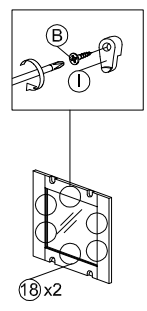

DESCRIPTION : TV CABINET

HARDWARE

A	B	C	D	E	F	G	H	I	J	K	L	M				
A1 WOOD DOWEL 8 X 25 1X24	A2 WOOD DOWEL 8 X 40 1X2	16MM CB SCREW M3.5X16MM 1X84	38MM CB SCREW M4X38MM 1X16	65MM CB SCREW M4X65MM 1X10	NAIL 5/8 1X50	L KEY 1X1	G1 MINIFIX 5654+5546 14 SETS	G2 QUICKFIT CAP 14 SETS	G3 14 SETS	METAL SHELF SUPPORT 1X16	MIRROR BRACKET 1X12	J1 K455 ROLLER 4 SETS	J2 4 SETS	L1 DRAWER SLIDE 14" 2 SETS	L2 2 SETS	M 38100 PVC LEG 1X8

PART LIST

STEP 1

STEP 2

STEP 3

STEP 4

STEP 5

STEP 6

STEP 7