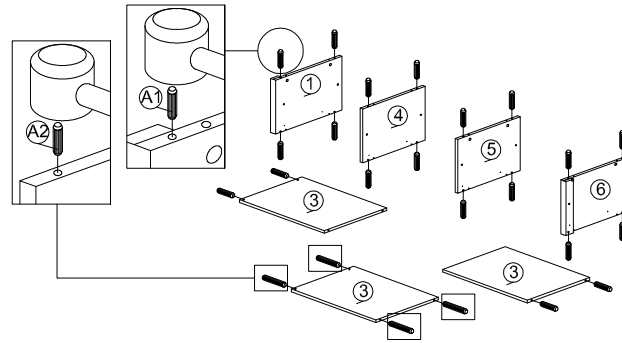

DESCRIPTION : TV CABINET

HARDWARE

A	B	C	D	E	F	G	H	J
A1 A2	16MM	38MM	65MM			G1 G2 G3	H1 H2	
WOOD DOWEL 8 X 25 1X20 1X4	CB SCREW M3.5X16MM 1X52	CB SCREW M4X38MM 1X24	CB SCREW M4X65MM 1X8	NAIL 5/8 1X50	L KEY 1X1	MINIFIX 5654+5546 8 SETS	QUICKFIT CAP 3 SETS	5038 PVC LEG (SILVER) 1X5

PART LIST

STEP 1

STEP 2

STEP 3

STEP 4

STEP 5

STEP 6

STEP 7