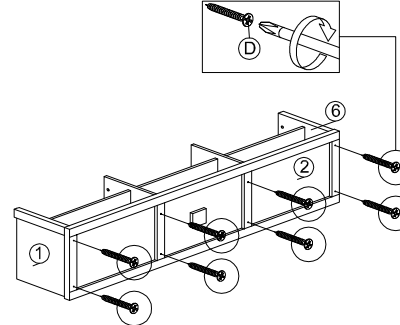

DESCRIPTION : TV CABINET

HARDWARE

A	B	C	D	E	F	G	H	J
A1 A2	16MM	38MM	65MM			G1 G2 G3	H1 H2	
WOOD DOWEL 8 X 25 1X20 1X4	CB SCREW M3.5X16MM 1X52	CB SCREW M4X38MM 1X24	CB SCREW M4X65MM 1X8	NAIL 5/8 1X50	L KEY 1X1	MINIFIX 5654+5546 8 SETS	QUICKFIT CAP 3 SETS	5038 PVC LEG (SILVER) 1X5

PART LIST

STEP 1

STEP 2

STEP 3

STEP 4

STEP 5

STEP 6

STEP 7

STEP 8

STEP 9

STEP 10

STEP 11

STEP 12

COMPLETED