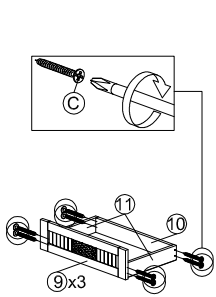

DESCRIPTION : TV CABINET

HARDWARE

A	B	C	D	E	F	G	H	J
A1 A2	16MM	38MM	65MM			G1 G2 G3	H1 H2	
WOOD DOWEL 8 X 25 1X20 1X4	CB SCREW M3.5X16MM 1X52	CB SCREW M4X38MM 1X24	CB SCREW M4X65MM 1X8	NAIL 5/8 1X50	L KEY 1X1	MINIFIX 5654+5546 8 SETS	QUICKFIT CAP 3 SETS	5038 PVC LEG (SILVER) 1X5

PART LIST

STEP 1

STEP 2

STEP 3

STEP 4

STEP 5

STEP 6

STEP 7