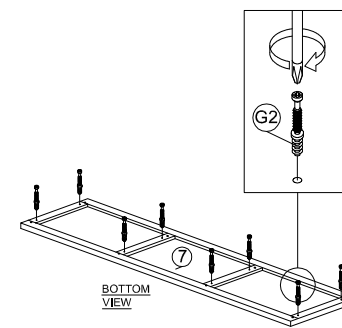

DESCRIPTION : TV CABINET

HARDWARE

A	B	C	D	E	F	G	H	J
A1 A2	16MM	38MM	65MM			G1 G2 G3	H1 H2	
WOOD DOWEL 8 X 25 1X20 1X4	CB SCREW M3.5X16MM 1X52	CB SCREW M4X38MM 1X24	CB SCREW M4X65MM 1X8	NAIL 5/8 1X50	L KEY 1X1	MINIFIX 5654+5546 8 SETS	QUICKFIT CAP 3 SETS	5038 PVC LEG (SILVER) 1X5

PART LIST

STEP 1

STEP 2

STEP 3

STEP 4

STEP 5

STEP 6

STEP 7