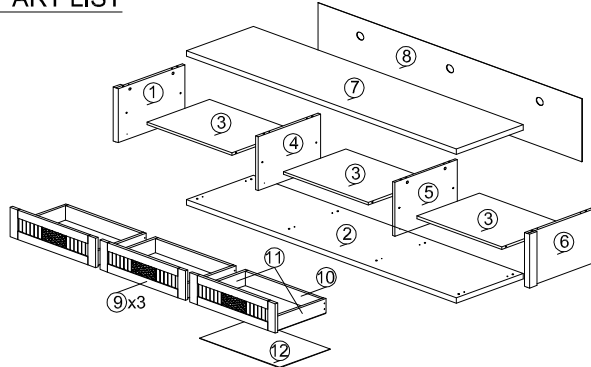

SOFT, DRY CLOTH

CHEMICAL

HEAT

KEEP DRY

HANDLE WITH CARE

DO NOT USE KNIFE

ASSEMBLY INSTRUCTION

MODEL : TV 834127

DESCRIPTION : TV CABINET

HARDWARE

A	B	C	D	E	F	G	H	J
A1 A2	16MM	38MM	65MM			G1 G2 G3	H1 H2	
WOOD DOWEL 8 X 25 1X20 1X4	CB SCREW M3.5X16MM 1X52	CB SCREW M4X38MM 1X24	CB SCREW M4X65MM 1X8	NAIL 5/8 1X50	L KEY 1X1	MINIFIX 5654+5546 8 SETS	QUICKFIT CAP 3 SETS	5038 PVC LEG (SILVER) 1X5

PART LIST

STEP 1

STEP 2

STEP 3

STEP 4

STEP 5

STEP 6

STEP 7