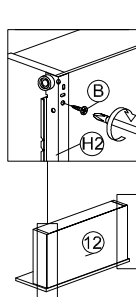

DESCRIPTION : TV CABINET

HARDWARE

A	B	C	D	E	F	G	H	J
A1 A2	16MM	38MM	65MM			G1 G2 G3	H1 H2	
WOOD DOWEL 8 X 25 1X20 1X4	CB SCREW M3.5X16MM 1X52	CB SCREW M4X38MM 1X24	CB SCREW M4X65MM 1X8	NAIL 5/8 1X50	L KEY 1X1	MINIFIX 5654+5546 8 SETS	QUICKFIT CAP 3 SETS	5038 PVC LEG (SILVER) 1X5

PART LIST

STEP 1

STEP 2

STEP 3

STEP 4

STEP 5

STEP 6

STEP 7