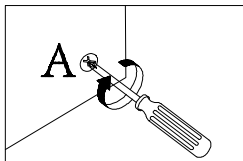

Hardware List

A x 16 PCS	B x 16 PCS	C x 16 PCS	D x 24 PCS
			
Big Camlock	Long Camlock Bolt	Wooden dowel Ø6X30mm	Screw Ø3X25mm

PART List

1	1PC	2	1PC	3	1PC
					
4	2PC	5	3PC	6	1PC
					
7	3PC	8	6PC	9	3PC
					
10	3PC				
					