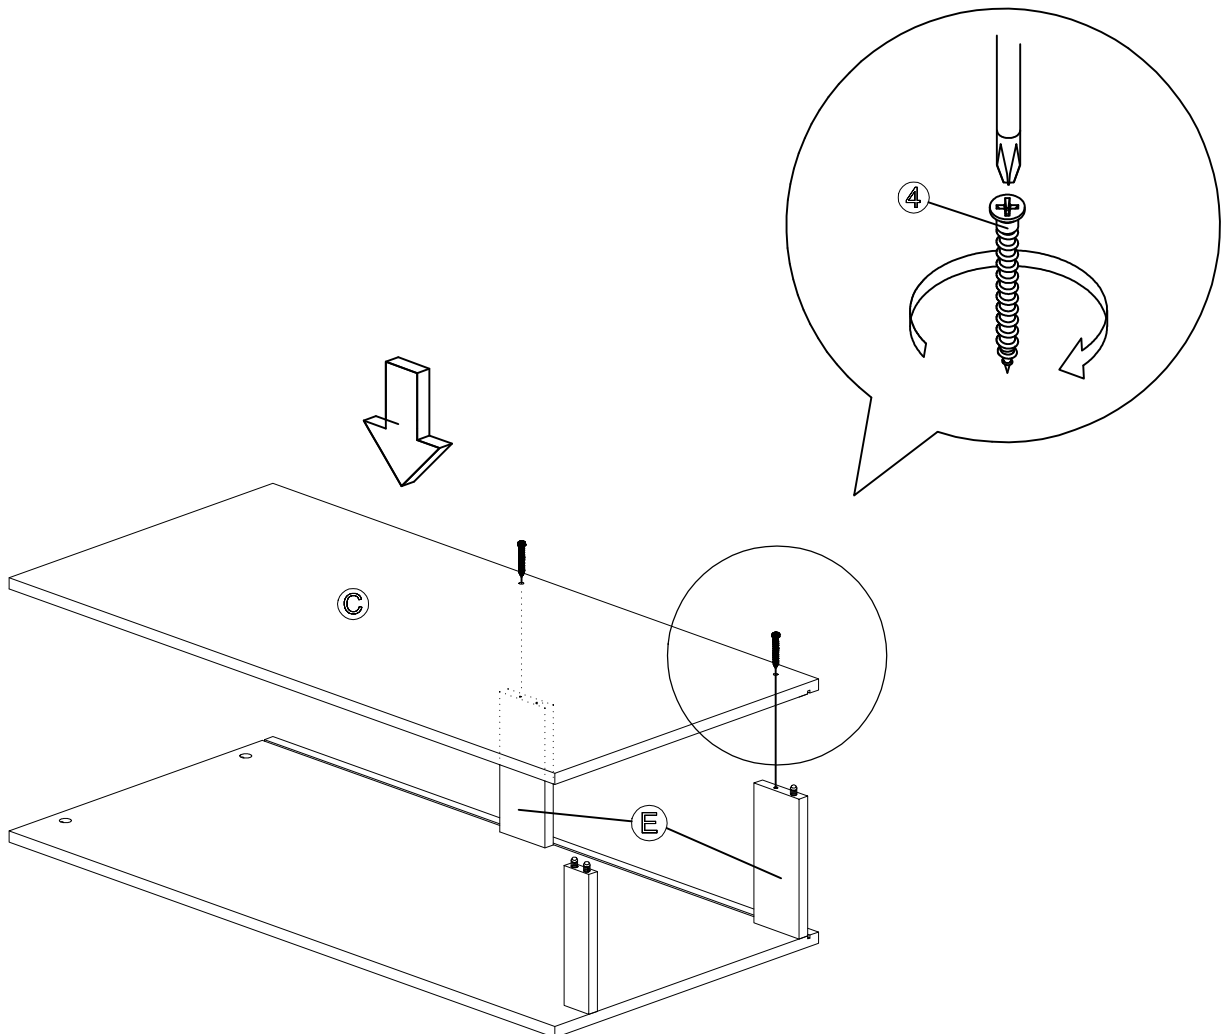

Assembly Instruction

STEP 4

STEP 5