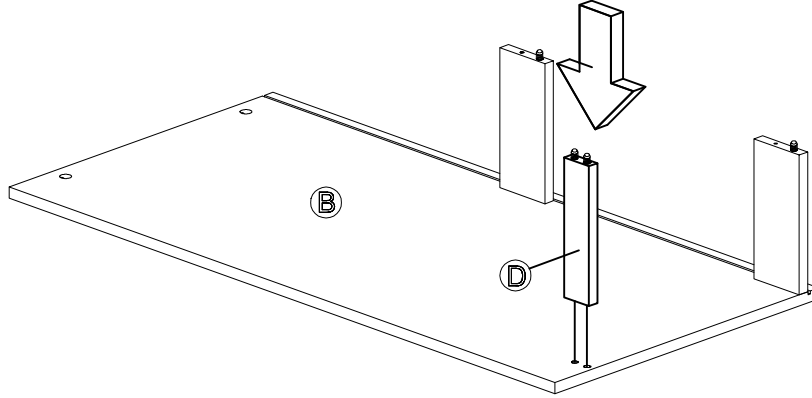

7		Caster TWR38	4Pcs
8		Bar Handle (128mm) M3.6x24mm Handle Screw	1Set
9		L Bracket	2Pcs

Dowel / Cam - Lock Installation

STEP 1

Assembly Instruction

STEP 2

STEP 3

Assembly Instruction

STEP 4