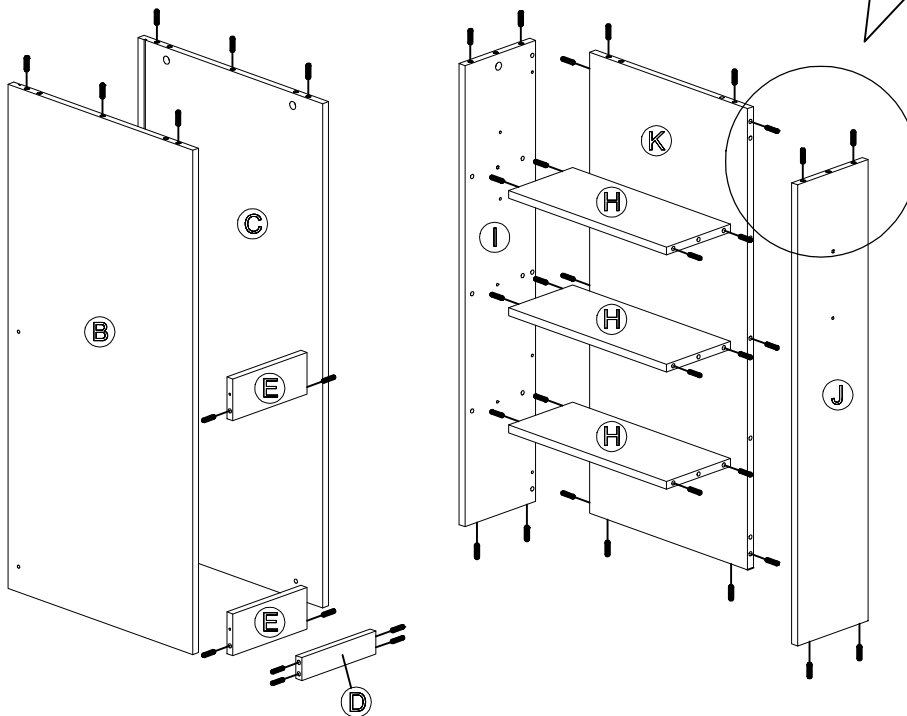

Assembly Instruction

Model : W16473

Part List

Assembly Instruction

Hardware List

No.	SHAPE	DESCRIPTION	Qty.
1		8x25mm Wood Dowel	44Pcs
2		15MM Myfix Minifix	22Sets
3		M3.5x15mm Screw	24Pcs
4		M5x38mm Screw	8Pcs
5		Screw Cap	4Pcs
6		Nail Leg	4Pcs

7		Caster TWR38	4Pcs
8		Bar Handle (128mm) M3.6x24mm Handle Screw	1Set
9		L Bracket	2Pcs

Dowel / Cam - Lock Installation

STEP 1

Assembly Instruction

STEP 2

STEP 3

Assembly Instruction

STEP 4