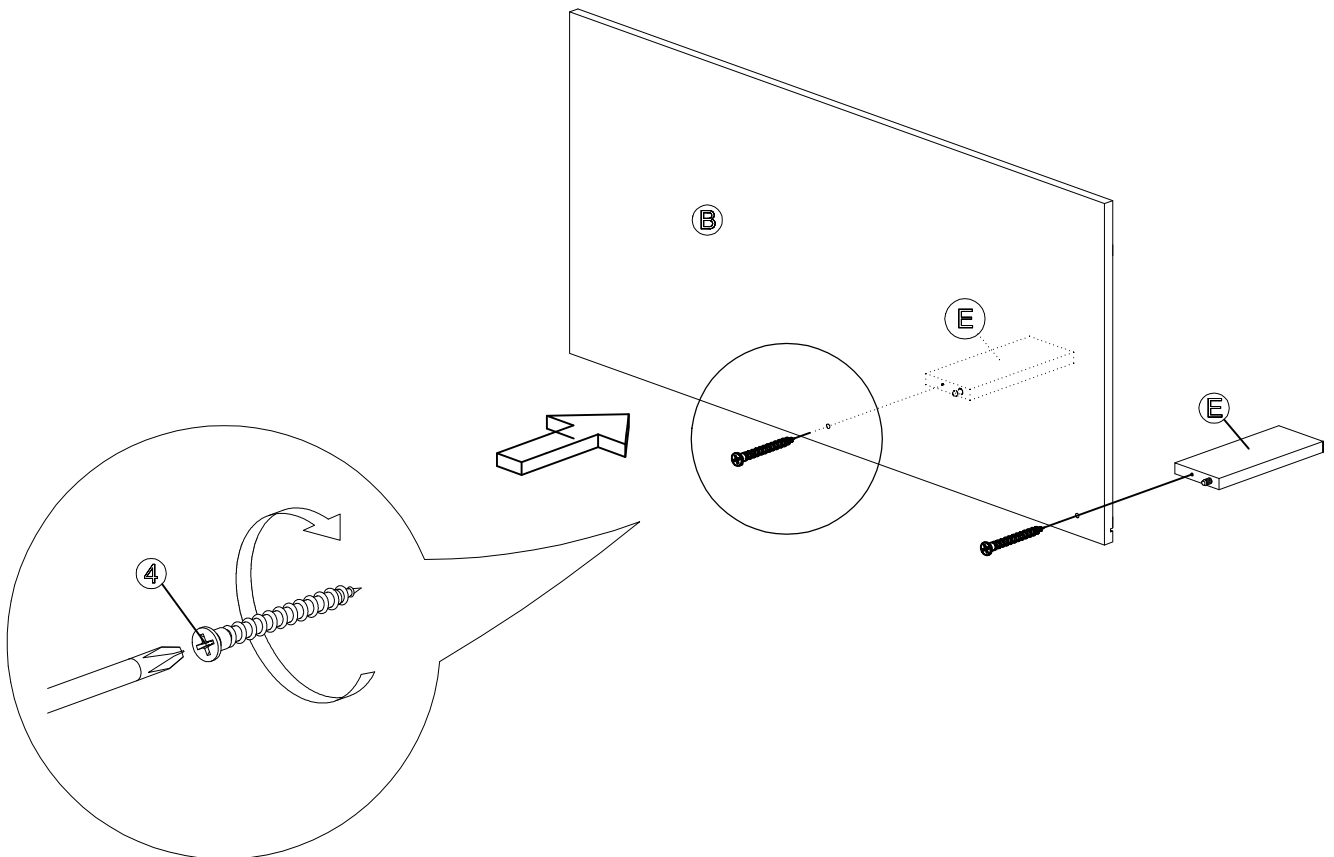

7		Caster TWR38	4Pcs
8		Bar Handle (128mm) M3.6x24mm Handle Screw	1Set
9		L Bracket	2Pcs

Dowel / Cam - Lock Installation

STEP 1

Assembly Instruction

STEP 2

STEP 3

Assembly Instruction

STEP 4