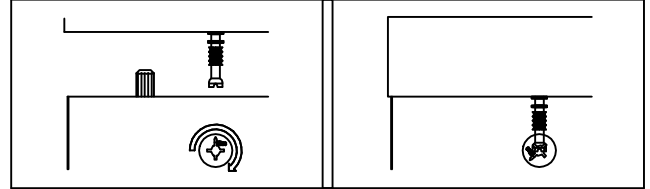

Assembly Instruction

Model : W16473

Part List

Assembly Instruction

Hardware List

No.	SHAPE	DESCRIPTION	Qty.
1		8x25mm Wood Dowel	44Pcs
2		15MM Myfix Minifix	22Sets
3		M3.5x15mm Screw	24Pcs
4		M5x38mm Screw	8Pcs
5		Screw Cap	4Pcs
6		Nail Leg	4Pcs

7		Caster TWR38	4Pcs
8		Bar Handle (128mm) M3.6x24mm Handle Screw	1Set
9		L Bracket	2Pcs

Dowel / Cam - Lock Installation

STEP 1

Assembly Instruction

STEP 2

STEP 3

Assembly Instruction

STEP 4