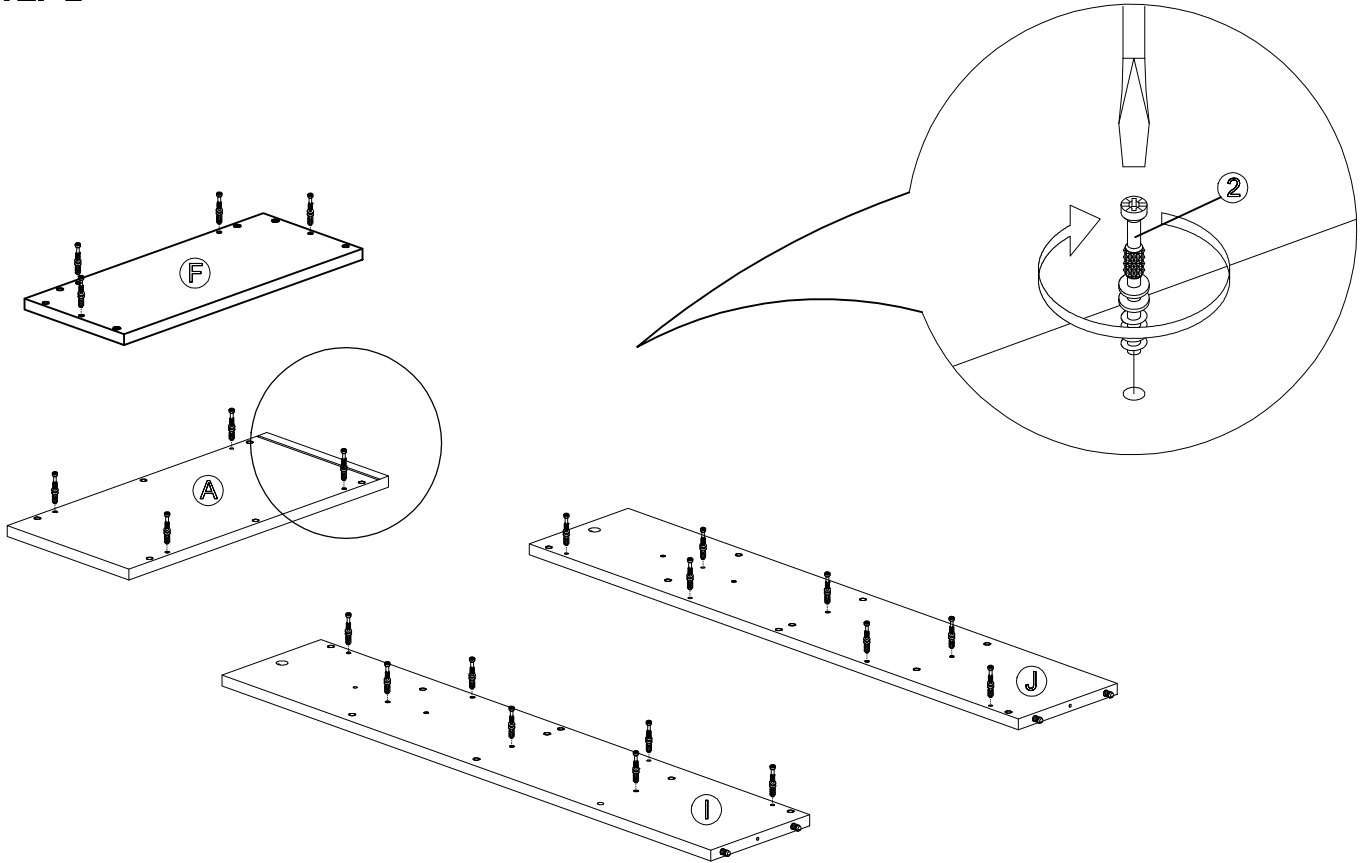

Assembly Instruction

Model : W16473

Part List

Assembly Instruction

Hardware List

No.	SHAPE	DESCRIPTION	Qty.
1		8x25mm Wood Dowel	44Pcs
2		15MM Myfix Minifix	22Sets
3		M3.5x15mm Screw	24Pcs
4		M5x38mm Screw	8Pcs
5		Screw Cap	4Pcs
6		Nail Leg	4Pcs

7		Caster TWR38	4Pcs
8		Bar Handle (128mm) M3.6x24mm Handle Screw	1Set
9		L Bracket	2Pcs

Dowel / Cam - Lock Installation

STEP 1

Assembly Instruction

STEP 2

STEP 3

Assembly Instruction

STEP 4