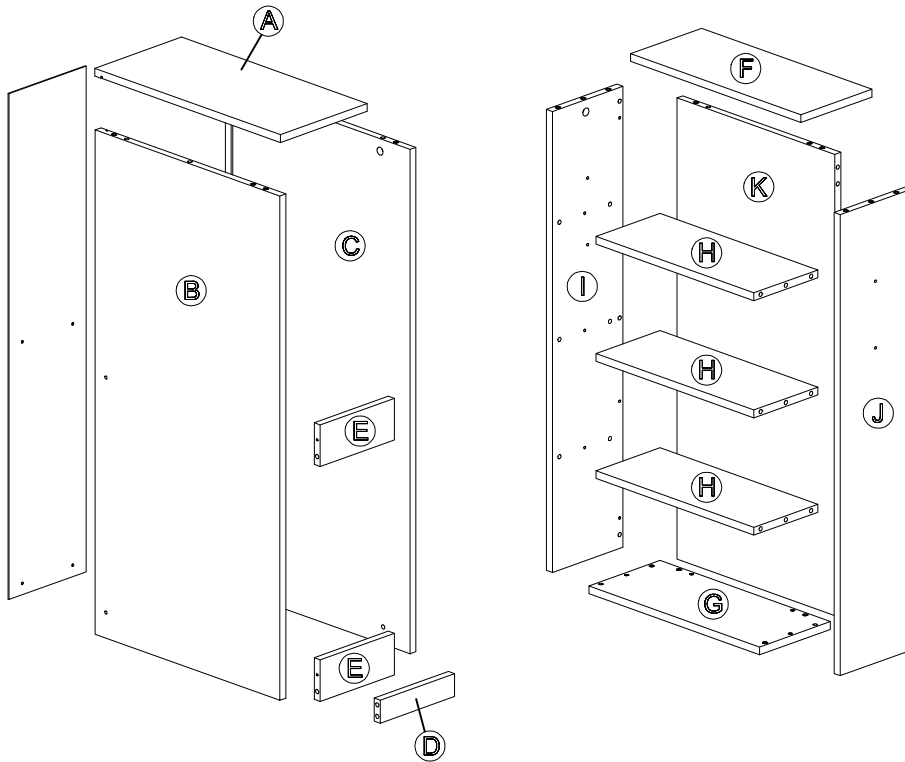

Assembly Instruction

Model : W16473

Part List

Assembly Instruction

Hardware List

No.	SHAPE	DESCRIPTION	Qty.
1		8x25mm Wood Dowel	44Pcs
2		15MM Myfix Minifix	22Sets
3		M3.5x15mm Screw	24Pcs
4		M5x38mm Screw	8Pcs
5		Screw Cap	4Pcs
6		Nail Leg	4Pcs

7		Caster TWR38	4Pcs
8		Bar Handle (128mm) M3.6x24mm Handle Screw	1Set
9		L Bracket	2Pcs

Dowel / Cam - Lock Installation

STEP 1

Assembly Instruction

STEP 2

STEP 3

Assembly Instruction

STEP 4