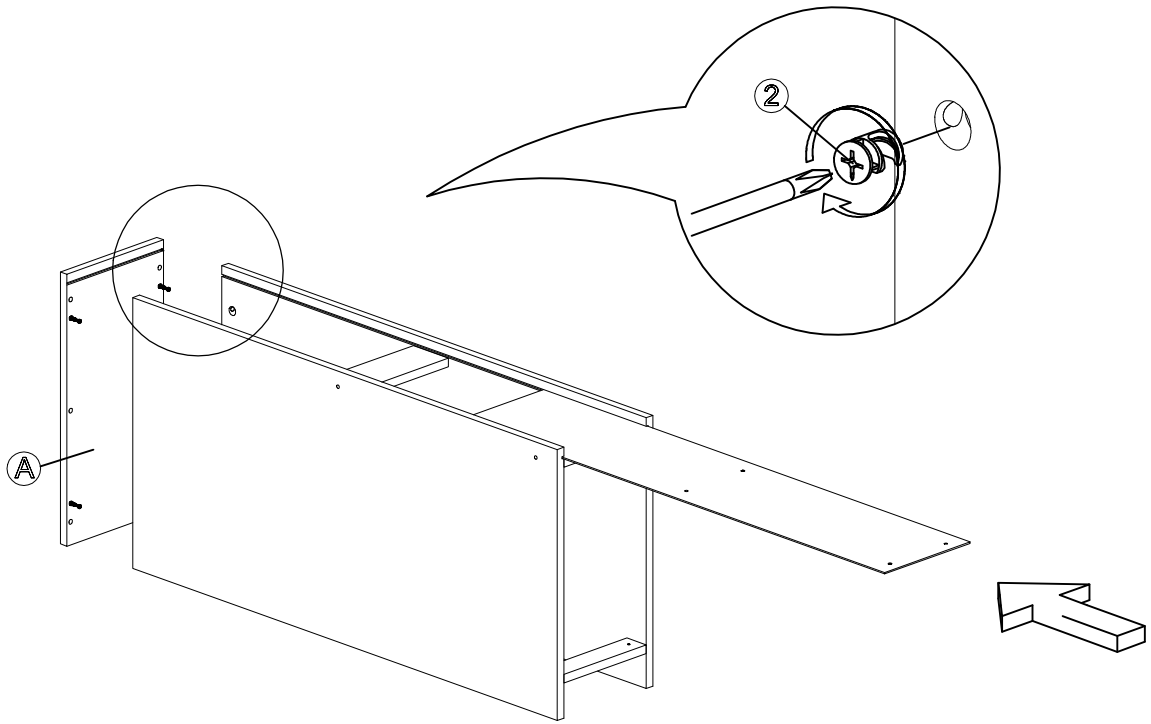

Assembly Instruction

STEP 6