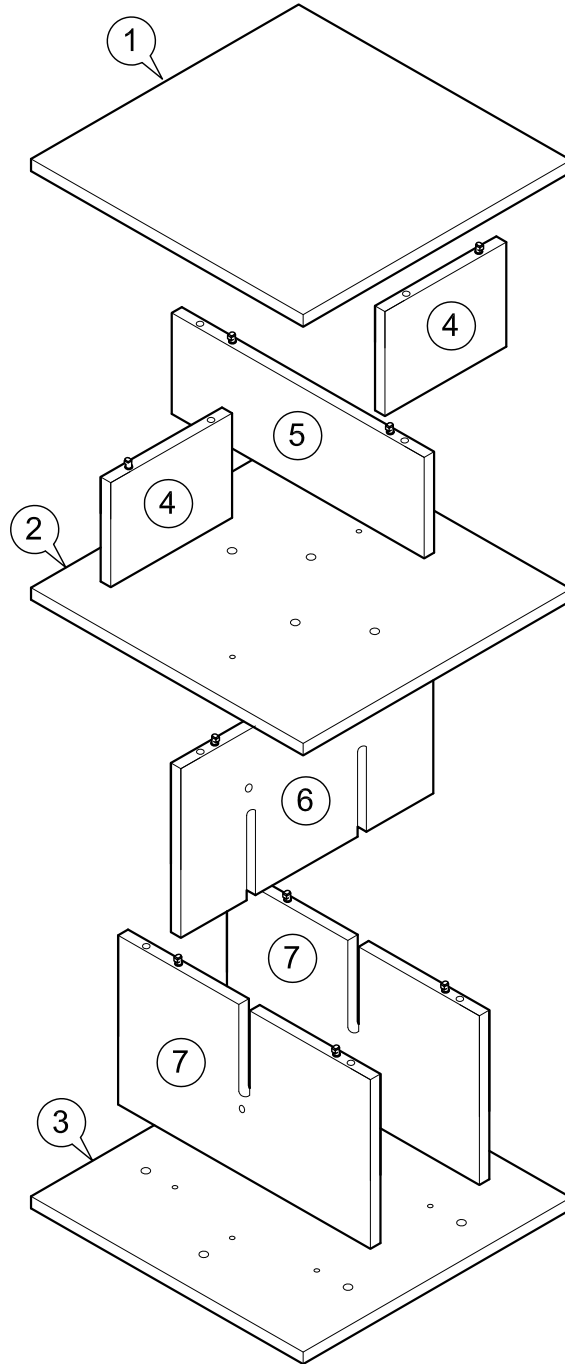

**ASSEMBLY
INSTRUCTIONS**

Item : Warren Low Bookcase

Not Provided

2 Persons

Part List

Hardware List

<p>A 50mmØ With Lock = 2</p> 	<p>B 50mmØ Without Lock = 2</p> 	<p>C M3.5 x12mm(Black) =16</p> 	<p>E M8 x30mm=20</p> 
		<p>D #8 x 1 1/4" =10</p> 	

1

2

3

4

5