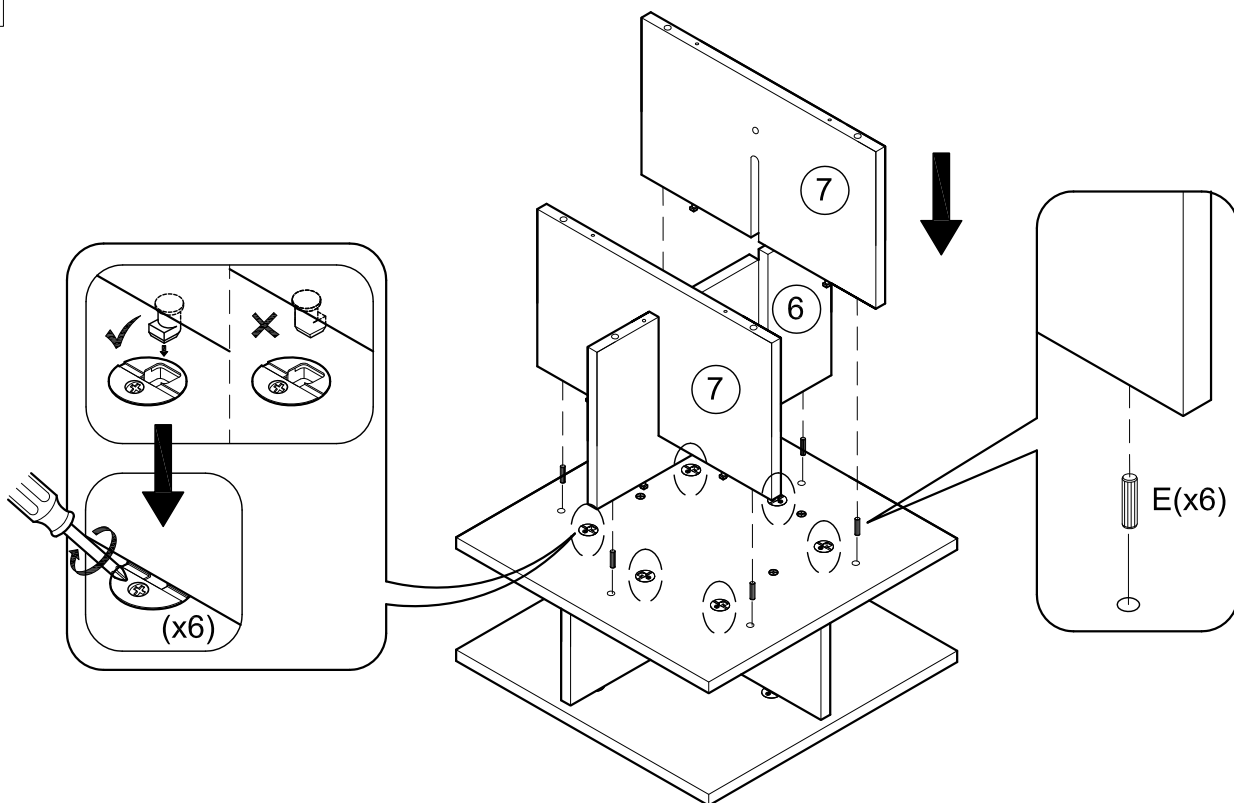

**ASSEMBLY
INSTRUCTIONS**

Item : Warren Low Bookcase

Not Provided

2 Persons

Part List

Hardware List

<p>A 50mmØ With Lock = 2</p> 	<p>B 50mmØ Without Lock = 2</p> 	<p>C M3.5 x12mm(Black) =16</p> 	<p>E M8 x30mm=20</p> 
		<p>D #8 x 1 1/4" =10</p> 	

1

2

3

4

5