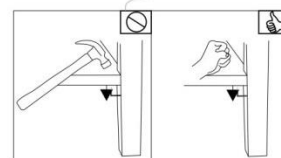

Assembly instructions WI 6029 - CHR15VM/M B-CA.L4/PG9

		Tools:

Include:

8 pcs	8 pcs	1 pcs

Component List:

A. Table Top

B. Legs

C. Shelf

Assembly:

②

3