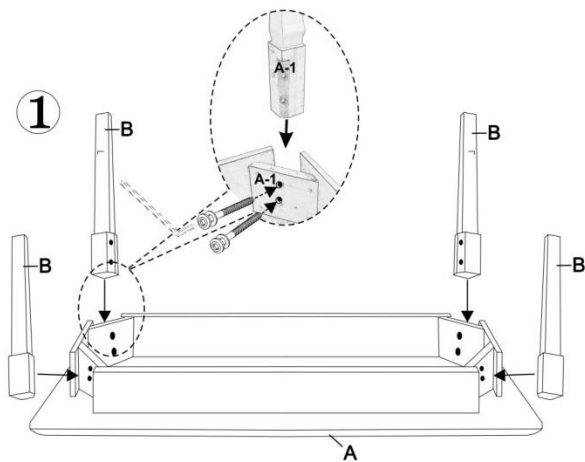

Assembly instructions WI 6029 - CHR15VM/M B-CA.L4/PG9

		Tools: 
---	---	---

Include:

8 pcs	8 pcs	1 pcs
		

Component List:

A. Table Top

B. Legs

C. Shelf

Assembly:

②

3