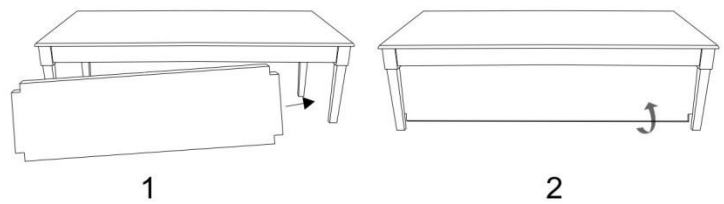

Assembly instructions WI 6029 - CHR15VM/M B-CA.L4/PG9

		Tools:

Include:

8 pcs	8 pcs	1 pcs

Component List:

A. Table Top

B. Legs

C. Shelf

Assembly:

②

3