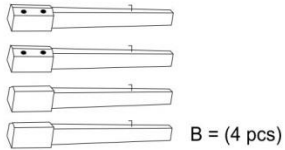

Assembly instructions WI 6029 - CHR15VM/M B-CA.L4/PG9

		Tools: 
---	---	---

Include:

8 pcs	8 pcs	1 pcs
		

Component List:

A. Table Top

B. Legs

C. Shelf

Assembly:

②

3